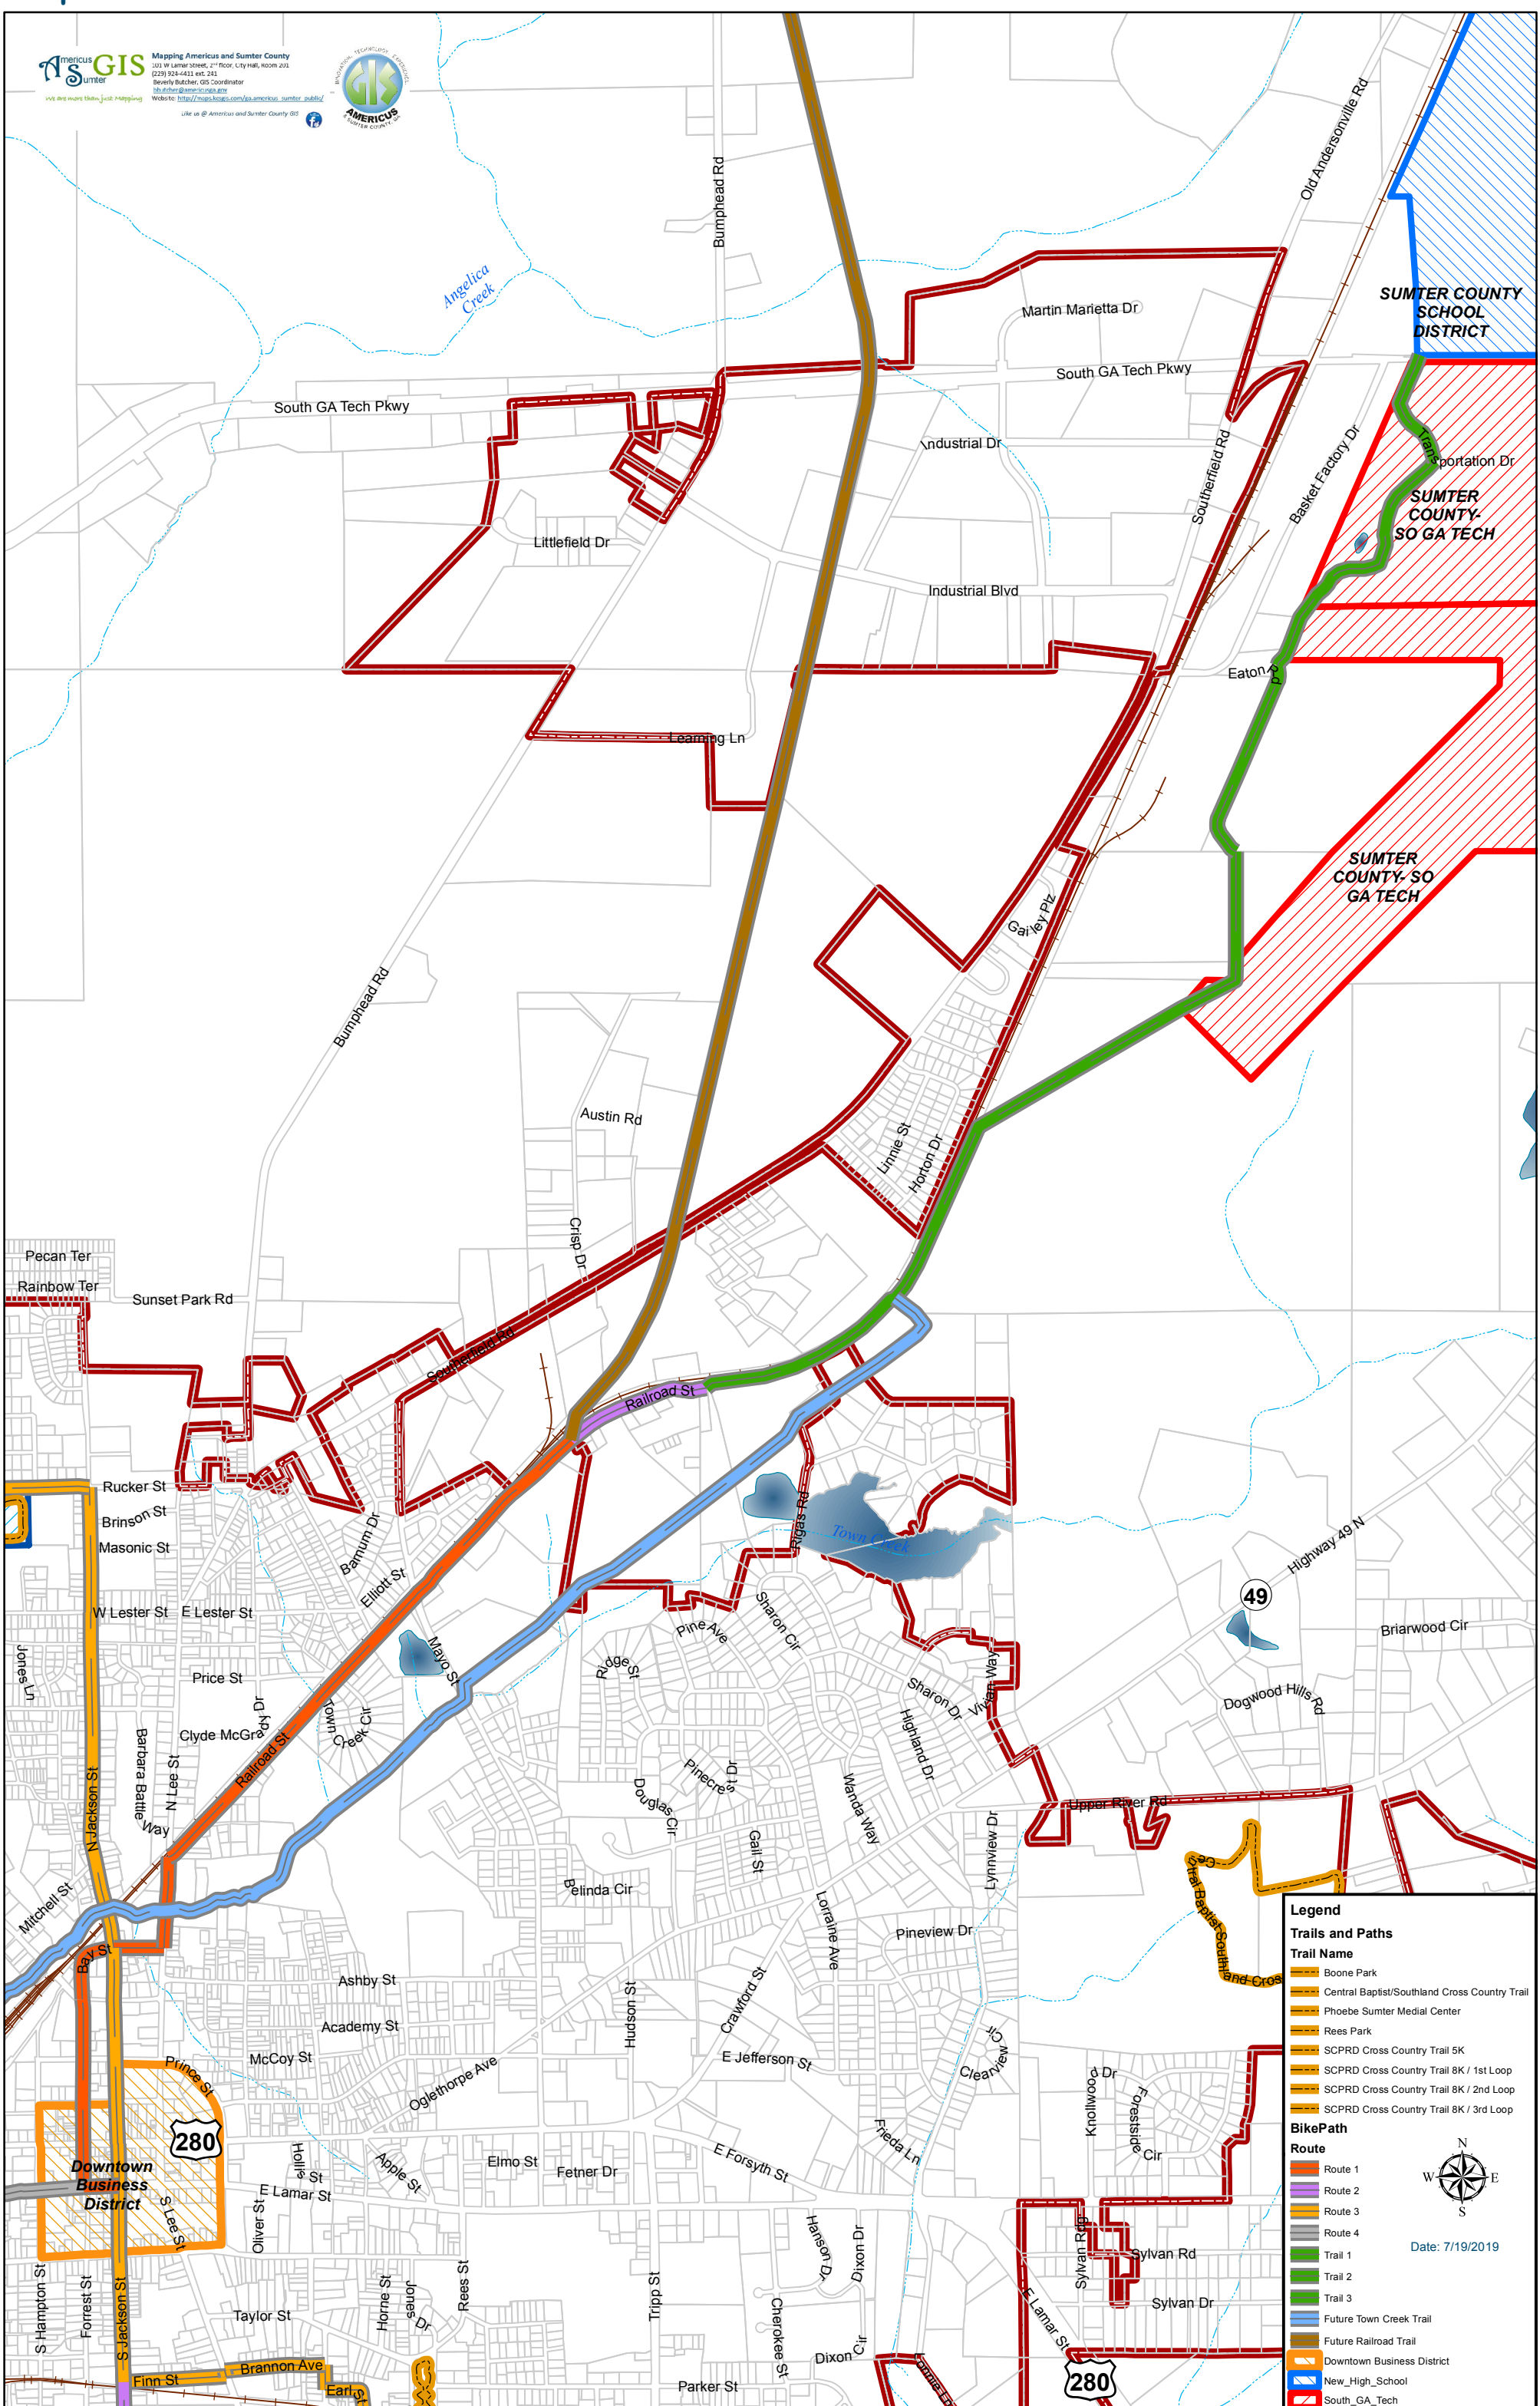

Proposed Bike Trails Project 3

0 350 700 1400 2100
1 inch = 1,400 feet

AMERICUS GIS
Mapping America and Sumter County
101 W. Lamar Street, 2nd Floor, City Hall, Room 201
(229) 924-4121 ext. 241
beverly.butcher@sumtercountyga.gov
http://maps.sumtercountyga.gov

Legend

Trails and Paths

Trail Name

- Boone Park
- Central Baptist/Southland Cross Country Trail
- Phoebe Sumter Medial Center
- Rees Park
- SCPRD Cross Country Trail 5K
- SCPRD Cross Country Trail 8K / 1st Loop
- SCPRD Cross Country Trail 8K / 2nd Loop
- SCPRD Cross Country Trail 8K / 3rd Loop

BikePath

Route

- Route 1
- Route 2
- Route 3
- Route 4
- Trail 1
- Trail 2
- Trail 3
- Future Town Creek Trail
- Future Railroad Trail
- Downtown Business District
- New_High_School
- South_GA_Tech

North Arrow