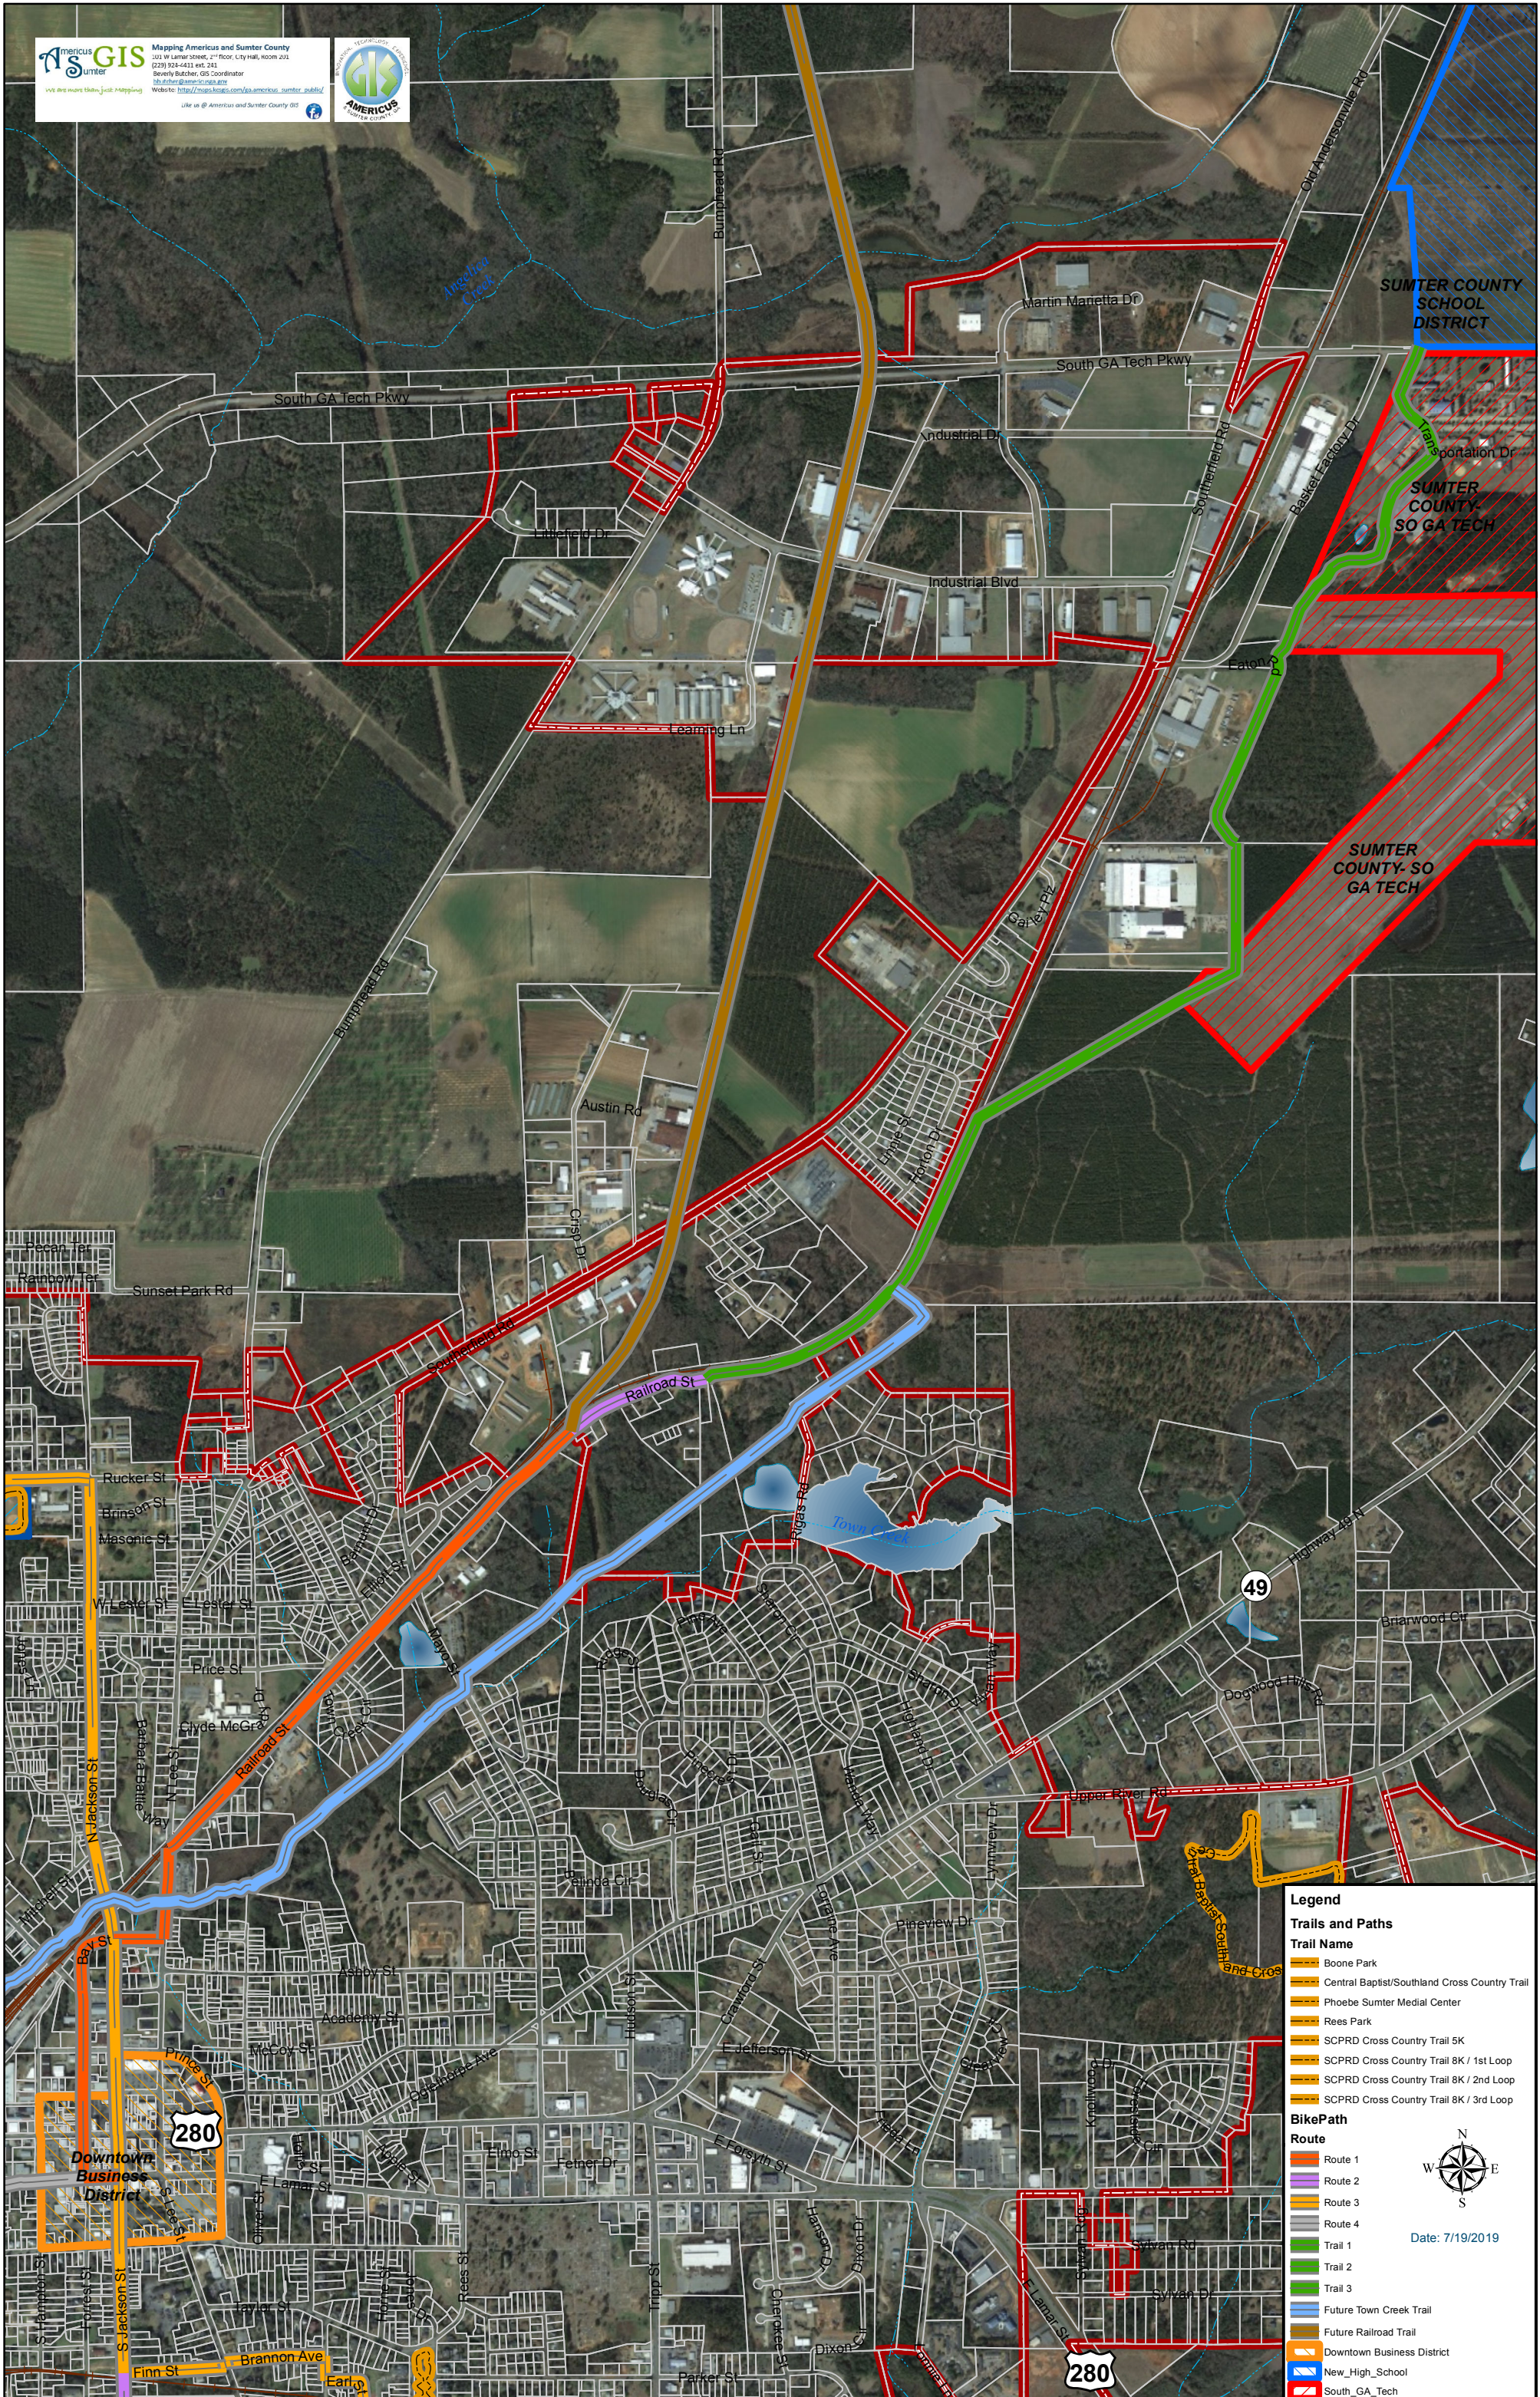

Proposed Bike Trails Project 3

0 350 700 1,400 2,100
1 inch = 1,400 feet

Americus GIS
 Mapping America and Sumter County
 201 W Lamar Street, 2nd Floor, City Hall, Room 201
 (229) 924-4111 ext. 241
 beverly.butcher@sumtercountygov.com
 www.americusgis.com
 Like us @ Americus and Sumter County GIS

Legend

Trails and Paths

Trail Name

- Boone Park
- Central Baptist/Southland Cross Country Trail
- Phoebe Sumter Medial Center
- Rees Park
- SCPRD Cross Country Trail 5K
- SCPRD Cross Country Trail 8K / 1st Loop
- SCPRD Cross Country Trail 8K / 2nd Loop
- SCPRD Cross Country Trail 8K / 3rd Loop

BikePath

Route

- Route 1
- Route 2
- Route 3
- Route 4

Trail

- Trail 1
- Trail 2
- Trail 3

Other

- Future Town Creek Trail
- Future Railroad Trail
- Downtown Business District
- New_High_School
- South_GA_Tech

North Arrow

Date: 7/19/2019