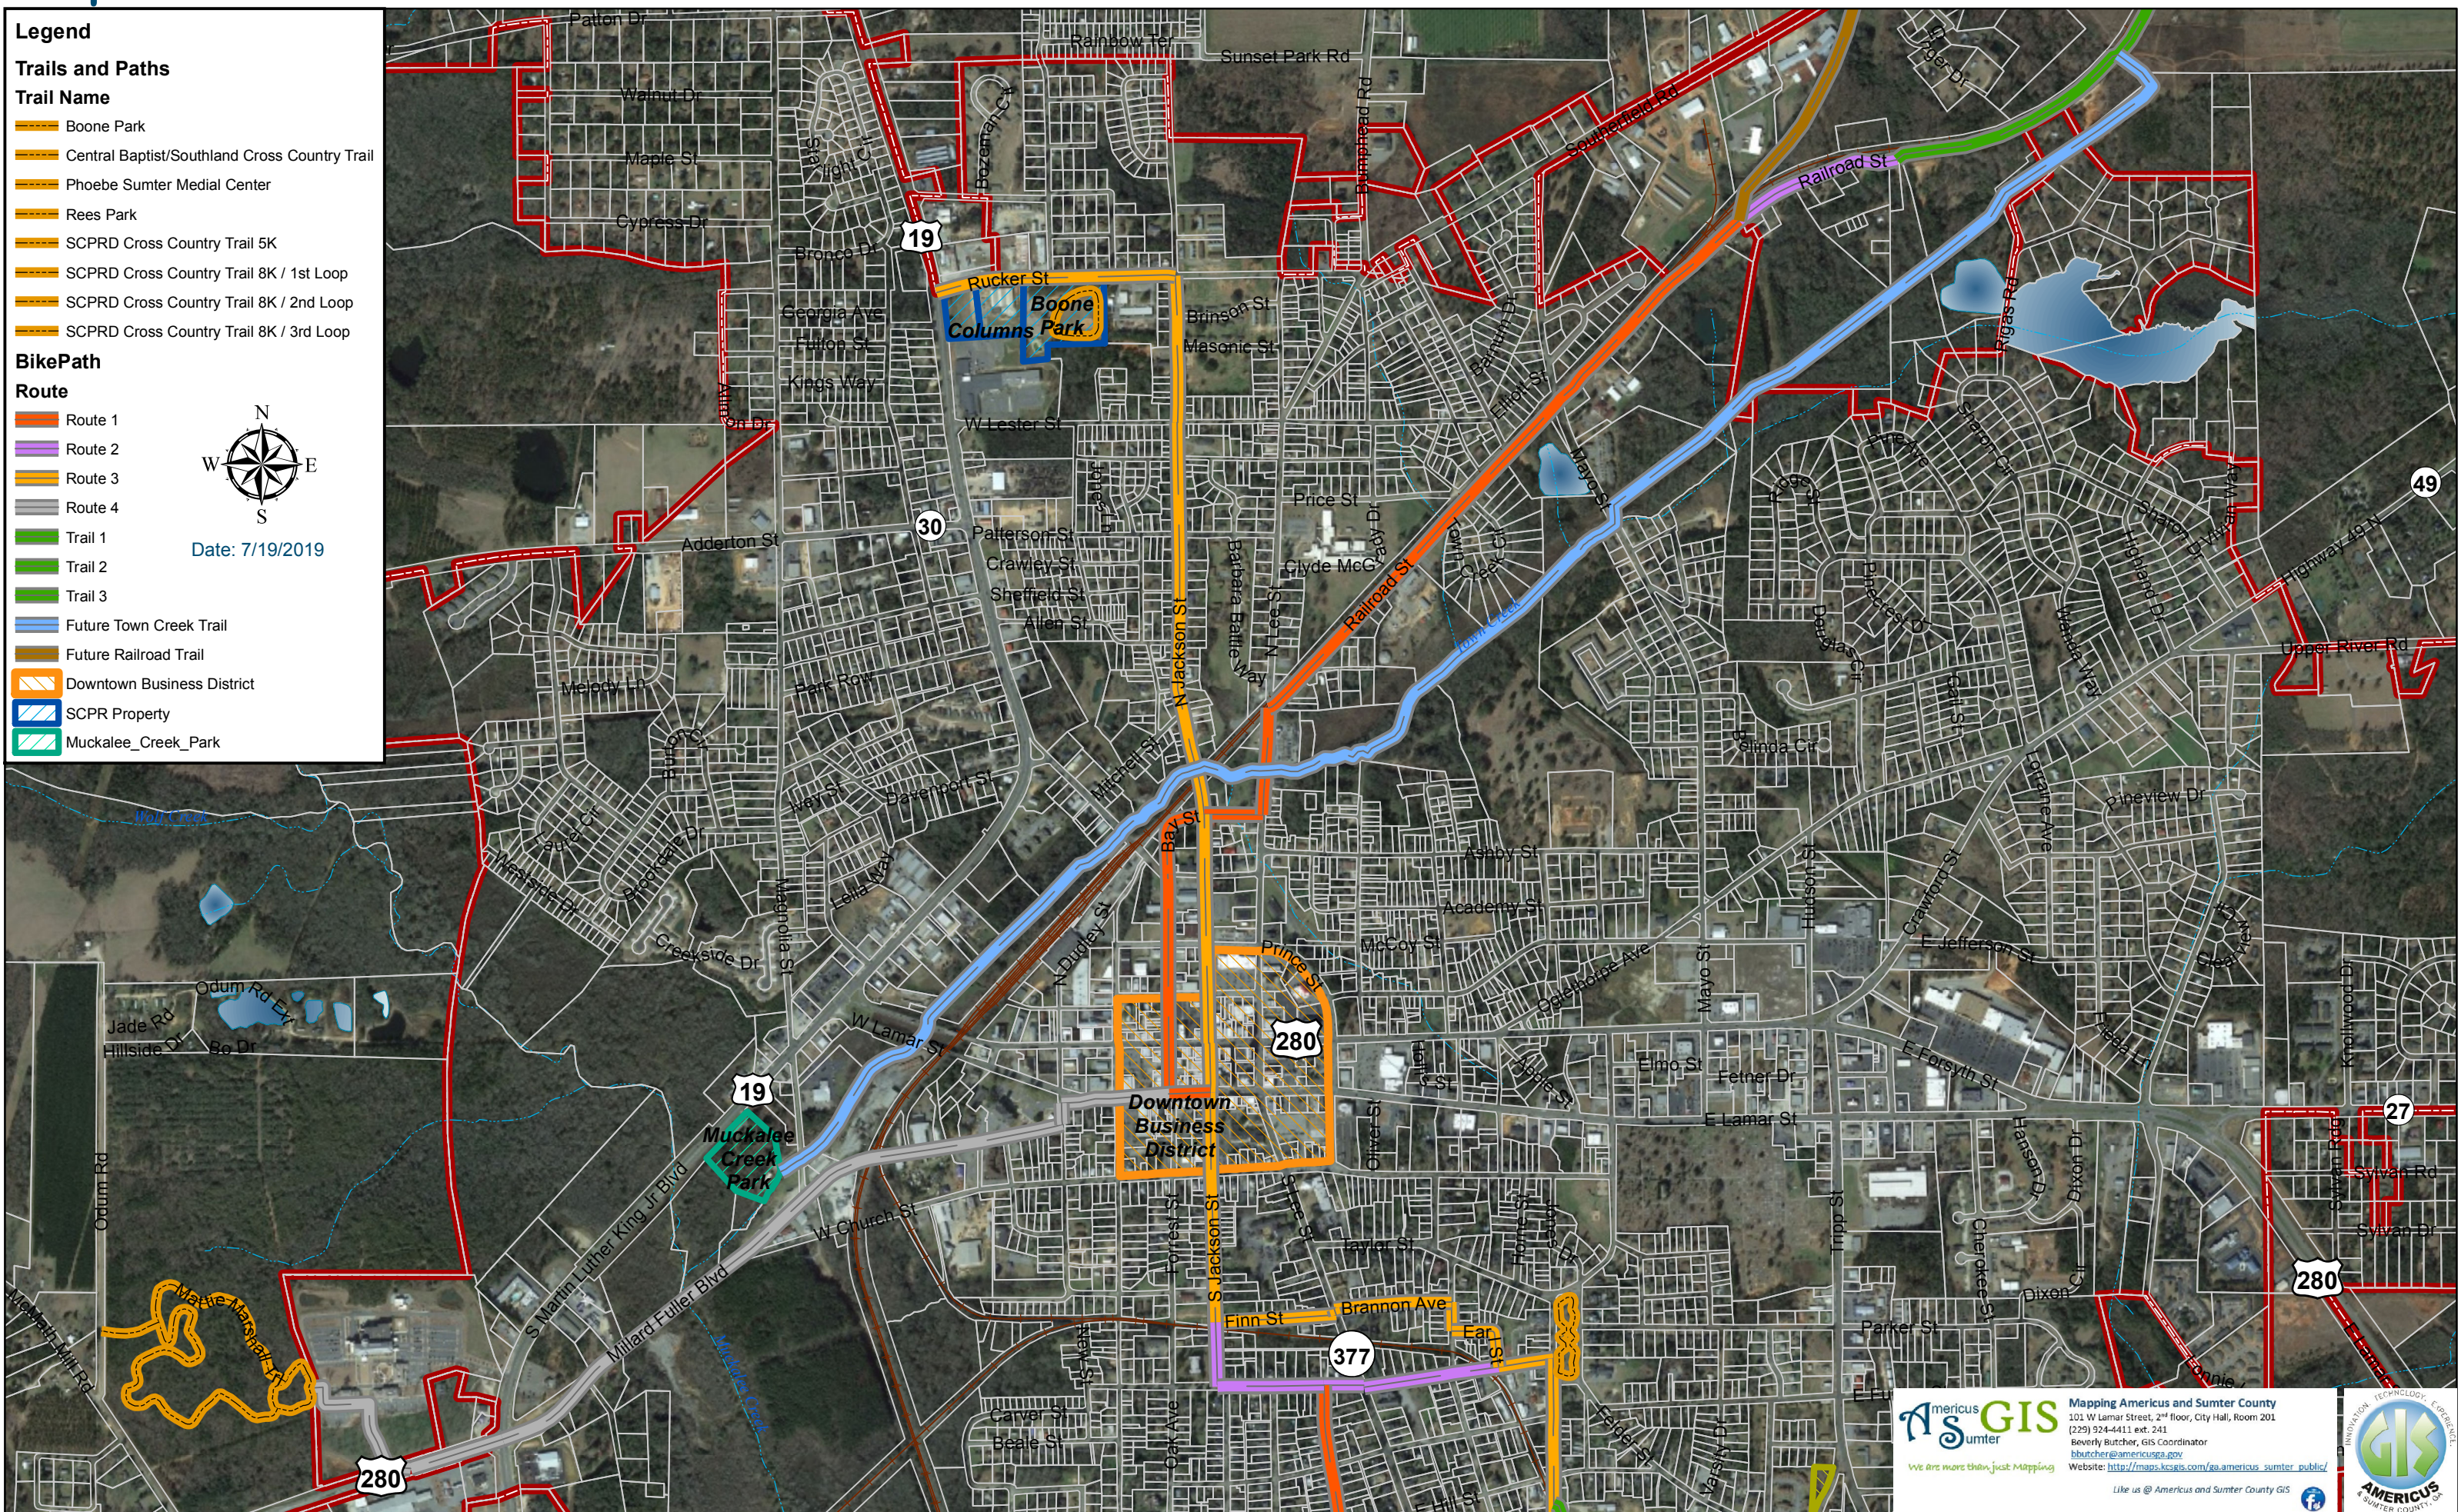

Proposed Bike Trails Project 4

Legend

Trails and Paths

- Boone Park
- Central Baptist/Southland Cross Country Trail
- Phoebe Sumter Medial Center
- Rees Park
- SCPRD Cross Country Trail 5K
- SCPRD Cross Country Trail 8K / 1st Loop
- SCPRD Cross Country Trail 8K / 2nd Loop
- SCPRD Cross Country Trail 8K / 3rd Loop

BikePath

Route

- Route 1
- Route 2
- Route 3
- Route 4
- Trail 1
- Trail 2
- Trail 3
- Future Town Creek Trail
- Future Railroad Trail
- Downtown Business District
- SCPR Property
- Muckalee_Creek_Park

Date: 7/19/2019

We are more than just Mapping

Like us @ Americus and Sumter County GIS

AMERICUS GIS
 INNOVATION. TECHNOLOGY. EXPERIENCE.
 AMERICUS GIS
 SUMTER COUNTY, GA