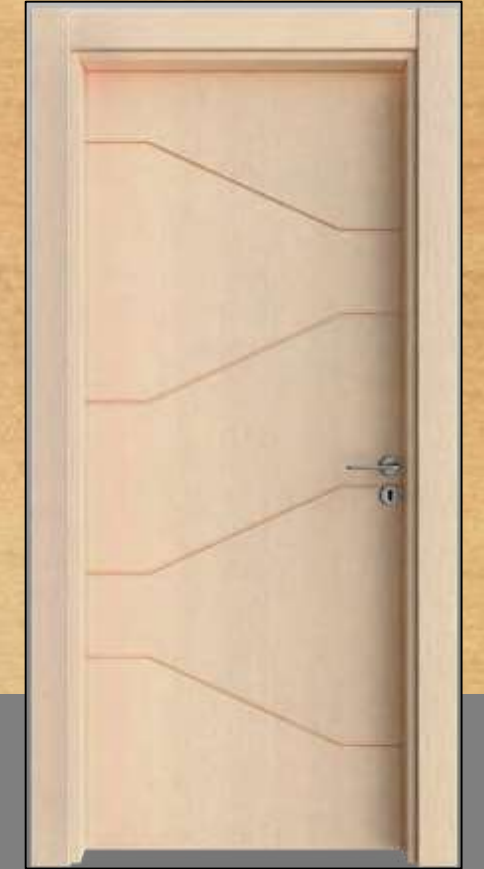

PRT - 03

PVC KAPLAMA
PVCCOVERING

TOZ TUTMAYAN BOYA
DUST-FREE PAINT

SESSİZ KİLİT
SILENT LOCK

KALİTELİ MALZEME
QUALITY MATERIAL

TEKNİK ÖZELLİKLER

- 40 mm kalınlığında kanat
- 70-80-90 cm net kanat genişliği 197,5 - 203 cm net kanat uzunluğu
- Camlı modellerde özel kaset tipi çeratasız cam detayı
- Kanatlara özel, hazır kasa ölçüleri
- 11-15-17-22 cm kasa derinlikleri
- Standart 9mm. kalınlığında yan kenar ve 8mm. kalınlığında üst kenar pervazlar
- 8-10 cm genişlikte pervaz ölçüleri
- Oda-WC ayrımlı sessiz kilit
- 10 cm yönsüz kelebek menteşe

TECHNICAL SPECIFICATIONS

- 40 mm thick leaf
- 70-80-90 cm net leaf width, 197.5 - 203 cm net leaf length
- Special cassette type frameless glass details in glass models
- Ready to use door frame dimensions specific to leaves.
- 11-15-17-22 cm door frame depths.
- Standard 9mm. thick side edge and 8mm. thick top edge moldings
- 8-10 cm wide door case dimensions
- Room-WC differentiated silent lock
- 10 cm non-directed butterfly hinge