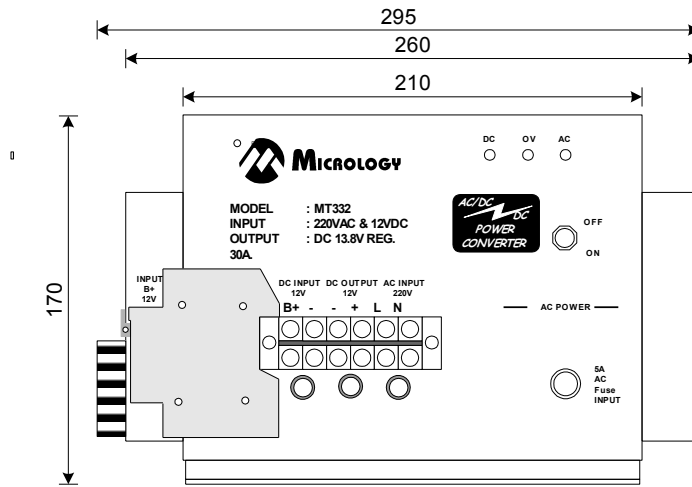

POWER CONVERTER

MODEL : MT-332 (30A) OVP
INPUT : 220VAC / 12VDC
OUTPUT : isolated DC 13.8V REG. 30A.
SIZE (LxWXH) : 380x260x170
WEIGHT : 11.0KG

LING-E&E SDN. BHD.
 NO. 48 JALAN CHENGAL,
 SIBU 96000, SARAWAK,
 MALAYSIA
 TEL: (60)084-324718
 FAX: (60)084-324178
 Email: enquiry@ling-ee.com

FRONT VIEW

TOP VIEW

SIDE VIEW