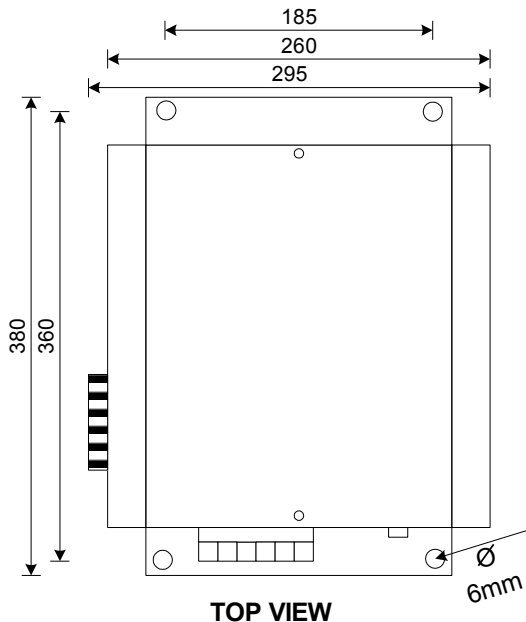

POWER CONVERTER

MODEL : MT-332 (30A) OVP
INPUT : 220VAC / 12VDC
OUTPUT : isolated DC 13.8V REG. 30A.
SIZE (LxWXH) : 380x260x170
WEIGHT : 11.0KG

LING-E&E SDN. BHD.
 NO. 48 JALAN CHENGAL,
 SIBU 96000, SARAWAK,
 MALAYSIA
 TEL: (60)084-324718
 FAX: (60)084-324178
 Email: enquiry@ling-ee.com

FRONT VIEW

TOP VIEW

SIDE VIEW