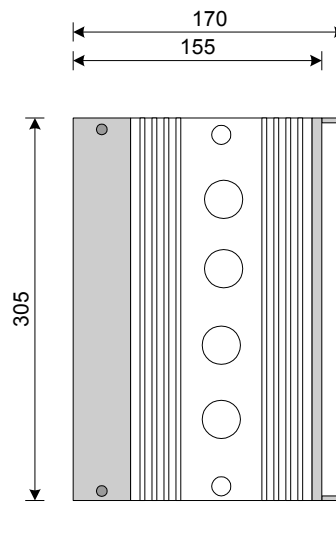

POWER CONVERTER

MODEL : MT-332 (30A) OVP
INPUT : 220VAC / 12VDC
OUTPUT : isolated DC 13.8V REG. 30A.
SIZE (LxWXH) : 380x260x170
WEIGHT : 11.0KG

LING-E&E SDN. BHD.
 NO. 48 JALAN CHENGAL,
 SIBU 96000, SARAWAK,
 MALAYSIA
 TEL: (60)084-324718
 FAX: (60)084-324178
 Email: enquiry@ling-ee.com

FRONT VIEW

TOP VIEW

SIDE VIEW