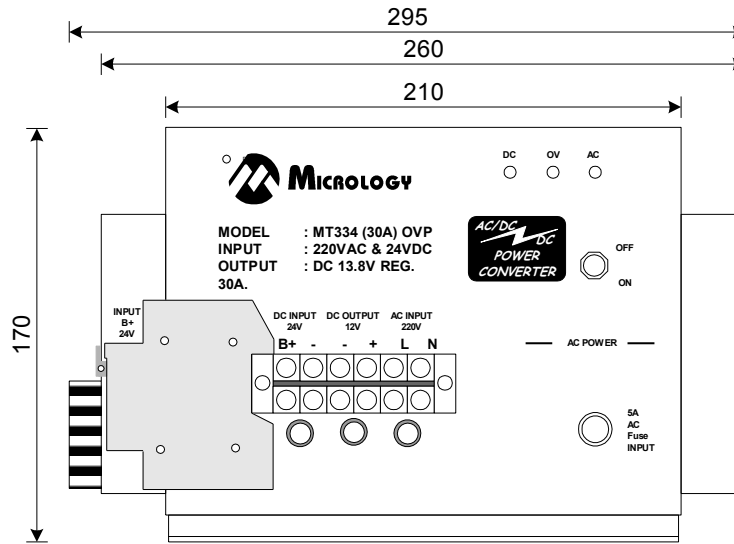

POWER CONVERTER

MODEL : MT-334 (30A) OVP
INPUT : 220VAC / 24VDC
OUTPUT : isolated DC 13.8V REG. 30A.
SIZE (LxWXH) : 380x260x170
WEIGHT : 11.0KG

LING-E&E SDN. BHD.
 NO. 48 JALAN CHENGAL,
 SIBU 96000, SARAWAK,
 MALAYSIA
 TEL: (60)084-324718
 HP: +60128879559
 Email: enquiry@ling-ee.com

FRONT VIEW

TOP VIEW

SIDE VIEW