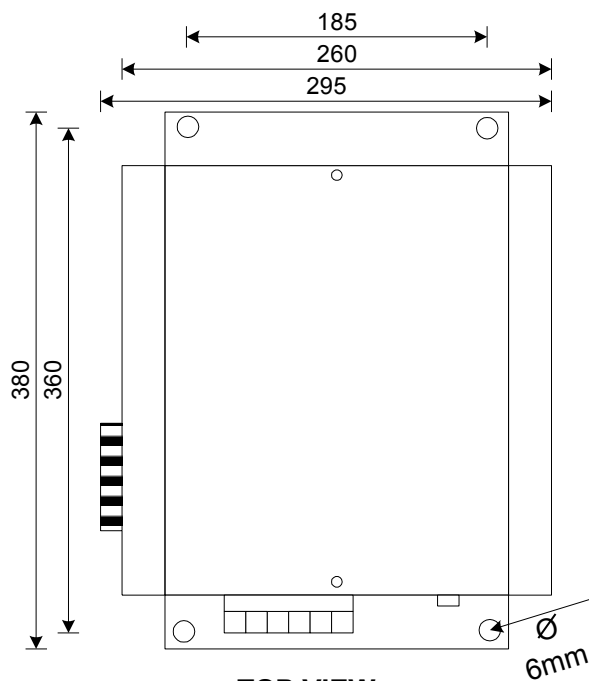

POWER CONVERTER

MODEL : MT-334 (30A) OVP
INPUT : 220VAC / 24VDC
OUTPUT : isolated DC 13.8V REG. 30A.
SIZE (LxWXH) : 380x260x170
WEIGHT : 11.0KG

LING-E&E SDN. BHD.
 NO. 48 JALAN CHENGAL,
 SIBU 96000, SARAWAK,
 MALAYSIA
 TEL: (60)084-324718
 HP: +60128879559
 Email: enquiry@ling-ee.com

FRONT VIEW

TOP VIEW

SIDE VIEW