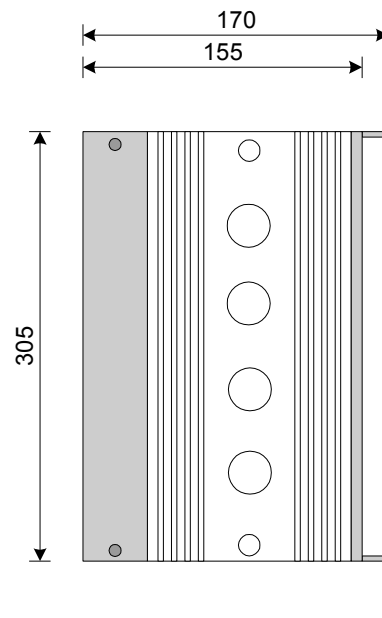

POWER CONVERTER

MODEL : MT-334 (30A) OVP
INPUT : 220VAC / 24VDC
OUTPUT : isolated DC 13.8V REG. 30A.
SIZE (LxWXH) : 380x260x170
WEIGHT : 11.0KG

LING-E&E SDN. BHD.
 NO. 48 JALAN CHENGAL,
 SIBU 96000, SARAWAK,
 MALAYSIA
 TEL: (60)084-324718
 HP: +60128879559
 Email: enquiry@ling-ee.com

FRONT VIEW

TOP VIEW

SIDE VIEW