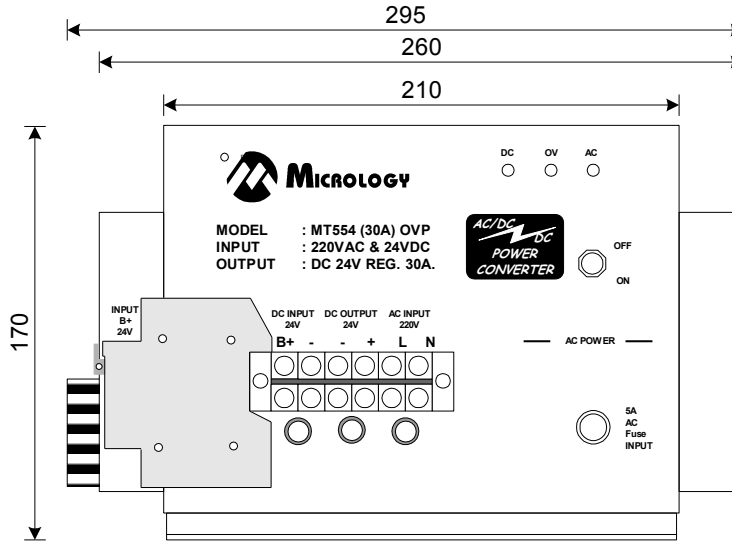

POWER CONVERTER

MODEL : MT-554 OVP
INPUT : 220VAC / 24VDC
OUTPUT : isolated DC 24V REG. 30A.
SIZE (LxWXH) : 380x260x170
WEIGHT : 12.0KG

LING-E&E SDN. BHD.
 NO. 48 JALAN CHENGAL,
 SIBU 96000, SARAWAK,
 MALAYSIA
 TEL: (60)084-324718
 HP: +60128879559
 Email: enquiry@ling-ee.com

FRONT VIEW

TOP VIEW

SIDE VIEW