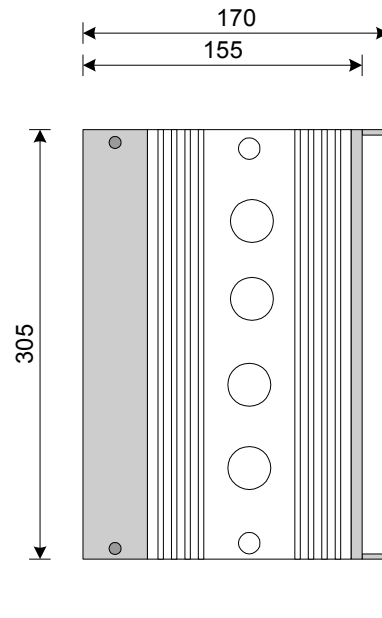

POWER CONVERTER

MODEL : MT-554 OVP
INPUT : 220VAC / 24VDC
OUTPUT : isolated DC 24V REG. 30A.
SIZE (LxWXH) : 380x260x170
WEIGHT : 12.0KG

LING-E&E SDN. BHD.
 NO. 48 JALAN CHENGAL,
 SIBU 96000, SARAWAK,
 MALAYSIA
 TEL: (60)084-324718
 HP: +60128879559
 Email: enquiry@ling-ee.com

FRONT VIEW

TOP VIEW

SIDE VIEW