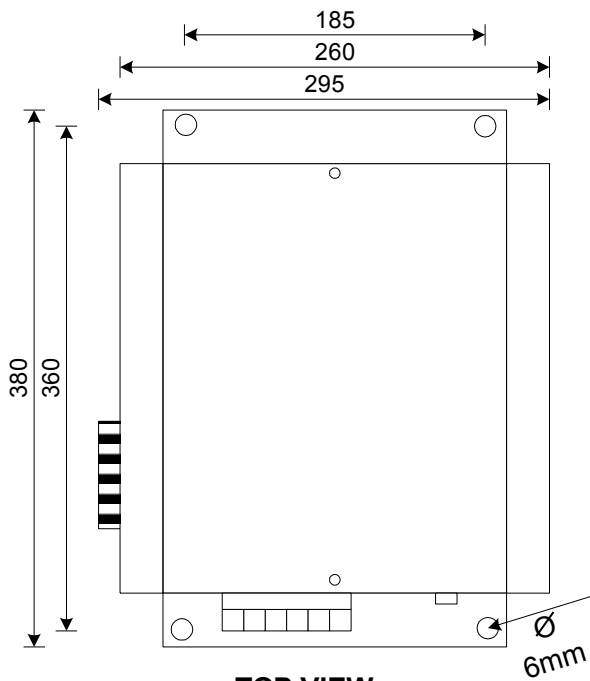

POWER CONVERTER

MODEL : MT-554 OVP
INPUT : 220VAC / 24VDC
OUTPUT : isolated DC 24V REG. 30A.
SIZE (LxWXH) : 380x260x170
WEIGHT : 12.0KG

LING-E&E SDN. BHD.
 NO. 48 JALAN CHENGAL,
 SIBU 96000, SARAWAK,
 MALAYSIA
 TEL: (60)084-324718
 HP: +60128879559
 Email: enquiry@ling-ee.com

FRONT VIEW

TOP VIEW

SIDE VIEW