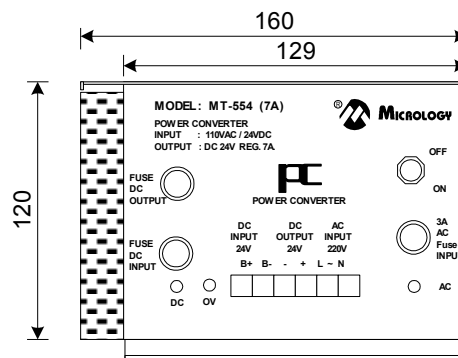

POWER CONVERTER

POWER CONVERTER

MODEL : MT-554 (7A) OVP
INPUT : 110VAC / 24VDC
OUTPUT : isolated DC 24V REG. 7A.
SIZE (LxWXH) : 315x160x120
WEIGHT : 5.5KG

LING-E&E SDN. BHD.
NO. 48 JALAN CHENGAL,
SIBU 96000, SARAWAK,
MALAYSIA
TEL: (60)084-324718
HP: +60128879559
Website: www.ling-ee.com
Email: enquiry@ling-ee.com

FRONT VIEW

TOP VIEW

SIDE VIEW