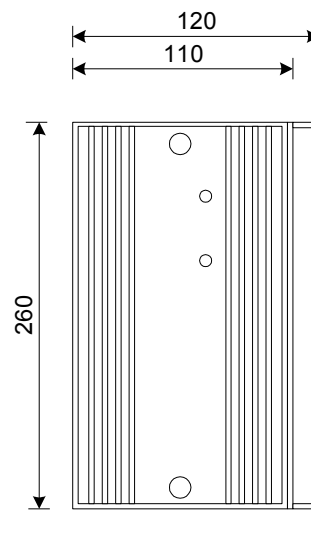

POWER CONVERTER

POWER CONVERTER

MODEL : MT-554 (7A) OVP
INPUT : 110VAC / 24VDC
OUTPUT : isolated DC 24V REG. 7A.
SIZE (LxWXH) : 315x160x120
WEIGHT : 5.5KG

LING-E&E SDN. BHD.
NO. 48 JALAN CHENGAL,
SIBU 96000, SARAWAK,
MALAYSIA
TEL: (60)084-324718
HP: +60128879559
Website: www.ling-ee.com
Email: enquiry@ling-ee.com

FRONT VIEW

TOP VIEW

SIDE VIEW