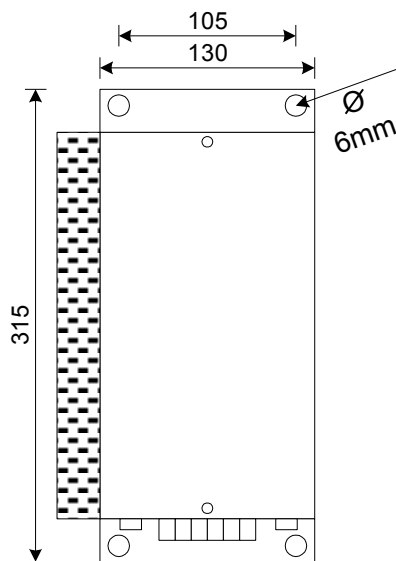

POWER CONVERTER

POWER CONVERTER

MODEL : MT-554 (7A) OVP
INPUT : 110VAC / 24VDC
OUTPUT : isolated DC 24V REG. 7A.
SIZE (LxWXH) : 315x160x120
WEIGHT : 5.5KG

LING-E&E SDN. BHD.
NO. 48 JALAN CHENGAL,
SIBU 96000, SARAWAK,
MALAYSIA
TEL: (60)084-324718
HP: +60128879559
Website: www.ling-ee.com
Email: enquiry@ling-ee.com

FRONT VIEW

TOP VIEW

SIDE VIEW