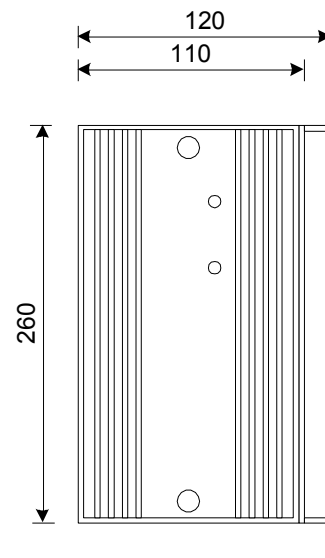

POWER CONVERTER

POWER CONVERTER

MODEL : MT-772 (7A) OV
INPUT : 220VAC / 12VDC
OUTPUT : isolated DC 13.8V REG. 7A.
SIZE (LxWXH) : 315x160x120
WEIGHT : 4.5KG
PROTECTION : OVER VOLTAGE

LING-E&E SDN. BHD.
NO. 48 JALAN CHENGAL,
SIBU 96000, SARAWAK,
MALAYSIA
TEL: (60)084-324718
FAX: (60)084-319034
Website: www.ling-ee.com
Email: enquiry@ling-ee.com

FRONT VIEW

TOP VIEW

SIDE VIEW