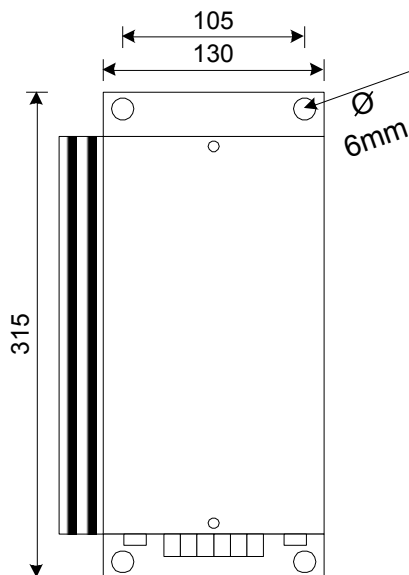

POWER CONVERTER

POWER CONVERTER

MODEL : MT-772 (7A) OV
INPUT : 220VAC / 12VDC
OUTPUT : isolated DC 13.8V REG. 7A.
SIZE (LxWXH) : 315x160x120
WEIGHT : 4.5KG
PROTECTION : OVER VOLTAGE

LING-E&E SDN. BHD.
NO. 48 JALAN CHENGAL,
SIBU 96000, SARAWAK,
MALAYSIA
TEL: (60)084-324718
FAX: (60)084-319034
Website: www.ling-ee.com
Email: enquiry@ling-ee.com

FRONT VIEW

TOP VIEW

SIDE VIEW