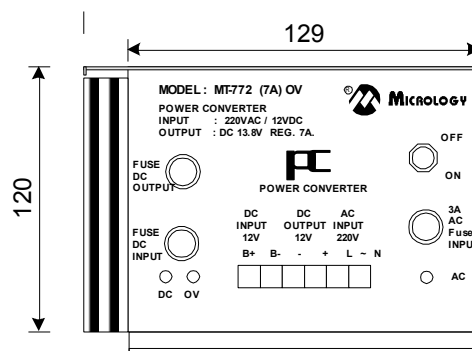

POWER CONVERTER

POWER CONVERTER

MODEL : MT-772 (7A) OV
INPUT : 220VAC / 12VDC
OUTPUT : isolated DC 13.8V REG. 7A.
SIZE (LxWXH) : 315x160x120
WEIGHT : 4.5KG
PROTECTION : OVER VOLTAGE

LING-E&E SDN. BHD.
NO. 48 JALAN CHENGAL,
SIBU 96000, SARAWAK,
MALAYSIA
TEL: (60)084-324718
FAX: (60)084-319034
Website: www.ling-ee.com
Email: enquiry@ling-ee.com

FRONT VIEW

TOP VIEW

SIDE VIEW