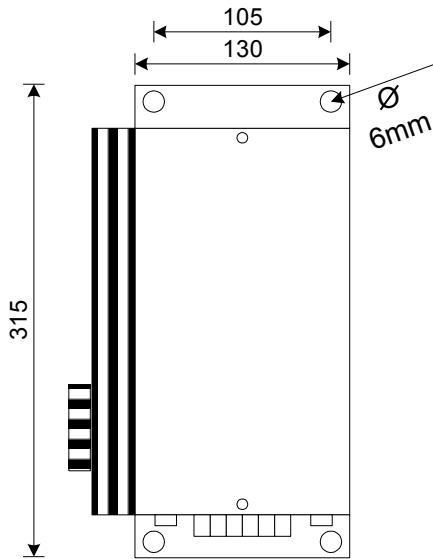

POWER CONVERTER

POWER CONVERTER

MODEL : MT-774 (10A) OVP
INPUT : 220VAC/24VDC
OUTPUT : isolated DC 13.8V REG. 10A.
SIZE (LxWXH) : 315x160x120
WEIGHT : 5.2KG

LING-E&E SDN. BHD.
NO. 48 JALAN CHENGAL,
SIBU 96000, SARAWAK,
MALAYSIA
TEL: (60)084-324718
HP: (60)128879559
Website: www.ling-ee.com
Email: enquiry@ling-ee.com

FRONT VIEW

TOP VIEW

SIDE VIEW