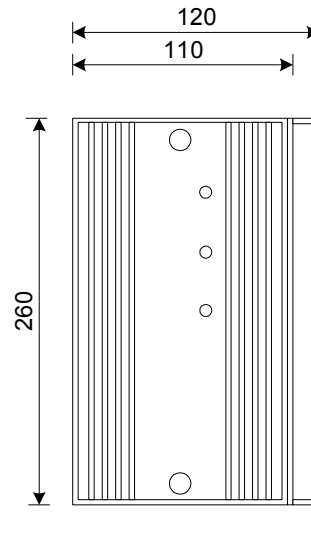

POWER CONVERTER

POWER CONVERTER

MODEL : MT-774 (10A) OVP
INPUT : 220VAC/24VDC
OUTPUT : isolated DC 13.8V REG. 10A.
SIZE (LxWXH) : 315x160x120
WEIGHT : 5.2KG

LING-E&E SDN. BHD.
NO. 48 JALAN CHENGAL,
SIBU 96000, SARAWAK,
MALAYSIA
TEL: (60)084-324718
HP: (60)128879559
Website: www.ling-ee.com
Email: enquiry@ling-ee.com

FRONT VIEW

TOP VIEW

SIDE VIEW