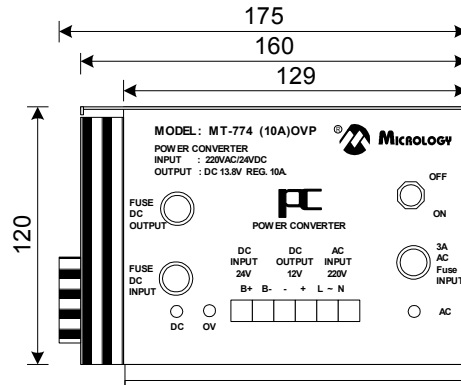

POWER CONVERTER

POWER CONVERTER

MODEL : MT-774 (10A) OVP
INPUT : 220VAC/24VDC
OUTPUT : isolated DC 13.8V REG. 10A.
SIZE (LxWXH) : 315x160x120
WEIGHT : 5.2KG

LING-E&E SDN. BHD.
NO. 48 JALAN CHENGAL,
SIBU 96000, SARAWAK,
MALAYSIA
TEL: (60)084-324718
HP: (60)128879559
Website: www.ling-ee.com
Email: enquiry@ling-ee.com

FRONT VIEW

TOP VIEW

SIDE VIEW