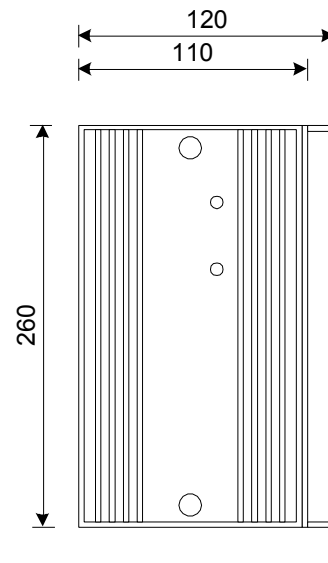

POWER CONVERTER

POWER CONVERTER

MODEL : MT-774 (7A) OV
INPUT : 220VAC / 24VDC
OUTPUT : isolated DC 13.8V REG. 7A.
SIZE (LxWXH) : 315x160x120
WEIGHT : 4.5KG
PROTECTION : OVER VOLTAGE

LING-E&E SDN. BHD.
NO. 48 JALAN CHENGAL,
SIBU 96000, SARAWAK,
MALAYSIA
TEL: (60)084-324718
FAX: (60)084-319034
Website: www.ling-ee.com
Email: enquiry@ling-ee.com

SIDE VIEW