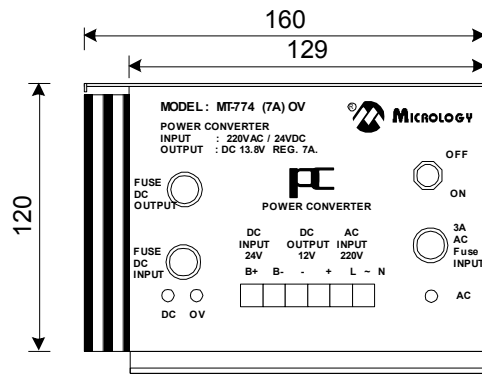

POWER CONVERTER

MODEL : MT-774 (7A) OV
INPUT : 220VAC / 24VDC
OUTPUT : isolated DC 13.8V REG. 7A.
SIZE (LxWXH) : 315x160x120
WEIGHT : 4.5KG
PROTECTION : OVER VOLTAGE

LING-E&E SDN. BHD.
NO. 48 JALAN CHENGAL,
SIBU 96000, SARAWAK,
MALAYSIA
TEL: (60)084-324718
FAX: (60)084-319034
Website: www.ling-ee.com
Email: enquiry@ling-ee.com

FRONT VIEW