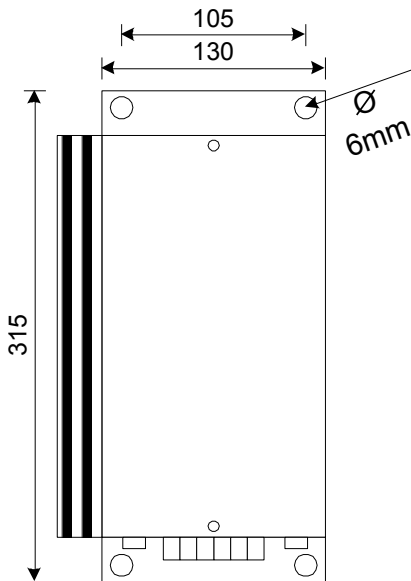

POWER CONVERTER

POWER CONVERTER

MODEL : MT-774 (7A) OV
INPUT : 220VAC / 24VDC
OUTPUT : isolated DC 13.8V REG. 7A.
SIZE (LxWXH) : 315x160x120
WEIGHT : 4.5KG
PROTECTION : OVER VOLTAGE

LING-E&E SDN. BHD.
NO. 48 JALAN CHENGAL,
SIBU 96000, SARAWAK,
MALAYSIA
TEL: (60)084-324718
FAX: (60)084-319034
Website: www.ling-ee.com
Email: enquiry@ling-ee.com

TOP VIEW