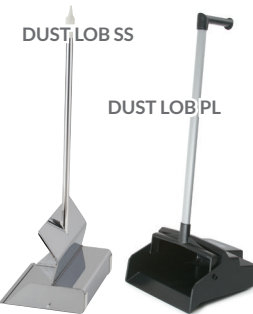

HANDLE W/SWIVEL SNAP

ITEM	DESCRIPTION
MOP DUST HANDLE	Handle w/Swivel

**STAINLESS STEEL
LOBBY DUST PAN
DUST LOB SS**

**PLASTIC LOBBY
DUST PAN
DUST LOB PL**