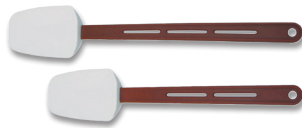

HH SILICONE SPOON SPATULAS

Resistant to 500 °F, Dishwasher Safe

ITEM	SIZE
ROY HHS 10 S	10" Spoon
ROY HHS 14 S	14" Spoon
ROY HHS 16 S	16" Spoon