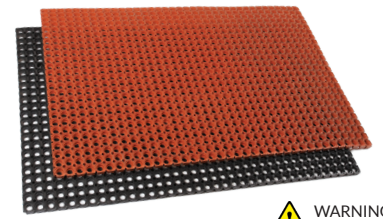

BLACK FINISH TRAY STANDS LIMITED QUANTITIES • NO BACK ORDERS

ITEM	DESCRIPTION
ROY 773 BLK	32" Black Finish

WARNING:
DEHP, CANCER

FLOOR MATS

3/4" THICK HEAVYDUTY FLOOR MATS
RED: GREASE RESISTANT; BLACK: REGULAR