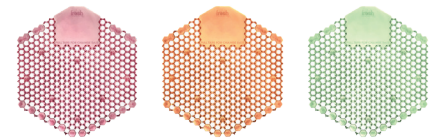

WAVE 3D URINAL SCREENS

10 PER BOX • Long Lasting • Reduced Splash

ITEM	DESCRIPTION	PER
URN SCR N 3WDS APPLE	Wave 3D, Spice Apple	10 ea
URN SCR N 3WDS MANGO	Wave 3D, Mango	10 ea
URN SCR N 3WDS MELON	Wave 3D, Cucumber Melon	10 ea