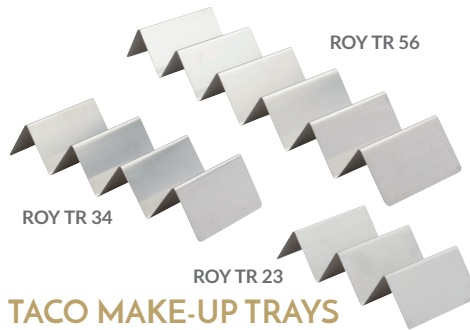

California Residents
Proposition 65 Warnings

WARNING:
LEAD, CANCER

SYRUP DISPENSERS

NO BROKEN CASES

Glass Jars with Chrome Plated Zinc Alloy Tops

ITEM	DESCRIPTION	CS/PK
ROY SD 6	6 oz Jar w/Top	12
ROY SD 14	14 oz Jar w/Top	12

TACO MAKE-UP TRAYS

Stainless Steel • Reversible

ITEM	DESCRIPTION
ROY TR 23	Holds 2 or 3 Tacos
ROY TR 34	Holds 3 or 4 Tacos
ROY TR 56	Holds 5 or 6 Tacos