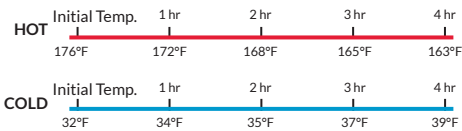

BEVERAGE SERVERS

INSULATED BEVERAGE SERVERS

Double Walled Polypropylene

ITEM	DESCRIPTION
ROY BEV 94	9.4 Liter (2 Gal)
ROY BEV 18	18 Liter (4 Gal)
ROY BEV 445	44.5 Liter (11 Gal)

INSULATION TEMPERATURE CHART