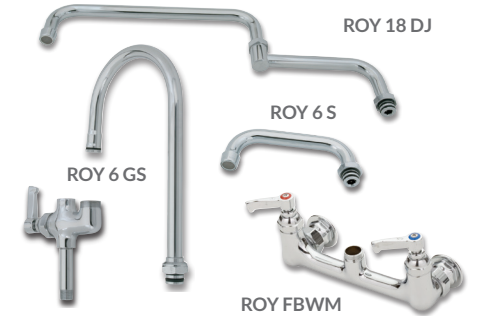

CHROME PLATED HEAVY DUTY ADD-A-FAUCETS

ITEM	DESCRIPTION
ROY AF 106	Body Only, Add-a-Faucet
ROY FBWM	Body Only, 8" Wall Mount
ROY PR 109	Replacement Lever, COLD
ROY PR 110	Replacement Lever, HOT
ROY 6 GR	6" Gooseneck Spout, Rigid
ROY 6 GS	6" Gooseneck Spout, Swing
ROY 6 S	6" Spout for Add-a-Faucet
ROY 8 S	8" Spout for Add-a-Faucet
ROY 10 S	10" Spout for Add-a-Faucet
ROY 12 S	12" Spout for Add-a-Faucet
ROY 14 S	14" Spout for Add-a-Faucet
ROY 18 DJ	18" Double Jointed Spout

CHROME PLATED PRE-RINSE UNITS AND ATTACHMENTS

Pre-Rinse & Faucet Parts are interchangeable with T&S and
Krowne "ROYAL" Series

ITEM	DESCRIPTION
ROY PR 1	Wall Mount Pre-Rinse Unit
ROY PR 2	Base Mount Pre-Rinse Unit
ROY PR1H-44	44" S/S Hose
ROY FBWM	Body Only, 8" Wall Mount
ROY PR 1 S	Spray Valve for Pre-Rinse
ROY PR 1 S 1	Pre Rinse Bonnet Assembly
ROY PR 1 S 18	Rubber Ring for Spay Valve
ROY PR 1 S 19	Spray Valve Face Plate
ROY PR 1 S HANDLE	Replacement Handle w Screw & Nut
ROY PR 102	Spring for Pre-Rinse Assembly
ROY PR 103	Spring Body for Pre-Rinse
ROY PR 104-18	Riser Tube 18"
ROY PR 104-24	Pre Rinse 24" Riser Tube
ROY PR 104-32	Pre-Rinse Rise Pipe 32"
ROY PR 105	Pre Rinser Hook
ROY PR 107	Pre-Rinse Wall Bracket 13"
ROY PR 108-1	Faucet Spindle Assembly R.H.
ROY PR 108-2	Faucet Spindle Assembly L.H.
ROY PR 109	Lever Handle (Cold)
ROY PR 110	Lever Handle (Hot)
ROY PR 3 S	Pot Filler Valve/Pre Rinse