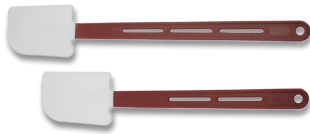

KITCHEN SUPPLY

HIGH HEAT SILICONE SPATULAS

Resistant to 500 °F, Dishwasher Safe

ITEM	SIZE
ROY HHS 10 R	10" Spatula
ROY HHS 14 R	14" Spatula
ROY HHS 16 R	16" Spatula