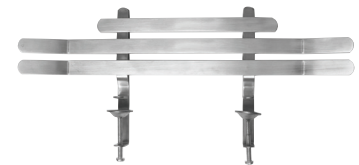

COUNTER SETUP
STAINLESS STEEL
ROY CO SETUP