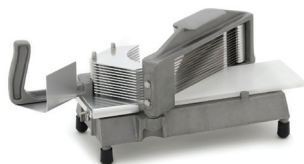

TOMATO SLICER

S/S Cutting Blades, Includes Table Catch

ITEM	DESCRIPTION
ROY TW 14	1/4" Tomato Slicer
ROY TW 316	3/16" Tomato Slicer
ROY TW B 14	1/4" Replacement Blade
ROY TW B 316	3/16" Replacement Blade