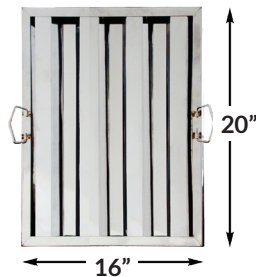

PERMANENT STAINLESS STEEL GREASE FILTERS, BAFFLE TYPE

ITEM	SIZE W x H
ROY HF 1620	16" W x 20" H
ROY HF 1625	16" W x 25" H
ROY HF 2016	20" W x 16" H
ROY HF 2020	20" W x 20" H
ROY HF 2025	20" W x 25" H