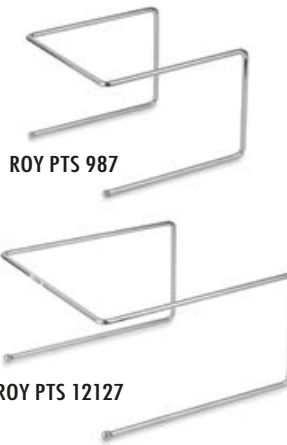

ROY PTS 987

ROY PTS 12127

PIZZA TRAY TABLE STAND

Chrome Plated Heavy Wire, 7" High

ITEM	SIZE
ROY PTS 987	9" x 8"
ROY PTS 12127	12" x 12"

WARNING: Lead: Cancer -
www.P65Warnings.ca.gov