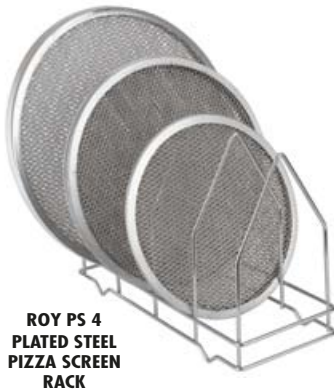

ROY PS 4
PLATED STEEL
PIZZA SCREEN
RACK