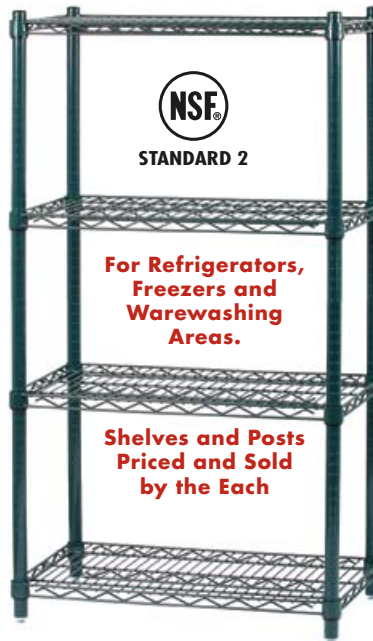

NSF®
STANDARD 2

**For Refrigerators,
Freezers and
Warewashing
Areas.**

**Shelves and Posts
Priced and Sold
by the Each**