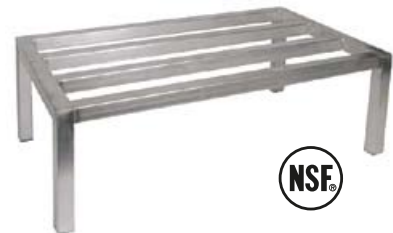

ALUMINUM DUNNAGE RACKS, NSF

ITEM	SIZE	CAP. LB.
ROY DR 2036	20x36x12	1400
ROY DR 2048	20x48x12	1300
ROY DR 2060	20x60x12	1200
ROY DR 2436	24x36x12	1300
ROY DR 2448	24x48x12	1200
ROY DR 2460	24x60x12	1100