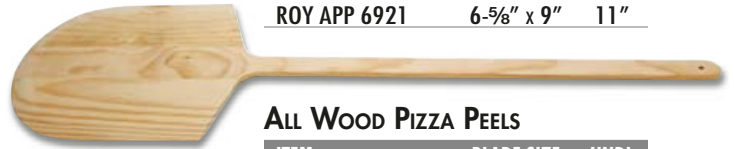

## ALUMINUM BLADE PIZZA PEELS

ITEM	BLADE SIZE	HNDL
ROY APP 121426	12" x 14"	12"
ROY APP 121435	12" x 14"	21"
ROY APP 121452	12" x 14"	38"
ROY APP 6921	6-5/8" x 9"	11"

ROY WPP 161718