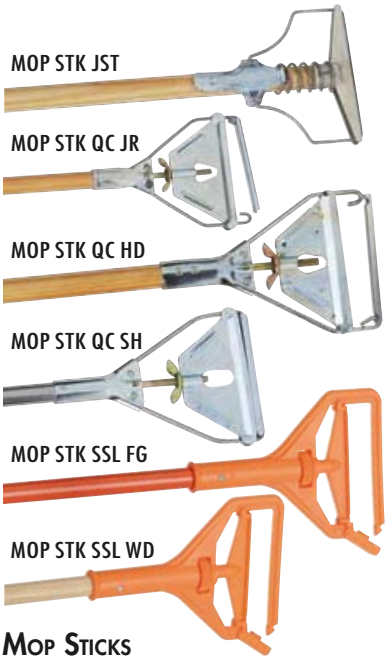

JANITORIAL & UTILITY

Mop Sticks

ITEM	DESCRIPTION
MOP STK JST	JANITOR HEAVY SPRING
MOP STK QC JR	MEDIUM DUTY QUICK CHANGE
MOP STK QC HD	HEAVY DUTY QUICK CHANGE
MOP STK QC SH	METAL HANDLE, HD QC
MOP STK SSL FG	ORANGE FIBERGLASS SIDE LOAD
MOP STK SSL WD	WOOD HNDL, ORNG SIDE LOAD