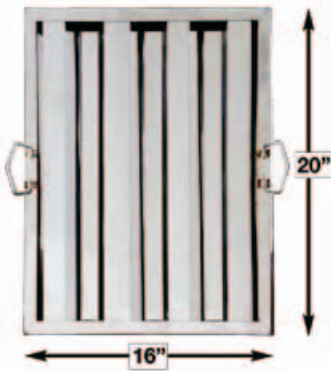

ROY CR 8
CUTLERY RACK

Permanent S/S Grease Filters

ROY HF 1620