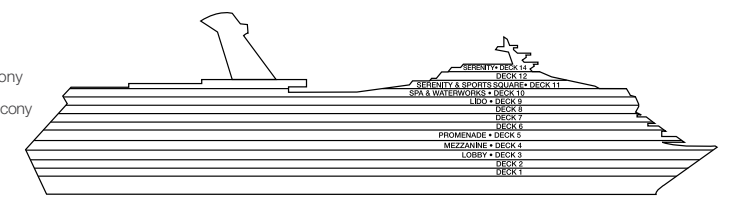

ACCOMMODATIONS SYMBOL LEGEND

- ▲ Twin Bed and Single Sofa Bed
- ★ 2 Twin Beds (convert to King) and Single Sofa Bed
- 2 Twin Beds (convert to King) and 1 Upper Pullman
- ◌ 2 Twin Beds (convert to King) and 2 Upper Pullmans
- 2 Twin Beds (convert to King), Single Sofa Bed and 1 Upper Pullman
- † 2 Twin Beds (convert to King) and Double Sofa Bed
- ▶ 2 Twin Beds (convert to King), Double Sofa Bed and 1 Lower Pullman
- ◆ Stateroom with 2 Porthole Windows
- ◁ Connecting staterooms (ideal for families and groups of friends)
- ✳ Twin Beds do not convert to a King Bed.
- U Unisex Wheelchair Accessible Restroom

Gross Tonnage: 102,853 Length: 893 Feet Beam: 116 Feet  
 Cruising Speed: 21 Knots Guest Capacity: 3,002 (Double Occupancy)  
 Total Staff: 1,150 Registry: The Bahamas

4S Interior 8S 8I Balcony 0S Suite Spa accommodations include private access, special amenities and priority reservations at the Cloud 9 Spa.