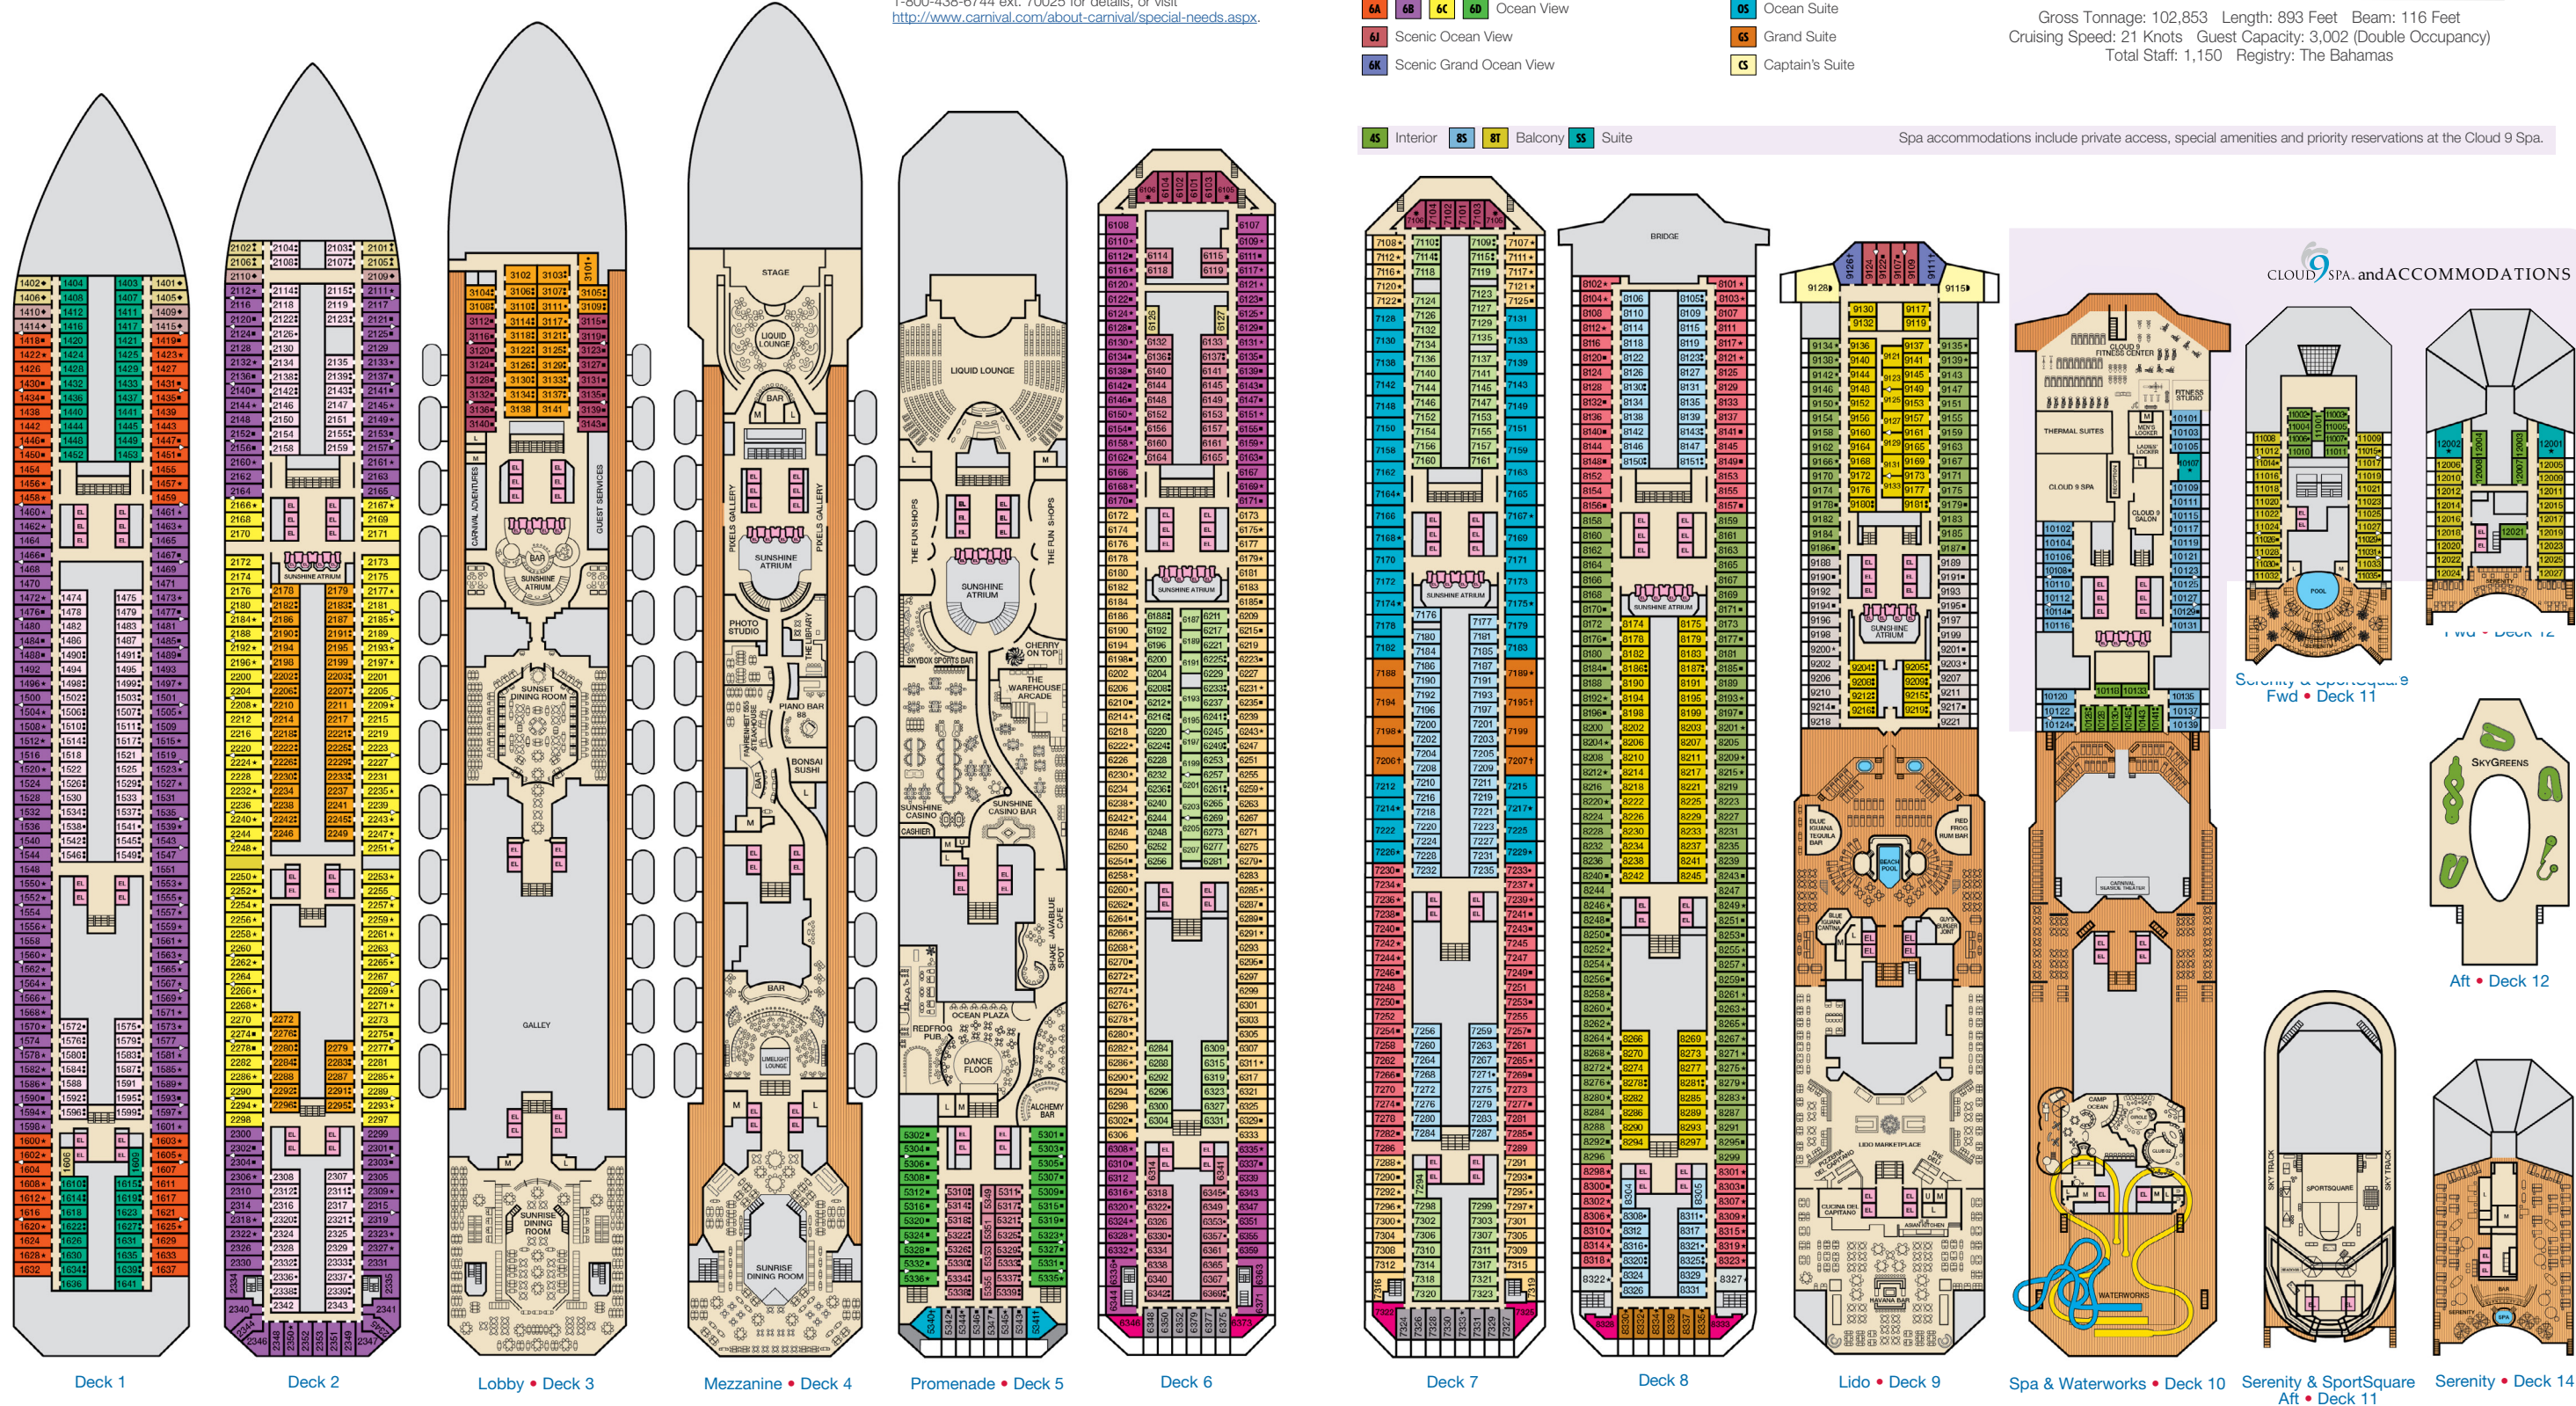

ACCOMMODATIONS SYMBOL LEGEND

- ▲ Twin Bed and Single Sofa Bed
- ★ 2 Twin Beds (convert to King) and Single Sofa Bed
- 2 Twin Beds (convert to King) and 1 Upper Pullman
- ◌ 2 Twin Beds (convert to King) and 2 Upper Pullmans
- 2 Twin Beds (convert to King), Single Sofa Bed and 1 Upper Pullman
- † 2 Twin Beds (convert to King) and Double Sofa Bed
- ▶ 2 Twin Beds (convert to King), Double Sofa Bed and 1 Lower Pullman
- ◆ Stateroom with 2 Porthole Windows
- ◁ Connecting staterooms (ideal for families and groups of friends)
- ✳ Twin Beds do not convert to a King Bed.
- U Unisex Wheelchair Accessible Restroom

- 4A 4B 4C 4D 4E 4F 4G 4S Interior Staterooms: Beds do not convert to King when both Upper Pullmans in use.
- Ⓢ All accommodations are non-smoking.

Accessible staterooms are available for guests with disabilities. Please contact Guest Access Services at 1-800-438-6744 ext. 70025 for details, or visit <http://www.carnival.com/about-carnival/special-needs.aspx>.

CATEGORIES

- 1A Interior Upper/Lower
- P1 Porthole
- 4A 4B 4C 4D 4E 4F 4G Interior
- 4J Interior with Picture Window (obstructed views)
- 6A 6B 6C 6D Ocean View
- 6J Scenic Ocean View
- 6K Scenic Grand Ocean View
- 8A 8B 8C 8D 8E Balcony
- 8H 8H Aft-View Extended Balcony
- 9B Premium Balcony
- 9C Premium Vista Balcony
- 0S Ocean Suite
- 0S Grand Suite
- 0S Captain's Suite

Gross Tonnage: 102,853 Length: 893 Feet Beam: 116 Feet  
 Cruising Speed: 21 Knots Guest Capacity: 3,002 (Double Occupancy)  
 Total Staff: 1,150 Registry: The Bahamas

4S Interior 8S 8I Balcony 0S Suite Spa accommodations include private access, special amenities and priority reservations at the Cloud 9 Spa.