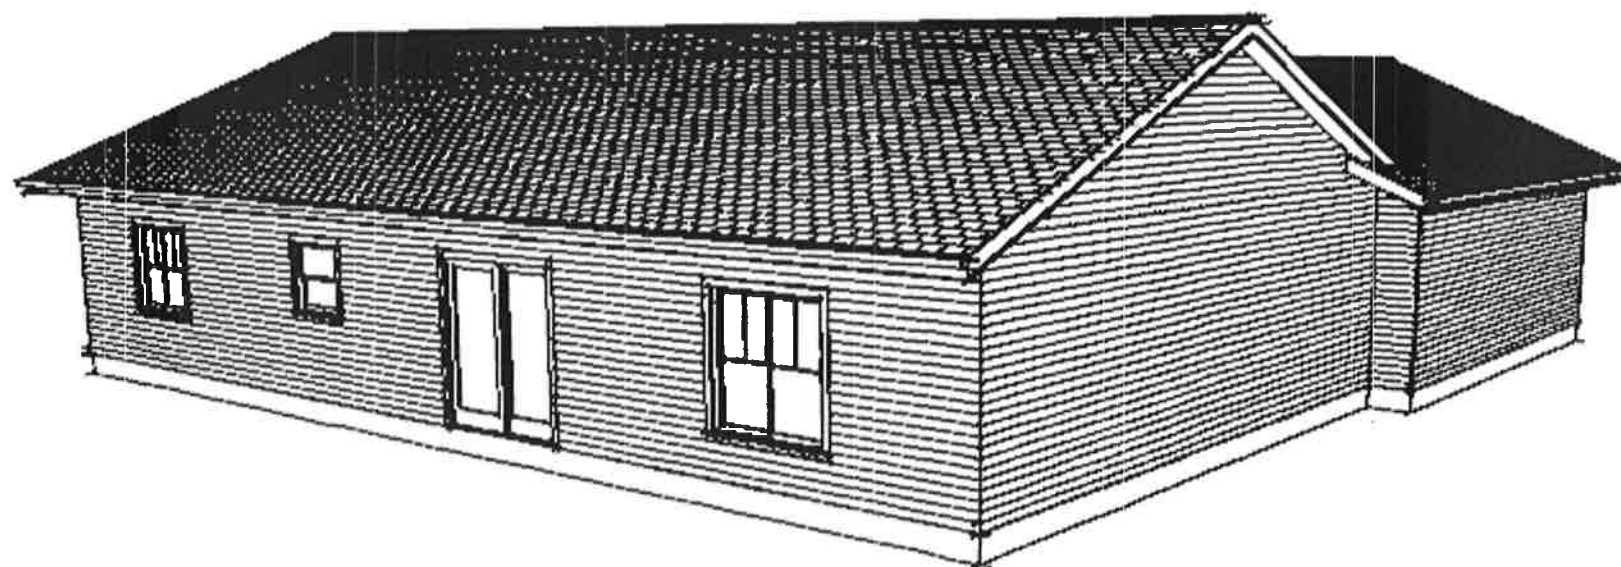

front view

side and back view

new genes acers

Chief Architect

6500 N. Mineral Dr. Coeur d'Alene, Idaho
208.292.3400
chiefarchitect.com

© 2018

SHEET NUMBER

2