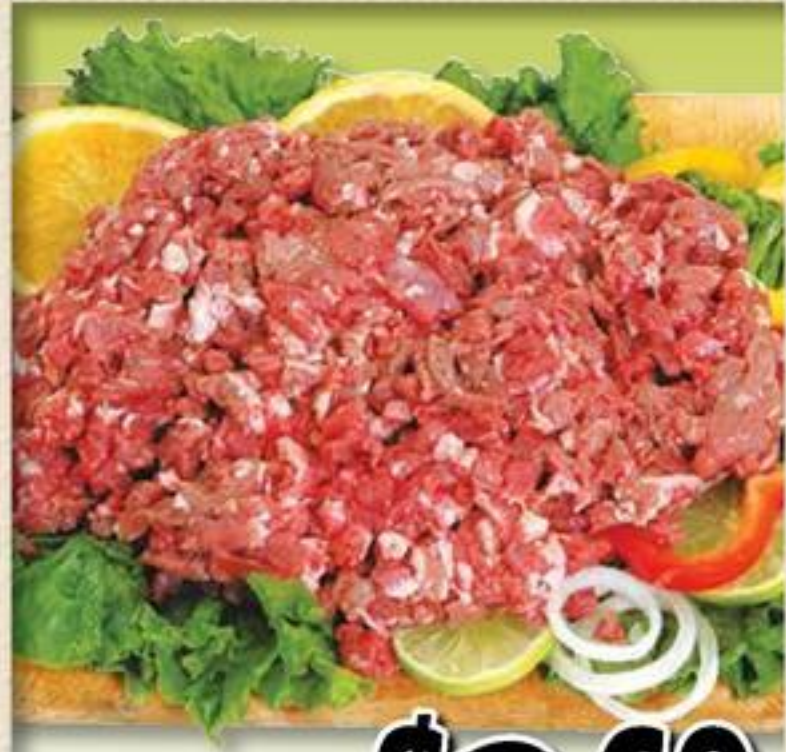

Fresh, By the Bag Only
Beef Diced Meat
Carne Picada de Res

$2.69
lb.