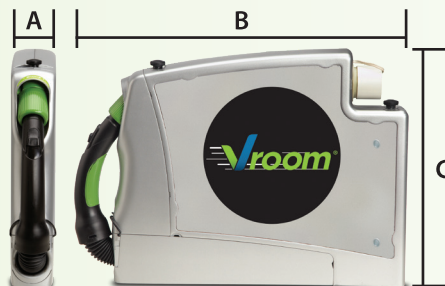

## Retractable Hose Makes Usage Easy & Fast

Simple to use, Vroom turns on and off automatically. When you're done vacuuming, the hose retracts and stays hidden until your next cleanup.

## Optional Tools/Tool Caddy Make Vroom Even More Convenient

Optional attached tool holder stores an adjustable wand and floor/rug tool for easy access and effortless cleaning.

## Two sizes to fit ALL Applications

Vroom is available in two sizes to accommodate all installations.

	Vroom 18	Vroom 24
A - Width	3"	3"
B - Depth	17.75"	21.75"
C - Height	15.5"	15.5"
Weight	13 lbs.	
Warranty	3 years	