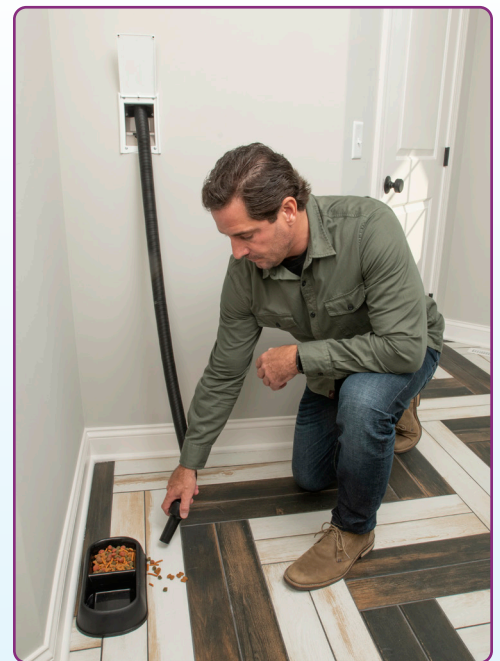

Spot[®]

The Fastest Way to Vacuum Life's Daily Messes

Life can be messy.

Make it cleaner with Spot[®]—the quick-clean, central vacuum accessory with a retractable hose. Imagine being able to clean up daily messes without having to get a bulky vacuum or other cleaning supplies. It's possible with Spot!

Spot brings the speed and power of your central vacuum to the high-traffic areas of your home like laundry rooms, pet areas, pantries, foyers and mudrooms. It is always there when you need it, but concealed in the wall when you don't.

Spot[®]

Just Reach for the Clean™!

Spot is easy to use, just pull the hose out, switch the system on and vacuum. When finished, twist the hose to release and the powerful suction retracts Spot back into place.

Spot is packed with features for a superior quick clean experience:

- Reaches up to 15'
- Built-in, 360° swivel hose handle
- Automatic lock and turn-off
- Valve doors available in several colors

Spot clean all your day-to-day messes