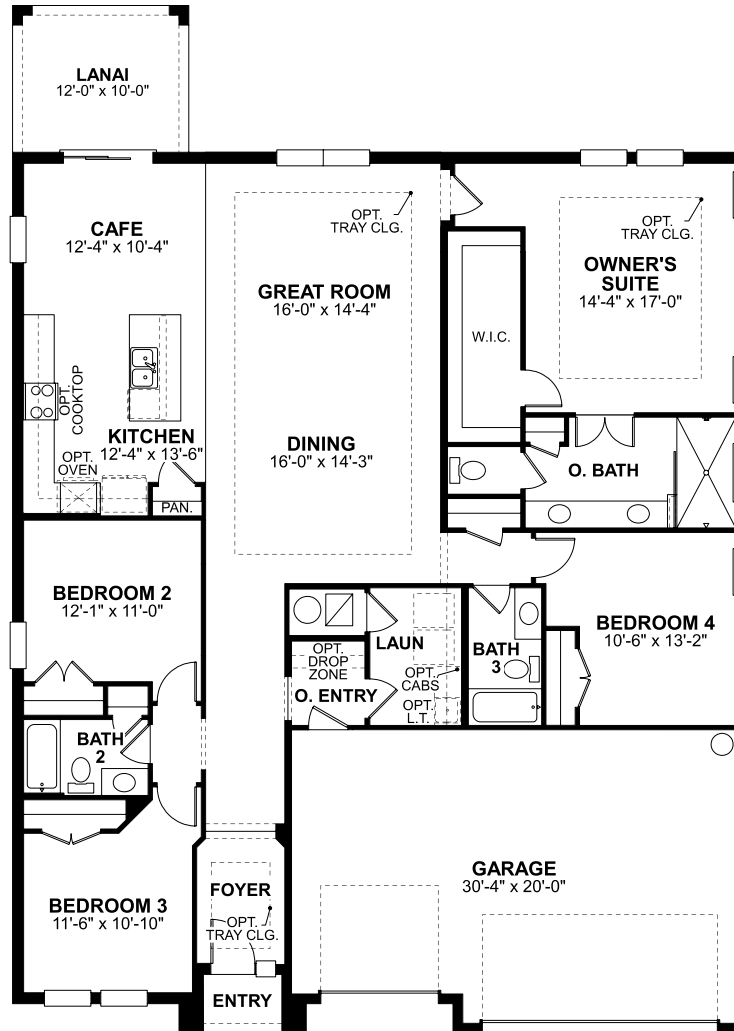

Crystal

First Floor

Because we are constantly improving our product, we reserve the right to revise, change, and/or substitute product features, dimensions, specifications, architectural details, and designs without notice. In addition, options shown may not be available in all communities. This brochure is for illustration purposes only and is not part of a legal contract. Prices are subject to change without notice. Room dimensions are approximate and calculated from inside of partition. Please see a New Home Consultant for details. Printed 07-21. Revision: 8/17/2023

Crystal

Available options for this floorplan:

Stairs to Opt. Bonus Room, Den, Den w/ Bedroom 3 En Suite, Shower @ Bath 2, Shower @ Bath 3, Alt. Owner's Bath, Alt. Owner's Bath 2, Valet, Multi-Gen Suite, 2nd Sink @ Multi-Gen Bath 2, Owner's Suite 2, 2nd Sink @ O. Bath 2, 29'-0" x 10'-0" Lanai Ext., 30'-4" x 24'-0" Garage Ext.

Crystal

Second Floor

Available options for this floor:

Bonus Room, Bedroom 5 at Bonus Room, Shower @ Bath 4

Because we are constantly improving our product, we reserve the right to revise, change, and/or substitute product features, dimensions, specifications, architectural details, and designs without notice. In addition, options shown may not be available in all communities. This brochure is for illustration purposes only and is not part of a legal contract. Prices are subject to change without notice. Room dimensions are approximate and calculated from inside of partition. Please see a New Home Consultant for details. Printed 07-21. Revision: 8/17/2023