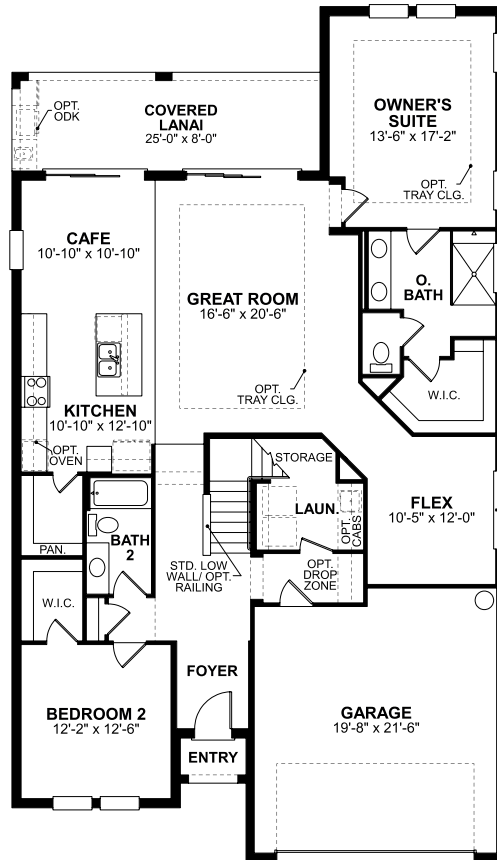

Daintree

First Floor

Available options for this floor:

Den, Tub/Shower @ O. Bath, 4' Garage Extension, Tandem Garage

Because we are constantly improving our product, we reserve the right to revise, change, and/or substitute product features, dimensions, specifications, architectural details, and designs without notice. In addition, options shown may not be available in all communities. This brochure is for illustration purposes only and is not part of a legal contract. Prices are subject to change without notice. Room dimensions are approximate and calculated from inside of partition. Please see a New Home Consultant for details. Printed 07-21. Revision: 6/21/2023

Daintree

Second Floor

Available options for this floor:

Bedroom 4

Because we are constantly improving our product, we reserve the right to revise, change, and/or substitute product features, dimensions, specifications, architectural details, and designs without notice. In addition, options shown may not be available in all communities. This brochure is for illustration purposes only and is not part of a legal contract.

Prices are subject to change without notice. Room dimensions are approximate and calculated from inside of partition. Please see a New Home Consultant for details. Printed 07-21. Revision: 6/21/2023