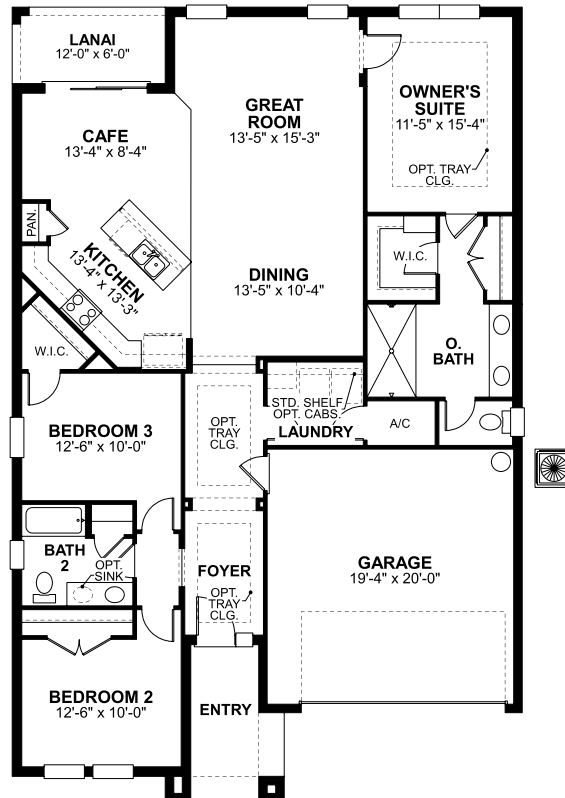

Arlington

First Floor

Available options for this floor:

Tub/Shower @ O. Bath, 12' x 10' Lanai, 22' x 16' Lanai

Because we are constantly improving our product, we reserve the right to revise, change, and/or substitute product features, dimensions, specifications, architectural details, and designs without notice. In addition, options shown may not be available in all communities. This brochure is for illustration purposes only and is not part of a legal contract. Prices are subject to change without notice. Room dimensions are approximate and calculated from inside of partition. Please see a New Home Consultant for details. Printed 07-21. Revision: 8/18/2023