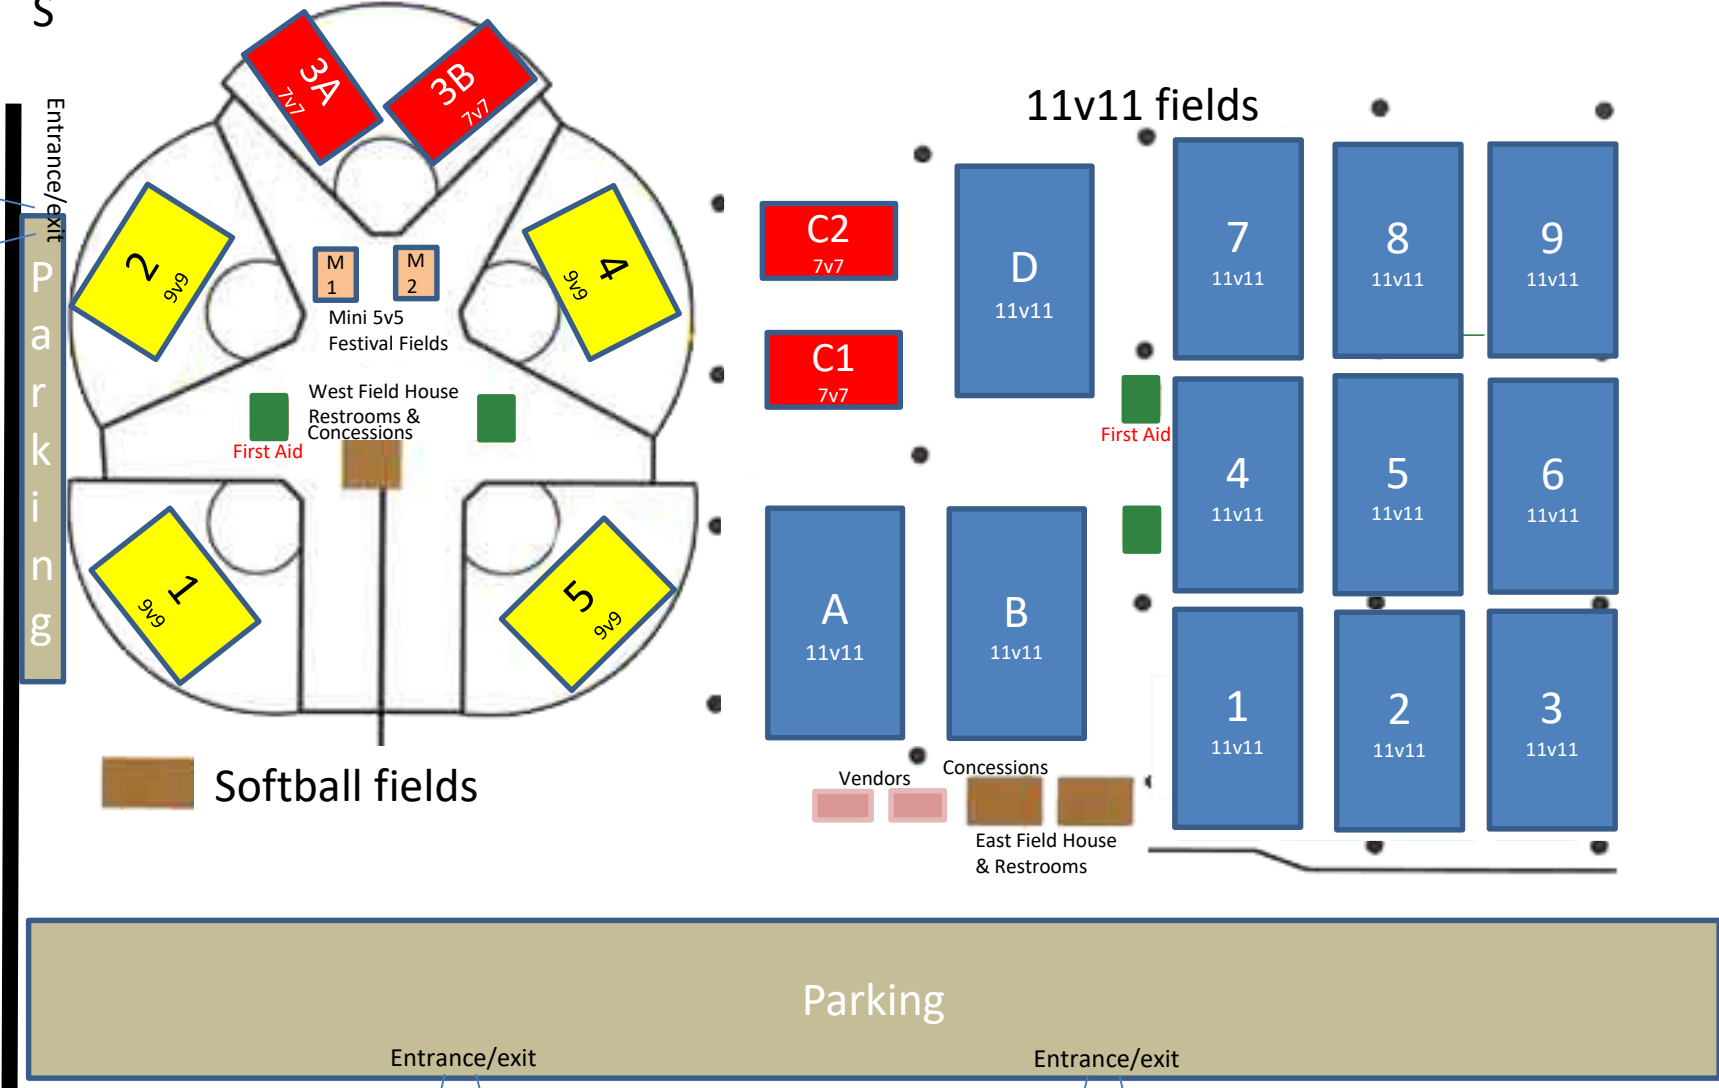

# Florida State University Rec SportsPlex ASG Capital Cup

WEST

EAST

Rankin Avenue  
Entrance/exit  
P  
a  
r  
k  
i  
n  
g

Eisenhower Road

Rankin Avenue

3950 Tyson Rd

Entrance/exit

Entrance/exit

Parking

Softball fields

11v11 fields

D  
11v11

7  
11v11

8  
11v11

9  
11v11

2  
11v11

3  
11v11

M  
1

M  
2

Mini 5v5  
Festival Fields

West Field House  
Restrooms &  
Concessions

Vendors

Concessions

East Field House  
& Restrooms

First Aid

First Aid