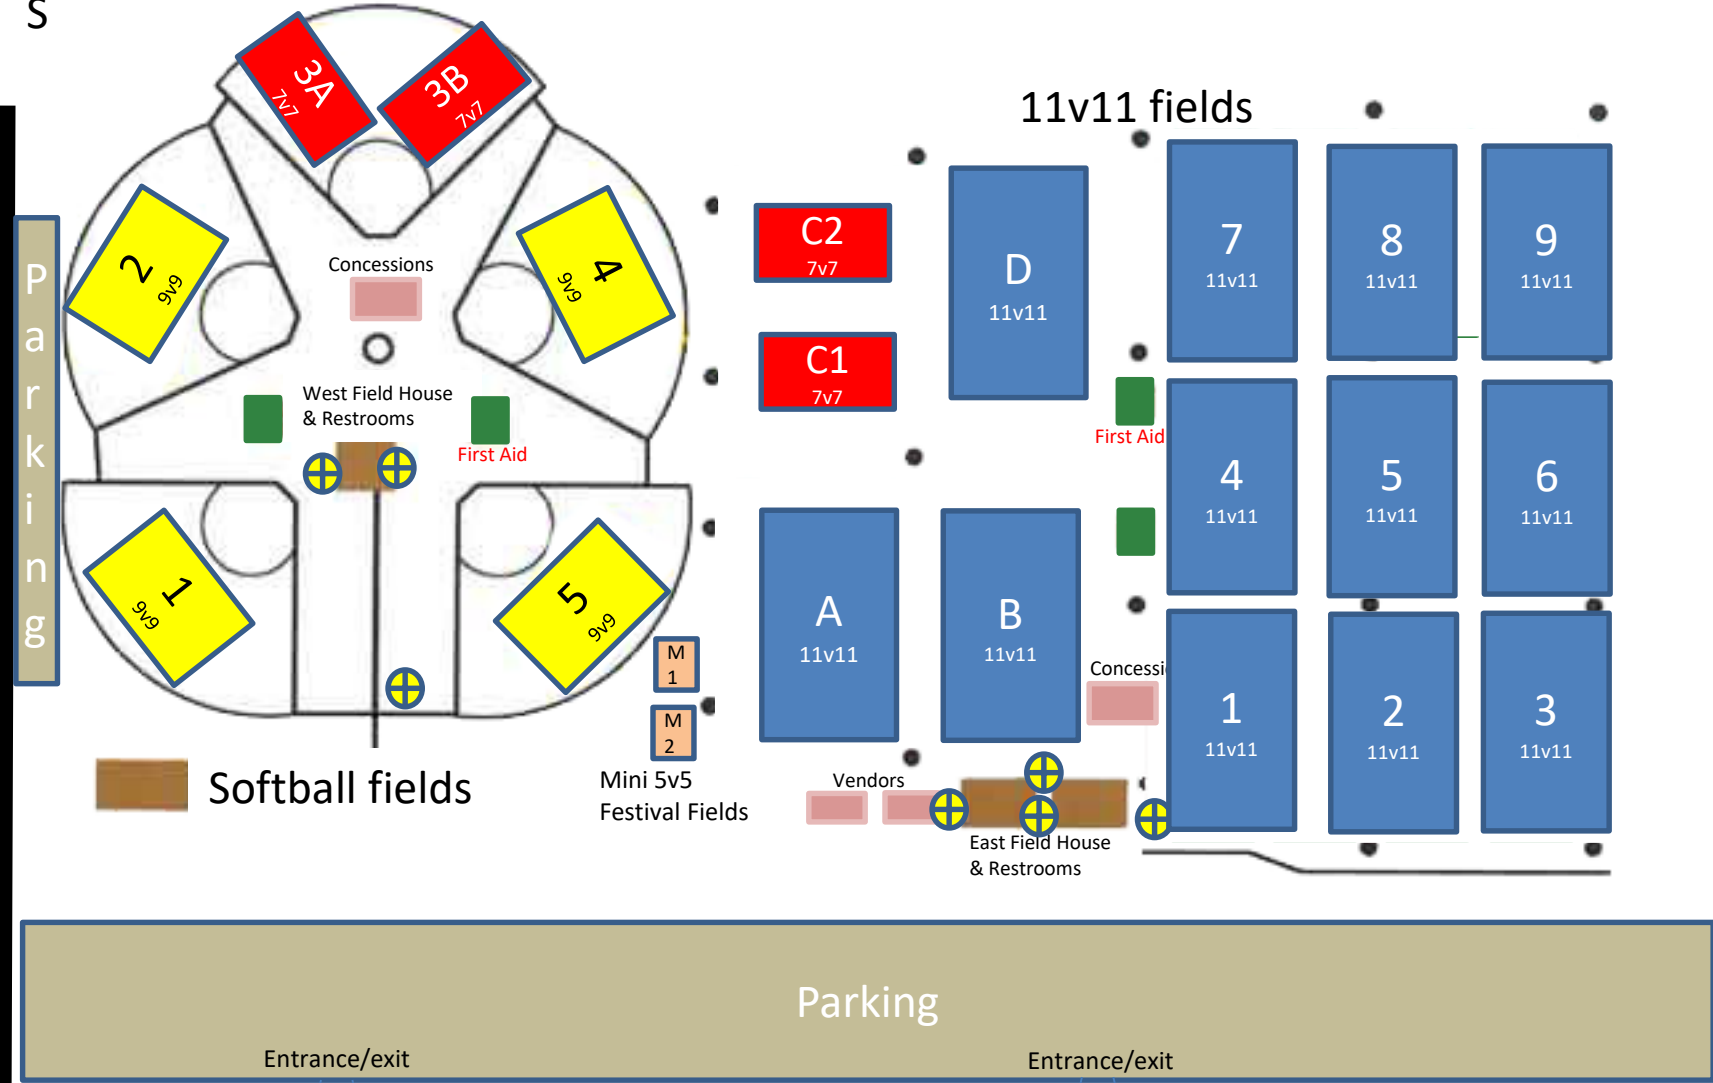

# Florida State University Rec SportsPlex

WEST

EAST

Parking

11v11 fields

Softball fields

Mini 5v5  
Festival Fields

Parking

Entrance/exit

Entrance/exit

3950 Tyson Rd

Hand Sanitizer Stations

Rankin Avenue

Eisenhower Road