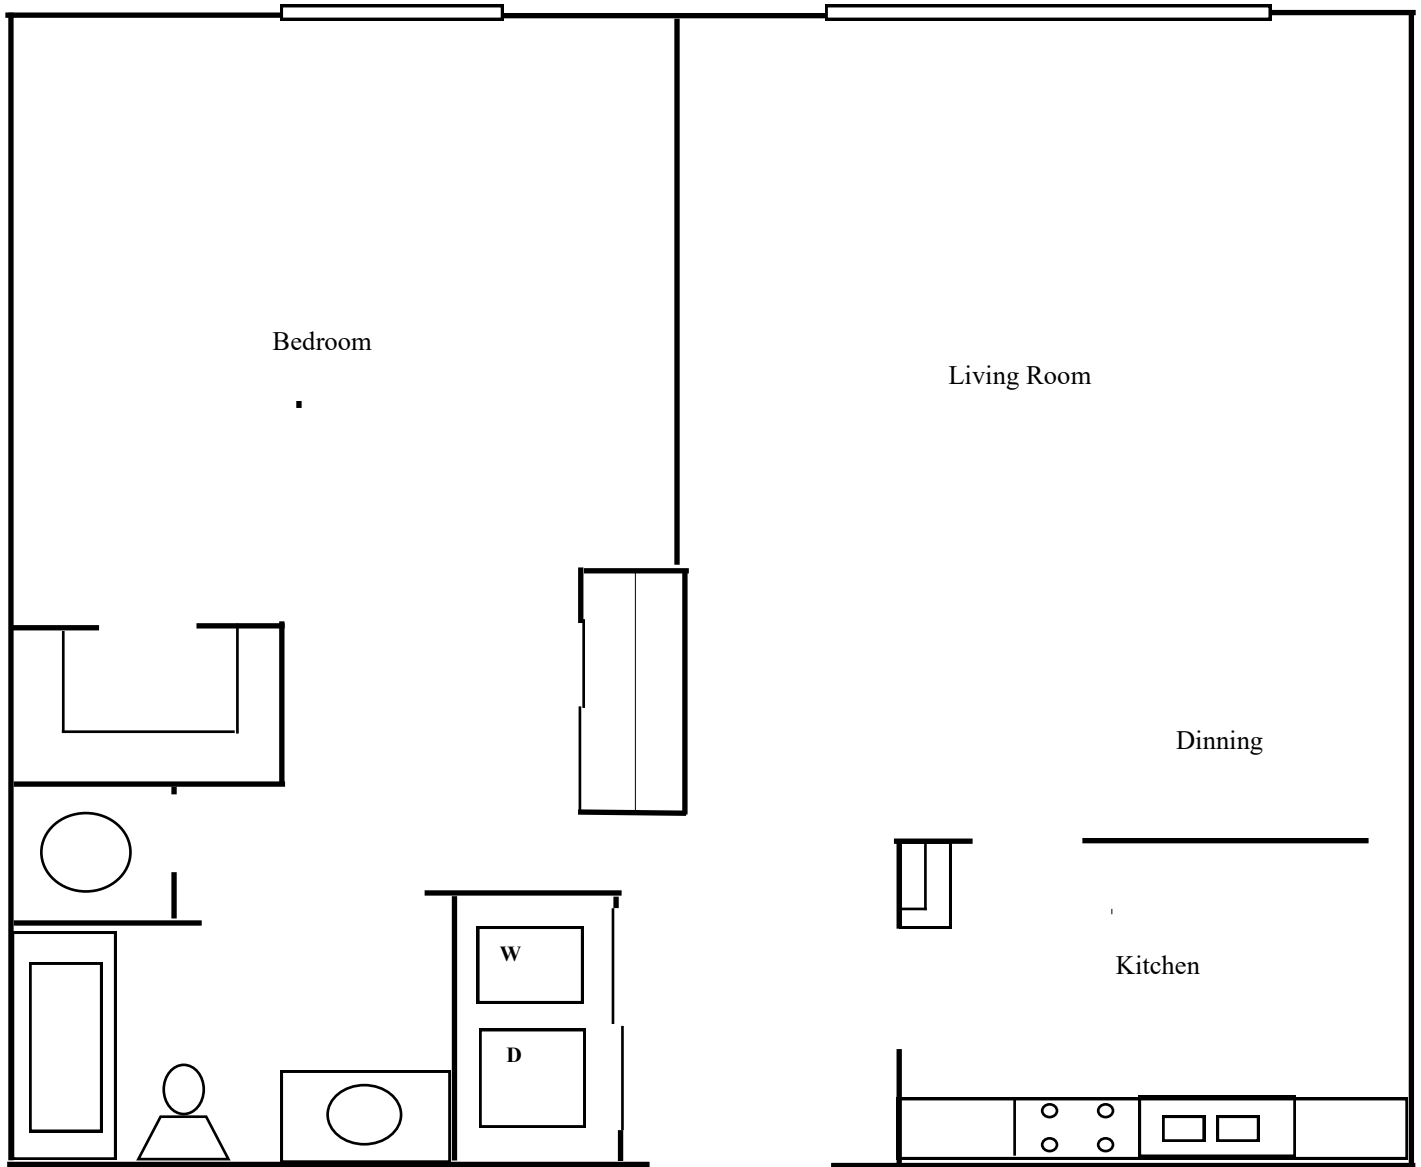

# *One Bedroom unit*

*767 Square feet*

The one bedroom apartment home offers a spacious layout complete with a walk-in closet and on-suite laundry facilities along with a full size kitchen. The large bedroom will accommodate a king size bed and our double wall construction will insure you sleep peacefully.