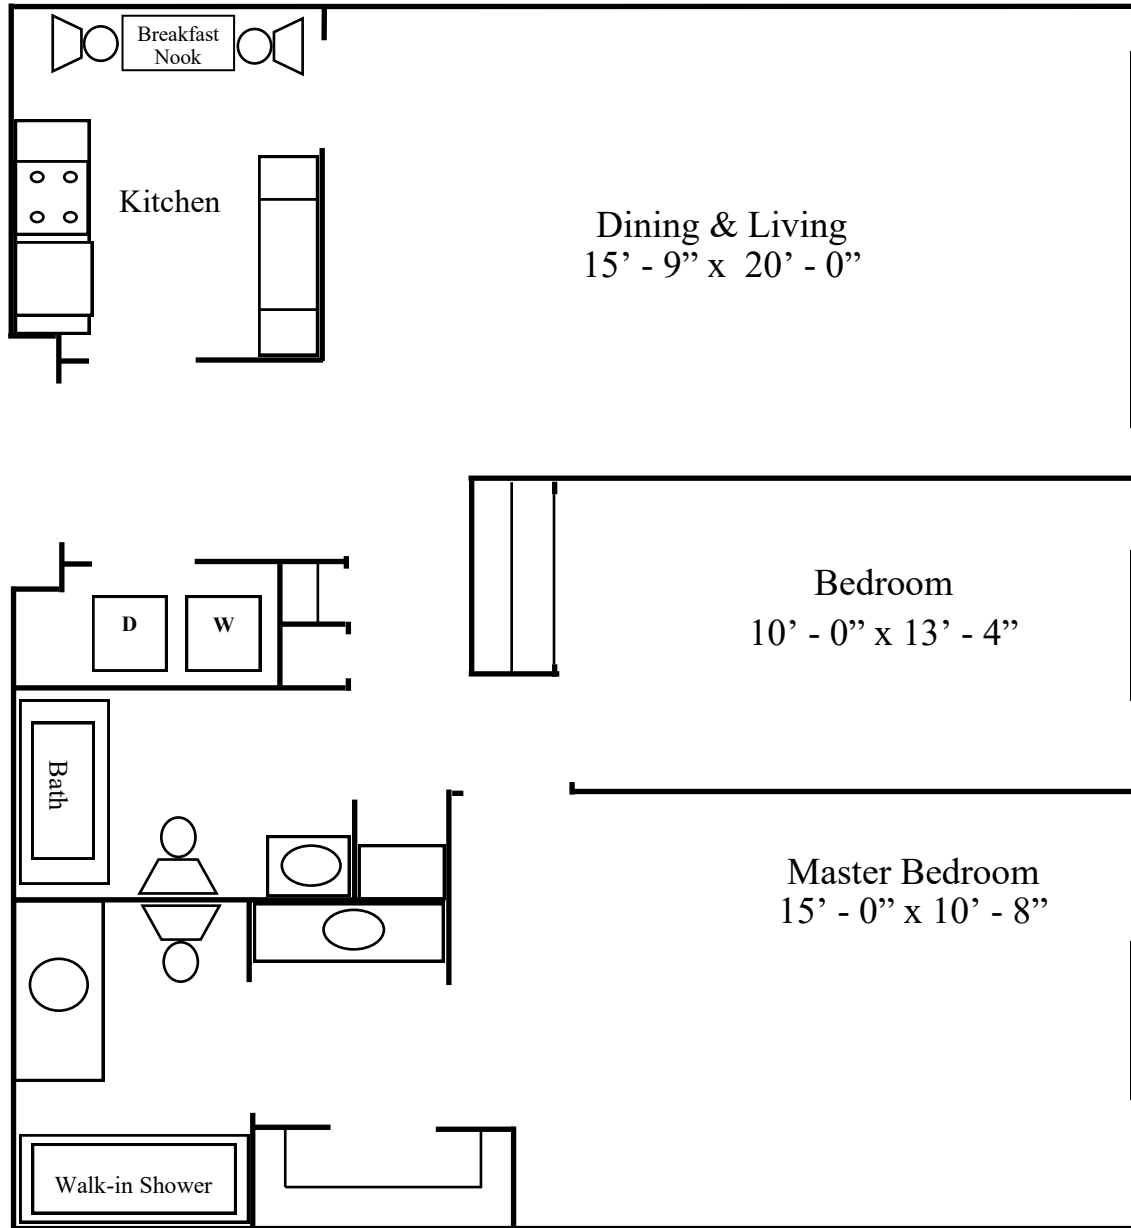

Two Bedroom
1,140 Sq. Ft.

This two bedroom apartment home offers the flexibility of having a guest room, additional space for an office, home theater, hobby room, or whatever you imagine.

The dedicated dinning space and light offered by extra large windows offer an ambiance that would be difficult to duplicate

The walk-in closet in the master suite is large enough to hold all your clothes and the bedroom big enough for your king size bed. A choice of a walk-in shower or a soaker tub means you live your life your way.