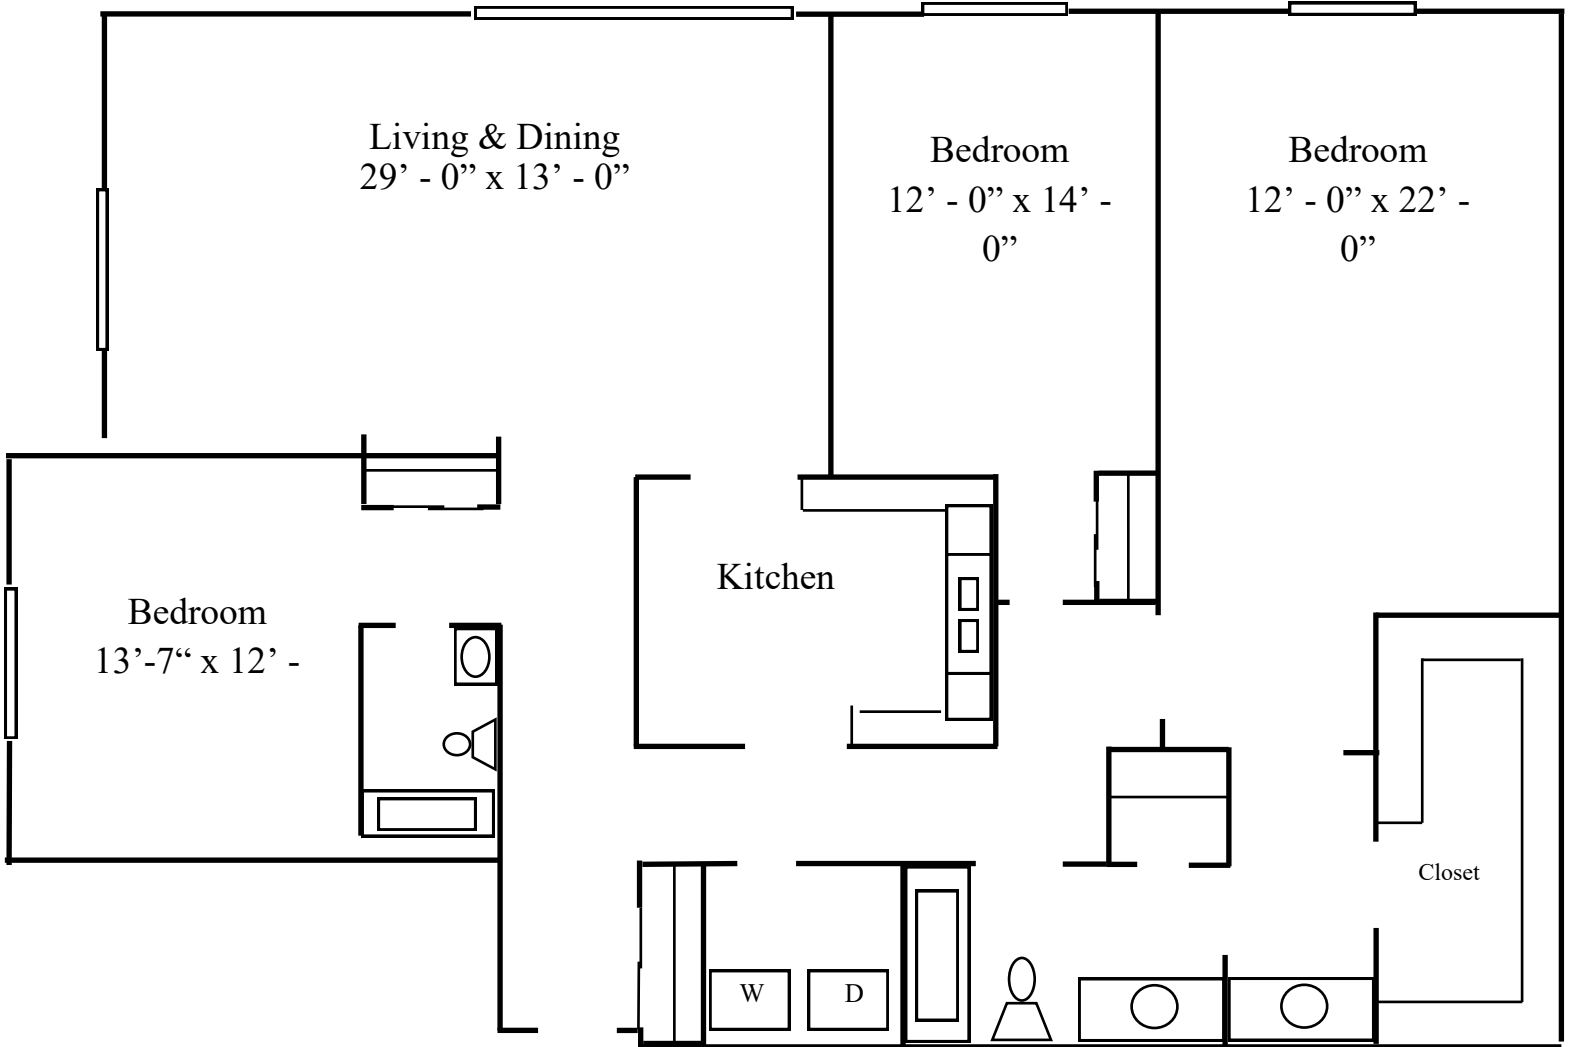

Three Bedroom Deluxe *1,760 Square feet*

This three bedroom apartment home offers the flexibility of having a guest room plus additional space for an office, home theater, hobby room, or whatever you imagine.

The dedicated dining space and light offered by extra large windows confer an ambiance that would be difficult to duplicate

The walk-in closet in the master suite is large enough to hold all your clothes and the bedroom big enough for your king size bed. A choice of a walk-in shower or a soaker tub means you live your life your way.