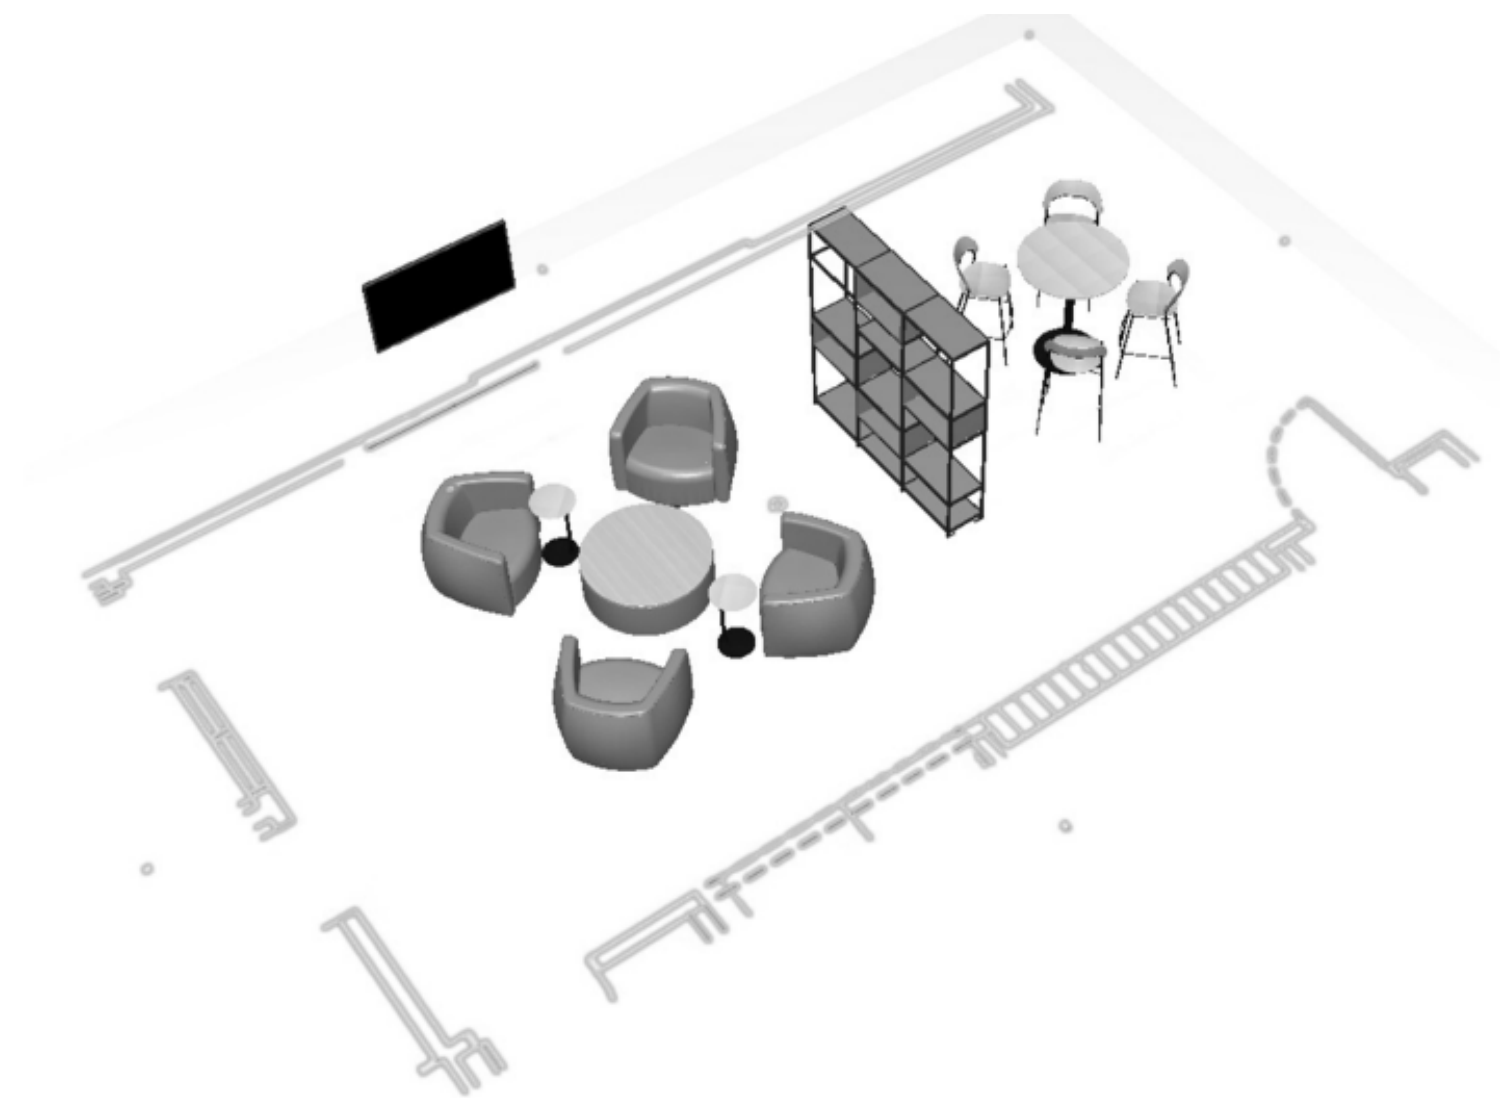

## 1<sup>ST</sup> AVENUE LOUNGE

ARIEL BAR STOOL  
AND Q6 BAR TABLE  
DAVIS

LOCHLYN  
SHELVING/ROOM  
DIVIDER  
NATIONAL

LOUNGE CHAIRS  
NATIONAL JOVALIE

Q6 LAP TOP TABLE  
DAVIS

OTTOMAN /COFFEE  
TABLE  
KIMBALL JOELLE

# 10 . BREAKROOM