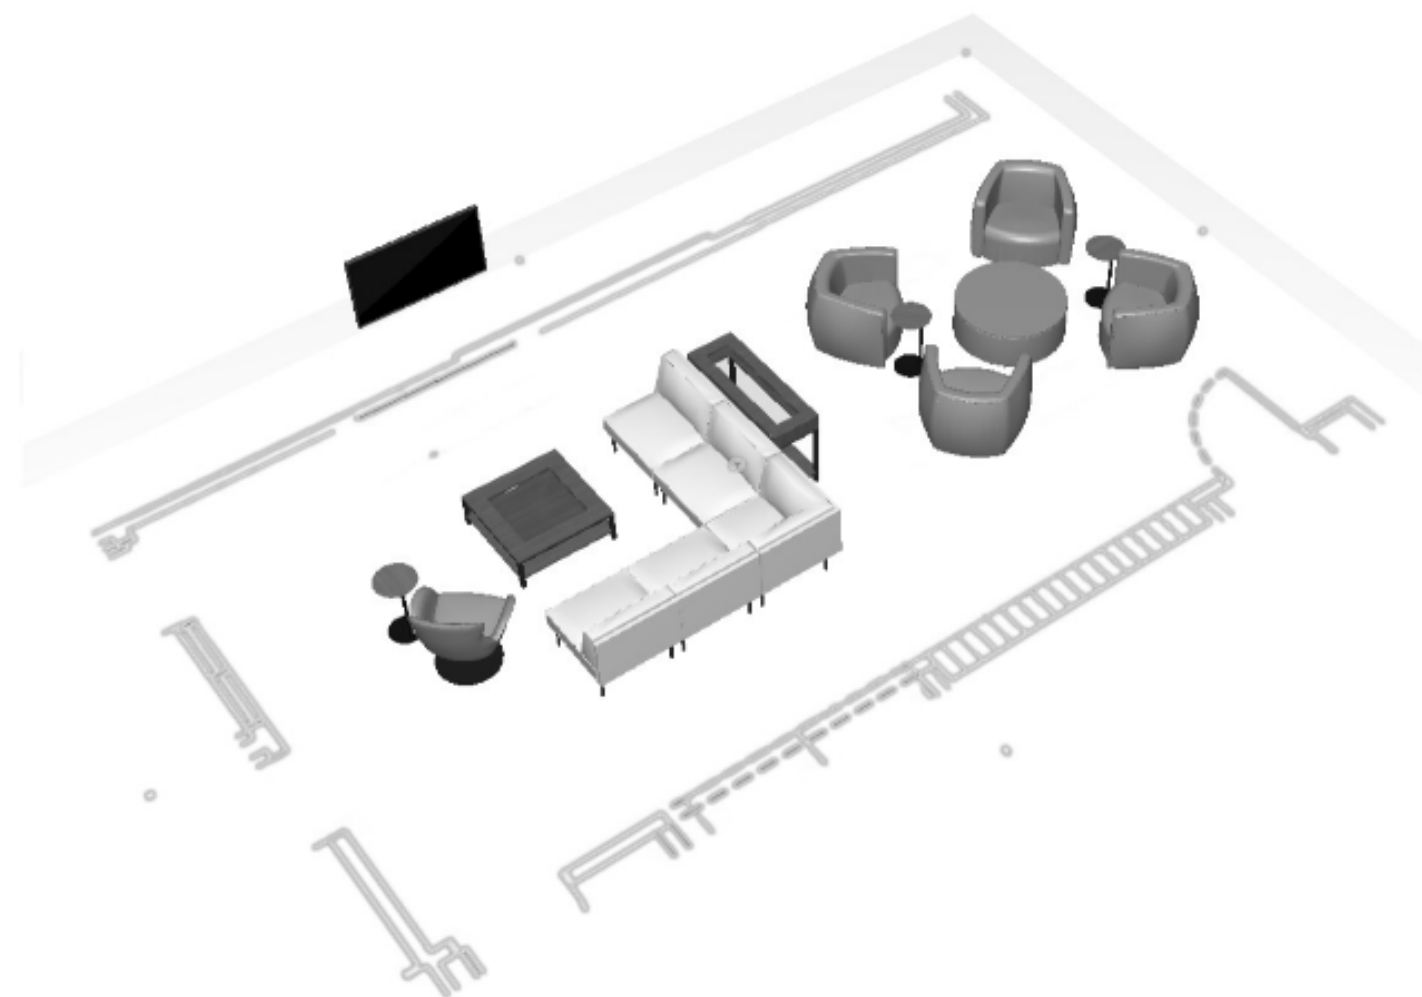

## 1<sup>ST</sup> AVENUE LOUNGE

OTTOMAN /COFFEE TABLE  
KIMBALL JOELLE

LOUNGE CHAIRS  
NATIONAL JOVALIE

Q6 LAP TOP TABLE  
DAVIS

MOD SECTIONAL SOFA  
HBF

IDARA LOUNGE CHAIR  
NATIONAL