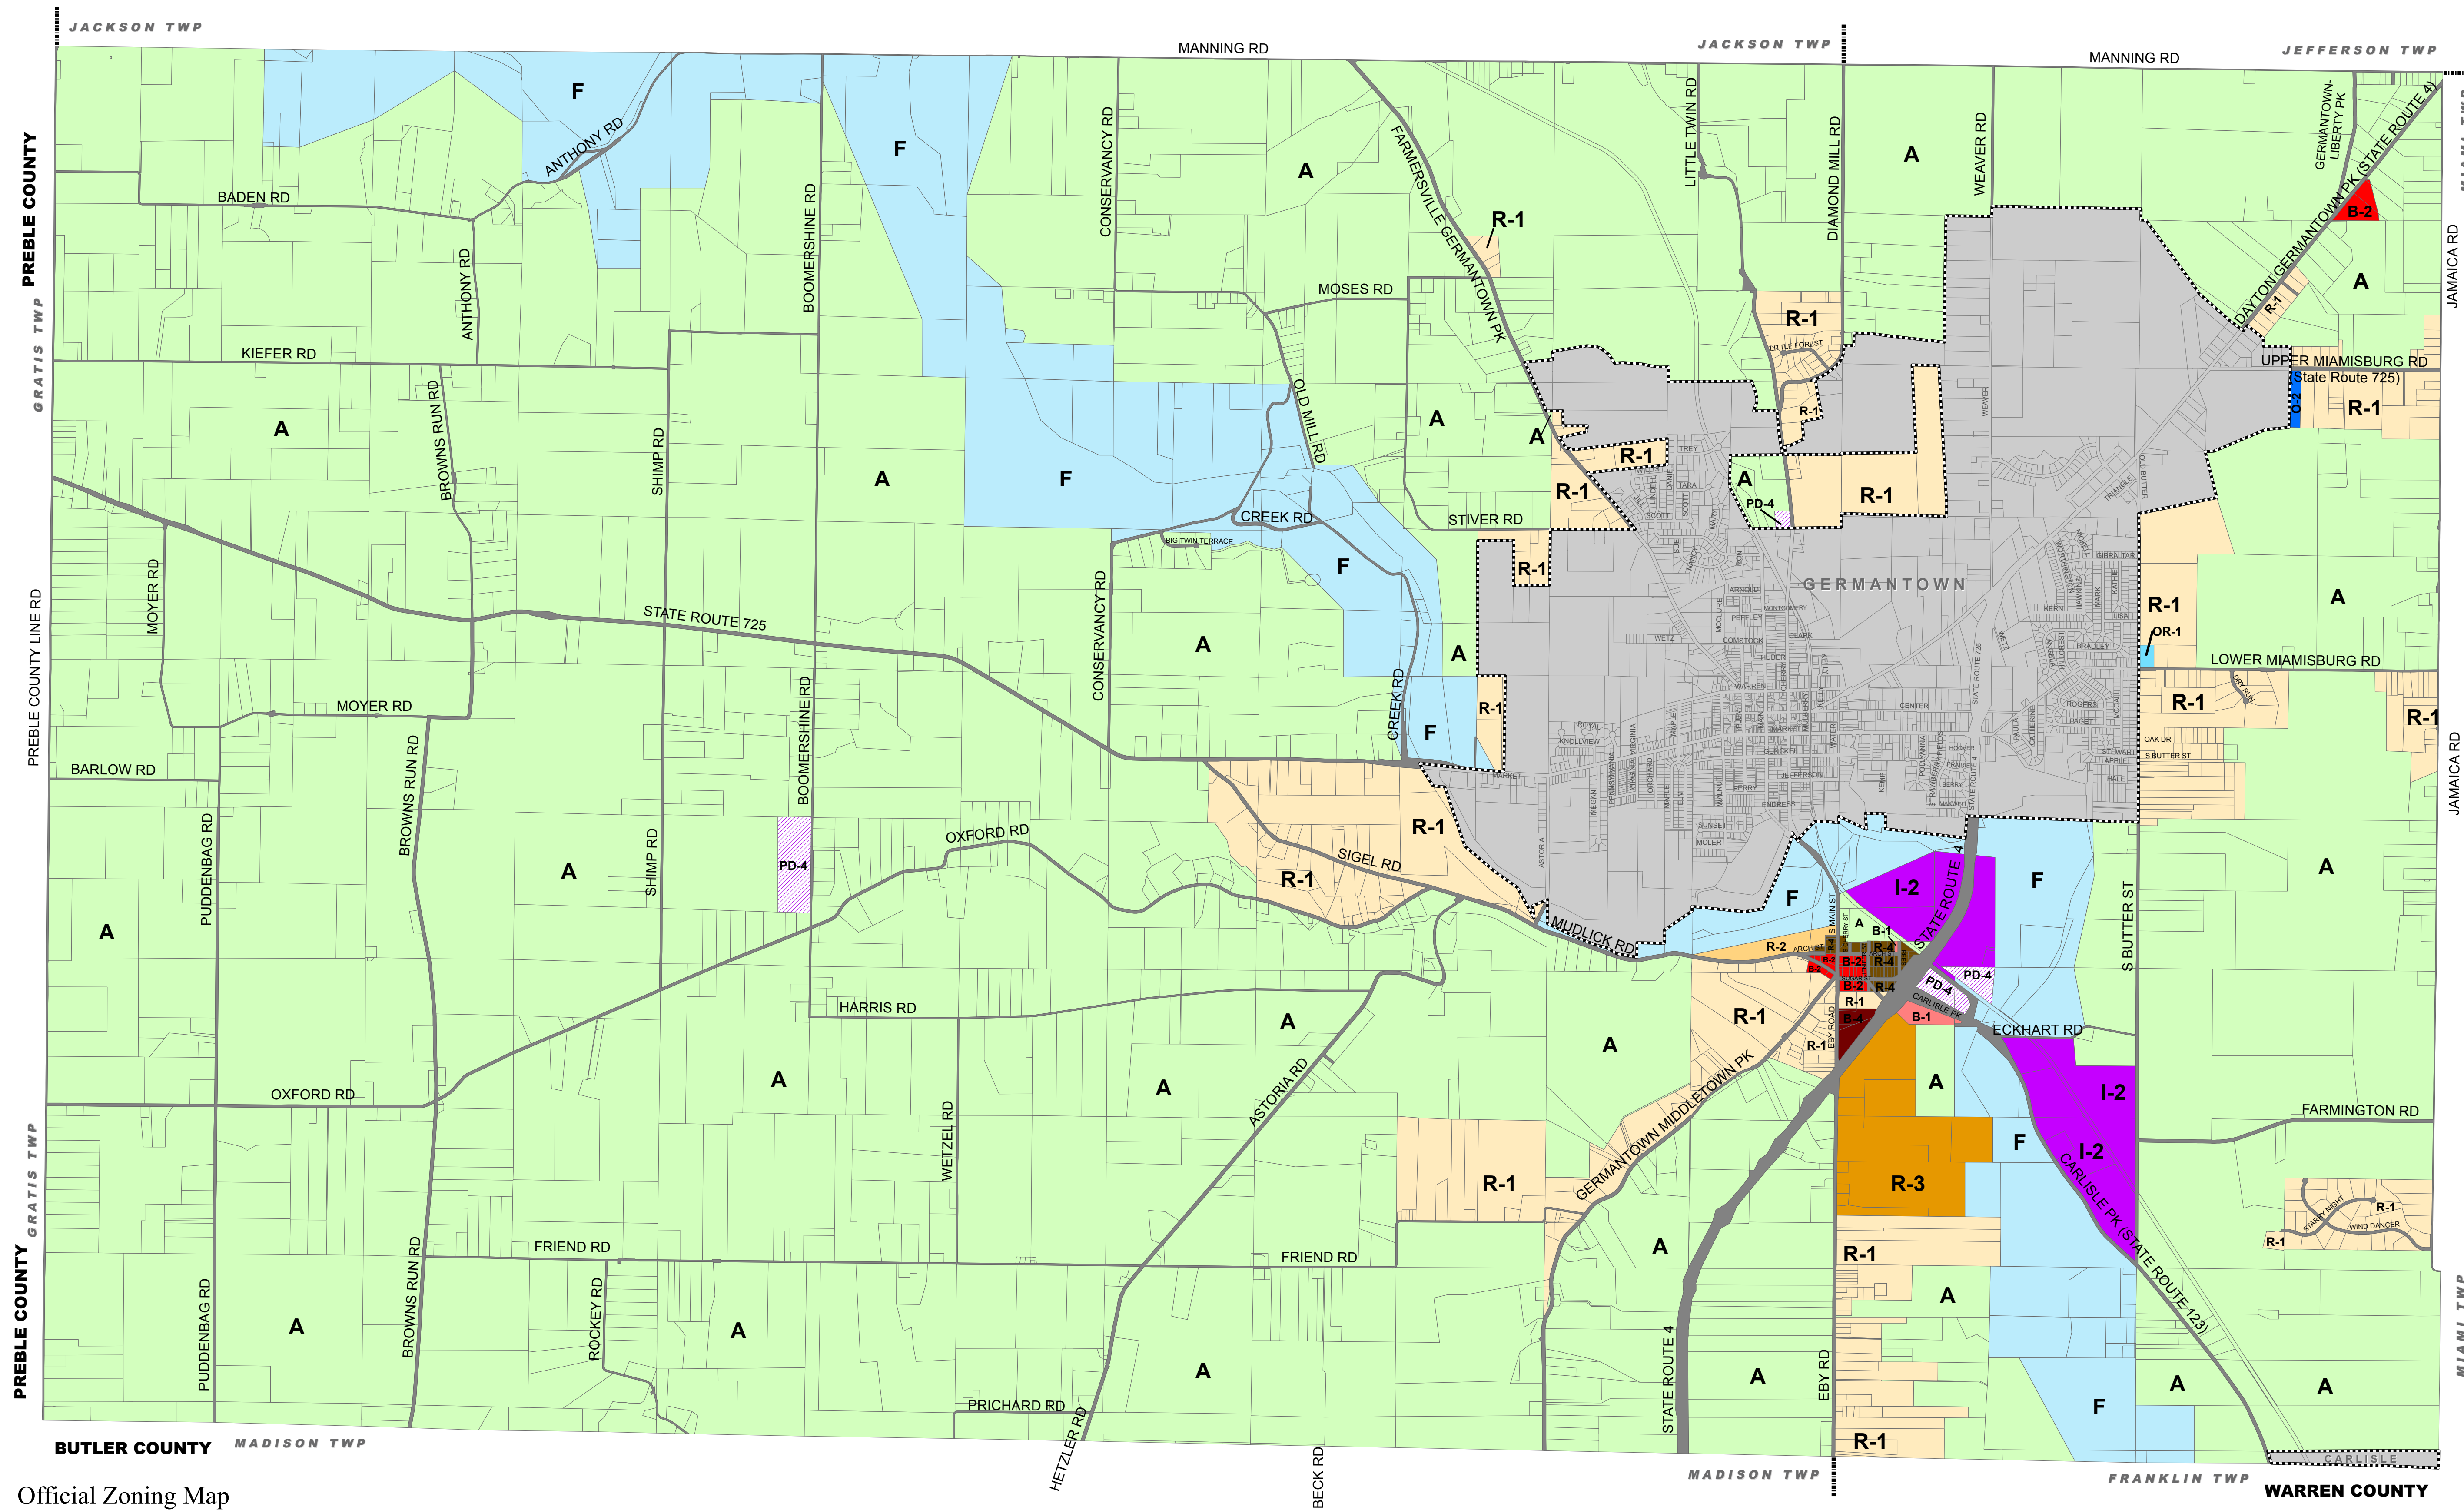

Zoning Map of German Township - Montgomery County, Ohio

ZONING	
[Light Green]	"A" AGRICULTURE
[Yellow]	"R-1" SINGLE FAMILY RESIDENTIAL
[Orange]	"R-2" SINGLE FAMILY RESIDENTIAL
[Brown]	"R-3" SINGLE FAMILY RESIDENTIAL
[Dark Brown]	"R-4" SINGLE FAMILY RESIDENTIAL
[Light Blue]	"OR-1" OFFICE RESIDENTIAL
[Blue]	"O-2" OFFICE
[Pink]	"B-1" NEIGHBORHOOD BUSINESS
[Red]	"B-2" BUSINESS
[Dark Red]	"B-4" BUSINESS
[Light Purple]	"PD-4" PLANNED INDUSTRIAL
[Purple]	"I-2" GENERAL INDUSTRIAL
[Light Blue]	"F" FLOODPLAIN

Official Zoning Map
 Original Approval Date: February 16, 1978 - Resolution #78-3
 Revised Approval Date: June 23, 2014 - Resolution #2014-27
 Current Print: January 25, 2015

12102 State Route 725 West
 Germantown, Ohio 45327-9761