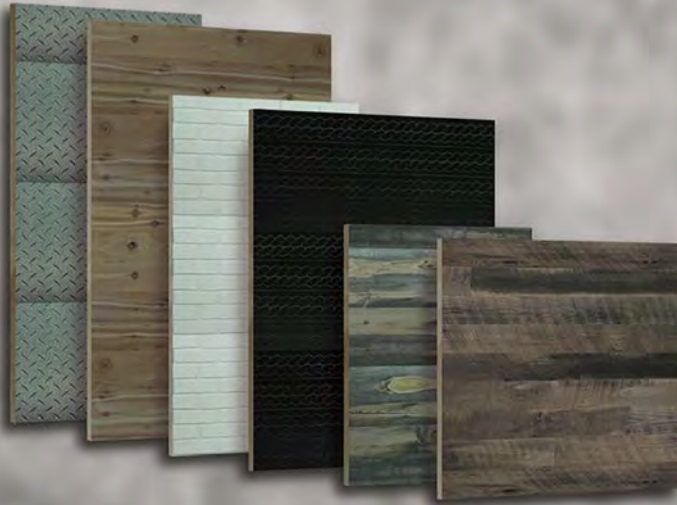

LOZIER™ FIXTURE INSERTS

You are no longer limited to pegboard or uninteresting printed slatwall to put into your Lozier™ Fixtures. All of our styles and colors are available as Inserts for Lozier™ Fixtures - whether you need our exclusive 3D Textured Slatwall or our equally exclusive 3D Textured Decorative Wall Panels.

Sizes of all our 3D Textured Panel Inserts