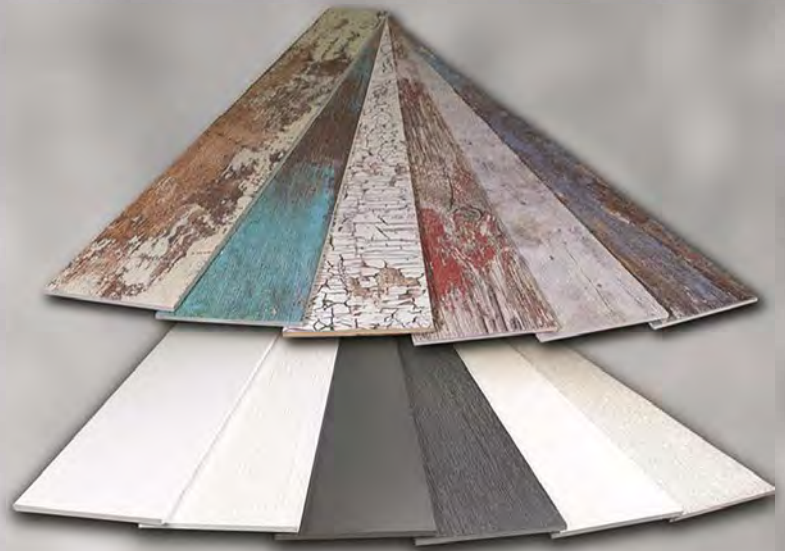

## Available Sizes

- Heights: 4', 6' and 8'
- Widths: 2' or 4'

## Choose any of our:

- Slatwall colors and styles
- Pipe Finishes
  - Black
  - Bronze
  - Rust
  - Sandblasted

Available single or double sided

# SUPERIOR SHIPLAP

---

Brick - Brownstone Superior Shiplap

Our Superior Shiplap planks are available in all of these brick and wood styles. They are only 1/4 - 3/8" thick, extra lightweight, and they all have heavy duty peel and stick adhesive for easy installation.