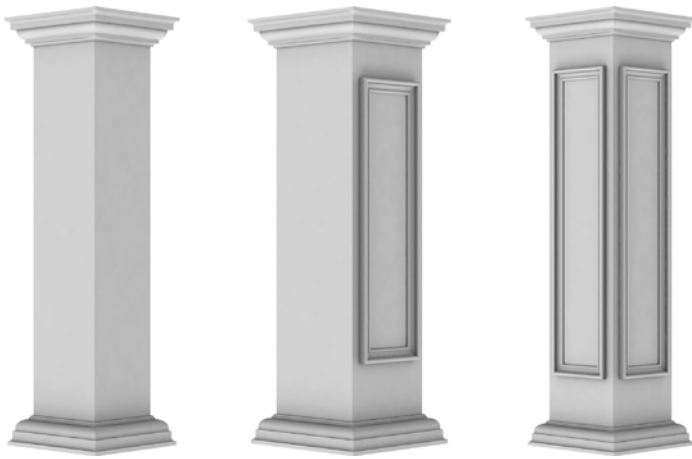

SYSTEM COMPONENTS

100+ OPTIONS *Heights 18" – 42"*

ARCADIAN AVALON BRADFORD EMBASSY HAMILTON LEGACY WELLINGTON YORK

NEWEL POSTS

FINIALS

- Spans 16' lengths
- Light-weight, easy install
- Low maintenance
- Pre-built runs available