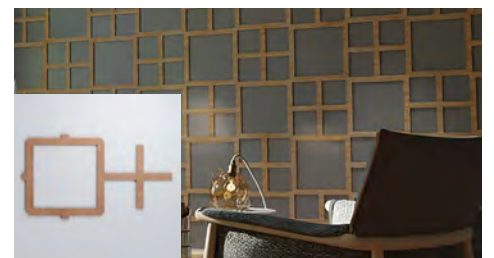

Infuse personality into the project with our DIY Fretwork for an elegant or playful point of interest. Overlay the panels on a dark wall for a bold contrast or paint the same color as the wall but with different sheen for a subtle 3D effect. Create a unique space and elevate your wall or ceiling into a work of art. Available in over 60 designs, 8 materials, 4 sizes, and multiple thicknesses, pick the perfect combination for you.

DESIGNS

SQUARE