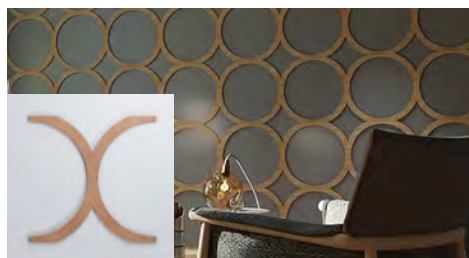

Infuse personality into the project with our DIY Fretwork for an elegant or playful point of interest. Overlay the panels on a dark wall for a bold contrast or paint the same color as the wall but with different sheen for a subtle 3D effect. Create a unique space and elevate your wall or ceiling into a work of art. Available in over 60 designs, 8 materials, 4 sizes, and multiple thicknesses, pick the perfect combination for you.

DESIGNS

GEOMETRIC