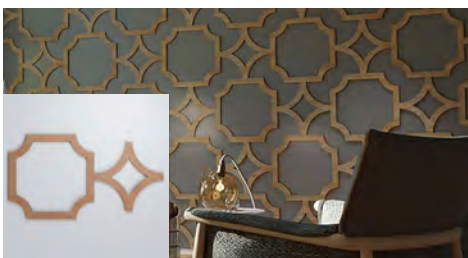

ALTERNATING