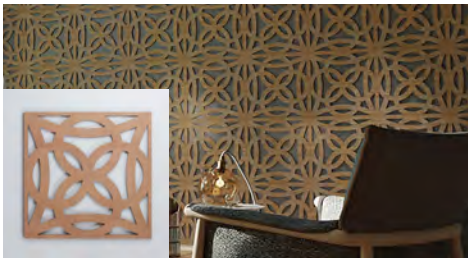

DESIGNS

ORNATE