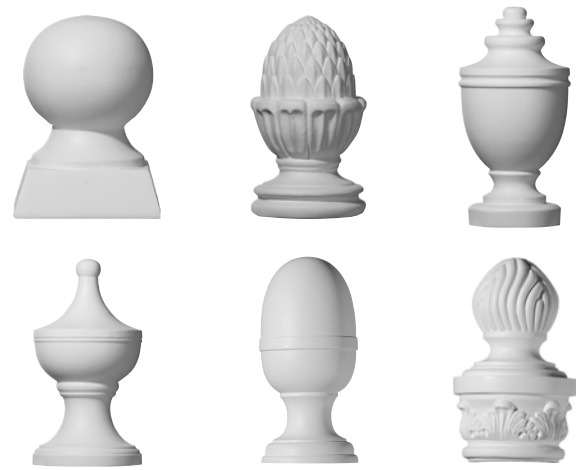

SYSTEM COMPONENTS

100+ OPTIONS *Heights 18" – 42"*

ARCADIAN AVALON BRADFORD EMBASSY HAMILTON LEGACY WELLINGTON YORK

NEWEL POSTS

FINIALS

- Spans 16' lengths
- Light-weight, easy install
- Low maintenance
- Pre-built runs available