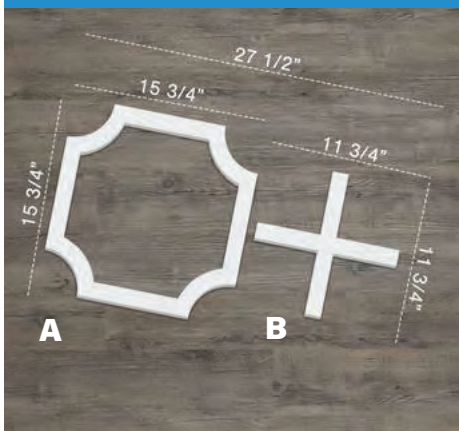

SMALL PANEL SET
Part #: WALP16X16BRD
Price: $11.16

A: 15 3/4"W x 15 3/4"H
B: 11 3/4"W x 11 3/4"H
Assembled: 27 1/2"W x 15 3/4"H
Thickness: 3/8"