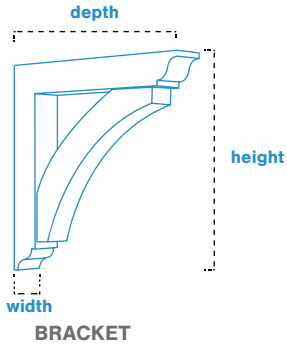

STANDARD QUICKSHIP & CUSTOM SIZES

MACHINE-CUT, HAND-CRAFTED

UNLIMITED OPTIONS

DESIGN YOUR OWN

Our exclusive online design tool allows you to create endless product options. If you can dream it, we can make it. Add your personality with a limitless range of shapes, sizes, and thicknesses.

When off-the-shelf products just won't do, our leading product line is the perfect solution. Project-perfect products at off-the-shelf pricing.

BRACKET ?

DEPTH: 18 0

HEIGHT: 18 0

WIDTH: 4 0

LAP BRACE ?

OPTION: None

BRACKET STYLE

STYLE: Traditional

CONSTRUCTION

BRACKET: Open

BRACE: Closed

Need Help?