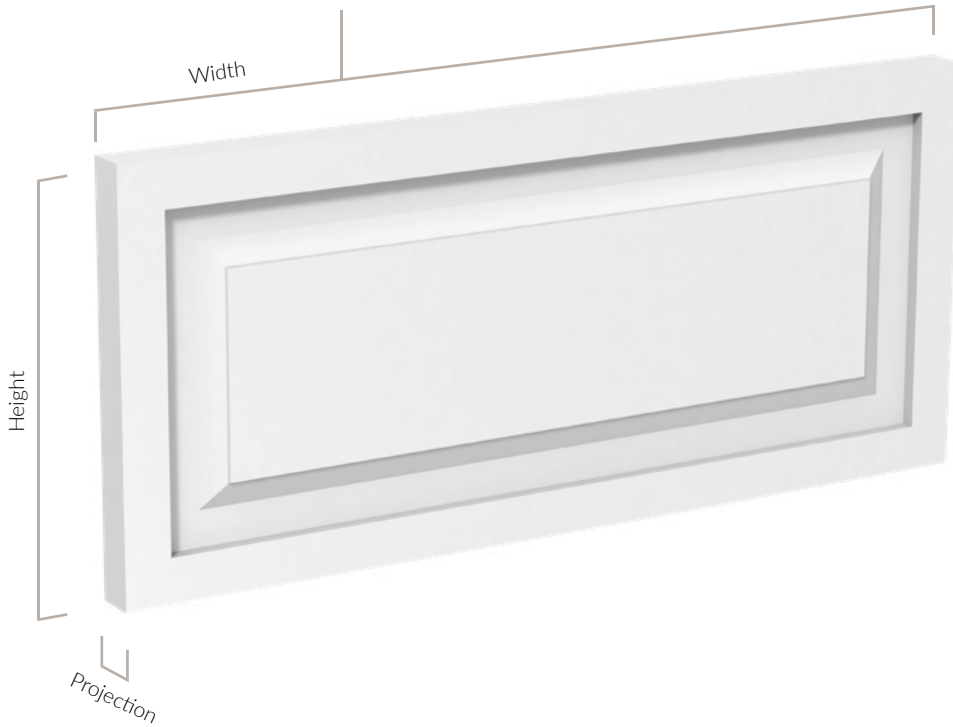

DESIGN YOUR OWN

Extend the appearance of your window for a grander style. Our panels span the width of the window frame and can be used above or below to create a transom effect. Create the illusion of larger views with our easy to install, ultra-durable panels.

1. 1 CHOOSE A STYLE:
   _____
2. 2 ENTER MEASUREMENTS:
   H: _____ W: _____ P: _____
3. 3 CHOOSE BUILD:
   Smooth, Raised Panel, Recessed

DIMENSIONS

Projection from $\frac{3}{8}$ " to 2"
Height from 10" to 96"
Width from 10" to 96"

PANEL STYLES

There are various styles to choose from, including:

AND
MORE...