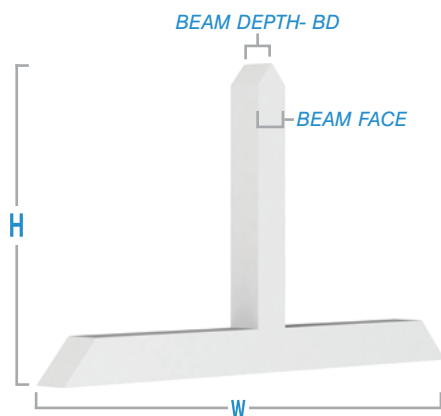

HOW TO ORDER

1 CHOOSE A STYLE

2 CHOOSE BEAM SIZE

3 CHOOSE WIDTH AND PITCH