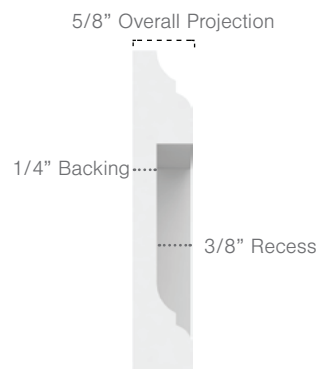

LEGACY WINDOW PANEL