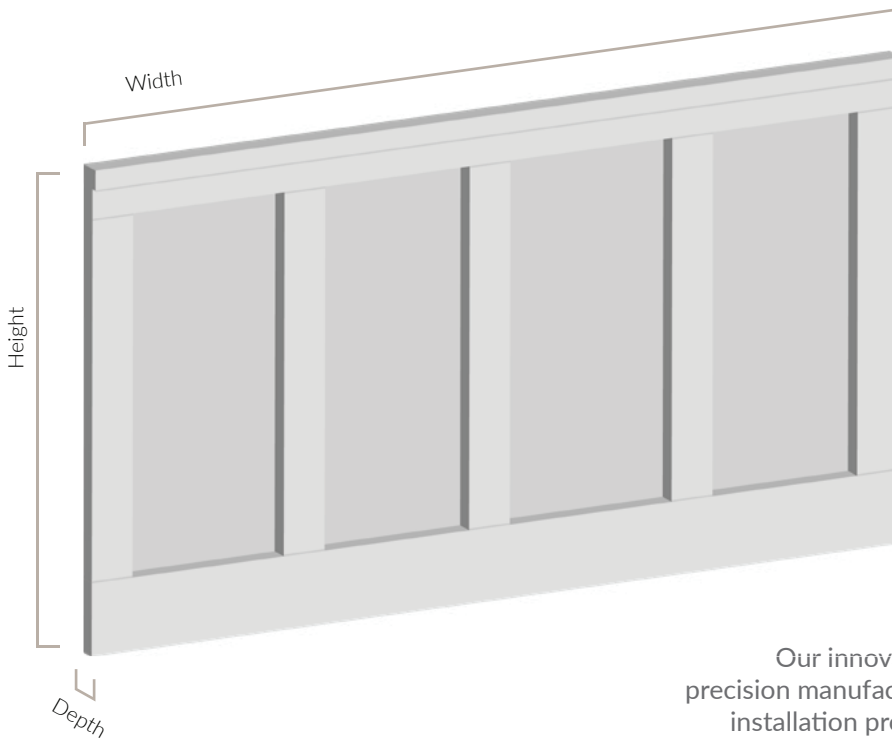

Styles

Classic Shaker

Deluxe

Beadboard

Shiplap

DIMENSIONS

Height from 20" to 96"
Width from 20" to 96"
Depth from $\frac{3}{8}$ " to 2"

Our innovative line introduces seamless design with precision manufacturing, offering a convenient and efficient installation process. Our kits prove to have an authentic wood look and feel, without the necessary maintenance, delivering better durability and minimal upkeep.