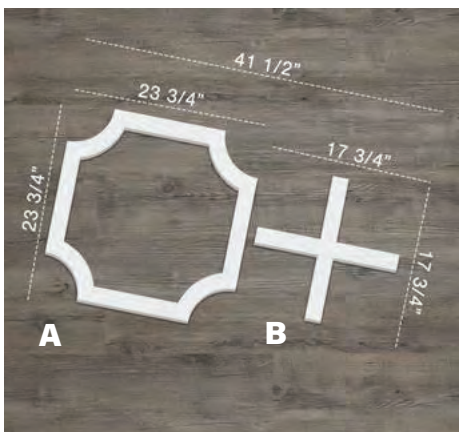

A: 15 3/4"W x 15 3/4"H
B: 12 3/4"W x 12 3/4"H
Assembled: 28 1/2"W x 15 3/4"H
Thickness: 3/8"

BIG PANEL SET
Part #: WALP24X24CHF
Price: \$25.38

A: 23 3/4"W x 23 3/4"H
B: 19 1/4"W x 19 1/4"H
Assembled: 43"W x 23 3/4"H
Thickness: 3/8"

BRADLEY

SMALL PANEL SET
Part #: WALP16X16BRD
Price: \$11.16

A: 15 3/4"W x 15 3/4"H
B: 11 3/4"W x 11 3/4"H
Assembled: 27 1/2"W x 15 3/4"H
Thickness: 3/8"

BIG PANEL SET
Part #: WALP24X24BRD
Price: \$25.38

A: 23 3/4"W x 23 3/4"H
B: 17 3/4"W x 17 3/4"H
Assembled: 41 1/2"W x 23 3/4"H
Thickness: 3/8"