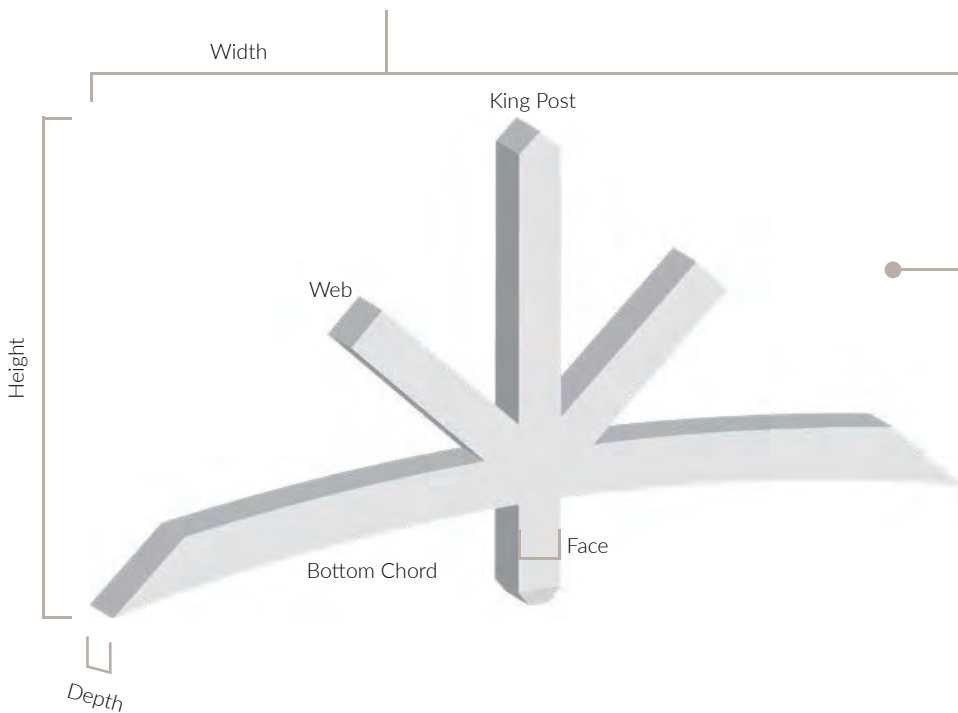

STANDARD SIZES AVAILABLE FOR
 NATIONWIDE
QUICKSHIP

HUNTINGTON STYLE *HUN

MEDITERRANEAN STYLE *MED

NEW BRIGHTON STYLE *NEB

NEWPORT STYLE *NEW

PESCADERO STYLE *PEC

YORKTOWN STYLE *YOR

PRODUCT #	WIDTH	HEIGHT	LENGTH	\$
RFT06X06X12*	6"	6"	12"	\$41.60
RFT06X06X16*	6"	6"	16"	\$48.80
RFT06X06X20*	6"	6"	20"	\$56.00
RFT06X06X24*	6"	6"	24"	\$63.20
RFT06X06X30*	6"	6"	30"	\$74.00
RFT06X06X36*	6"	6"	36"	\$84.80
RFT06X06X42*	6"	6"	42"	\$95.60
RFT06X08X12*	6"	8"	12"	\$48.80
RFT06X08X16*	6"	8"	16"	\$58.40
RFT06X08X20*	6"	8"	20"	\$68.00
RFT06X08X24*	6"	8"	24"	\$77.60
RFT06X08X30*	6"	8"	30"	\$92.00
RFT06X08X36*	6"	8"	36"	\$106.40
RFT06X08X42*	6"	8"	42"	\$120.80
RFT06X10X12*	6"	10"	12"	\$56.00
RFT06X10X16*	6"	10"	16"	\$68.00
RFT06X10X20*	6"	10"	20"	\$80.00
RFT06X10X24*	6"	10"	24"	\$92.00
RFT06X10X30*	6"	10"	30"	\$110.00
RFT06X10X36*	6"	10"	36"	\$128.00
RFT06X10X42*	6"	10"	42"	\$146.00

IMPERVIOUS TO SALT WATER CLIMATES
RESISTANT TO MOISTURE AND INSECTS

DESIGN YOUR OWN

Gable brackets are an excellent addition to homes or large venues to add architectural interest and detail. These handcrafted pieces look great in gazebos and pergolas and are a perfect way to dress up peaks, porches, and entryways.

- 1 CHOOSE A STYLE:

- 2 ENTER MEASUREMENTS:
H: _____ W: _____ P: _____
- 3 CHOOSE OPTIONS:
Vertical Webs, Post, Frame

DIMENSIONS

Height from 12" to 72"
Width from 12" to 144"
Depth from 1" to 8"
Face from 3" to 8"