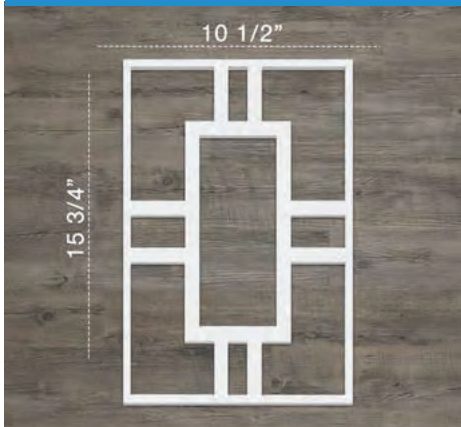

SMALL PANEL
Part #: WALP16X16HAS
Price: $7.44

10 1/2"W x 15 3/4"H
Thickness: 3/8"