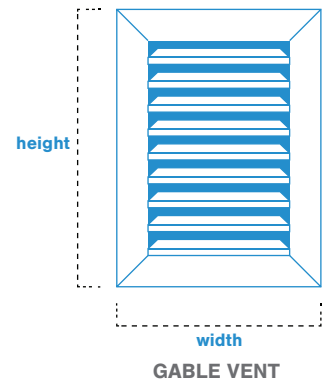

STANDARD QUICKSHIP & CUSTOM SIZES

MACHINE-CUT, HAND-CRAFTED

UNLIMITED OPTIONS

DESIGN YOUR OWN

Our exclusive online design tool allows you to create endless product options. If you can dream it, we can make it. Add your personality with a limitless range of shapes, sizes, and thicknesses.

When off-the-shelf products just won't do, our leading product line is the perfect solution. Project-perfect products at off-the-shelf pricing.

BRACKET ?

DEPTH: 18 0

HEIGHT: 18 0

WIDTH: 4 0

LAP BRACE ?

OPTION: None

BRACKET STYLE

STYLE: Traditional

CONSTRUCTION

BRACKET: Open

BRACE: Closed

Need Help?