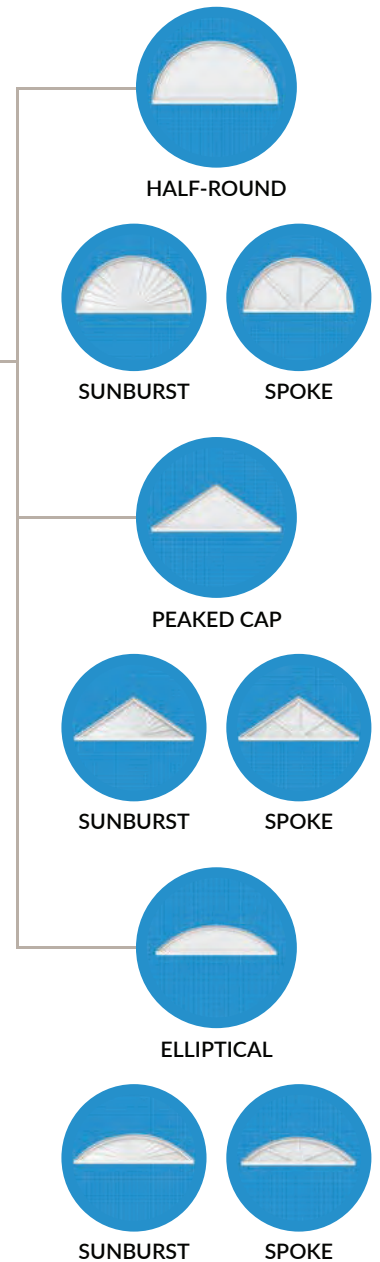

- 1 CHOOSE A STYLE:

- 2 ENTER MEASUREMENTS:
H: _____ W: _____ P: _____
- 3 CHOOSE PLACEMENT
Window or Entryway

DIMENSIONS

Height from 12" to 50"
Width from 24" to 100"

PEDIMENT STYLES

There are various styles to choose from, including:

ELLIPTICAL

STYLE 00

Smooth

STYLE 01

Sunburst

STYLE 04

Spoked

BOTTOM WIDTH	OVERALL WIDTH	BOTTOM PROJECTION	TOP PROJECTION	HEIGHT	\$ STYLE 00	\$ STYLE 01	\$ STYLE 04
24"	24"	2"	2"	7"	\$55.16	\$57.18	\$56.17
26"	26"	2"	2"	7 1/2"	\$58.40	\$60.74	\$59.57
28"	28"	2"	2"	8"	\$61.88	\$64.57	\$63.22
30"	30"	2"	2"	8 1/2"	\$65.60	\$68.66	\$67.13
32"	32"	2"	2"	9"	\$69.56	\$73.02	\$71.29
34"	34"	2"	2"	9 1/2"	\$73.76	\$77.64	\$75.70
36"	36"	2"	2"	10"	\$78.20	\$82.52	\$80.36
38"	38"	2"	2"	10 1/2"	\$82.88	\$87.67	\$85.27
40"	40"	2"	2"	11"	\$87.80	\$93.08	\$90.44
42"	42"	2"	2"	11 1/2"	\$92.96	\$98.76	\$95.86
44"	44"	2"	2"	12"	\$98.36	\$104.70	\$101.53
46"	46"	2"	2"	12 1/2"	\$104.00	\$110.90	\$107.45
48"	48"	2"	2"	13 "	\$109.88	\$117.37	\$113.62
50"	50"	2"	2"	13 1/2"	\$116.00	\$124.10	\$120.05
52"	52"	2"	2"	14"	\$122.36	\$131.10	\$126.73
54"	54"	2"	2"	14 1/2"	\$128.96	\$138.36	\$133.66
56"	56"	2"	2"	15"	\$135.80	\$145.88	\$140.84
58"	58"	2"	2"	15 1/2"	\$142.88	\$153.67	\$148.27
60"	60"	2"	2"	16"	\$150.20	\$161.72	\$155.96
62"	62"	2"	2"	16 1/2"	\$157.76	\$170.04	\$163.90
64"	64"	2"	2"	17"	\$165.56	\$178.62	\$172.09
66"	66"	2"	2"	17 1/2"	\$173.60	\$187.46	\$180.53
68"	68"	2"	2"	18"	\$181.88	\$196.57	\$189.22
70"	70"	2"	2"	18 1/2"	\$190.40	\$205.94	\$198.17
72"	72"	2"	2"	19"	\$199.16	\$215.58	\$207.37
74"	74"	2"	2"	19 1/2"	\$208.16	\$225.48	\$216.82
76"	76"	2"	2"	20"	\$217.40	\$235.64	\$226.52
78"	78"	2"	2"	20 1/2"	\$226.88	\$246.07	\$236.47
80"	80"	2"	2"	21"	\$236.60	\$256.76	\$246.68
82"	82"	2"	2"	21 1/2"	\$246.56	\$267.72	\$257.14
84"	84"	2"	2"	22"	\$256.76	\$278.94	\$267.85
86"	86"	2"	2"	22 1/2"	\$267.20	\$290.42	\$278.81