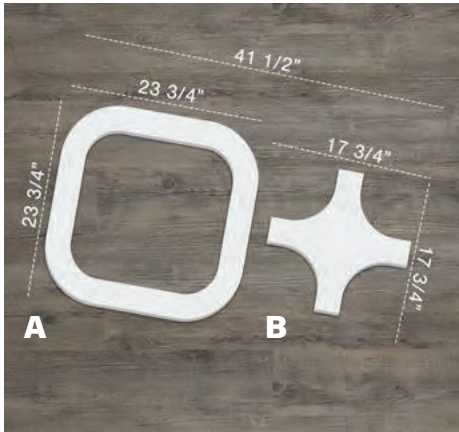

BIG PANEL SET
Part #: WALP24X24LAN
Price: $25.38

A: 23 3/4"W x 23 3/4"H
B: 17 3/4"W x 17 3/4"H
Assembled: 41 1/2"W x 23 3/4"H
Thickness: 3/8"

LOCKHART