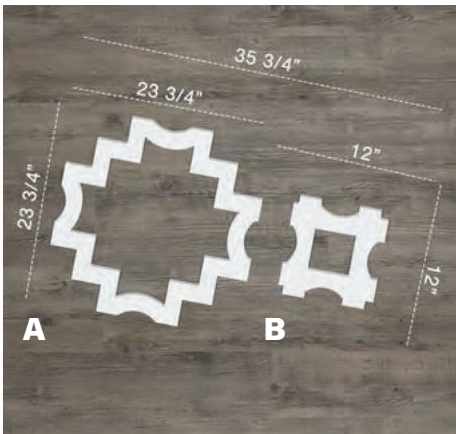

A: 23 3/4"W x 23 3/4"H
B: 17 3/4"W x 17 3/4"H
Assembled: 41 1/2"W x 23 3/4"H
Thickness: 3/8"

CORDOVA

SMALL PANEL SET
 Part #: WALP16X16CRV
 Price: \$11.16

A: 15 3/4"W x 15 3/4"H
B: 8"W x 8"H
Assembled: 23 3/4"W x 15 3/4"H
Thickness: 3/8"