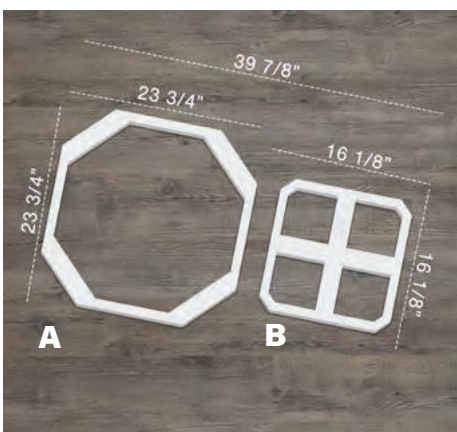

BIG PANEL SET
Part #: WALP24X24JHN
Price: $25.38

A: 23 3/4"W x 23 3/4"H
B: 16 1/8"W x 16 1/8"H
Assembled: 39 7/8"W x 23 3/4"H
Thickness: 3/8"