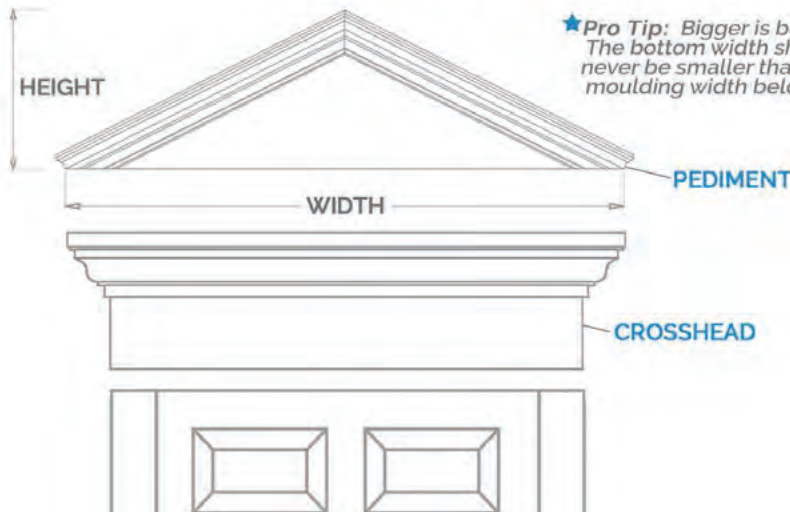

DESIGN YOUR OWN

Our modern pediment line proves to enhance the look of doors and windows or improve an empty exterior space. PVC pediments are extremely quick and easy to install, giving your home a classic and distinctive look.

1. 1 CHOOSE A STYLE:
   _____
2. 2 ENTER MEASUREMENTS:
   H: _____ W: _____ P: _____
3. 3 CHOOSE PLACEMENT
   Window or Entryway

DIMENSIONS

Height from 12" to 50"
Width from 24" to 100"