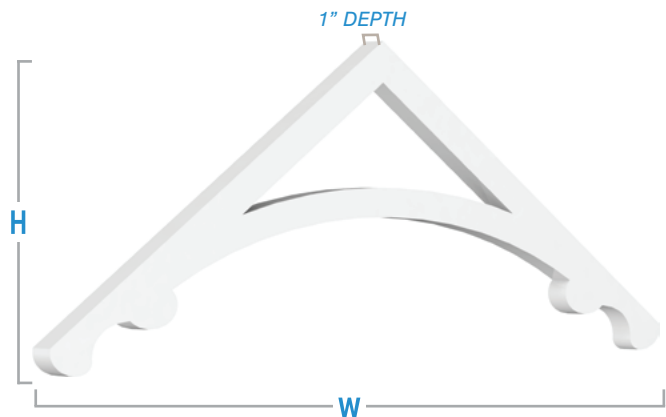

PITCH CHART