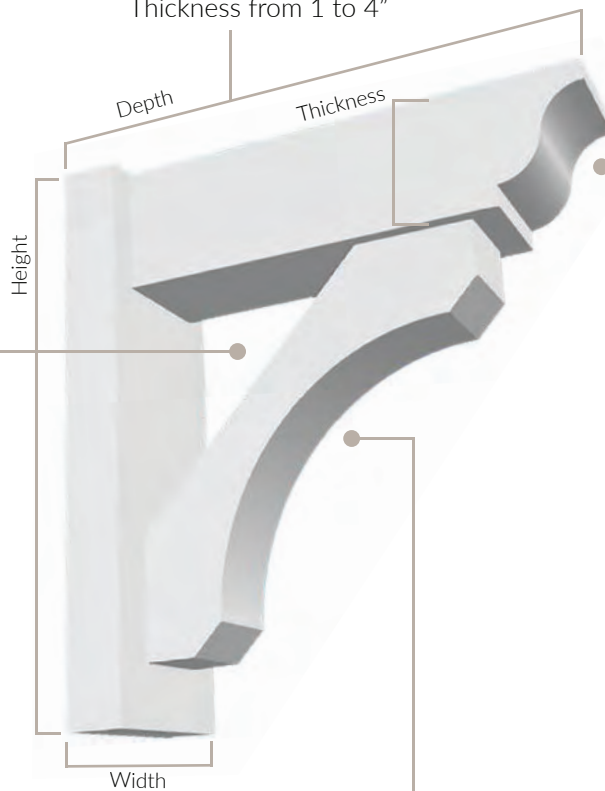

- 1 CHOOSE A STYLE:

- 2 ENTER MEASUREMENTS:
H: _____ W: _____ D: _____
- 3 CUSTOMIZE STYLE:
Lap Brace, End Profile, Brace

LAP BRACE

Thickness and Width can be customized from 1" to 4"

NO LAP BRACE

LAP BRACE

PIERCING LAP BRACE

TOP CHORD & BACK PLANK

Depth from 6" to 48"
Height from 6" to 48"
Width from 1" to 8"
Thickness from 1 to 4"

BRACE

Choose from various styles.
Width from 1" to 8"

OLYMPIC

TRADITIONAL

THORTON