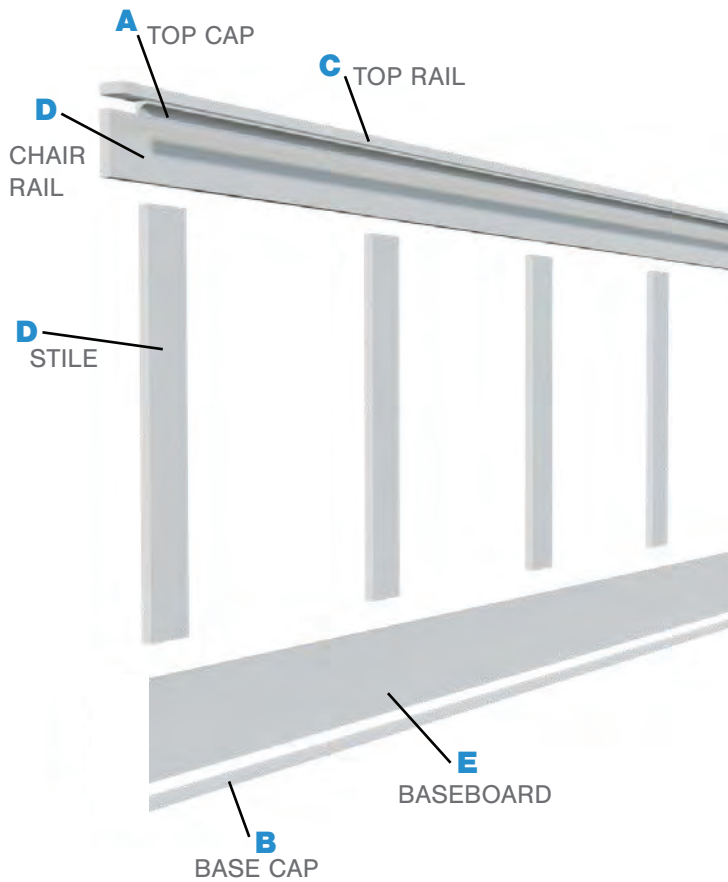

DELUXE 8' KIT