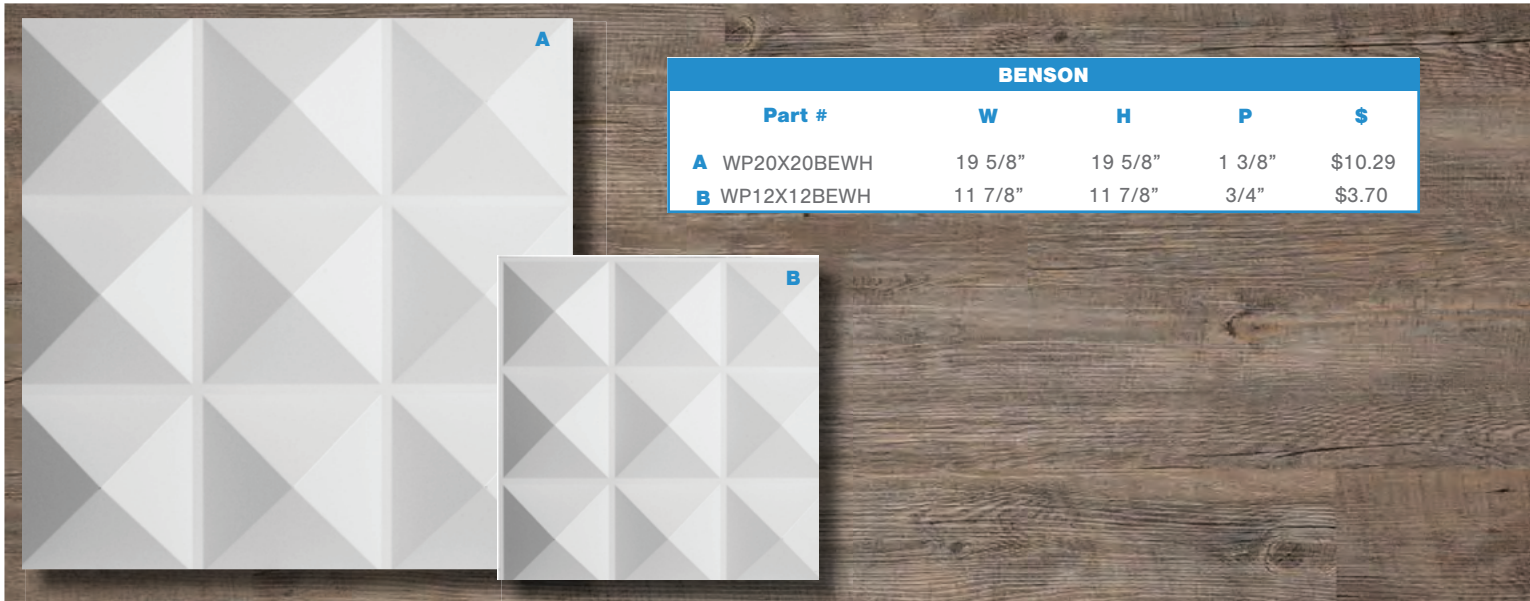

BENSON				
Part #	W	H	P	$
A WP20X20BEWH	19 5/8"	19 5/8"	1 3/8"	$10.29
B WP12X12BEWH	11 7/8"	11 7/8"	3/4"	$3.70