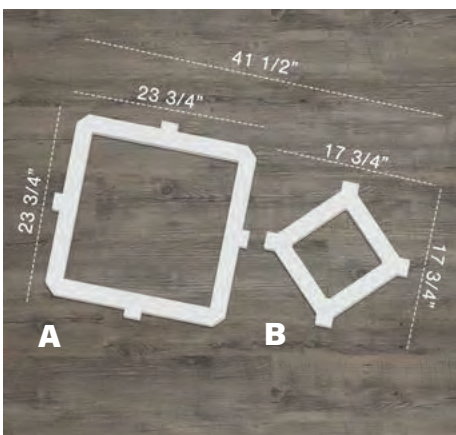

BIG PANEL SET
Part #: WALP24X24ARC
Price: $25.38

A: 23 3/4"W x 23 3/4"H
B: 17 3/4"W x 17 3/4"H
Assembled: 41 1/2"W x 23 3/4"H
Thickness: 3/8"