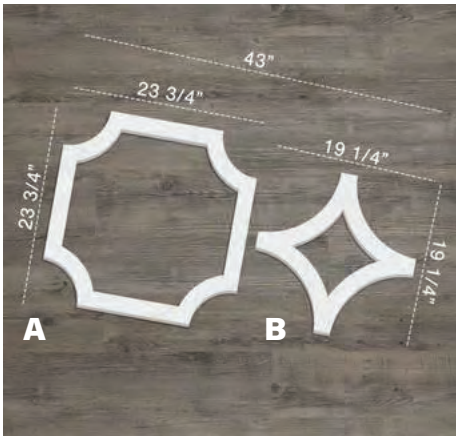

ANDERSON

SMALL PANEL SET
Part #: WALP16X16AND
Price: \$11.16

A: 15 3/4"W x 15 3/4"H
B: 12 3/4"W x 12 3/4"H
Assembled: 28 1/2"W x 15 3/4"H
Thickness: 3/8"

BIG PANEL SET
Part #: WALP24X24AND
Price: \$25.38