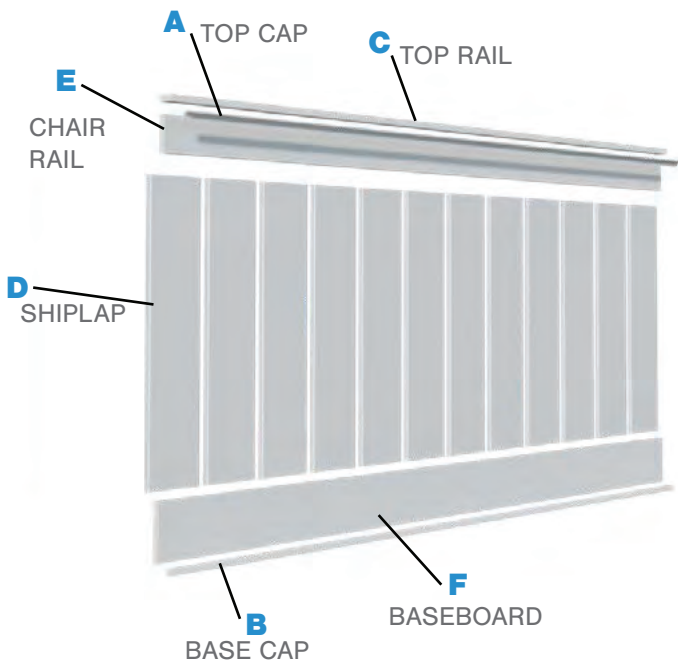

VERTICAL SHIPLAP 8' KIT