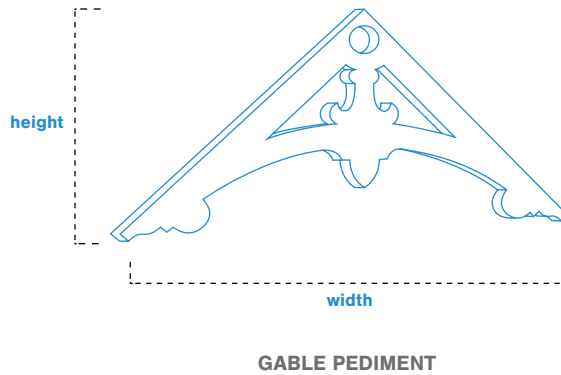

STANDARD QUICKSHIP & CUSTOM SIZES

MACHINE-CUT, HAND-CRAFTED

UNLIMITED OPTIONS

DESIGN YOUR OWN

Our exclusive online design tool allows you to create endless product options. If you can dream it, we can make it. Add your personality with a limitless range of shapes, sizes, and thicknesses.

When off-the-shelf products just won't do, our leading product line is the perfect solution. Project-perfect products at off-the-shelf pricing.

BRACKET ?

DEPTH: 18 0

HEIGHT: 18 0

WIDTH: 4 0

LAP BRACE ?

OPTION: None

BRACKET STYLE

STYLE: Traditional

CONSTRUCTION

BRACKET: Open

BRACE: Closed

Need Help?