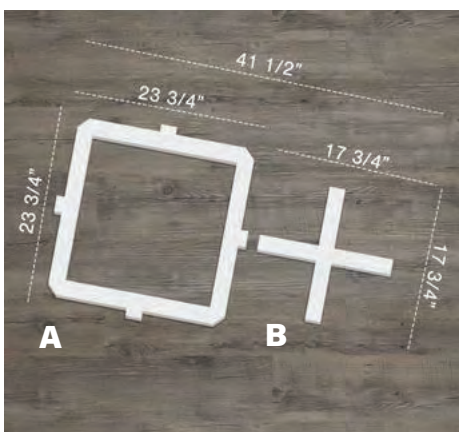

BIG PANEL SET
Part #: WALP24X24CAR
Price: $25.38

A: 23 3/4"W x 23 3/4"H
B: 17 3/4"W x 17 3/4"H
Assembled: 41 1/2"W x 23 3/4"H
Thickness: 3/8"