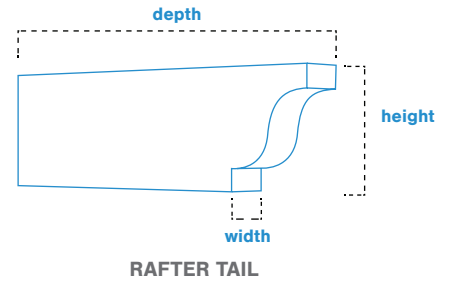

STANDARD QUICKSHIP & CUSTOM SIZES

MACHINE-CUT, HAND-CRAFTED

UNLIMITED OPTIONS

DESIGN YOUR OWN

Our exclusive online design tool allows you to create endless product options. If you can dream it, we can make it. Add your personality with a limitless range of shapes, sizes, and thicknesses.

When off-the-shelf products just won't do, our leading product line is the perfect solution. Project-perfect products at off-the-shelf pricing.

BRACKET ?

DEPTH: 18 0

HEIGHT: 18 0

WIDTH: 4 0

LAP BRACE ?

OPTION: None

BRACKET STYLE

STYLE: Traditional

CONSTRUCTION

BRACKET: Open

BRACE: Closed

Need Help?