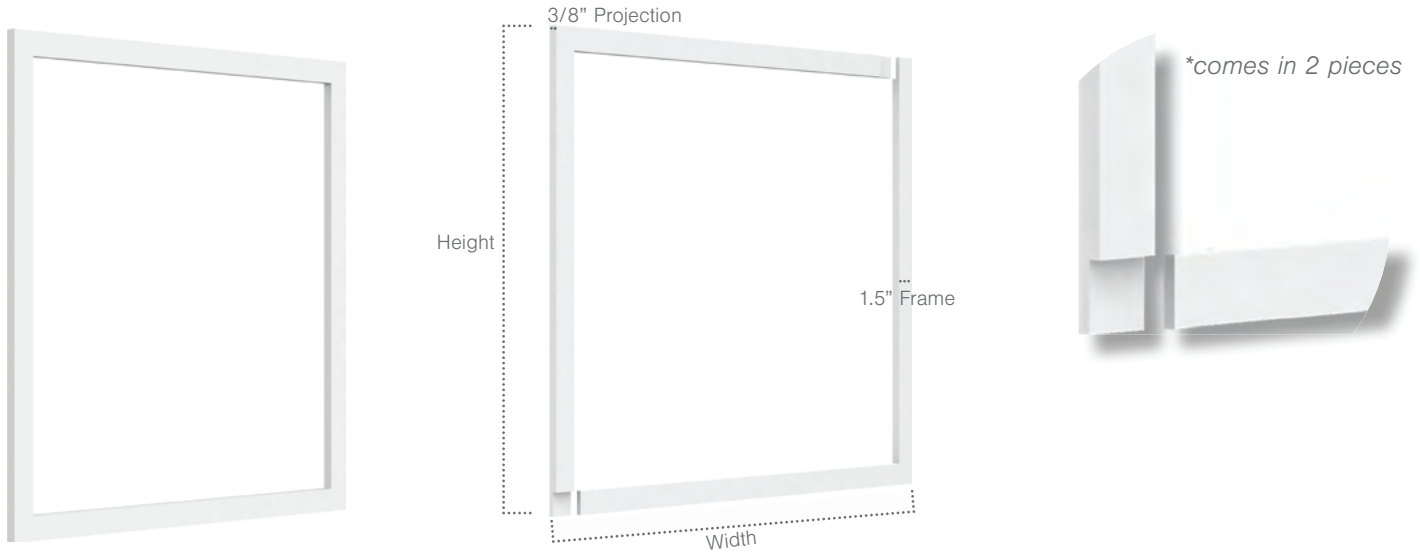

PRESCOTT WALL PANELS