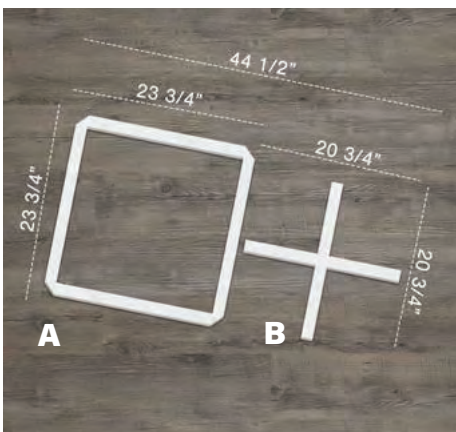

BIG PANEL SET
 Part #: WALP24X24CRV
 Price: \$25.38

A: 23 3/4"W x 23 3/4"H
B: 12"W x 12"H
Assembled: 35 3/4"W x 23 3/4"H
Thickness: 3/8"

BURNETT

SMALL PANEL SET
 Part #: WALP16X16BUR
 Price: \$11.16

A: 15 3/4"W x 15 3/4"H
B: 13 3/4"W x 13 3/4"H
Assembled: 29 1/2"W x 15 3/4"H
Thickness: 3/8"