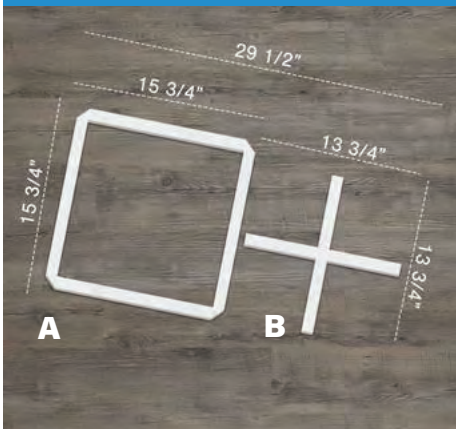

SMALL PANEL SET
Part #: WALP16X16BUR
Price: $11.16

A: 15 3/4"W x 15 3/4"H
B: 13 3/4"W x 13 3/4"H
Assembled: 29 1/2"W x 15 3/4"H
Thickness: 3/8"