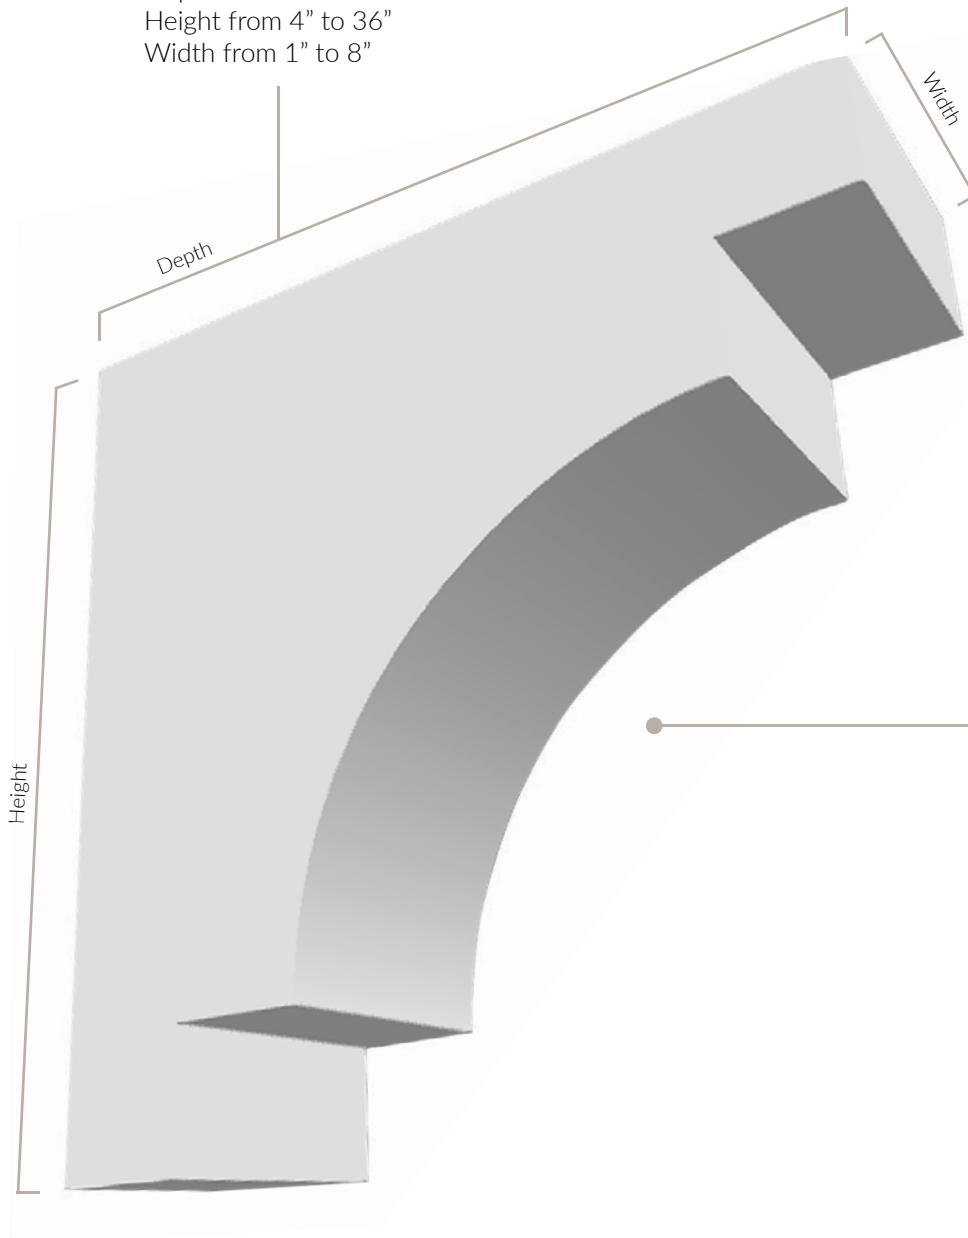

DESIGN YOUR OWN

Corbels add an extra facet of architectural ornament to archways, cornices, cabinetry, shelving and much more. They can be subtly incorporated into a structure or project to enhance the visual charm and overall balance of the look you wish to achieve.

1. 1 CHOOSE A STYLE:
   _____
2. 2 ENTER MEASUREMENTS:
   H: _____ W: _____ D: _____
3. 3 PICK CONSTRUCTION:
   Open, Solid, Closed

DIMENSIONS

Depth from 4" to 36"
Height from 4" to 36"
Width from 1" to 8"

CORBEL STYLES

There are various styles to choose from, including:

AND
MORE...