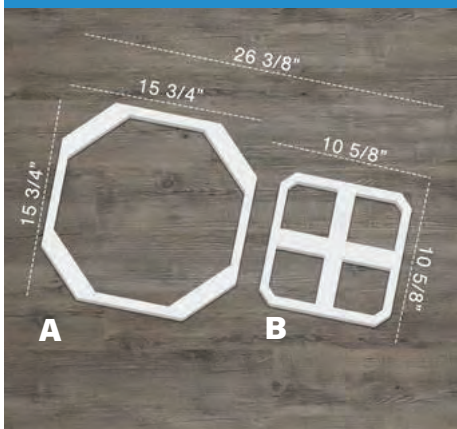

SMALL PANEL SET
Part #: WALP16X16JHN
Price: $11.16

A: 15 3/4"W x 15 3/4"H
B: 10 5/8"W x 10 5/8"H
Assembled: 26 3/8"W x 15 3/4"H
Thickness: 3/8"