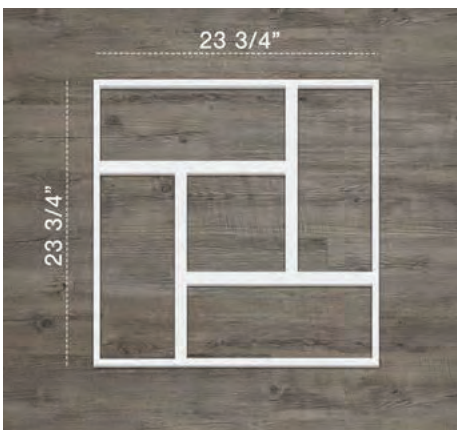

BIG PANEL
Part #: WALP24X24SHF
Price: $25.38

23 3/4"W x 23 3/4"H
Thickness: 3/8"