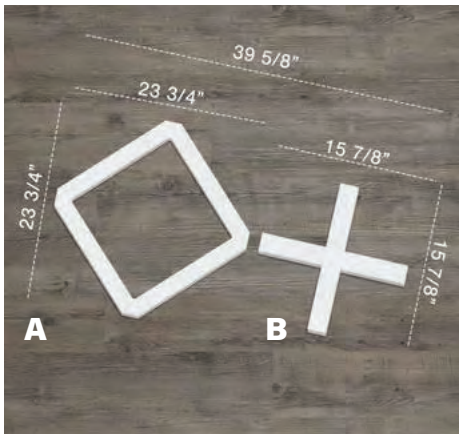

BIG PANEL SET
Part #: WALP24X24CAM
Price: $25.38

A: 23 3/4"W x 23 3/4"H
B: 15 7/8"W x 15 7/8"H
Assembled: 39 5/8"W x 23 3/4"H
Thickness: 3/8"

CARLISLE