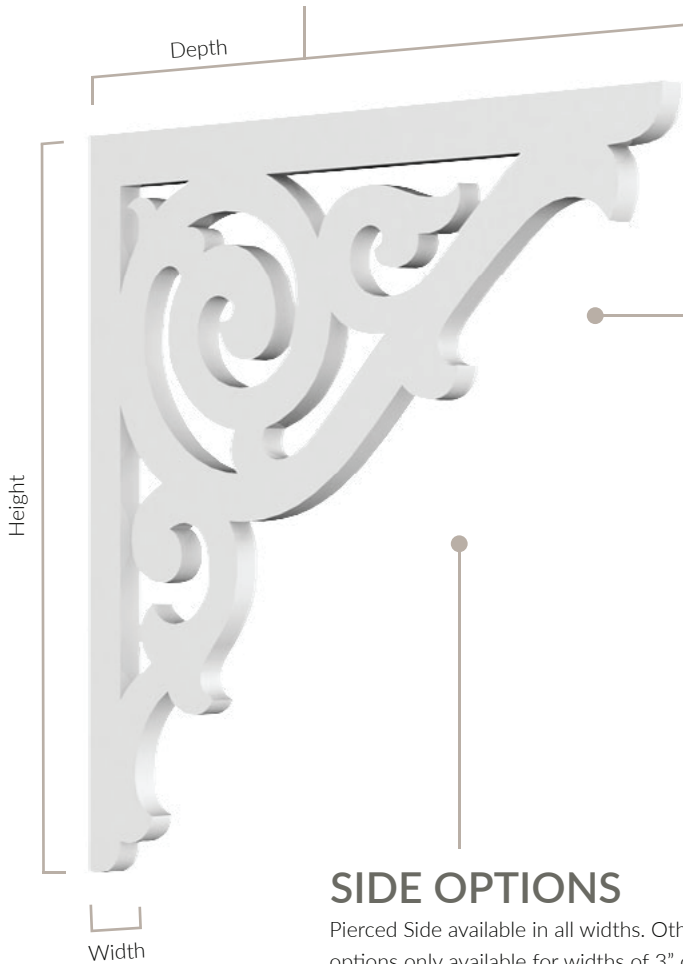

- 1 CHOOSE A STYLE:

- 2 ENTER MEASUREMENTS:
H: _____ W: _____ D: _____
- 3 PICK SIDE OPTION:
Pierced, Offset, Recessed

DIMENSIONS

Depth from 4" to 36"
Height from 4" to 36"
Width from 5/8" to 8"

SIDE OPTIONS