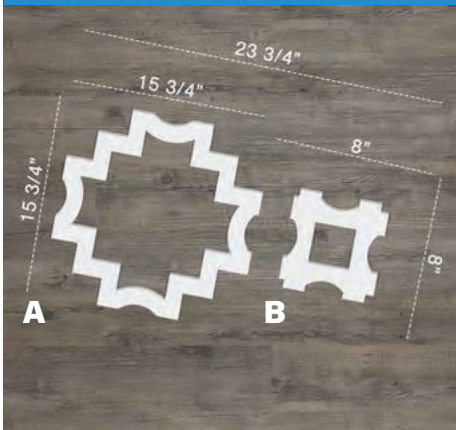

CORDOVA

SMALL PANEL SET
Part #: WALP16X16CRV
Price: $11.16

A: 15 3/4"W x 15 3/4"H
B: 8"W x 8"H
Assembled: 23 3/4"W x 15 3/4"H
Thickness: 3/8"