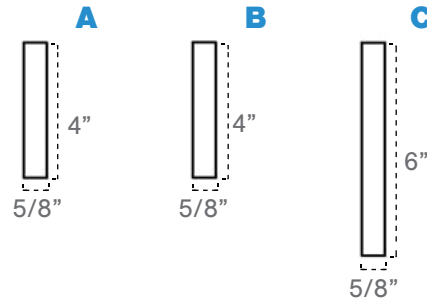

CLASSIC 8' SHAKER KIT