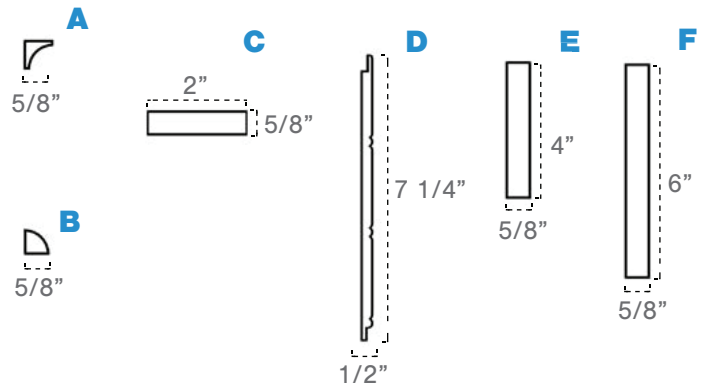

BEADBOARD 8' KIT