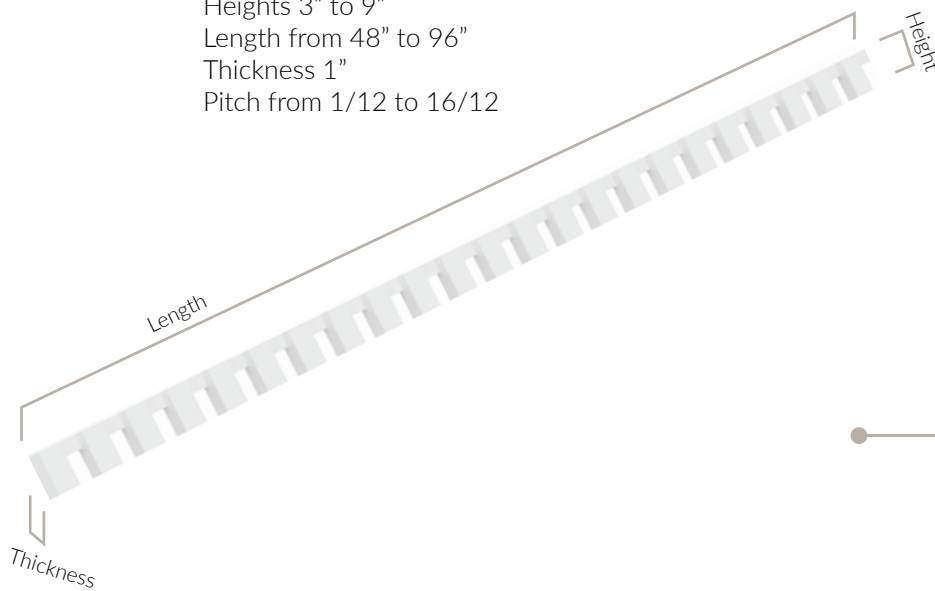

DIMENSIONS

Heights 3" to 9"
Length from 48" to 96"
Thickness 1"
Pitch from 1/12 to 16/12

STYLES

There are various styles to choose from, including:

AND
MORE...

Our dentil trim is designed to install with a seamless pattern. Pick from 4 standard patterns of dentil trim available in 3 heights and 3 lengths or choose your pitch for angled trim for roof gable installation. Style options vary from dentil block, dentil block with backplate, and dentil trim pierced.

Custom sizes and patterns available by request.