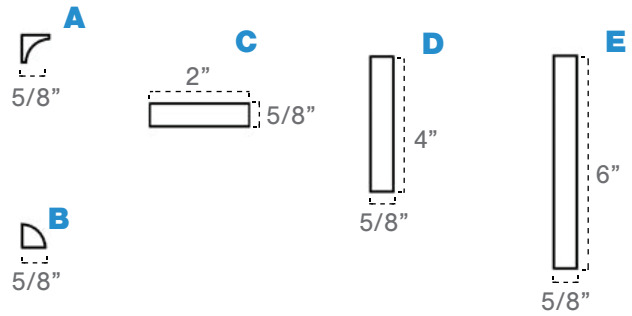

DELUXE 8' KIT