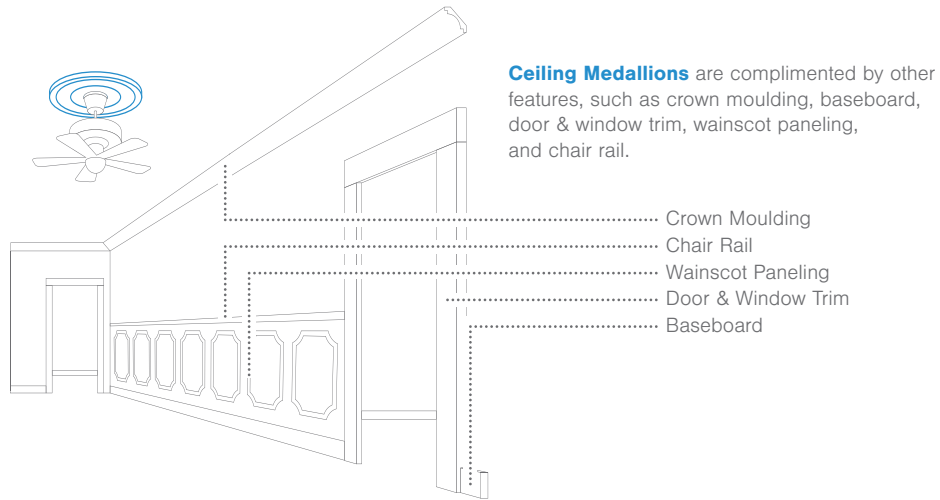

OTHER MATERIALS AVAILABLE		
URETHANE PAGE 121	THERMOFORMED PVC PAGE 520	WOOD PAGE 358

Styles

Modern

FREE OPTIONS

CUSTOM CENTER HOLE | SPLIT IN HALF