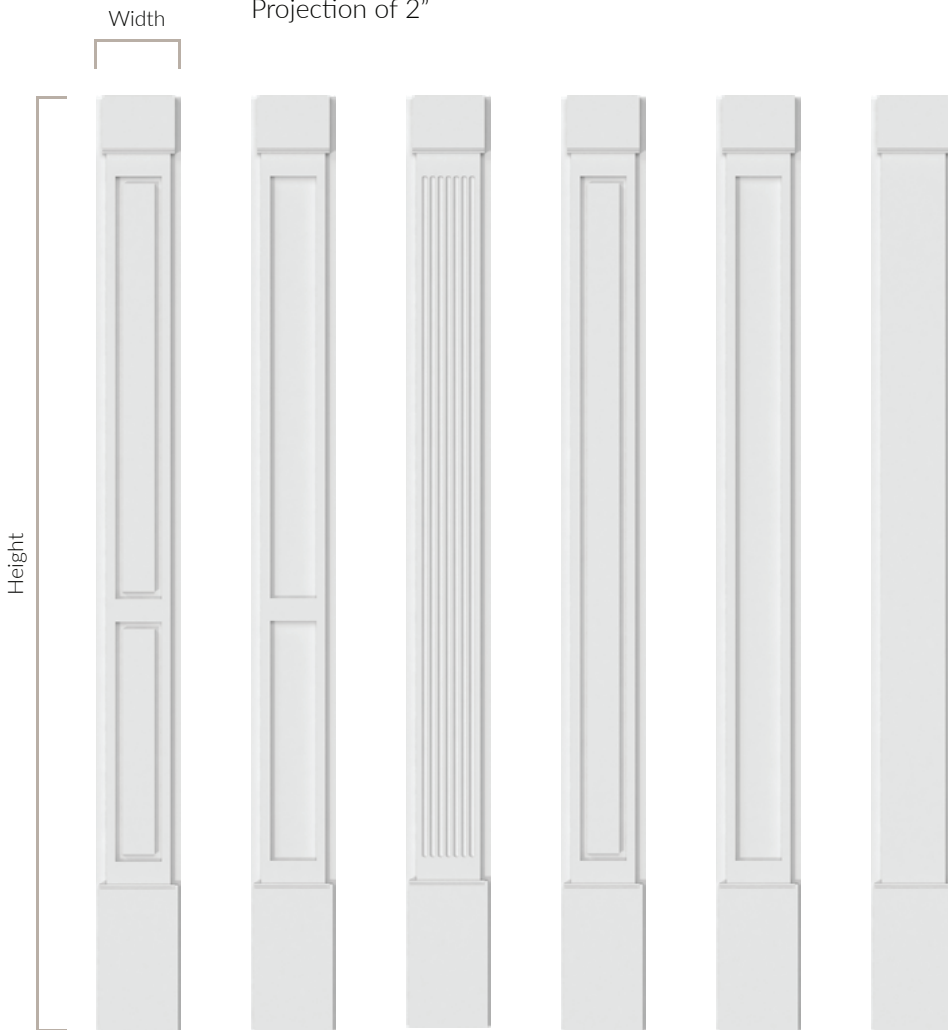

- 1 CHOOSE A STYLE:

- 2 ENTER MEASUREMENTS:
H: _____ W: _____ P: _____
- 3 CHOOSE APPLICATION:
Around Doors & Windows

DIMENSIONS

Height from 48" to 120"
Width from 6" to 12"
Projection of 2"

STYLES

There are various styles to choose from: