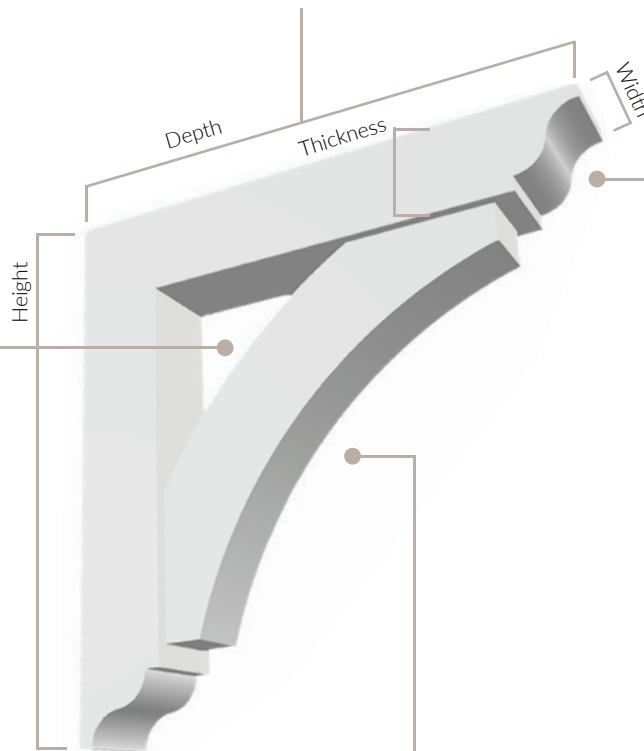

- 1 CHOOSE A STYLE:

- 2 ENTER MEASUREMENTS:
H: _____ W: _____ D: _____
- 3 CUSTOMIZE STYLE:
Lap Brace, End Profile, Brace

LAP BRACE

Thickness and Width can be customized from 1" to 4"

NO LAP BRACE

LAP BRACE

PIERCING LAP BRACE

TOP & BACK CHORD

Depth from 6" to 48"
Height from 6" to 48"
Width from 1" to 8"

BRACE

Choose from various styles.
Width from 1" to 8"

STYLE

There are various styles to choose from, including: