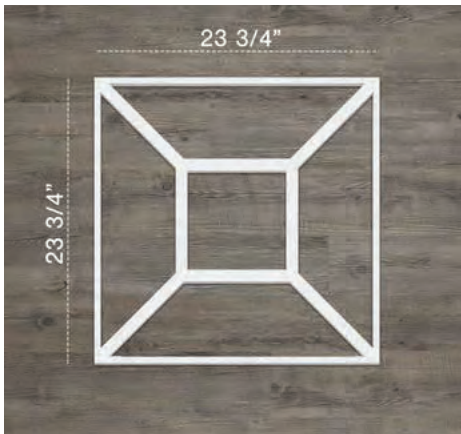

15 3/4"W x 15 3/4"H
Thickness: 3/8"

BIG PANEL
Part #: WALP24X24SUL
Price: \$25.38

23 3/4"W x 23 3/4"H
Thickness: 3/8"

MARION

SMALL PANEL

Part #: WALP16X16MAR
Price: \$11.16

15 3/4"W x 15 3/4"H
Thickness: 3/8"