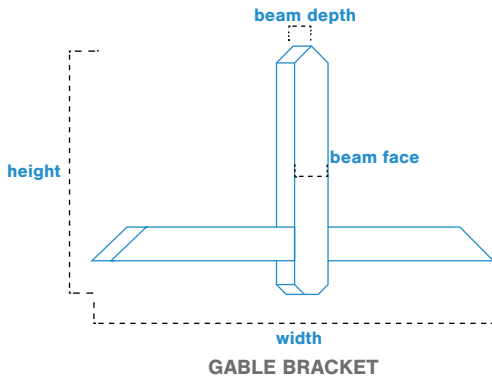

STANDARD QUICKSHIP & CUSTOM SIZES

MACHINE-CUT, HAND-CRAFTED

UNLIMITED OPTIONS

DESIGN YOUR OWN

Our exclusive online design tool allows you to create endless product options. If you can dream it, we can make it. Add your personality with a limitless range of shapes, sizes, and thicknesses.

When off-the-shelf products just won't do, our leading product line is the perfect solution. Project-perfect products at off-the-shelf pricing.

BRACKET ?

DEPTH: 18 0

HEIGHT: 18 0

WIDTH: 4 0

LAP BRACE ?

OPTION: None

BRACKET STYLE

STYLE: Traditional

CONSTRUCTION

BRACKET: Open

BRACE: Closed

Need Help?