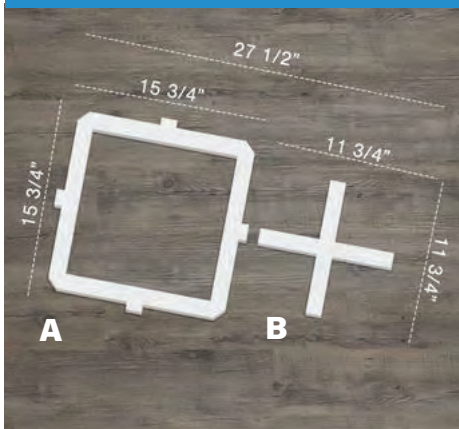

SMALL PANEL SET
Part #: WALP16X16CAR
Price: $11.16

A: 15 3/4"W x 15 3/4"H
B: 11 3/4"W x 11 3/4"H
Assembled: 27 1/2"W x 15 3/4"H
Thickness: 3/8"