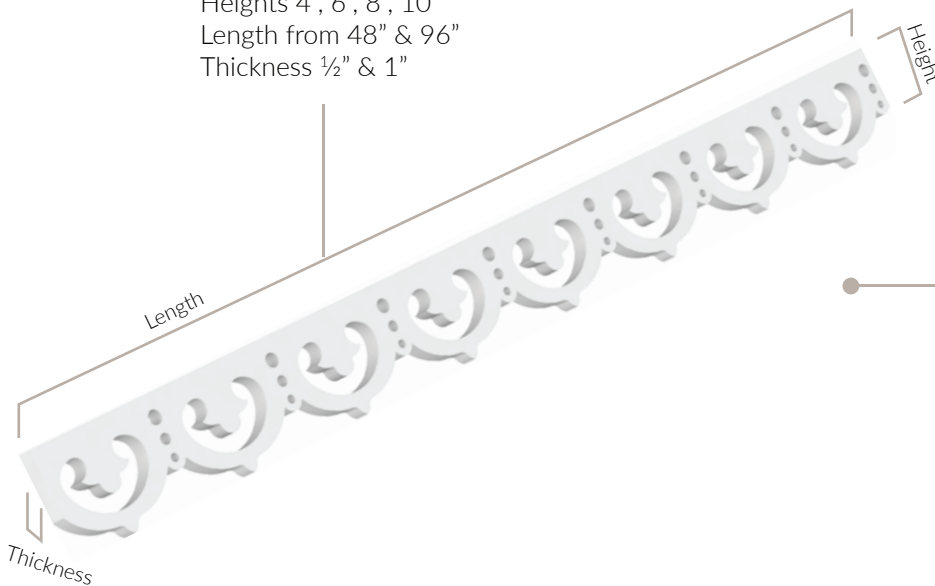

- 1 CHOOSE HEIGHT:

- 2 CHOOSE LENGTH:

- 3 CHOOSE THICKNESS:

DIMENSIONS

Heights 4", 6", 8", 10"
Length from 48" & 96"
Thickness 1/2" & 1"

Our running trim is designed to install with a seamless pattern. Standard trim available in 4 heights and 2 lengths. Design options vary from traditional Victorian, modern and whimsical patterns.