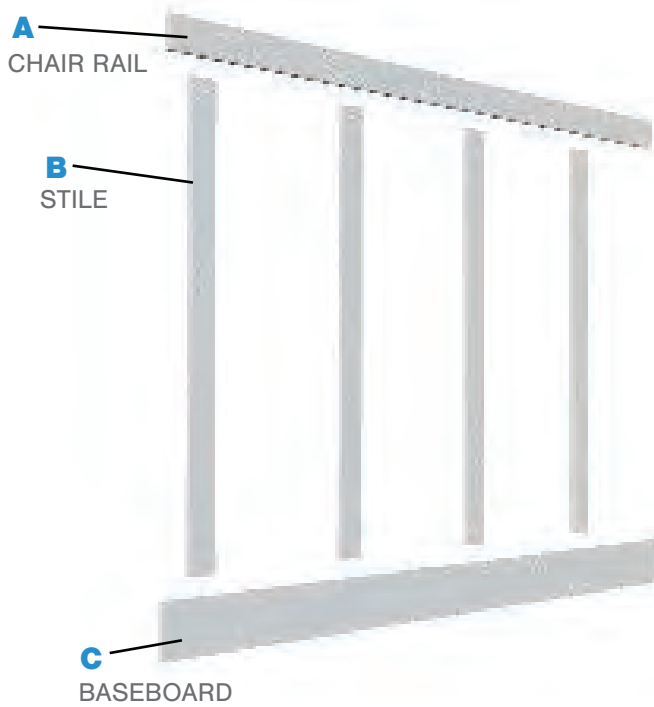

CLASSIC 8' SHAKER KIT