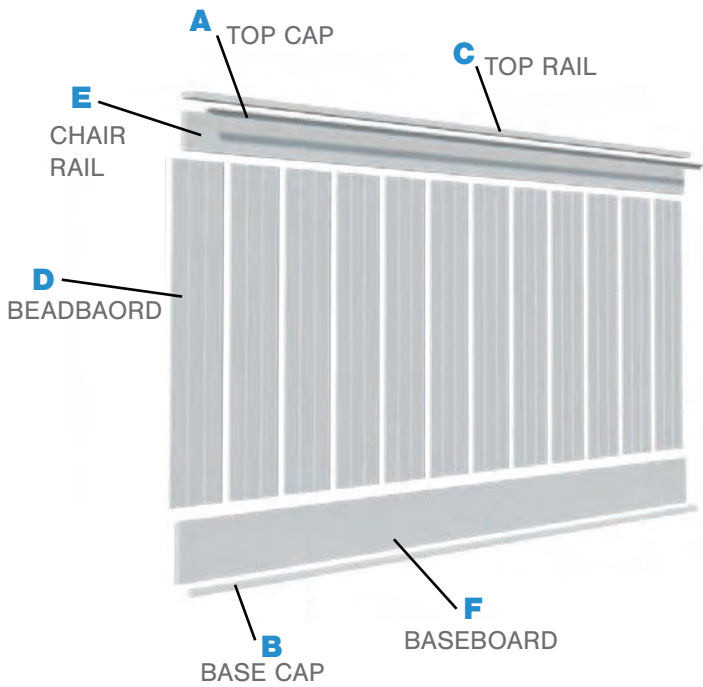

56" Height with 20" Wide Adjustable Wall Panels
(for heights 32" to 56")

Part #	\$
WPKP56X04DS	\$110.62

Kit Includes:

- A** Qty: 1 Inside Corner 96" L
- B** Qty: 1 5/8" Quarter Round 96" L
- C** Qty: 1 5/8" x 2" S4S Trimboard 96" L
- D** Qty: 4 5/8" x 4" S4S Trimboard 96" L
(cut to height on jobsite)
- E** Qty: 1 5/8" x 6" S4S Trimboard 96" L

56" Height with 12" to 15" Wide Adjustable Wall Panels
(for heights 32" to 56")

BEADBOARD 8' KIT

Components come in lineal moulding and need to be trimmed on site.

Part #	\$
WPKP32BBD	\$134.02

Kit Includes: