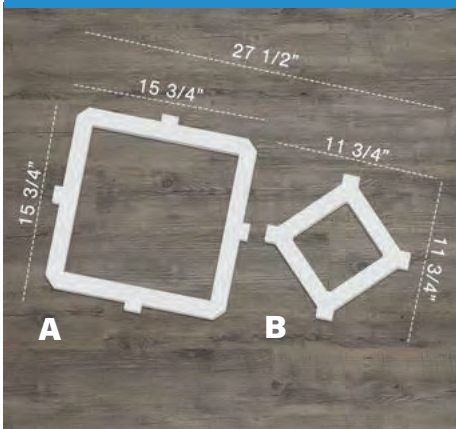

SMALL PANEL SET
Part #: WALP16X16ARC
Price: $11.16

A: 15 3/4"W x 15 3/4"H
B: 11 3/4"W x 11 3/4"H
Assembled: 27 1/2"W x 15 3/4"H
Thickness: 3/8"