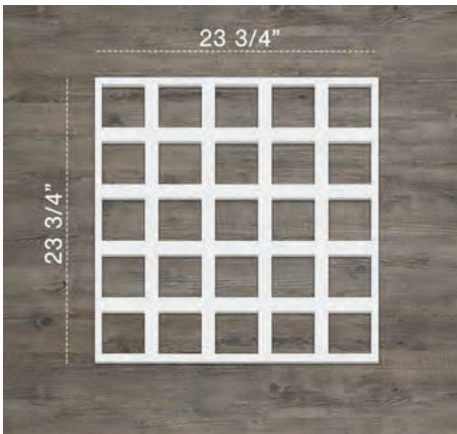

Part #: WALP24X24SWN
Price: \$25.38

23 3/4"W x 23 3/4"H
Thickness: 3/8"

MANCHESTER

SMALL PANEL
Part #: WALP16X16MNC
Price: \$11.16

15 3/4"W x 15 3/4"H
Thickness: 3/8"

BIG PANEL
Part #: WALP24X24MNC
Price: \$25.38