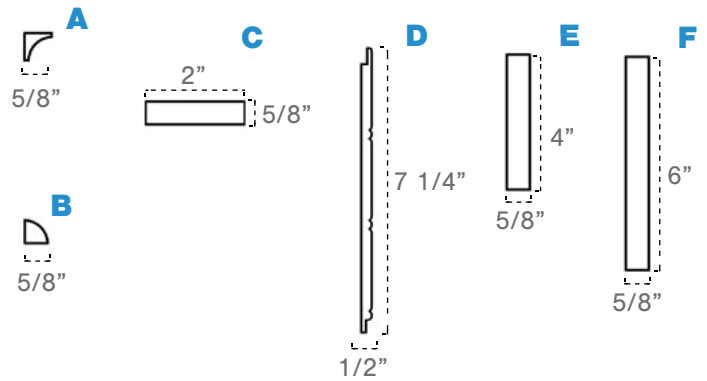

VERTICAL SHIPLAP 8' KIT