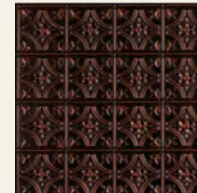

Gothic Reims #150
Antique Copper G