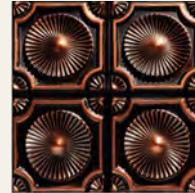

Whirligigs #106
Antique Copper G