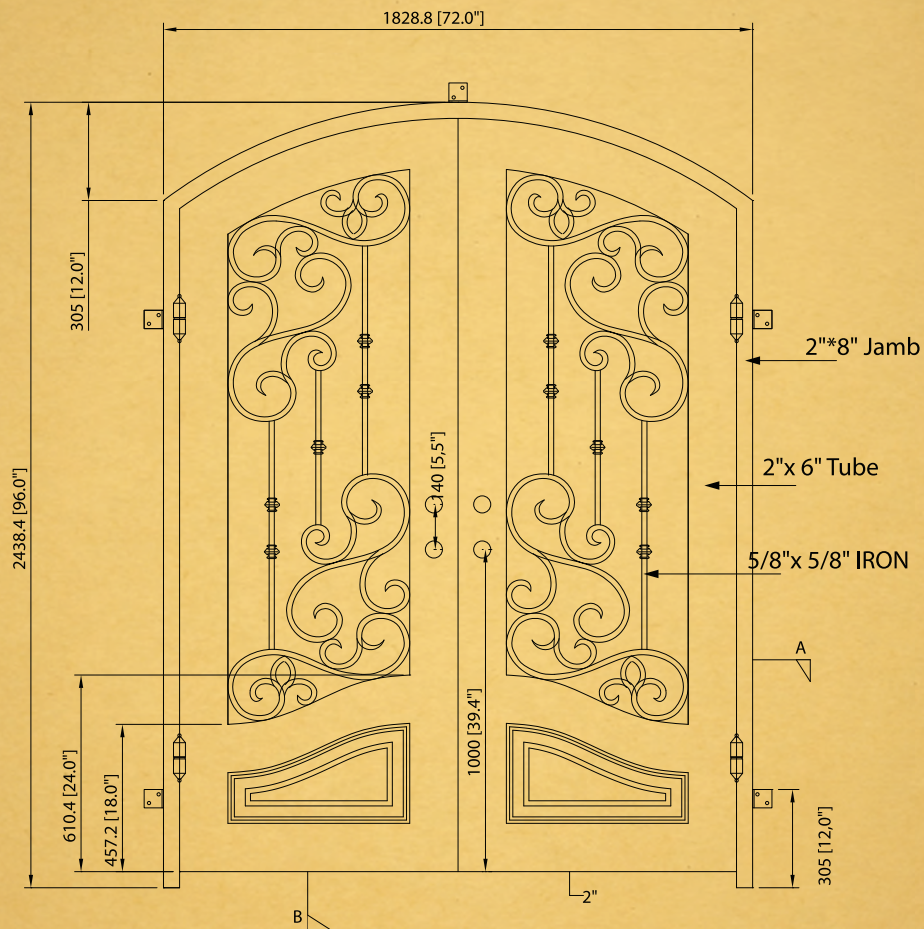

Frame Profile

Latch Profile

Side Profile

Structure Specifications

Timeless Iron is the elegant way to create your inspiring environment. We work with architects and designers across the county to continually deliver windows and doors of exceptional quality. While we offer standard framing construction, we manufacture all of our products so we can create completely custom frames for specific design needs.