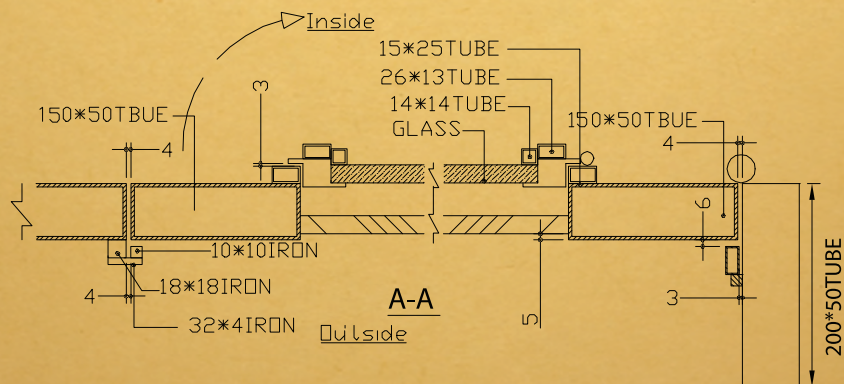

Frame Profile

Latch Profile

Side Profile

Structure Specifications

Timeless Iron is the elegant way to create your inspiring environment. We work with architects and designers across the county to continually deliver windows and doors of exceptional quality. While we offer standard framing construction, we manufacture all of our products so we can create completely custom frames for specific design needs.