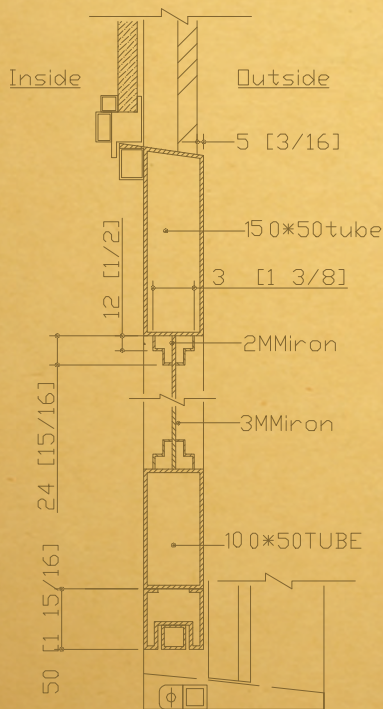

Frame Profile

Latch Profile

Side Profile

Structure Specifications

Timeless Iron is the elegant way to create your inspiring environment. We work with architects and designers across the county to continually deliver windows and doors of exceptional quality. While we offer standard framing construction, we manufacture all of our products so we can create completely custom frames for specific design needs.