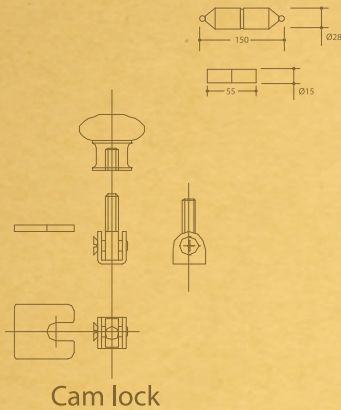

Frame Profile

Latch Profile

Side Profile

Structure Specifications

Timeless Iron is the elegant way to create your inspiring environment. We work with architects and designers across the county to continually deliver windows and doors of exceptional quality. While we offer standard framing construction, we manufacture all of our products so we can create completely custom frames for specific design needs.