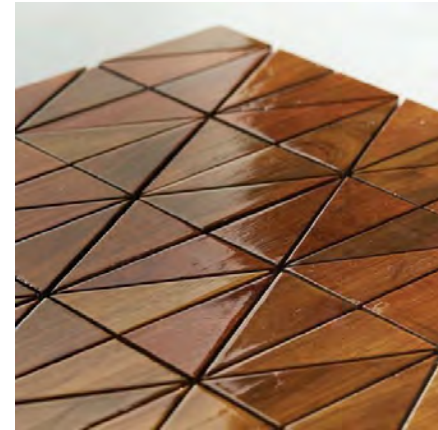

WATER PROOF ELEGANCE

Created from reclaimed teak, our first-of-it's-kind, Cinta™ Collection was developed to utilize as much of our reclaimed teak as possible. Born from the pursuit of functional design and zero-waste, our reclaimed teak tiles are unique and perfect for any home or business.

The Cinta™ Collection is also available with an ultra-high-gloss resin finish for wet environments like showers, entry-ways, saunas, back-splashes and outdoor applications.