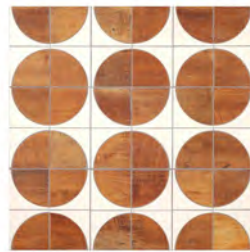

Natural Patina/White