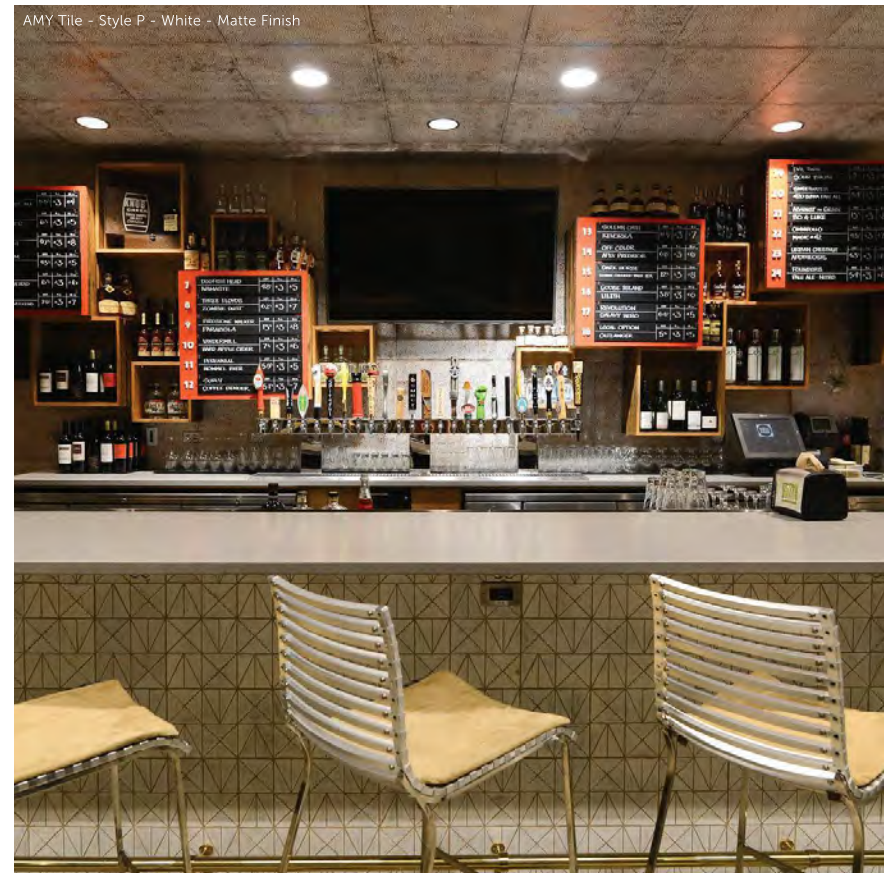

AMY PATTERN

CINTA 100% Recycled Solid Teak Tile

Named after Frank's wife and quarterback of their busy family. This Cinta Tile offering lives up to Amy's name by being tough, classy and able to handle anything life can throw its way. Colors and finishes depend on your style, needs and taste.

RECOMMENDED USE

- Suitable for all indoor wall and light duty, residential flooring applications. Matte colors are better for flooring than gloss colors as gloss colors may scratch.
- Outdoor use subject to climate and method of installation.

PRODUCT SPECIFICATIONS

Thickness: 1/4"

Width: 8x8 Square

QTY Per Box: 36 Square Tiles / 15.48 Sqft. Per Box.

Coverage: 8x8 = .43 sqft.

Attic Stock: 10-15% overage recommended

Custom Colors:

- $750 set-up fee (includes one round of feedback)
- Add 30% to SF price; requires 100 SF minimum

AMY Tile - Style P - White - Matte Finish