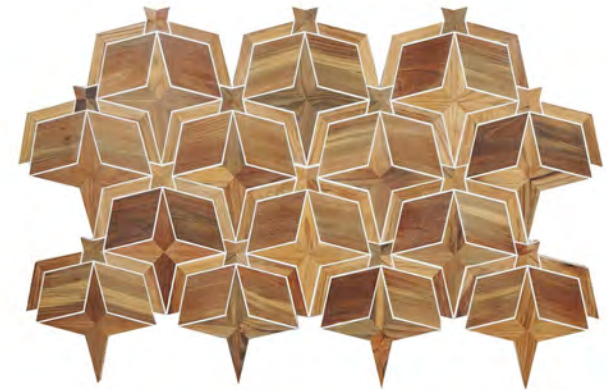

STARLIGHT PATTERN

CINTA 100% Recycled Solid Teak Tile

Starlight captures the imagination with a simple yet beautiful pattern that shines in any home or business. Made from 100% reclaimed teak, Starlight is available in Smooth and Patina textures and can be colored in any of our finishes. Custom finishes available.

RECOMMENDED USE

- Suitable for all indoor wall and light duty, residential flooring applications. Matte colors are better for flooring than gloss colors as gloss colors may scratch.
- Outdoor use subject to climate and method of installation.

PRODUCT SPECIFICATIONS

Thickness: 1/4"
Width: 15"x15" Pattern
QTY Per Box: 18 Square Tiles
Attic Stock: 10-15% overage recommended
Custom Colors:

- $750 set-up fee (includes one round of feedback)
- Add 30% to SF price; requires 100 SF minimum