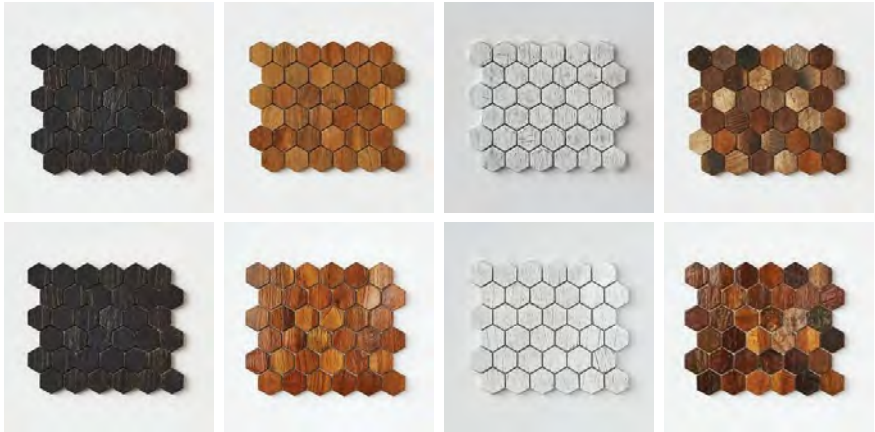

Coverage: 1 Tile = .1875 sqft.

Attic Stock: 10–15% overage recommended

Custom Colors:

- \$750 set-up fee (includes one round of feedback)
- Add 30% to SF price; requires 100 SF minimum

Hexagon Mosaic

Hexagon Mosaic Tile

A classic design that goes back centuries, our effortlessly versatile Mosaic Hexagon lends styling from Victorian homes to contemporary lofts with timeless style.

Our multi-stage hand finishing process embraces the character of the wood and varies slightly as well.