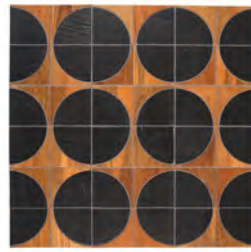

Black/ Natural

CINTA 100% Recycled Solid Teak Tile

The oldest Child of Frank and Amy. Our Emma Pattern is unique and strong. Emma looks at the world with a discerning eye and is brutally honest. It's that strength that lead Frank to name this selection after his only daughter.

RECOMMENDED USE

- Suitable for all indoor wall and light duty, residential flooring applications. Matte colors are better for flooring than gloss colors as gloss colors may scratch.
- Outdoor use subject to climate and method of installation.

PRODUCT SPECIFICATIONS

- **Thickness:** 1/4"
- **Width:** 8x8 Square
- **QTY Per Box:** 36 Square Tiles / 15.48 Sqft. Per Box.
- **Coverage:** 8x8 = .43 sqft.
- **Attic Stock:** 10-15% overage recommended
- **Custom Colors:**
  - $750 set-up fee (includes one round of feedback)
  - Add 30% to SF price; requires 100 SF minimum