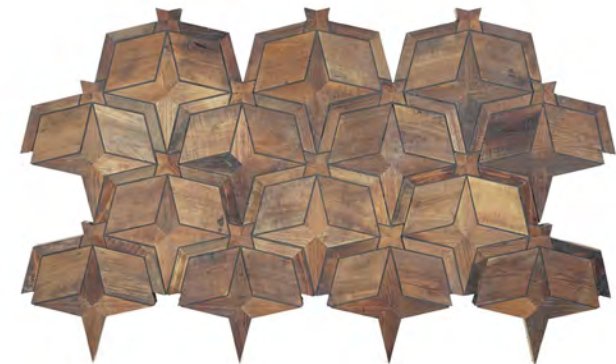

STARLIGHT PATTERN

CINTA 100% Recycled Solid Teak Tile

Starlight captures the imagination with a simple yet beautiful pattern that shines in any home or business. Made from 100% reclaimed teak, Starlight is available in Smooth and Patina textures and can be colored in any of our finishes. Custom finishes available.

RECOMMENDED USE

- Suitable for all indoor wall and light duty, residential flooring applications. Matte colors are better for flooring than gloss colors as gloss colors may scratch.
- Outdoor use subject to climate and method of installation.

PRODUCT SPECIFICATIONS

Thickness: 1/4"
Width: 15"x15" Pattern
QTY Per Box: 18 Square Tiles
Attic Stock: 10-15% overage recommended
Custom Colors:

- $750 set-up fee (includes one round of feedback)
- Add 30% to SF price; requires 100 SF minimum