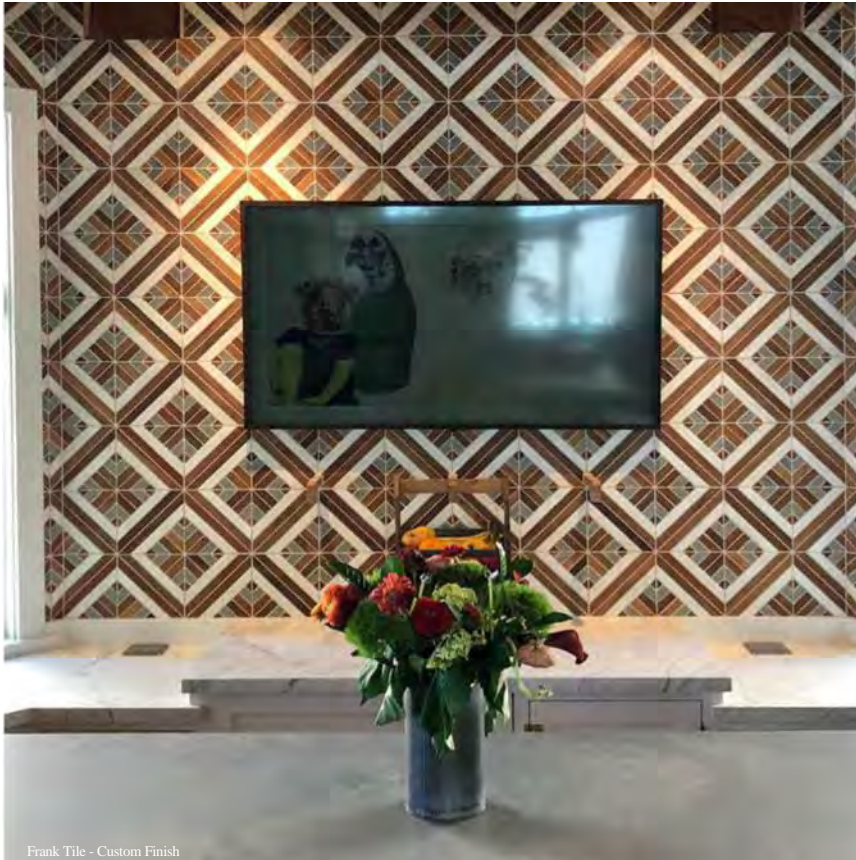

Frank Tile - Custom Finish