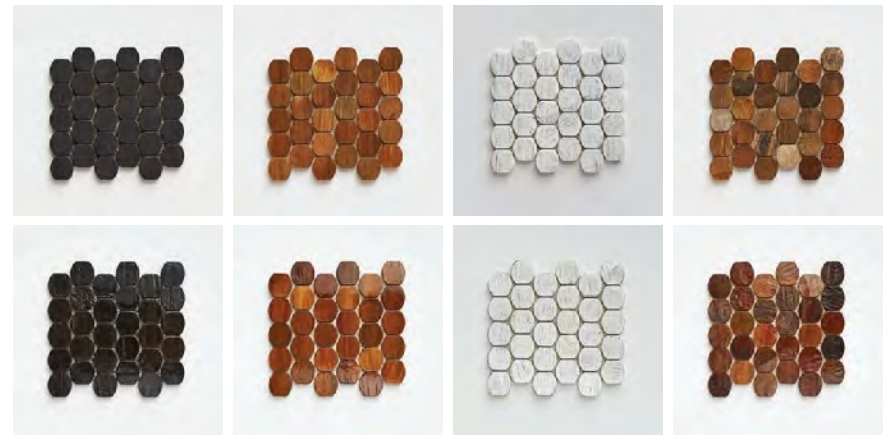

Coverage: 1 Sheet = .91 sqft.

Attic Stock: 10-15% overage recommended

Custom Colors:

- \$750 set-up fee (includes one round of feedback)
- Add 30% to SF price; requires 100 SF minimum

Barrel Mosaic

Barrel Mosaic Tile

Our Barrel Mosaic tile is familiar but remains unique unto itself. It's modern design and classic styling undertones are sure to make your wall or floor a statement piece.

Our multi-stage hand finishing process embraces the character of the wood and varies slightly as well.