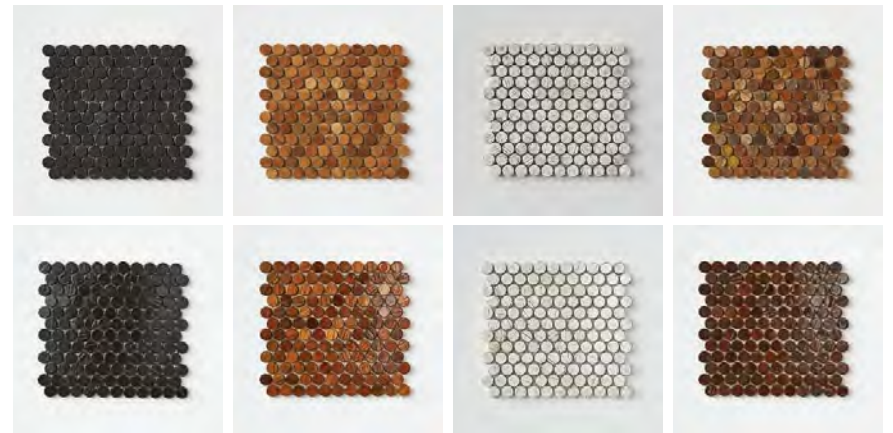

Coverage: 1R & 1L Tile = 2.26 sqft.

Attic Stock: 10-15% overage recommended

Custom Colors:

- \$750 set-up fee (includes one round of feedback)
- Add 30% to SF price; requires 100 SF minimum

Pennyround Mosaic

Penny Round Mosaic Tile

Ranging from contemporary to ultra modern, our versatile Penny Round Mosaic can either anchor or accent a space depending on the palette

Our multi-stage hand finishing process embraces the character of the wood and varies slightly as well.