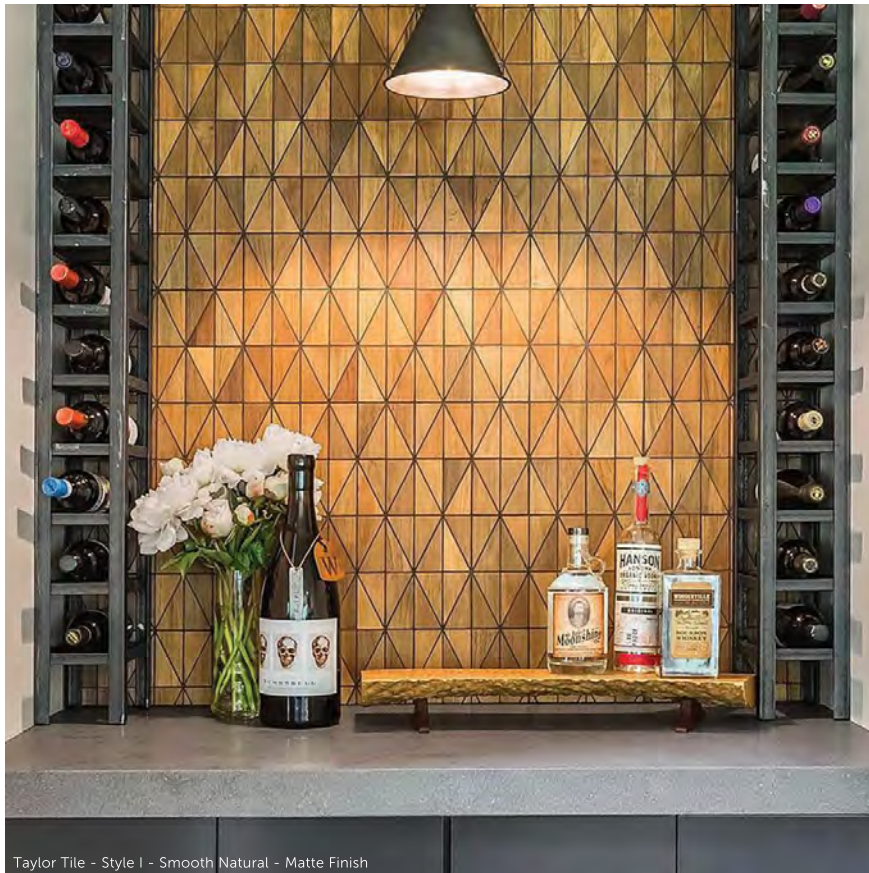

Taylor Tile - Style I - Smooth Natural - Matte Finish

TAYLOR PATTERN

CINTA 100% Recycled Solid Teak Tile

Named after Frank and Amy's youngest son, The Taylor Tile is more than just a 3 sided shape. Modulation is key with this pattern. Simple elegance in geometric shapes paired with amazing finishes and textures is sure to make a long lasting impression.

RECOMMENDED USE

- Suitable for all indoor wall and light duty, residential flooring applications. Matte colors are better for flooring than gloss colors as gloss colors may scratch.
- Outdoor use subject to climate and method of installation.

PRODUCT SPECIFICATIONS

Thickness: 1/4"

Width: 8x8 Square

QTY Per Box: 20 Square Tiles / 15.48 Sqft. Per Box.

Coverage: 8x9 = .43 sqft.

Attic Stock: 10-15% overage recommended

Custom Colors:

- $750 set-up fee (includes one round of feedback)
- Add 30% to SF price; requires 100 SF minimum