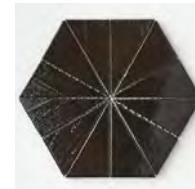

Black Resin