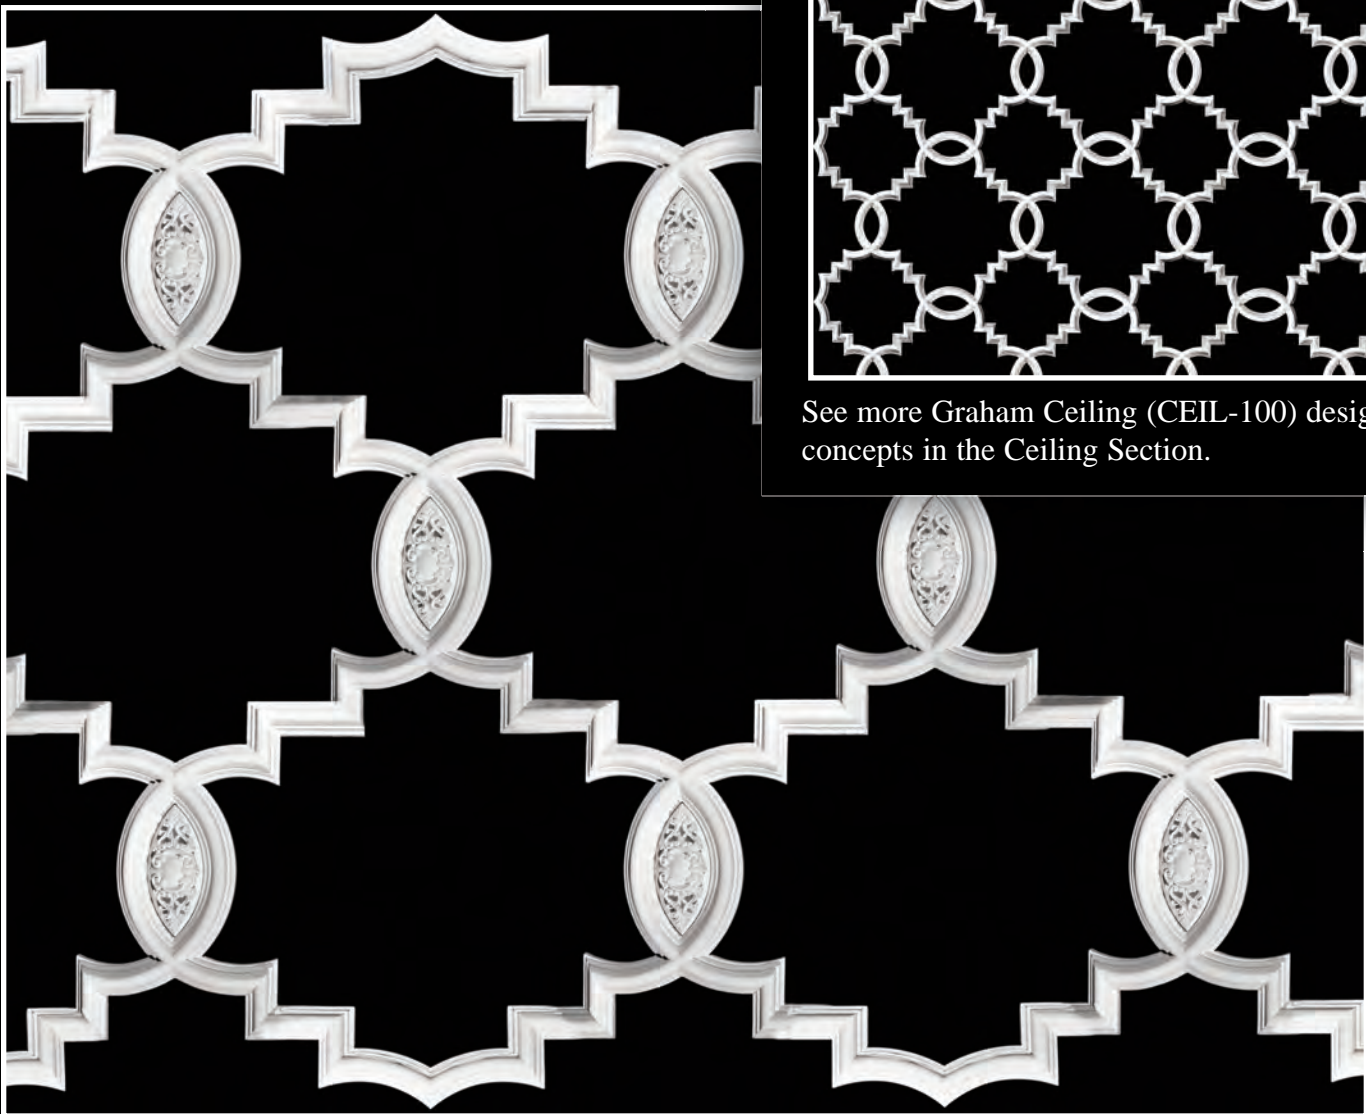

# ROSETTES

**ROST-281**

8" x 3-1/2" x 1-1/4"

Specially designed for The Graham Ceiling- (CEIL-100)

**ROST-280**

7-1/4" x 3" x 1"

See more Graham Ceiling (CEIL-100) design concepts in the Ceiling Section.

Graham Ceiling Concept (CEIL-100)