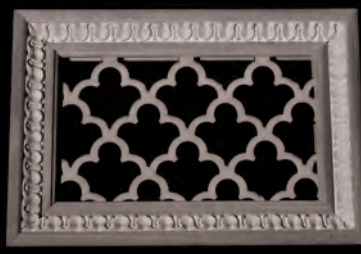

VENT GRILLES

These decorative vent grilles come in four different patterns. The use of the various inserts shown will allow for countless design combinations. All of our vents are sized to order (up to 4' x4') and available with or without outer frame.

VENTS

VENT-1000 DIAMOND

Shown w/optional MLD-124A

VENT-1001 SCALLOP

Shown w/optional MLD-123A

VENT-1002 VENETIAN

Shown w/optional MLD-105A

VENT-1003 RENAISSANCE