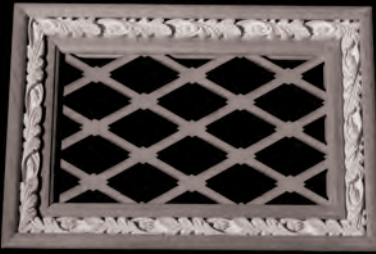

VENT GRILLES

These decorative vent grilles come in four different patterns. The use of the various inserts shown will allow for countless design combinations. All of our vents are sized to order (up to 4' x4') and available with or without outer frame.

VENTS

VENT-1000 DIAMOND

Shown w/optional MLD-124A

VENT-1001 SCALLOP

Shown w/optional MLD-123A

VENT-1002 VENETIAN

Shown w/optional MLD-105A

VENT-1003 RENAISSANCE