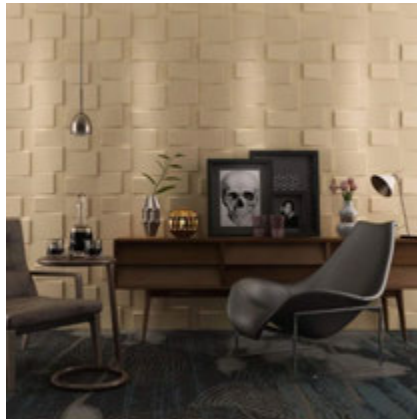

Rubik Square 3D Leather Wall Panel

RUBIK SQUARE 3D LEATHER WALL PANEL

- WHITE, OFF WHITE, LIGHT GREY, GREY, BLACK
- METALLIC GOLD, METALLIC BRONZE, METALLIC GREEN, METALLIC PINK, METALLIC GREY
- ALSO CUSTOMIZABLE *
- SOUND BLOCKING & WATER RESISTANT
- HIGH QUALITY LEATHER
- IDEAL FOR LUXURY SPACES

AVAILABLE IN:

Set of 4 = 1.0 SqM / 15.4 SqFt

Set of 8 = 2.0 SqM / 30.9 SqFt

Set of 12 = 3.0 SqM / 46.4 SqFt