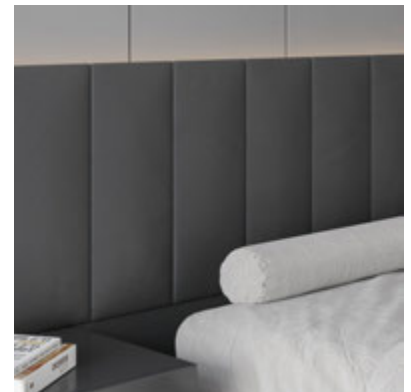

Recta Vera 3D Leather Wall Panel

RECTA VERA 3D LEATHER WALL PANEL

- WHITE, OFF WHITE, LIGHT GREY, GREY, BLACK
- METALLIC GOLD, METALLIC BRONZE, METALLIC GREEN, METALLIC PINK, METALLIC GREY
- ALSO CUSTOMIZABLE *
- SOUND BLOCKING & WATER RESISTANT
- HIGH QUALITY LEATHER
- IDEAL FOR LUXURY SPACES

AVAILABLE IN:

Set of 7 = 1.0 SqM / 10.75 SqFt

Set of 21 = 3.0 SqM / 32.25 SqFt

Set of 42 = 6.0 SqM / 64.50 SqFt