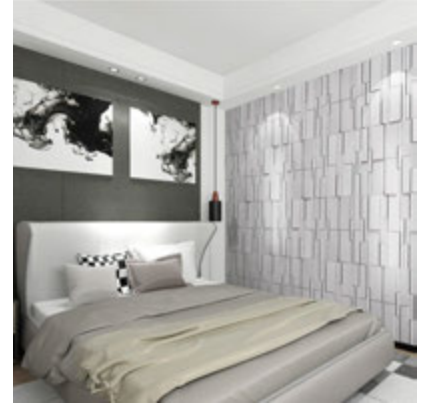

Flux Square 3D Leather Wall Panel

FLUX SQUARE 3D LEATHER WALL PANEL

- WHITE, OFF WHITE, LIGHT GREY, GREY, BLACK
- METALLIC GOLD, METALLIC BRONZE, METALLIC GREEN, METALLIC PINK, METALLIC GREY
- ALSO CUSTOMIZABLE *
- SOUND BLOCKING & WATER RESISTANT
- HIGH QUALITY LEATHER
- IDEAL FOR LUXURY SPACES

AVAILABLE IN:

Set of 4 = 1.0 SqM / 15.4 SqFt

Set of 8 = 2.0 SqM / 30.9 SqFt

Set of 12 = 3.0 SqM / 46.4 SqFt