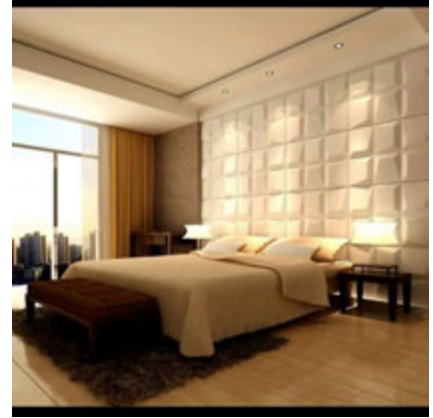

Mosaic Square 3D Leather Wall Panel

MOSAIC SQUARE 3D LEATHER WALL PANEL

- WHITE, OFF WHITE, LIGHT GREY, GREY, BLACK
- METALLIC GOLD, METALLIC BRONZE, METALLIC GREEN, METALLIC PINK, METALLIC GREY
- ALSO CUSTOMIZABLE *
- SOUND BLOCKING & WATER RESISTANT
- HIGH QUALITY LEATHER
- IDEAL FOR LUXURY SPACES

AVAILABLE IN:

Set of 4 = 1.0 SqM / 15.5 SqFt

Set of 8 = 2.0 SqM / 31.0 SqFt

Set of 12 = 3.0 SqM / 46.5 SqFt