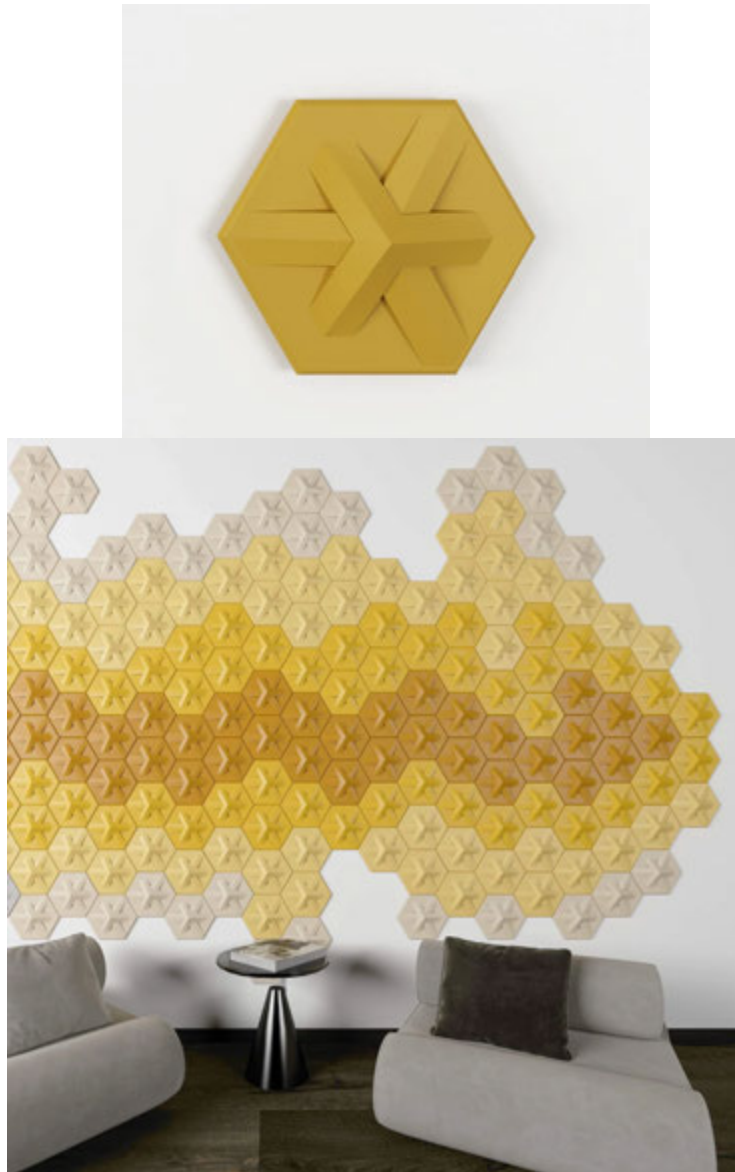

- SOUND BLOCKING & WATER RESISTANT
- HIGH QUALITY LEATHER
- IDEAL FOR LUXURY SPACES

AVAILABLE IN:

- Set of 4 = 1.0 SqM / 15.5 SqFt
- Set of 8 = 2.0 SqM / 31.0 SqFt
- Set of 12 = 3.0 SqM / 46.5 SqFt

Sideline Square 3D Leather Wall Panels

SIDELINE SQUARE 3D LEATHER WALL PANEL

- WHITE, OFF WHITE, LIGHT GREY, GREY, BLACK
- METALLIC GOLD, METALLIC BRONZE, METALLIC GREEN, METALLIC PINK, METALLIC GREY
- * ALSO CUSTOMIZABLE *
- SOUND BLOCKING & WATER RESISTANT
- HIGH QUALITY LEATHER
- IDEAL FOR LUXURY SPACES

- AVAILABLE IN:

Set of 4 = 1.0 SqM / 15.5 SqFt

Set of 8 = 2.0 SqM / 31.0 SqFt

Set of 12 = 3.0 SqM / 46.5 SqFt

Floral Square 3D Leather Wall Panel

FLORAL SQUARE 3D LEATHER WALL PANEL

- WHITE, OFF WHITE, LIGHT GREY, GREY, BLACK
- METALLIC GOLD, METALLIC BRONZE, METALLIC GREEN, METALLIC PINK, METALLIC GREY
- * ALSO CUSTOMIZABLE *
- SOUND BLOCKING & WATER RESISTANT
- HIGH QUALITY LEATHER
- IDEAL FOR LUXURY SPACES

AVAILABLE IN:

Set of 4 = 1.0 SqM / 15.5 SqFt

Set of 8 = 2.0 SqM / 31.0 SqFt

Set of 12 = 3.0 SqM / 46.5 SqFt

Asterisk Hexagon 3D Leather Wall Panel

ASTERISK HEXAGON 3D LEATHER WALL PANEL

- WHITE, OFF WHITE, LIGHT GREY, GREY, BLACK
- METALLIC GOLD, METALLIC BRONZE, METALLIC GREEN, METALLIC PINK, METALLIC GREY
- * ALSO CUSTOMIZABLE *