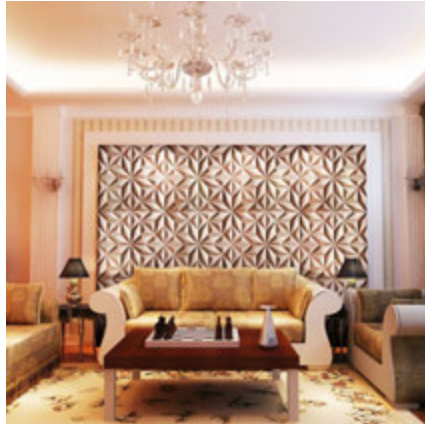

Spear Square 3D Leather Wall Panel

SPEAR SQUARE 3D LEATHER WALL PANEL

- WHITE, OFF WHITE, LIGHT GREY, GREY, BLACK
- METALLIC GOLD, METALLIC BRONZE, METALLIC GREEN, METALLIC PINK, METALLIC GREY
- ALSO CUSTOMIZABLE *
- SOUND BLOCKING & WATER RESISTANT
- HIGH QUALITY LEATHER
- IDEAL FOR LUXURY SPACES

AVAILABLE IN:

Set of 4 = 1.0 SqM / 15.4 SqFt

Set of 8 = 2.0 SqM / 30.9 SqFt

Set of 12 = 3.0 SqM / 46.4 SqFt