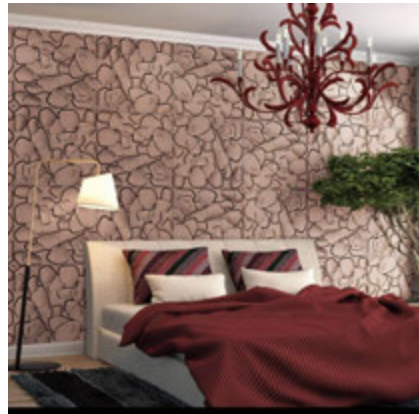

Ripple Square 3D Leather Wall Panel

RIPPLE SQUARE 3D LEATHER WALL PANEL

- WHITE, OFF WHITE, LIGHT GREY, GREY, BLACK
- METALLIC GOLD, METALLIC BRONZE, METALLIC GREEN, METALLIC PINK, METALLIC GREY
- ALSO CUSTOMIZABLE *
- SOUND BLOCKING & WATER RESISTANT
- HIGH QUALITY LEATHER
- IDEAL FOR LUXURY SPACES

AVAILABLE IN:

Set of 4 = 1.0 SqM / 15.5 SqFt

Set of 8 = 2.0 SqM / 31.0 SqFt

Set of 12 = 3.0 SqM / 46.5 SqFt