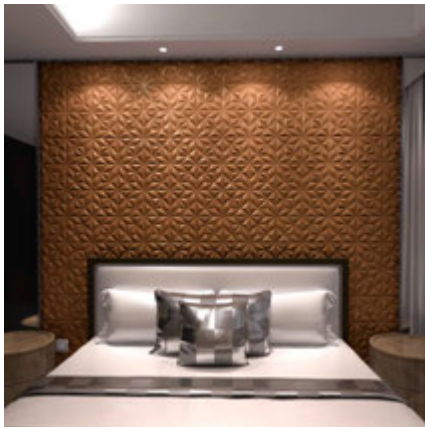

AVAILABLE IN:

Set of 4 = 1.0 SqM / 15.5 SqFt

Set of 8 = 2.0 SqM / 31.0 SqFt

Set of 12 = 3.0 SqM / 46.5 SqFt

Florapod Square 3D Leather Wall Panel

FLORAPOD SQUARE 3D LEATHER WALL PANEL

- WHITE, OFF WHITE, LIGHT GREY, GREY, BLACK
- METALLIC GOLD, METALLIC BRONZE, METALLIC GREEN, METALLIC PINK, METALLIC GREY
- * ALSO CUSTOMIZABLE *
- SOUND BLOCKING & WATER RESISTANT
- HIGH QUALITY LEATHER
- IDEAL FOR LUXURY SPACES

AVAILABLE IN:

Set of 12 = 1.0 SqM / 10.7 SqFt

Set of 22 = 2.0 SqM / 21.5 SqFt

Set of 34 = 3.0 SqM / 32.9 SqFt

Diamond Tile Hexagon 3DLeather Wall Panel

DIAMOND TILE HEXAGON 3D LEATHER WALL PANEL

- WHITE, OFF WHITE, LIGHT GREY, GREY, BLACK
- METALLIC GOLD, METALLIC BRONZE, METALLIC GREEN, METALLIC PINK, METALLIC GREY
- * ALSO CUSTOMIZABLE *
- SOUND BLOCKING & WATER RESISTANT
- HIGH QUALITY LEATHER
- IDEAL FOR LUXURY SPACES

AVAILABLE IN:

Set of 14 = 1.0 SqM / 10.8 SqFt

Set of 26 = 2.0 SqM / 21.5 SqFt

Set of 40 = 3.0 SqM / 32.3 SqFt

Spear Square 3D Leather Wall Panel

SPEAR SQUARE 3D LEATHER WALL PANEL

- WHITE, OFF WHITE, LIGHT GREY, GREY, BLACK
- METALLIC GOLD, METALLIC BRONZE, METALLIC GREEN, METALLIC PINK, METALLIC GREY
- * ALSO CUSTOMIZABLE *
- SOUND BLOCKING & WATER RESISTANT
- HIGH QUALITY LEATHER
- IDEAL FOR LUXURY SPACES