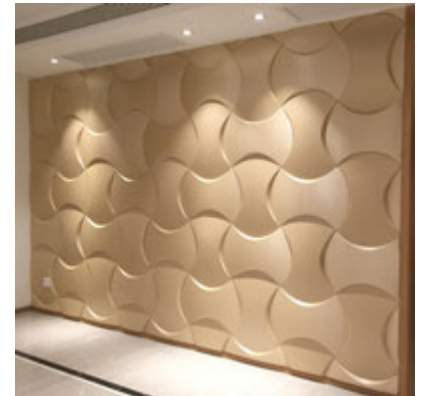

AVAILABLE IN:

Set of 4 = 15.0 SqFt

Set of 12 = 46.0 SqFt

Cubed Hexagon 3D Leather Wall Panel

CUBED HEXAGON 3D LEATHER WALL PANEL

- WHITE, OFF WHITE, LIGHT GREY, GREY, BLACK
- METALLIC GOLD, METALLIC BRONZE, METALLIC GREEN, METALLIC PINK, METALLIC GREY
- * ALSO CUSTOMIZABLE *
- SOUND BLOCKING & WATER RESISTANT
- HIGH QUALITY LEATHER
- IDEAL FOR LUXURY SPACES

AVAILABLE IN:

Set of 14 = 1.5 SqM / 15.7 SqFt

Set of 26 = 2.7 SqM / 29.2 SqFt

Set of 40 = 4.2 SqM / 45.0 SqFt

Recta Vera 3D Leather Wall Panel

RECTA VERA 3D LEATHER WALL PANEL

- WHITE, OFF WHITE, LIGHT GREY, GREY, BLACK
- METALLIC GOLD, METALLIC BRONZE, METALLIC GREEN, METALLIC PINK, METALLIC GREY
- * ALSO CUSTOMIZABLE *
- SOUND BLOCKING & WATER RESISTANT
- HIGH QUALITY LEATHER
- IDEAL FOR LUXURY SPACES

AVAILABLE IN:

Set of 7 = 1.0 SqM / 10.75 SqFt

Set of 21 = 3.0 SqM / 32.25 SqFt

Set of 42 = 6.0 SqM / 64.50 SqFt

CoCo Geometric 3D Leather Wall Panel

CoCo GEOMETRIC 3D LEATHER WALL PANEL

- WHITE, OFF WHITE, LIGHT GREY, GREY, BLACK
- METALLIC GOLD, METALLIC BRONZE, METALLIC GREEN, METALLIC PINK, METALLIC GREY
- * ALSO CUSTOMIZABLE *
- SOUND BLOCKING & WATER RESISTANT
- HIGH QUALITY LEATHER
- IDEAL FOR LUXURY SPACES