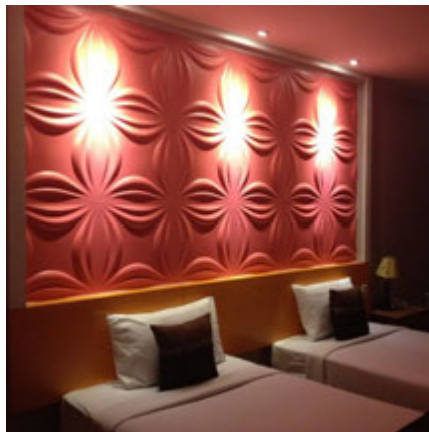

AVAILABLE IN:

Set of 14 = 1.0 SqM / 10.8 SqFt

Set of 26 = 2.0 SqM / 21.5 SqFt

Set of 40 = 3.0 SqM / 32.3 SqFt

Spear Square 3D Leather Wall Panel

SPEAR SQUARE 3D LEATHER WALL PANEL

- WHITE, OFF WHITE, LIGHT GREY, GREY, BLACK
- METALLIC GOLD, METALLIC BRONZE, METALLIC GREEN, METALLIC PINK, METALLIC GREY
- * ALSO CUSTOMIZABLE *
- SOUND BLOCKING & WATER RESISTANT
- HIGH QUALITY LEATHER
- IDEAL FOR LUXURY SPACES

AVAILABLE IN:

Set of 4 = 1.0 SqM / 15.4 SqFt

Set of 8 = 2.0 SqM / 30.9 SqFt

Set of 12 = 3.0 SqM / 46.4 SqFt

Lily Square 3D Leather Wall Panel

LILY SQUARE 3D LEATHER WALL PANEL

- WHITE, OFF WHITE, LIGHT GREY, GREY, BLACK
- METALLIC GOLD, METALLIC BRONZE, METALLIC GREEN, METALLIC PINK, METALLIC GREY
- * ALSO CUSTOMIZABLE *
- SOUND BLOCKING & WATER RESISTANT
- HIGH QUALITY LEATHER
- IDEAL FOR LUXURY SPACES