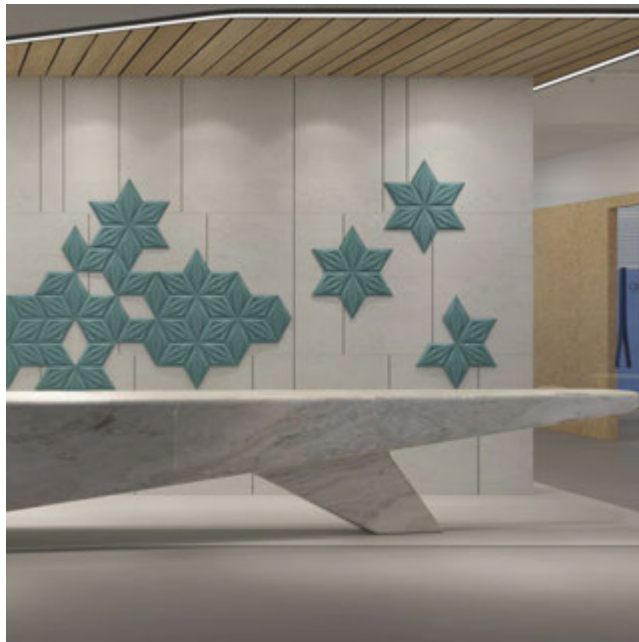

- SOUND BLOCKING & WATER RESISTANT
- HIGH QUALITY LEATHER
- IDEAL FOR LUXURY SPACES

- AVAILABLE IN:

- 1.0 SqM / 10.75 SqFt
- 3.0 SqM / 32.25 SqFt
- 6.0 SqM / 64.50 SqFt

Star Flower Geometric 3D Leather Wall Panels