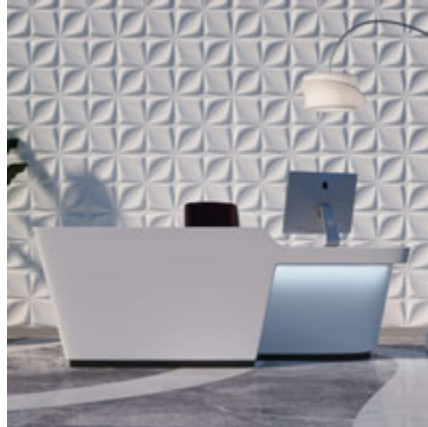

Floral Square 3D Leather Wall Panel

FLORAL SQUARE 3D LEATHER WALL PANEL

- WHITE, OFF WHITE, LIGHT GREY, GREY, BLACK
- METALLIC GOLD, METALLIC BRONZE, METALLIC GREEN, METALLIC PINK, METALLIC GREY
- ALSO CUSTOMIZABLE *
- SOUND BLOCKING & WATER RESISTANT
- HIGH QUALITY LEATHER
- IDEAL FOR LUXURY SPACES

AVAILABLE IN:

Set of 4 = 1.0 SqM / 15.5 SqFt

Set of 8 = 2.0 SqM / 31.0 SqFt

Set of 12 = 3.0 SqM / 46.5 SqFt