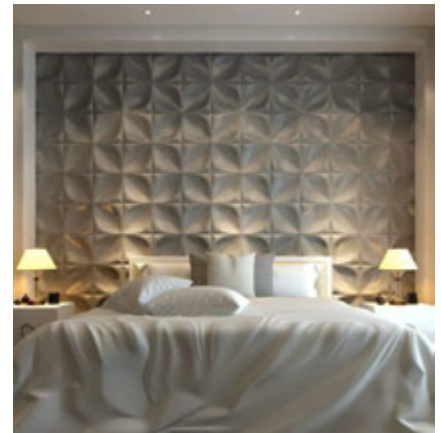

AVAILABLE IN:

Set of 14 = 1.0 SqM / 15.8 SqFt

Set of 26 = 2.0 SqM / 29.3 SqFt

Set of 40 = 3.0 SqM / 45.2 SqFt

River Square 3D Leather Wall Panel

RIVER SQUARE 3D LEATHER WALL PANEL

- WHITE, OFF WHITE, LIGHT GREY, GREY, BLACK
- METALLIC GOLD, METALLIC BRONZE, METALLIC GREEN, METALLIC PINK, METALLIC GREY
- * ALSO CUSTOMIZABLE *
- SOUND BLOCKING & WATER RESISTANT
- HIGH QUALITY LEATHER
- IDEAL FOR LUXURY SPACES

AVAILABLE IN:

Set of 4 = 1.0 SqM / 15.5 SqFt

Set of 8 = 2.0 SqM / 31.0 SqFt

Set of 12 = 3.0 SqM / 46.5 SqFt

Trapezoid Hexagon 3D Leather Wall Panel

TRAPEZOID HEXAGON 3D LEATHER WALL PANEL

- WHITE, OFF WHITE, LIGHT GREY, GREY, BLACK
- METALLIC GOLD, METALLIC BRONZE, METALLIC GREEN, METALLIC PINK, METALLIC GREY
- * ALSO CUSTOMIZABLE *
- SOUND BLOCKING & WATER RESISTANT
- HIGH QUALITY LEATHER
- IDEAL FOR LUXURY SPACES

AVAILABLE IN:

Set of 4 = 1.0 SqM / 15.5 SqFt

Set of 8 = 2.0 SqM / 31.0 SqFt

Set of 12 = 3.0 SqM / 46.5 SqFt

Florapod Square 3D Leather Wall Panel

FLORAPOD SQUARE 3D LEATHER WALL PANEL

- WHITE, OFF WHITE, LIGHT GREY, GREY, BLACK
- METALLIC GOLD, METALLIC BRONZE, METALLIC GREEN, METALLIC PINK, METALLIC GREY
- * ALSO CUSTOMIZABLE *
- SOUND BLOCKING & WATER RESISTANT
- HIGH QUALITY LEATHER
- IDEAL FOR LUXURY SPACES