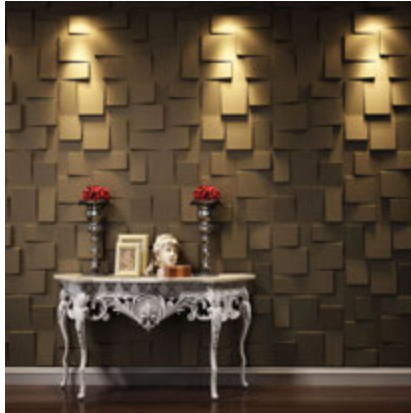

Rubik Square 3D Leather Wall Panel

RUBIK SQUARE 3D LEATHER WALL PANEL

- WHITE, OFF WHITE, LIGHT GREY, GREY, BLACK
- METALLIC GOLD, METALLIC BRONZE, METALLIC GREEN, METALLIC PINK, METALLIC GREY
- ALSO CUSTOMIZABLE *
- SOUND BLOCKING & WATER RESISTANT
- HIGH QUALITY LEATHER
- IDEAL FOR LUXURY SPACES

AVAILABLE IN:

Set of 4 = 1.0 SqM / 15.4 SqFt

Set of 8 = 2.0 SqM / 30.9 SqFt

Set of 12 = 3.0 SqM / 46.4 SqFt