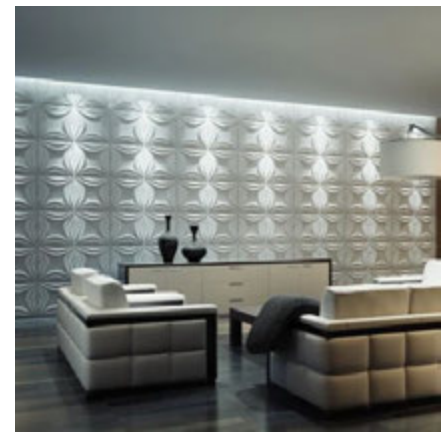

Lily Square 3D Leather Wall Panel

LILY SQUARE 3D LEATHER WALL PANEL

- WHITE, OFF WHITE, LIGHT GREY, GREY, BLACK
- METALLIC GOLD, METALLIC BRONZE, METALLIC GREEN, METALLIC PINK, METALLIC GREY
- ALSO CUSTOMIZABLE *
- SOUND BLOCKING & WATER RESISTANT
- HIGH QUALITY LEATHER
- IDEAL FOR LUXURY SPACES

AVAILABLE IN:

Set of 4 = 1.0 SqM / 15.5 SqFt

Set of 8 = 2.0 SqM / 31.0 SqFt

Set of 12 = 3.0 SqM / 46.5 SqFt