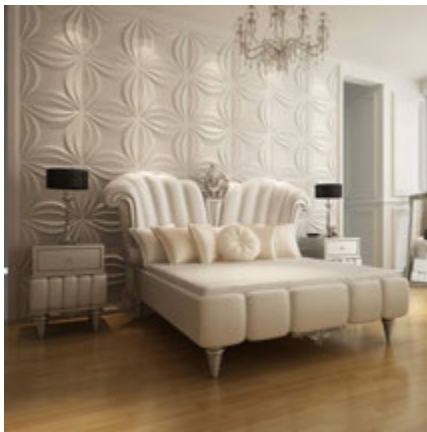

Lily Square 3D Leather Wall Panel

LILY SQUARE 3D LEATHER WALL PANEL

- WHITE, OFF WHITE, LIGHT GREY, GREY, BLACK
- METALLIC GOLD, METALLIC BRONZE, METALLIC GREEN, METALLIC PINK, METALLIC GREY
- ALSO CUSTOMIZABLE *
- SOUND BLOCKING & WATER RESISTANT
- HIGH QUALITY LEATHER
- IDEAL FOR LUXURY SPACES

AVAILABLE IN:

Set of 4 = 1.0 SqM / 15.5 SqFt

Set of 8 = 2.0 SqM / 31.0 SqFt

Set of 12 = 3.0 SqM / 46.5 SqFt