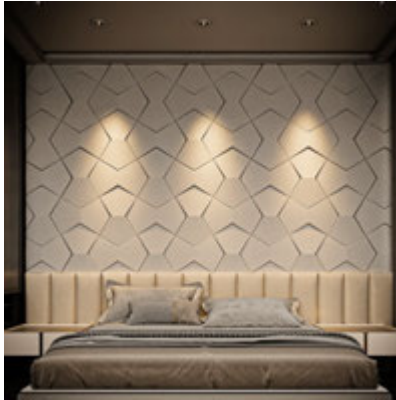

Bowtie Geometric 3D Leather Wall Panel

BOWTIE GEOMETRIC 3D LEATHER WALL PANEL

- WHITE, OFF WHITE, LIGHT GREY, GREY, BLACK
- METALLIC GOLD, METALLIC BRONZE, METALLIC GREEN, METALLIC PINK, METALLIC GREY
- ALSO CUSTOMIZABLE *
- SOUND BLOCKING & WATER RESISTANT
- HIGH QUALITY LEATHER
- IDEAL FOR LUXURY SPACES

AVAILABLE IN:

1 SqM / 10.75 SqFt

3 SqM / 32.25 SqFt

5 SqM / 64.0 SqFt