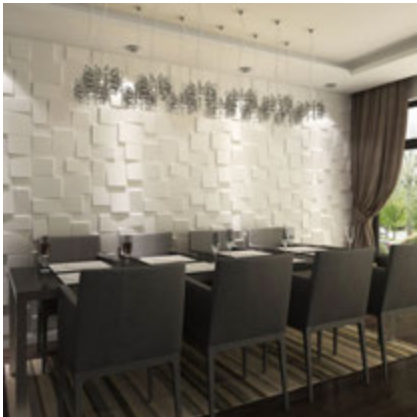

Rubik Square 3D Leather Wall Panel

RUBIK SQUARE 3D LEATHER WALL PANEL

- WHITE, OFF WHITE, LIGHT GREY, GREY, BLACK
- METALLIC GOLD, METALLIC BRONZE, METALLIC GREEN, METALLIC PINK, METALLIC GREY
- ALSO CUSTOMIZABLE *
- SOUND BLOCKING & WATER RESISTANT
- HIGH QUALITY LEATHER
- IDEAL FOR LUXURY SPACES

AVAILABLE IN:

Set of 4 = 1.0 SqM / 15.4 SqFt

Set of 8 = 2.0 SqM / 30.9 SqFt

Set of 12 = 3.0 SqM / 46.4 SqFt