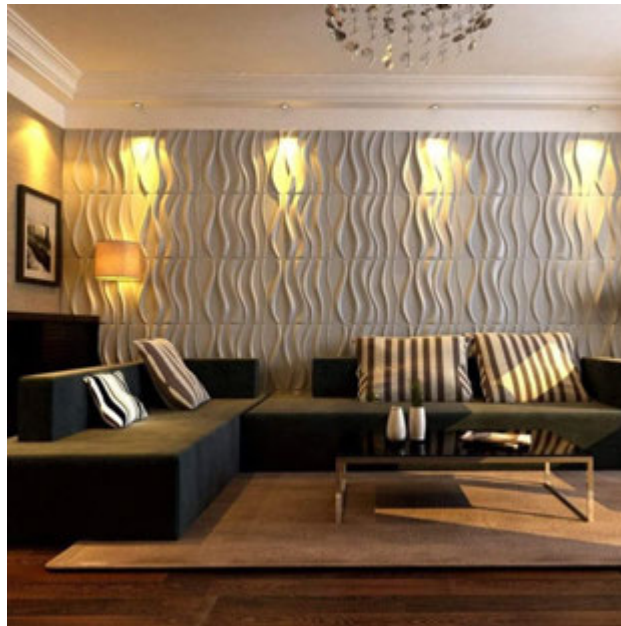

AVAILABLE IN:

Set of 4 = 1.0 SqM / 15.5 SqFt

Set of 8 = 2.0 SqM / 31.0 SqFt

Set of 12 = 3.0 SqM / 46.5 SqFt

Speck Hexagon 3D Leather Wall Panel

GNARLY SQUARE 3D LEATHER WALL PANEL

- WHITE, OFF WHITE, LIGHT GREY, GREY, BLACK
- METALLIC GOLD, METALLIC BRONZE, METALLIC GREEN, METALLIC PINK, METALLIC GREY
- * ALSO CUSTOMIZABLE *
- SOUND BLOCKING & WATER RESISTANT
- HIGH QUALITY LEATHER
- IDEAL FOR LUXURY SPACES

AVAILABLE IN:

Set of 14 = 1.0 SqM / 15.8 SqFt

Set of 26 = 2.0 SqM / 29.3 SqFt

Set of 40 = 3.0 SqM / 45.2 SqFt

River Square 3D Leather Wall Panel

RIVER SQUARE 3D LEATHER WALL PANEL

- WHITE, OFF WHITE, LIGHT GREY, GREY, BLACK
- METALLIC GOLD, METALLIC BRONZE, METALLIC GREEN, METALLIC PINK, METALLIC GREY
- * ALSO CUSTOMIZABLE *
- SOUND BLOCKING & WATER RESISTANT
- HIGH QUALITY LEATHER
- IDEAL FOR LUXURY SPACES