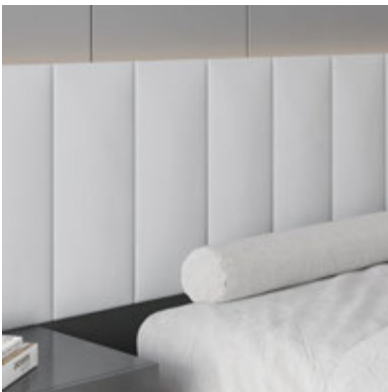

Recta Vera 3D Leather Wall Panel

RECTA VERA 3D LEATHER WALL PANEL

- WHITE, OFF WHITE, LIGHT GREY, GREY, BLACK
- METALLIC GOLD, METALLIC BRONZE, METALLIC GREEN, METALLIC PINK, METALLIC GREY
- ALSO CUSTOMIZABLE *
- SOUND BLOCKING & WATER RESISTANT
- HIGH QUALITY LEATHER
- IDEAL FOR LUXURY SPACES

AVAILABLE IN:

Set of 7 = 1.0 SqM / 10.75 SqFt

Set of 21 = 3.0 SqM / 32.25 SqFt

Set of 42 = 6.0 SqM / 64.50 SqFt