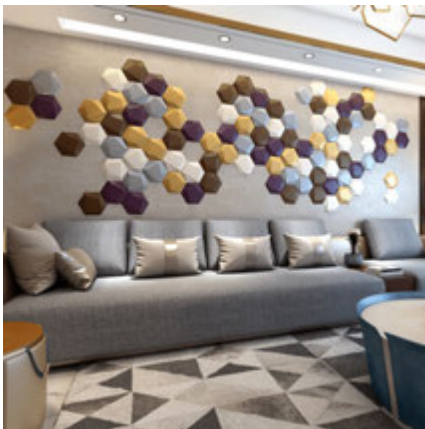

Trapezoid Hexagon 3D Leather Wall Panel

TRAPEZOID HEXAGON 3D LEATHER WALL PANEL

- WHITE, OFF WHITE, LIGHT GREY, GREY, BLACK
- METALLIC GOLD, METALLIC BRONZE, METALLIC GREEN, METALLIC PINK, METALLIC GREY
- ALSO CUSTOMIZABLE *
- SOUND BLOCKING & WATER RESISTANT
- HIGH QUALITY LEATHER
- IDEAL FOR LUXURY SPACES

AVAILABLE IN:

Set of 4 = 1.0 SqM / 15.5 SqFt

Set of 8 = 2.0 SqM / 31.0 SqFt

Set of 12 = 3.0 SqM / 46.5 SqFt