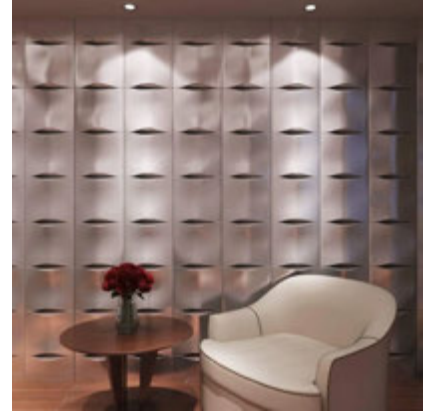

Sahara Square 3D Leather Wall Panel

SAHARA SQUARE 3D LEATHER WALL PANEL

- WHITE, OFF WHITE, LIGHT GREY, GREY, BLACK
- METALLIC GOLD, METALLIC BRONZE, METALLIC GREEN, METALLIC PINK, METALLIC GREY
- ALSO CUSTOMIZABLE *
- SOUND BLOCKING & WATER RESISTANT
- HIGH QUALITY LEATHER
- IDEAL FOR LUXURY SPACES

AVAILABLE IN:

Set of 4 = 1.0 SqM / 15.4 SqFt

Set of 8 = 2.0 SqM / 30.9 SqFt

Set of 12 = 3.0 SqM / 46.4 SqFt