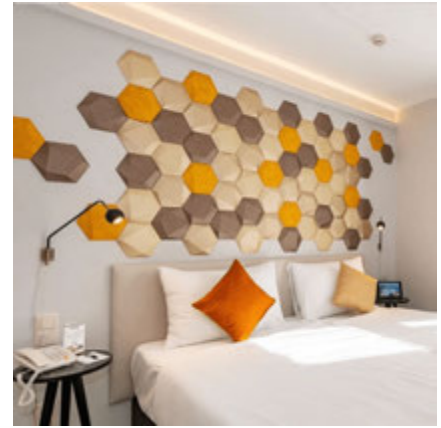

Trapezoid Hexagon 3D Leather Wall Panel

TRAPEZOID HEXAGON 3D LEATHER WALL PANEL

- WHITE, OFF WHITE, LIGHT GREY, GREY, BLACK
- METALLIC GOLD, METALLIC BRONZE, METALLIC GREEN, METALLIC PINK, METALLIC GREY
- ALSO CUSTOMIZABLE *
- SOUND BLOCKING & WATER RESISTANT
- HIGH QUALITY LEATHER
- IDEAL FOR LUXURY SPACES

AVAILABLE IN:

Set of 4 = 1.0 SqM / 15.5 SqFt

Set of 8 = 2.0 SqM / 31.0 SqFt

Set of 12 = 3.0 SqM / 46.5 SqFt