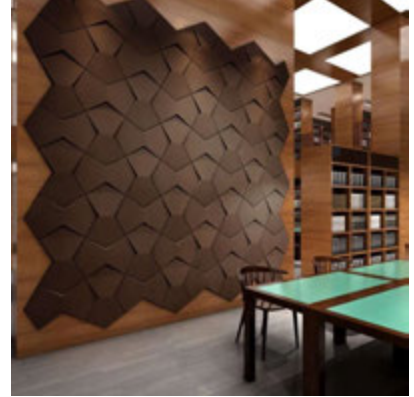

Bowtie Geometric 3D Leather Wall Panel

BOWTIE GEOMETRIC 3D LEATHER WALL PANEL

- WHITE, OFF WHITE, LIGHT GREY, GREY, BLACK
- METALLIC GOLD, METALLIC BRONZE, METALLIC GREEN, METALLIC PINK, METALLIC GREY
- ALSO CUSTOMIZABLE *
- SOUND BLOCKING & WATER RESISTANT
- HIGH QUALITY LEATHER
- IDEAL FOR LUXURY SPACES

AVAILABLE IN:

1 SqM / 10.75 SqFt

3 SqM / 32.25 SqFt

5 SqM / 64.0 SqFt