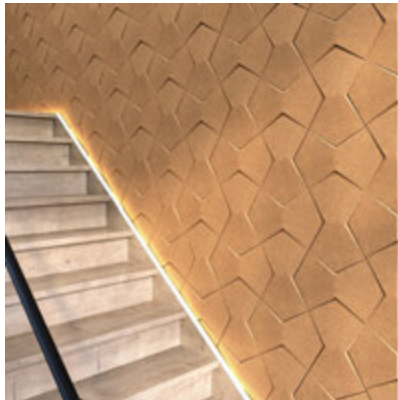

Bowtie Geometric 3D Leather Wall Panel

BOWTIE GEOMETRIC 3D LEATHER WALL PANEL

- WHITE, OFF WHITE, LIGHT GREY, GREY, BLACK
- METALLIC GOLD, METALLIC BRONZE, METALLIC GREEN, METALLIC PINK, METALLIC GREY
- ALSO CUSTOMIZABLE *
- SOUND BLOCKING & WATER RESISTANT
- HIGH QUALITY LEATHER
- IDEAL FOR LUXURY SPACES

AVAILABLE IN:

1 SqM / 10.75 SqFt

3 SqM / 32.25 SqFt

5 SqM / 64.0 SqFt