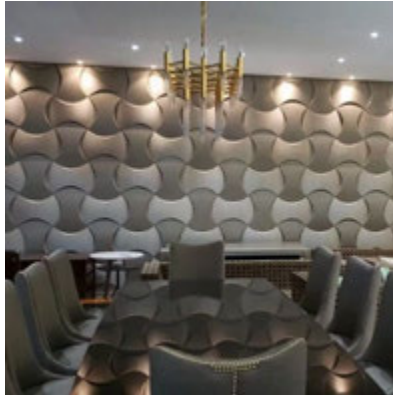

CoCo Geometric 3D Leather Wall Panel

CoCo GEOMETRIC 3D LEATHER WALL PANEL

- WHITE, OFF WHITE, LIGHT GREY, GREY, BLACK
- METALLIC GOLD, METALLIC BRONZE, METALLIC GREEN, METALLIC PINK, METALLIC GREY
- ALSO CUSTOMIZABLE *
- SOUND BLOCKING & WATER RESISTANT
- HIGH QUALITY LEATHER
- IDEAL FOR LUXURY SPACES

AVAILABLE IN:

Set of 6 = 1.08 SqM / 11.60 SqFt

Set of 18 = 3.23 SqM / 34.75 SqFt

Set of 30 = 5.4 SqM / 58.05 SqFt