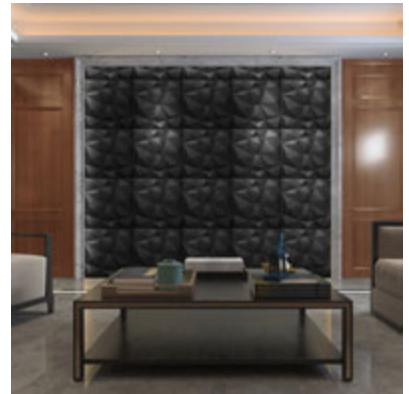

Architectural Bling

3D Leather Wall Panels

"Luxury Sophistication, and Class"

Rich, sumptuous, and undeniably sophisticated, leather accent walls command attention and evoke a sense of indulgence.

3D Leather Wall Panels are a High-End Decorative Solution for Creating Textured, Sound-Absorbing Accent Walls. These Panels Typically Feature a Multi-Layer Construction Including a Water-Resistant PU Leather Outer Layer, a High Density memory Foam for Acoustic Insulation, and a Protective Backboard. Popular Designs like the Diamond Fever Square Offer a Deep, Geometric Relief that can Transform Flat Surfaces into Architectural Features.

Bowtie Geometric 3D Leather Wall Panel

BOWTIE GEOMETRIC 3D LEATHER WALL PANEL

- WHITE, OFF WHITE, LIGHT GREY, GREY, BLACK
- METALLIC GOLD, METALLIC BRONZE, METALLIC GREEN, METALLIC PINK, METALLIC GREY
- * ALSO CUSTOMIZABLE *
- SOUND BLOCKING & WATER RESISTANT
- HIGH QUALITY LEATHER
- IDEAL FOR LUXURY SPACES

AVAILABLE IN:

1 SqM / 10.75 SqFt

3 SqM / 32.25 SqFt

5 SqM / 64.0 SqFt

Diamond Fever Square 3D Leather Wall Panel

DIAMOND FEVER SQUARE 3D LEATHER WALL PANEL

- WHITE, OFF WHITE, LIGHT GREY, GREY, BLACK
- METALLIC GOLD, METALLIC BRONZE, METALLIC GREEN, METALLIC PINK, METALLIC GREY
- * ALSO CUSTOMIZABLE *
- SOUND BLOCKING & WATER RESISTANT
- HIGH QUALITY LEATHER
- IDEAL FOR LUXURY SPACES

AVAILABLE IN:

Set of 4 = 15.0 SqFt

Set of 12 = 46.0 SqFt

Cubed Hexagon 3D Leather Wall Panel

CUBED HEXAGON 3D LEATHER WALL PANEL

- WHITE, OFF WHITE, LIGHT GREY, GREY, BLACK
- METALLIC GOLD, METALLIC BRONZE, METALLIC GREEN, METALLIC PINK, METALLIC GREY
- * ALSO CUSTOMIZABLE *
- SOUND BLOCKING & WATER RESISTANT
- HIGH QUALITY LEATHER
- IDEAL FOR LUXURY SPACES