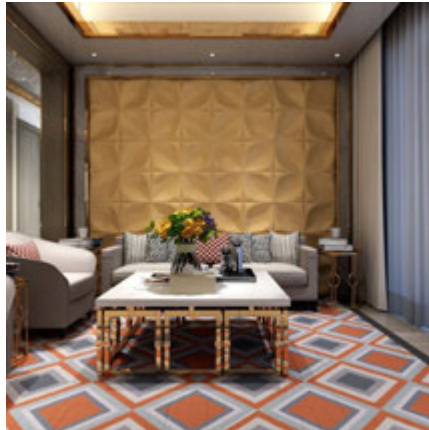

Florapod Square 3D Leather Wall Panel

FLORAPOD SQUARE 3D LEATHER WALL PANEL

- WHITE, OFF WHITE, LIGHT GREY, GREY, BLACK
- METALLIC GOLD, METALLIC BRONZE, METALLIC GREEN, METALLIC PINK, METALLIC GREY
- ALSO CUSTOMIZABLE *
- SOUND BLOCKING & WATER RESISTANT
- HIGH QUALITY LEATHER
- IDEAL FOR LUXURY SPACES

AVAILABLE IN:

Set of 12 = 1.0 SqM / 10.7 SqFt

Set of 22 = 2.0 SqM / 21.5 SqFt

Set of 34 = 3.0 SqM / 32.9 SqFt