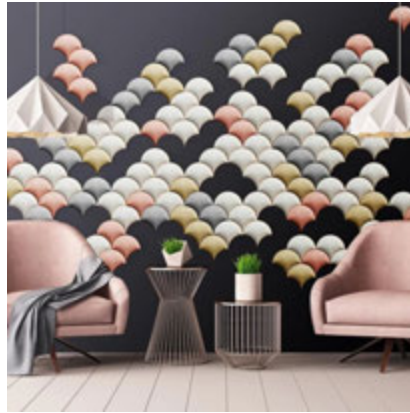

Mermaid Scales Geometric 3D Leather Wall Panel

MERMAID SCALES GEOMETRIC 3D LEATHER WALL PANEL

- WHITE, OFF WHITE, LIGHT GREY, GREY, BLACK
- METALLIC GOLD, METALLIC BRONZE, METALLIC GREEN, METALLIC PINK, METALLIC GREY
- ALSO CUSTOMIZABLE *
- SOUND BLOCKING & WATER RESISTANT
- HIGH QUALITY LEATHER
- IDEAL FOR LUXURY SPACES

AVAILABLE IN:

Set of 22 = 1.0 SqM / 10.75 SqFt

Set of 44 = 2.0 SqM / 21.50 SqFt

Set of 66 = 3.0 SqM / 32.25 SqFt