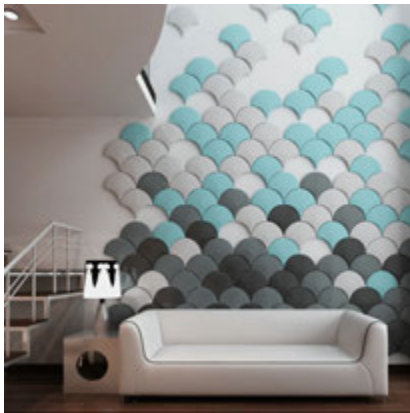

Mermaid Scales Geometric 3D Leather Wall Panel

MERMAID SCALES GEOMETRIC 3D LEATHER WALL PANEL

- WHITE, OFF WHITE, LIGHT GREY, GREY, BLACK
- METALLIC GOLD, METALLIC BRONZE, METALLIC GREEN, METALLIC PINK, METALLIC GREY
- ALSO CUSTOMIZABLE *
- SOUND BLOCKING & WATER RESISTANT
- HIGH QUALITY LEATHER
- IDEAL FOR LUXURY SPACES

AVAILABLE IN:

Set of 22 = 1.0 SqM / 10.75 SqFt

Set of 44 = 2.0 SqM / 21.50 SqFt

Set of 66 = 3.0 SqM / 32.25 SqFt