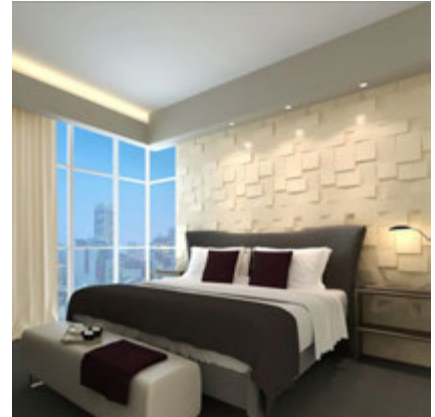

Rubik Square 3D Leather Wall Panel

RUBIK SQUARE 3D LEATHER WALL PANEL

- WHITE, OFF WHITE, LIGHT GREY, GREY, BLACK
- METALLIC GOLD, METALLIC BRONZE, METALLIC GREEN, METALLIC PINK, METALLIC GREY
- ALSO CUSTOMIZABLE *
- SOUND BLOCKING & WATER RESISTANT
- HIGH QUALITY LEATHER
- IDEAL FOR LUXURY SPACES

AVAILABLE IN:

Set of 4 = 1.0 SqM / 15.4 SqFt

Set of 8 = 2.0 SqM / 30.9 SqFt

Set of 12 = 3.0 SqM / 46.4 SqFt