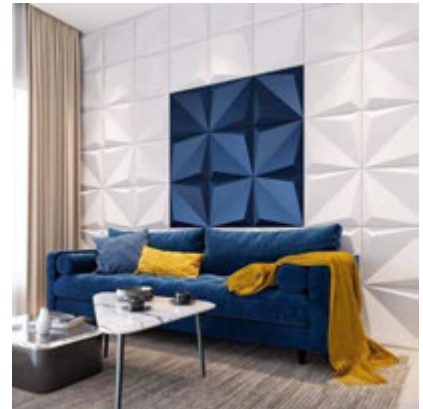

Leaves Square 3D Leather Wall Panel

LEAVES SQUARE 3D LEATHER WALL PANEL

- WHITE, OFF WHITE, LIGHT GREY, GREY, BLACK
- METALLIC GOLD, METALLIC BRONZE, METALLIC GREEN, METALLIC PINK, METALLIC GREY
- ALSO CUSTOMIZABLE *
- SOUND BLOCKING & WATER RESISTANT
- HIGH QUALITY LEATHER
- IDEAL FOR LUXURY SPACES

AVAILABLE IN:

Set of 12 = 1.0 SqM / 11.6 SqFt

Set of 22 = 2.0 SqM / 21.3 SqFt

Set of 34 = 3.0 SqM / 32.9 SqFt