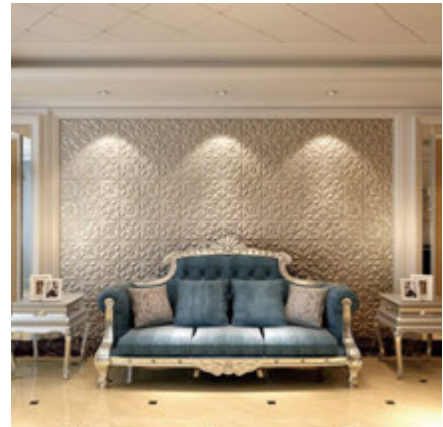

Spear Square 3D Leather Wall Panel

SPEAR SQUARE 3D LEATHER WALL PANEL

- WHITE, OFF WHITE, LIGHT GREY, GREY, BLACK
- METALLIC GOLD, METALLIC BRONZE, METALLIC GREEN, METALLIC PINK, METALLIC GREY
- ALSO CUSTOMIZABLE *
- SOUND BLOCKING & WATER RESISTANT
- HIGH QUALITY LEATHER
- IDEAL FOR LUXURY SPACES

AVAILABLE IN:

Set of 4 = 1.0 SqM / 15.4 SqFt

Set of 8 = 2.0 SqM / 30.9 SqFt

Set of 12 = 3.0 SqM / 46.4 SqFt