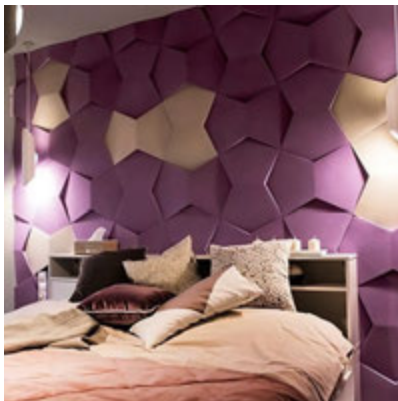

Bowtie Geometric 3D Leather Wall Panel

BOWTIE GEOMETRIC 3D LEATHER WALL PANEL

- WHITE, OFF WHITE, LIGHT GREY, GREY, BLACK
- METALLIC GOLD, METALLIC BRONZE, METALLIC GREEN, METALLIC PINK, METALLIC GREY
- ALSO CUSTOMIZABLE *
- SOUND BLOCKING & WATER RESISTANT
- HIGH QUALITY LEATHER
- IDEAL FOR LUXURY SPACES

AVAILABLE IN:

1 SqM / 10.75 SqFt

3 SqM / 32.25 SqFt

5 SqM / 64.0 SqFt