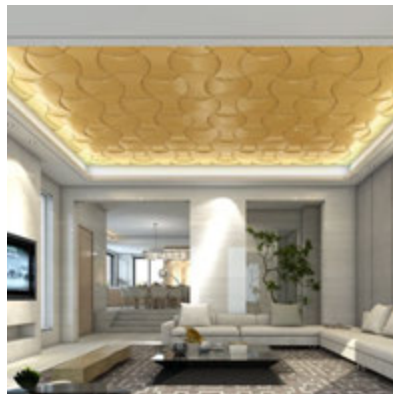

Architectural Bling

3D Leather Wall Panels

"Luxury Sophistication, and Class"

Rich, sumptuous, and undeniably sophisticated, leather accent walls command attention and evoke a sense of indulgence.

3D Leather Wall Panels are a High-End Decorative Solution for Creating Textured, Sound-Absorbing Accent Walls. These Panels Typically Feature a Multi-Layer Construction Including a Water-Resistant PU Leather Outer Layer, a High Density memory Foam for Acoustic Insulation, and a Protective Backboard. Popular Designs like the Diamond Fever Square Offer a Deep, Geometric Relief that can Transform Flat Surfaces into Architectural Features.

AVAILABLE IN:

Set of 7 = 1.0 SqM / 10.75 SqFt

Set of 21 = 3.0 SqM / 32.25 SqFt

Set of 42 = 6.0 SqM / 64.50 SqFt

CoCo Geometric 3D Leather Wall Panel

CoCo GEOMETRIC 3D LEATHER WALL PANEL

- WHITE, OFF WHITE, LIGHT GREY, GREY, BLACK
- METALLIC GOLD, METALLIC BRONZE, METALLIC GREEN, METALLIC PINK, METALLIC GREY
- * ALSO CUSTOMIZABLE *
- SOUND BLOCKING & WATER RESISTANT
- HIGH QUALITY LEATHER
- IDEAL FOR LUXURY SPACES