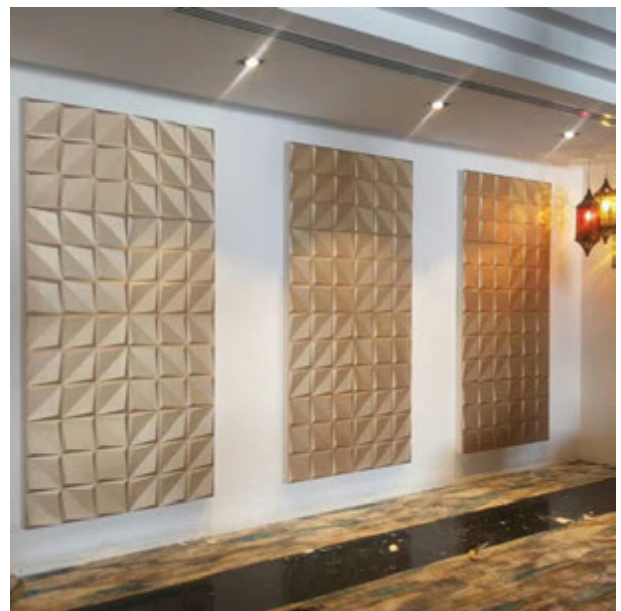

- AVAILABLE IN:

Set of 42 = 1.0 SqM / 16.4 SqFt

Set of 82 = 2.0 SqM / 32.0 SqFt

Set of 124 = 3.0 SqM / 48.4 SqFt

ZigZag Geometric 3D Leather Wall Panels

ZIGZAG GEOMETRIC 3D LEATHER WALL PANEL

- WHITE, OFF WHITE, LIGHT GREY, GREY, BLACK
- METALLIC GOLD, METALLIC BRONZE, METALLIC GREEN, METALLIC PINK, METALLIC GREY
* ALSO CUSTOMIZABLE *
- SOUND BLOCKING & WATER RESISTANT
- HIGH QUALITY LEATHER
- IDEAL FOR LUXURY SPACES

- **AVAILABLE IN:**
 - Set of 26 = 1.0 SqM / 18.7 SqFt
 - Set of 50 = 2.0 SqM / 36.0 SqFt
 - Set of 76 = 3.0 SqM / 54.7 SqFt

Illusory Square 3D Leather Wall Panels

ILLUSORY SQUARE 3D LEATHER WALL PANEL

- WHITE, OFF WHITE, LIGHT GREY, GREY, BLACK
 - METALLIC GOLD, METALLIC BRONZE, METALLIC GREEN, METALLIC PINK, METALLIC GREY
- * ALSO CUSTOMIZABLE *

- SOUND BLOCKING & WATER RESISTANT
- HIGH QUALITY LEATHER
- IDEAL FOR LUXURY SPACES

AVAILABLE IN:

- Set of 4 = 1.0 SqM / 15.5 SqFt
- Set of 8 = 2.0 SqM / 31.0 SqFt
- Set of 12 = 3.0 SqM / 46.5 SqFt

Sideline Square 3D Leather Wall Panels