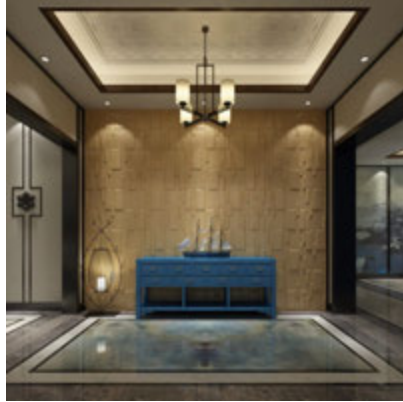

Flux Square 3D Leather Wall Panel

FLUX SQUARE 3D LEATHER WALL PANEL

- WHITE, OFF WHITE, LIGHT GREY, GREY, BLACK
- METALLIC GOLD, METALLIC BRONZE, METALLIC GREEN, METALLIC PINK, METALLIC GREY
- ALSO CUSTOMIZABLE *
- SOUND BLOCKING & WATER RESISTANT
- HIGH QUALITY LEATHER
- IDEAL FOR LUXURY SPACES

AVAILABLE IN:

Set of 4 = 1.0 SqM / 15.4 SqFt

Set of 8 = 2.0 SqM / 30.9 SqFt

Set of 12 = 3.0 SqM / 46.4 SqFt