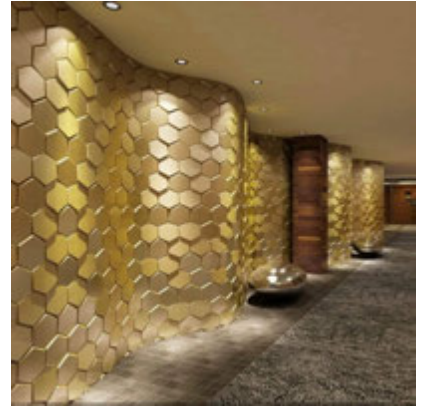

AVAILABLE IN:

Set of 6 = 1.08 SqM / 11.60 SqFt

Set of 18 = 3.23 SqM / 34.75 SqFt

Set of 30 = 5.4 SqM / 58.05 SqFt

Ubiquitous Square 3D Leather Wall Panel

UBIQUITOUS SQUARE 3D LEATHER WALL PANEL

- WHITE, OFF WHITE, LIGHT GREY, GREY, BLACK
- METALLIC GOLD, METALLIC BRONZE, METALLIC GREEN, METALLIC PINK, METALLIC GREY
- * ALSO CUSTOMIZABLE *
- SOUND BLOCKING & WATER RESISTANT
- HIGH QUALITY LEATHER
- IDEAL FOR LUXURY SPACES

AVAILABLE IN:

Set of 4 = 1.0 SqM / 15.4 SqFt

Set of 8 = 2.0 SqM / 30.9 SqFt

Set of 12 = 3.0 SqM / 46.4 SqFt

Original Hexagon 3D Leather Wall Panel

ORIGINAL HEXAGON 3D LEATHER WALL PANEL

- WHITE, OFF WHITE, LIGHT GREY, GREY, BLACK
- METALLIC GOLD, METALLIC BRONZE, METALLIC GREEN, METALLIC PINK, METALLIC GREY
- * ALSO CUSTOMIZABLE *
- SOUND BLOCKING & WATER RESISTANT
- HIGH QUALITY LEATHER
- IDEAL FOR LUXURY SPACES