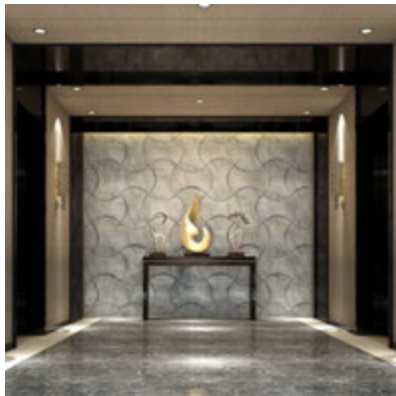

AVAILABLE IN:

Set of 7 = 1.0 SqM / 10.75 SqFt

Set of 21 = 3.0 SqM / 32.25 SqFt

Set of 42 = 6.0 SqM / 64.50 SqFt

CoCo Geometric 3D Leather Wall Panel

CoCo GEOMETRIC 3D LEATHER WALL PANEL

- WHITE, OFF WHITE, LIGHT GREY, GREY, BLACK
- METALLIC GOLD, METALLIC BRONZE, METALLIC GREEN, METALLIC PINK, METALLIC GREY
- * ALSO CUSTOMIZABLE *
- SOUND BLOCKING & WATER RESISTANT
- HIGH QUALITY LEATHER
- IDEAL FOR LUXURY SPACES