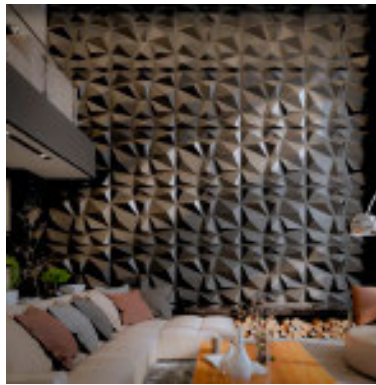

Architectural Bling

3D Leather Wall Panels

"Luxury Sophistication, and Class"

Rich, sumptuous, and undeniably sophisticated, leather accent walls command attention and evoke a sense of indulgence.

3D Leather Wall Panels are a High-End Decorative Solution for Creating Textured, Sound-Absorbing Accent Walls. These Panels Typically Feature a Multi-Layer Construction Including a Water-Resistant PU Leather Outer Layer, a High Density memory Foam for Acoustic Insulation, and a Protective Backboard. Popular Designs like the Diamond Fever Square Offer a Deep, Geometric Relief that can Transform Flat Surfaces into Architectural Features.

They are Featured for:

- **Acoustic Benefits:** The Foam Core effectively Absorbs Ambient Noise, making them Ideal for Home Theaters, Bedrooms, or Commercial Lobbies.
- **Ease of Installation:** Panels are LightWeight and can be Installed using Heavy-Duty Adhesive. They can also be Trimmed to Size with a Simple Utility Knife.
- **Durability:** Quality Options are WaterProof, Fire-Retardant, and Resistant to Deformation over time.

AVAILABLE IN:

1 SqM / 10.75 SqFt

3 SqM / 32.25 SqFt

5 SqM / 64.0 SqFt

Diamond Fever Square 3D Leather Wall Panel

DIAMOND FEVER SQUARE 3D LEATHER WALL PANEL

- WHITE, OFF WHITE, LIGHT GREY, GREY, BLACK
- METALLIC GOLD, METALLIC BRONZE, METALLIC GREEN, METALLIC PINK, METALLIC GREY
- * ALSO CUSTOMIZABLE *
- SOUND BLOCKING & WATER RESISTANT
- HIGH QUALITY LEATHER
- IDEAL FOR LUXURY SPACES