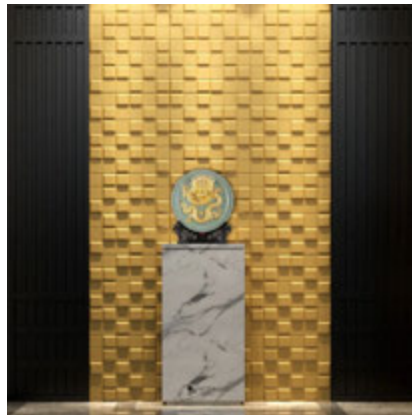

Tetris Square 3D Leather Wall Panel

TETRIS SQUARE 3D LEATHER WALL PANEL

- WHITE, OFF WHITE, LIGHT GREY, GREY, BLACK
- METALLIC GOLD, METALLIC BRONZE, METALLIC GREEN, METALLIC PINK, METALLIC GREY
- ALSO CUSTOMIZABLE *
- SOUND BLOCKING & WATER RESISTANT
- HIGH QUALITY LEATHER
- IDEAL FOR LUXURY SPACES

AVAILABLE IN:

Set of 4 = 1.0 SqM / 15.5 SqFt

Set of 8 = 2.0 SqM / 31.0 SqFt

Set of 12 = 3.0 SqM / 46.5 SqFt