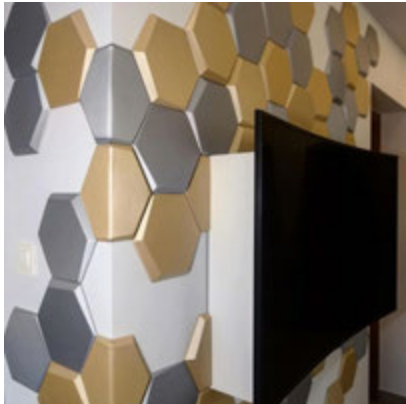

AVAILABLE IN:

Set of 6 = 1.08 SqM / 11.60 SqFt

Set of 18 = 3.23 SqM / 34.75 SqFt

Set of 30 = 5.4 SqM / 58.05 SqFt

Ubiquitous Square 3D Leather Wall Panel

UBIQUITOUS SQUARE 3D LEATHER WALL PANEL

- WHITE, OFF WHITE, LIGHT GREY, GREY, BLACK
- METALLIC GOLD, METALLIC BRONZE, METALLIC GREEN, METALLIC PINK, METALLIC GREY
- * ALSO CUSTOMIZABLE *
- SOUND BLOCKING & WATER RESISTANT
- HIGH QUALITY LEATHER
- IDEAL FOR LUXURY SPACES

AVAILABLE IN:

Set of 4 = 1.0 SqM / 15.4 SqFt

Set of 8 = 2.0 SqM / 30.9 SqFt

Set of 12 = 3.0 SqM / 46.4 SqFt

Original Hexagon 3D Leather Wall Panel

ORIGINAL HEXAGON 3D LEATHER WALL PANEL

- WHITE, OFF WHITE, LIGHT GREY, GREY, BLACK
- METALLIC GOLD, METALLIC BRONZE, METALLIC GREEN, METALLIC PINK, METALLIC GREY
- * ALSO CUSTOMIZABLE *
- SOUND BLOCKING & WATER RESISTANT
- HIGH QUALITY LEATHER
- IDEAL FOR LUXURY SPACES

AVAILABLE IN:

Set of 30 = 1.0 SqM / 14.8 SqFt

Set of 58 = 2.0 SqM / 28.7 SqFt

Set of 88 = 4.0 SqM / 43.6 SqFt

Flux Square 3D Leather Wall Panel

FLUX SQUARE 3D LEATHER WALL PANEL

- WHITE, OFF WHITE, LIGHT GREY, GREY, BLACK
- METALLIC GOLD, METALLIC BRONZE, METALLIC GREEN, METALLIC PINK, METALLIC GREY
- * ALSO CUSTOMIZABLE *
- SOUND BLOCKING & WATER RESISTANT
- HIGH QUALITY LEATHER
- IDEAL FOR LUXURY SPACES