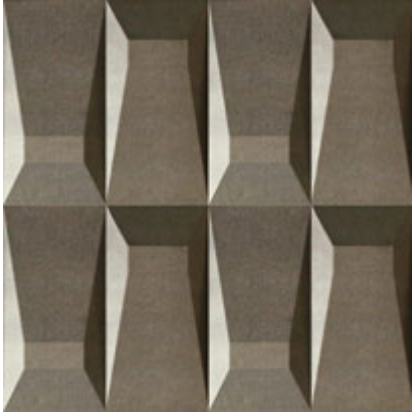

AVAILABLE IN:

Set of 4 = 1.0 SqM / 15.4 SqFt

Set of 8 = 2.0 SqM / 30.9 SqFt

Set of 12 = 3.0 SqM / 46.4 SqFt

Sahara Square 3D Leather Wall Panel

SAHARA SQUARE 3D LEATHER WALL PANEL

- WHITE, OFF WHITE, LIGHT GREY, GREY, BLACK
- METALLIC GOLD, METALLIC BRONZE, METALLIC GREEN, METALLIC PINK, METALLIC GREY
- * ALSO CUSTOMIZABLE *
- SOUND BLOCKING & WATER RESISTANT
- HIGH QUALITY LEATHER
- IDEAL FOR LUXURY SPACES

AVAILABLE IN:

Set of 4 = 1.0 SqM / 15.4 SqFt

Set of 8 = 2.0 SqM / 30.9 SqFt

Set of 12 = 3.0 SqM / 46.4 SqFt

Long Tile Square 3D Leather Wall Panel

LONG TILE SQUARE 3D LEATHER WALL PANEL

- WHITE, OFF WHITE, LIGHT GREY, GREY, BLACK
- METALLIC GOLD, METALLIC BRONZE, METALLIC GREEN, METALLIC PINK, METALLIC GREY
- * ALSO CUSTOMIZABLE *
- SOUND BLOCKING & WATER RESISTANT
- HIGH QUALITY LEATHER
- IDEAL FOR LUXURY SPACES