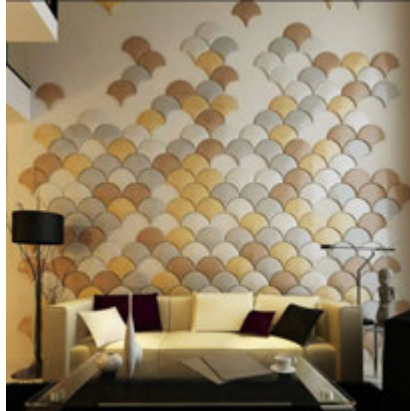

Mermaid Scales Geometric 3D Leather Wall Panel

MERMAID SCALES GEOMETRIC 3D LEATHER WALL PANEL

- WHITE, OFF WHITE, LIGHT GREY, GREY, BLACK
- METALLIC GOLD, METALLIC BRONZE, METALLIC GREEN, METALLIC PINK, METALLIC GREY
- ALSO CUSTOMIZABLE *
- SOUND BLOCKING & WATER RESISTANT
- HIGH QUALITY LEATHER
- IDEAL FOR LUXURY SPACES

AVAILABLE IN:

Set of 22 = 1.0 SqM / 10.75 SqFt

Set of 44 = 2.0 SqM / 21.50 SqFt

Set of 66 = 3.0 SqM / 32.25 SqFt