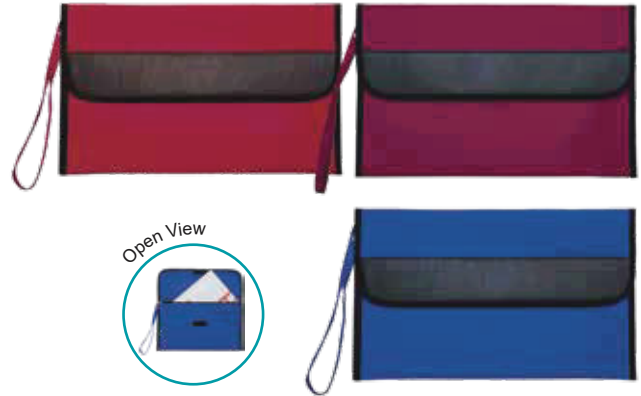

Document Folder 0102

Size : 39cm (L) x 24cm (H)
Material : Nylon 600D + PU
Colour : Red / Maroon / Royal Blue