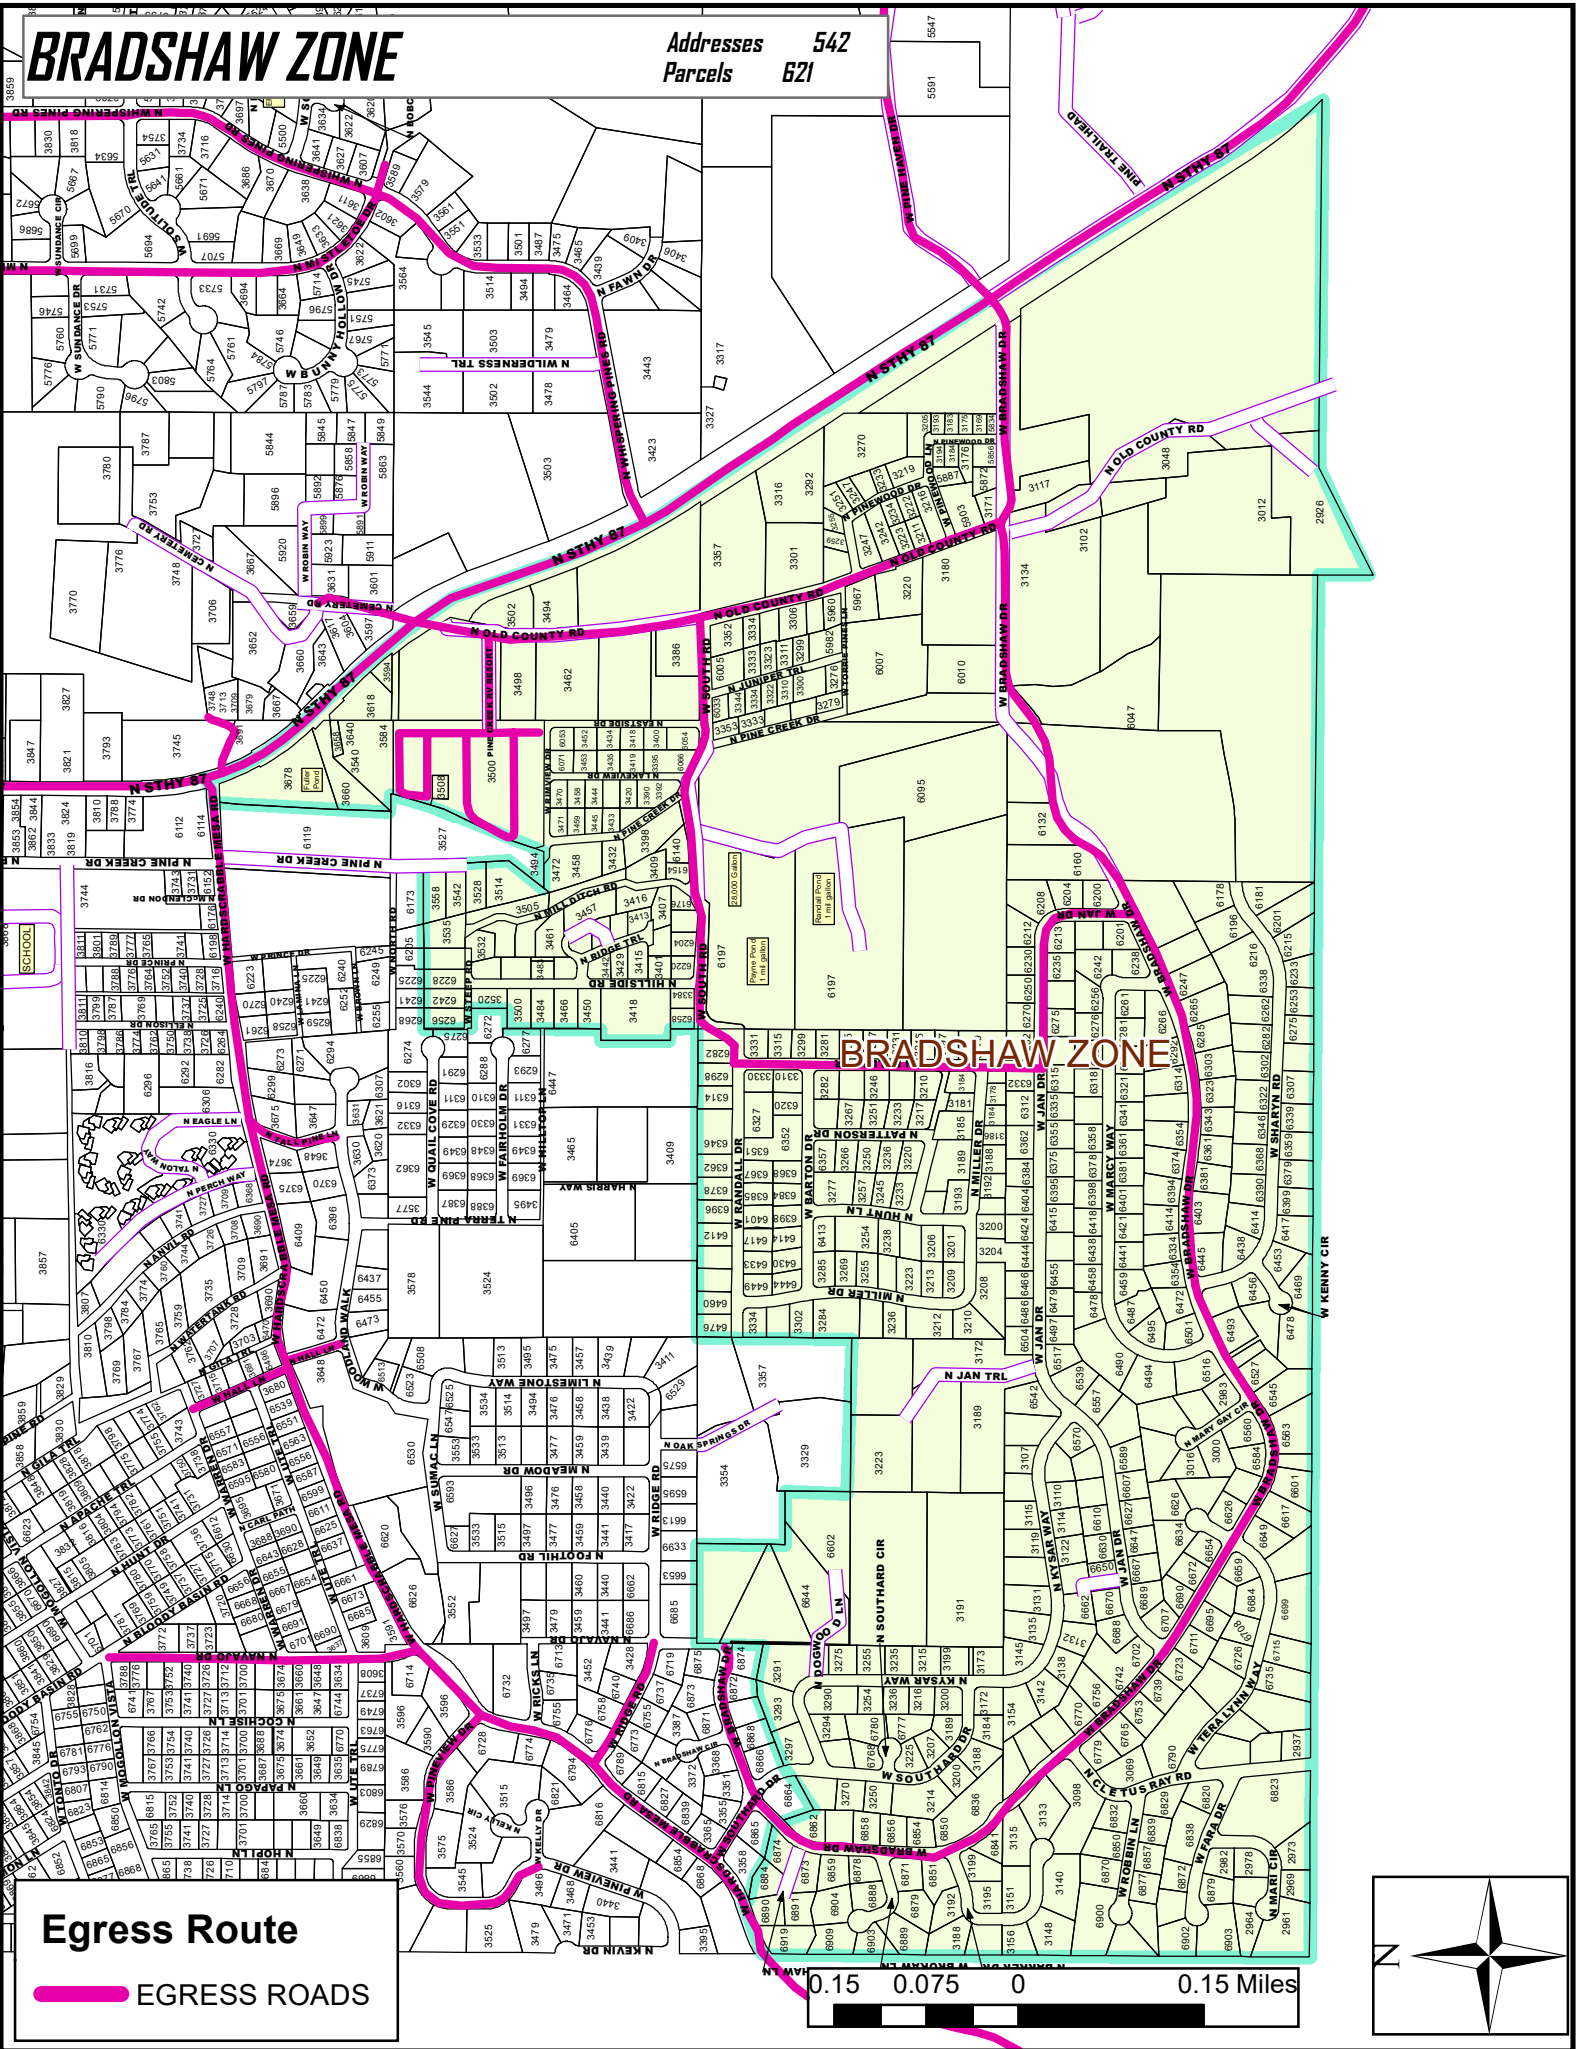

BRADSHAW ZONE

Addresses 542
Parcels 621

Egress Route
EGRESS ROADS

0.15 0.075 0 0.15 Miles