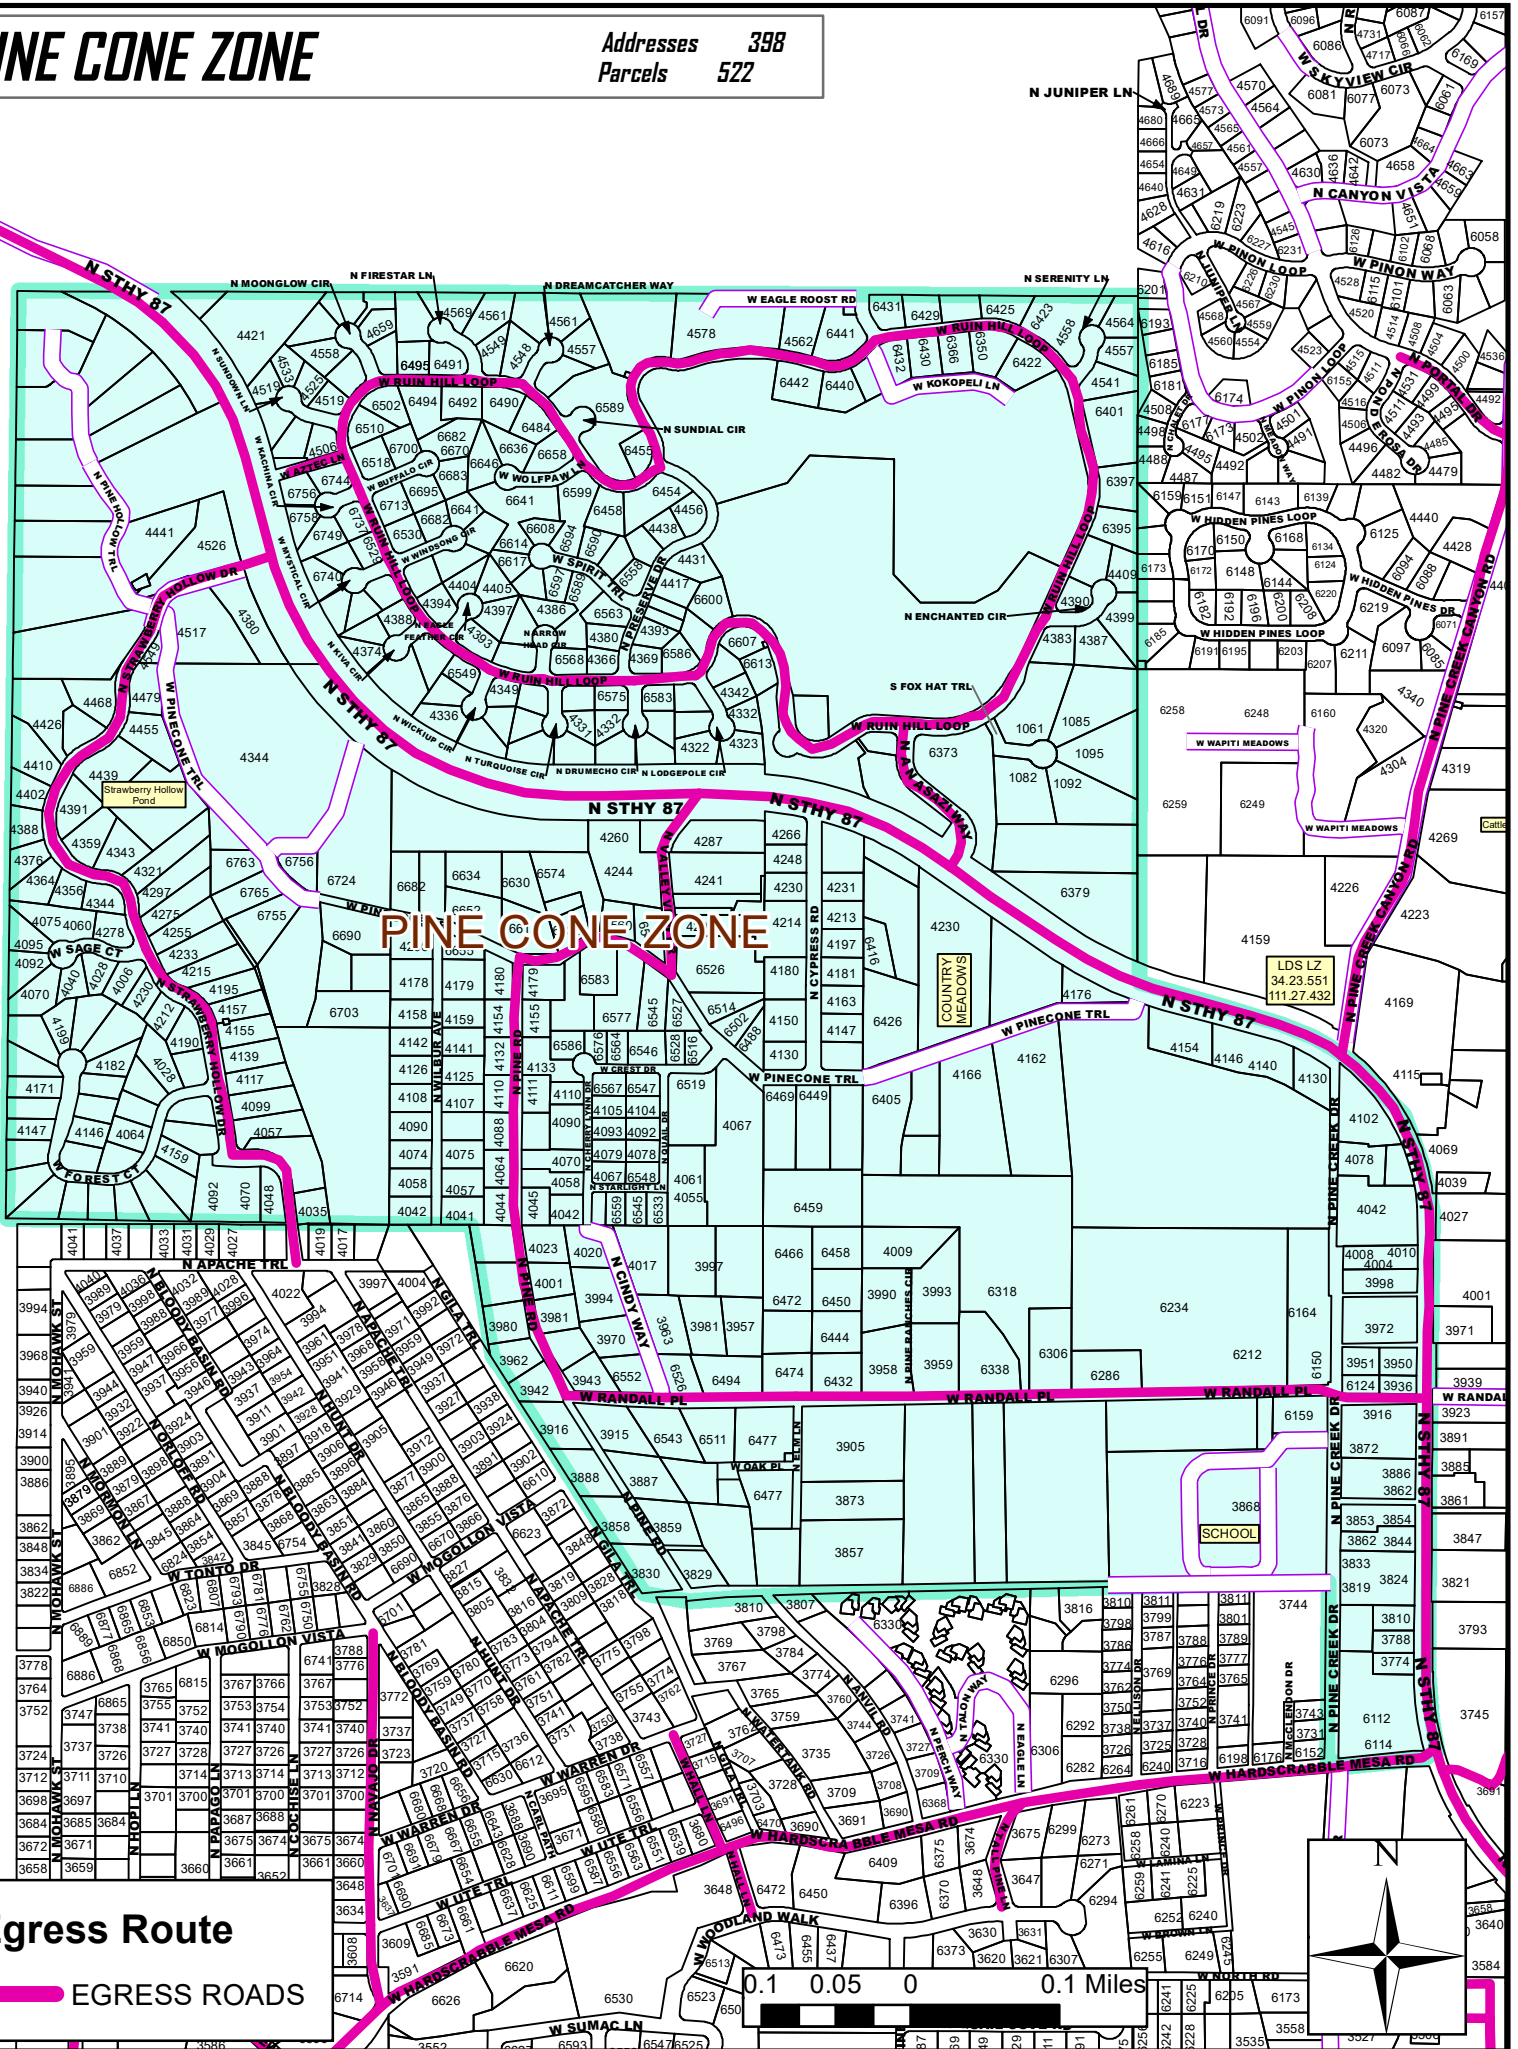

PINE CONE ZONE

Addresses 398
Parcels 522

PINE CONE ZONE

Egress Route
EGRESS ROADS

0.1 0.05 0 0.1 Miles