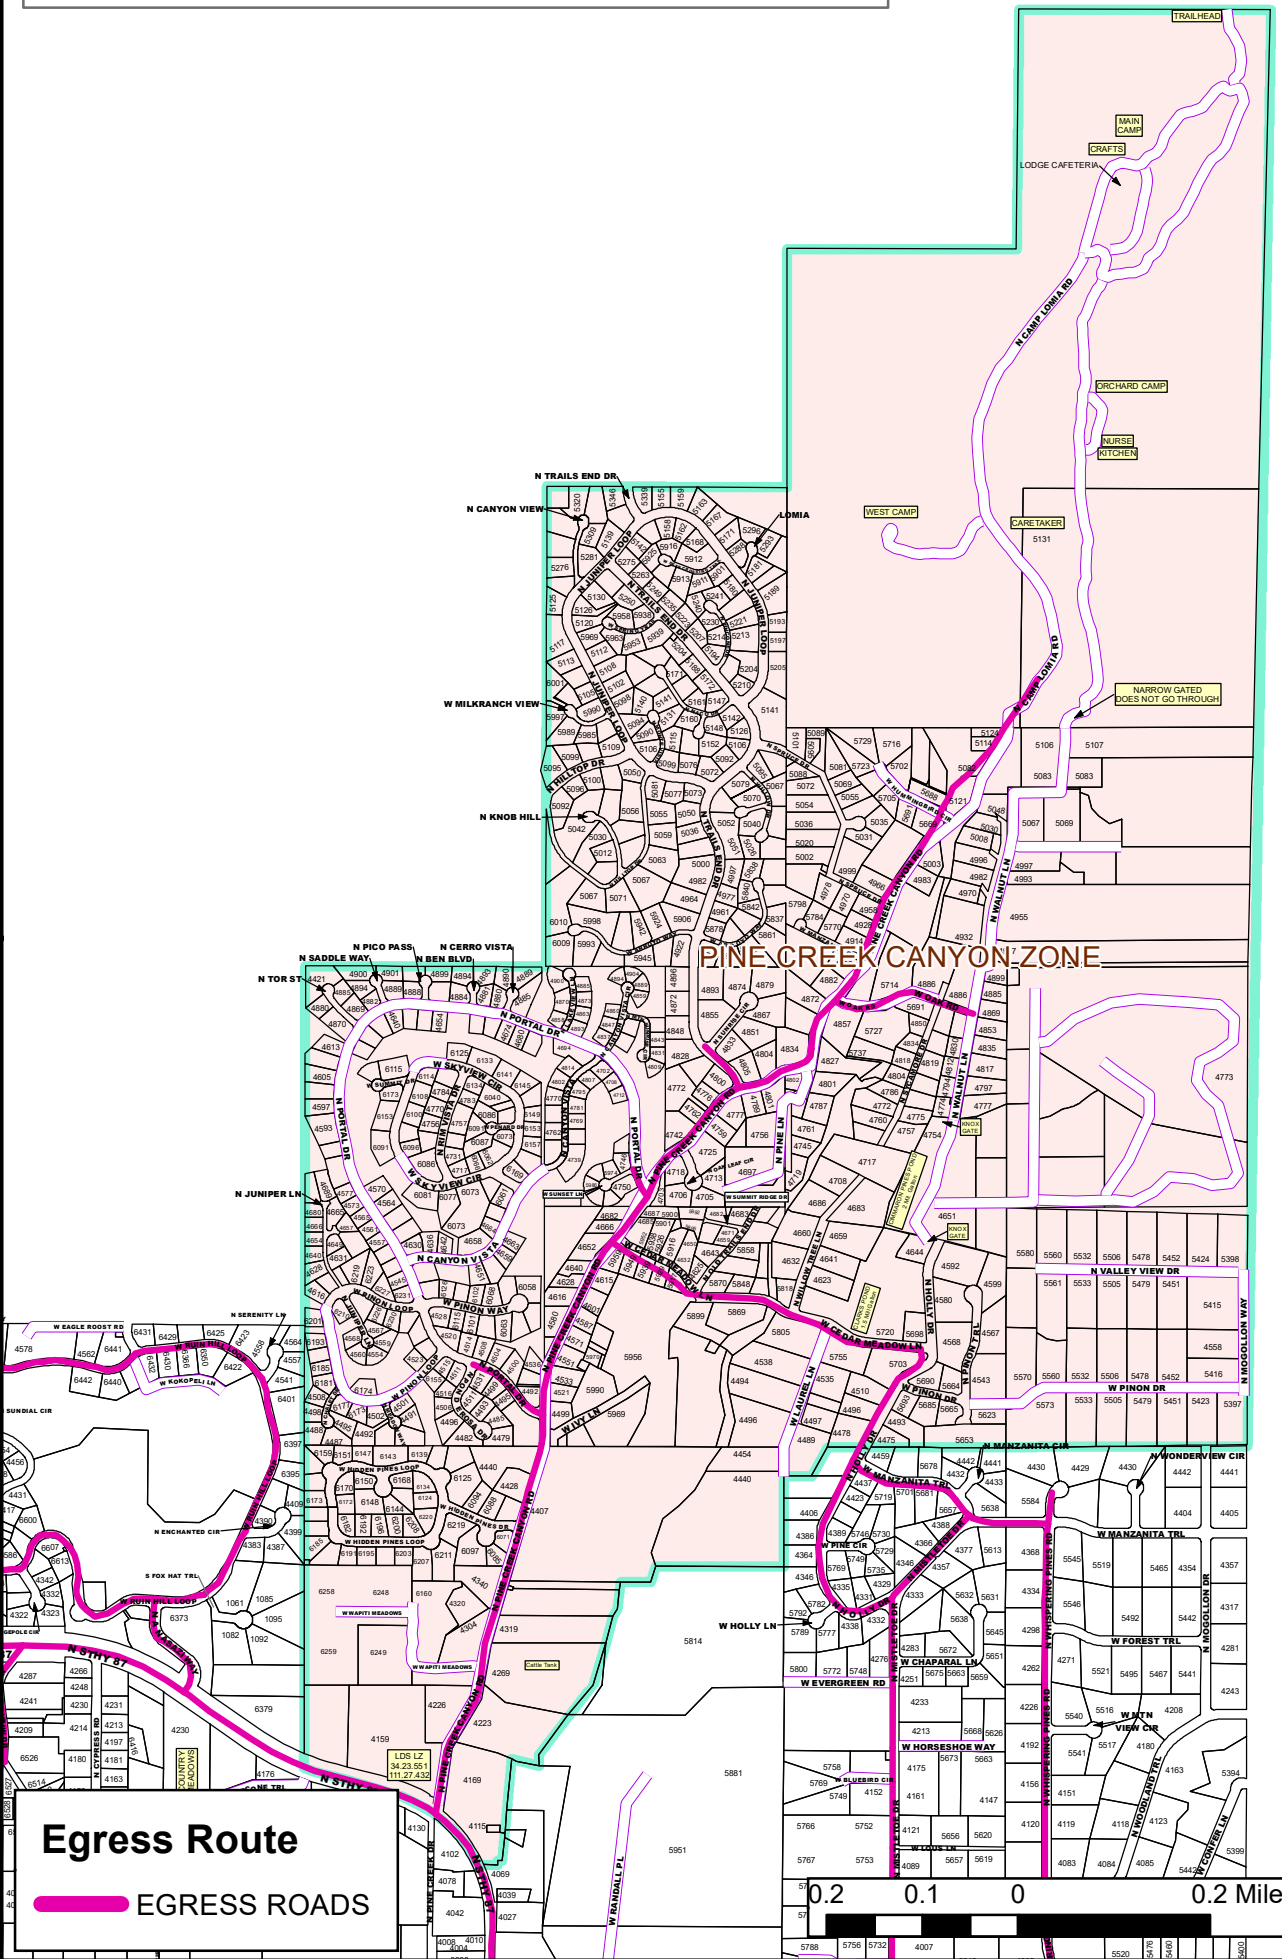

PINE CREEK CANYON ZONE

Addresses 625
Parcels 840

PINE CREEK CANYON ZONE

Egress Route

EGRESS ROADS

0.2 0.1 0 0.2 Miles