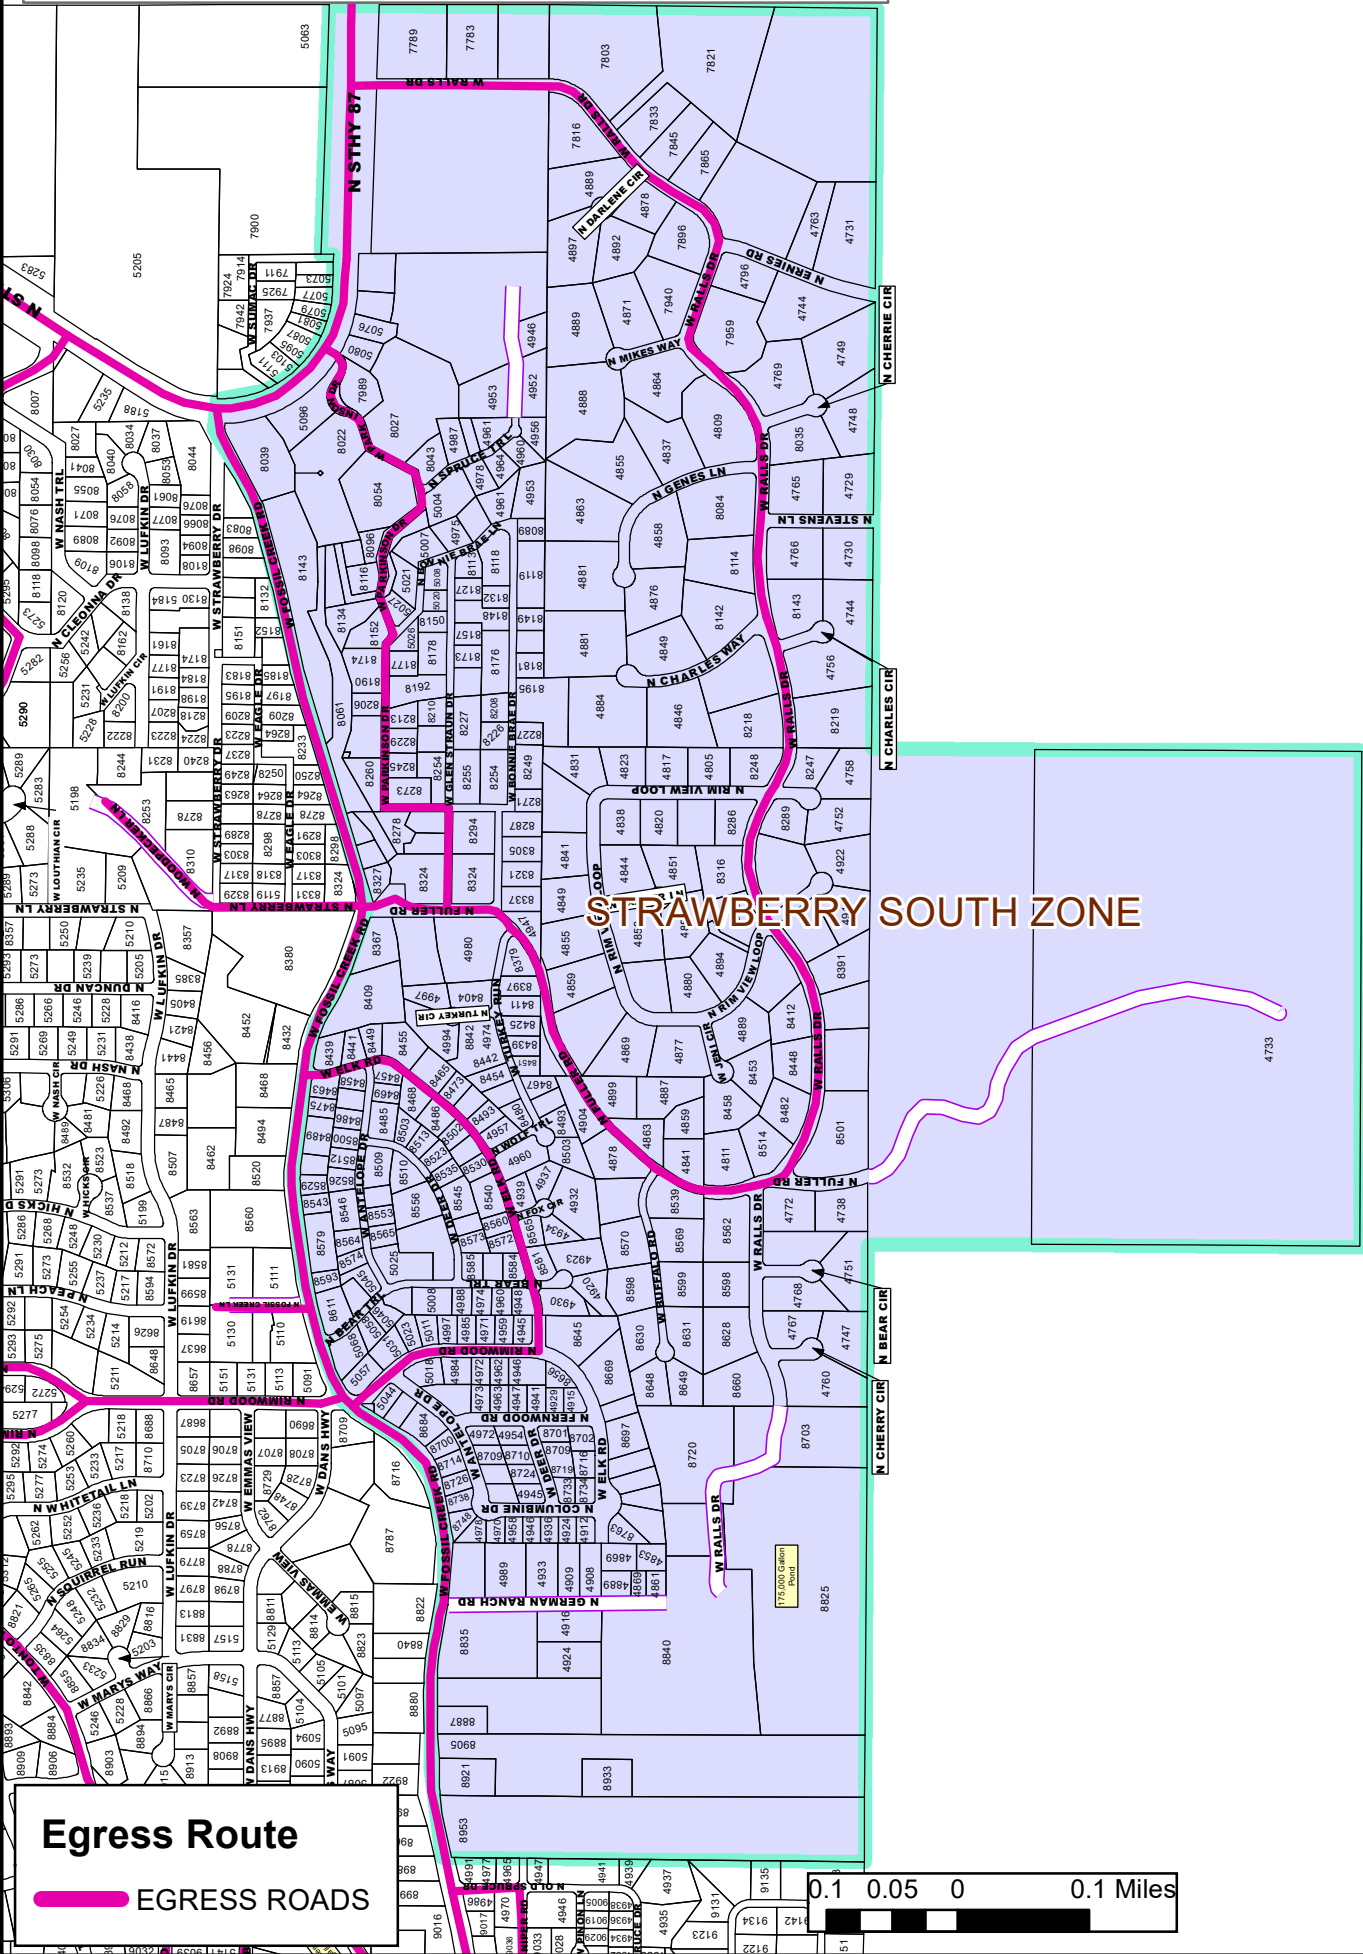

# STRAWBERRY SOUTH ZONE

Addresses 353  
Parcels 430

STRAWBERRY SOUTH ZONE

Egress Route

EGRESS ROADS

0.1 0.05 0 0.1 Miles