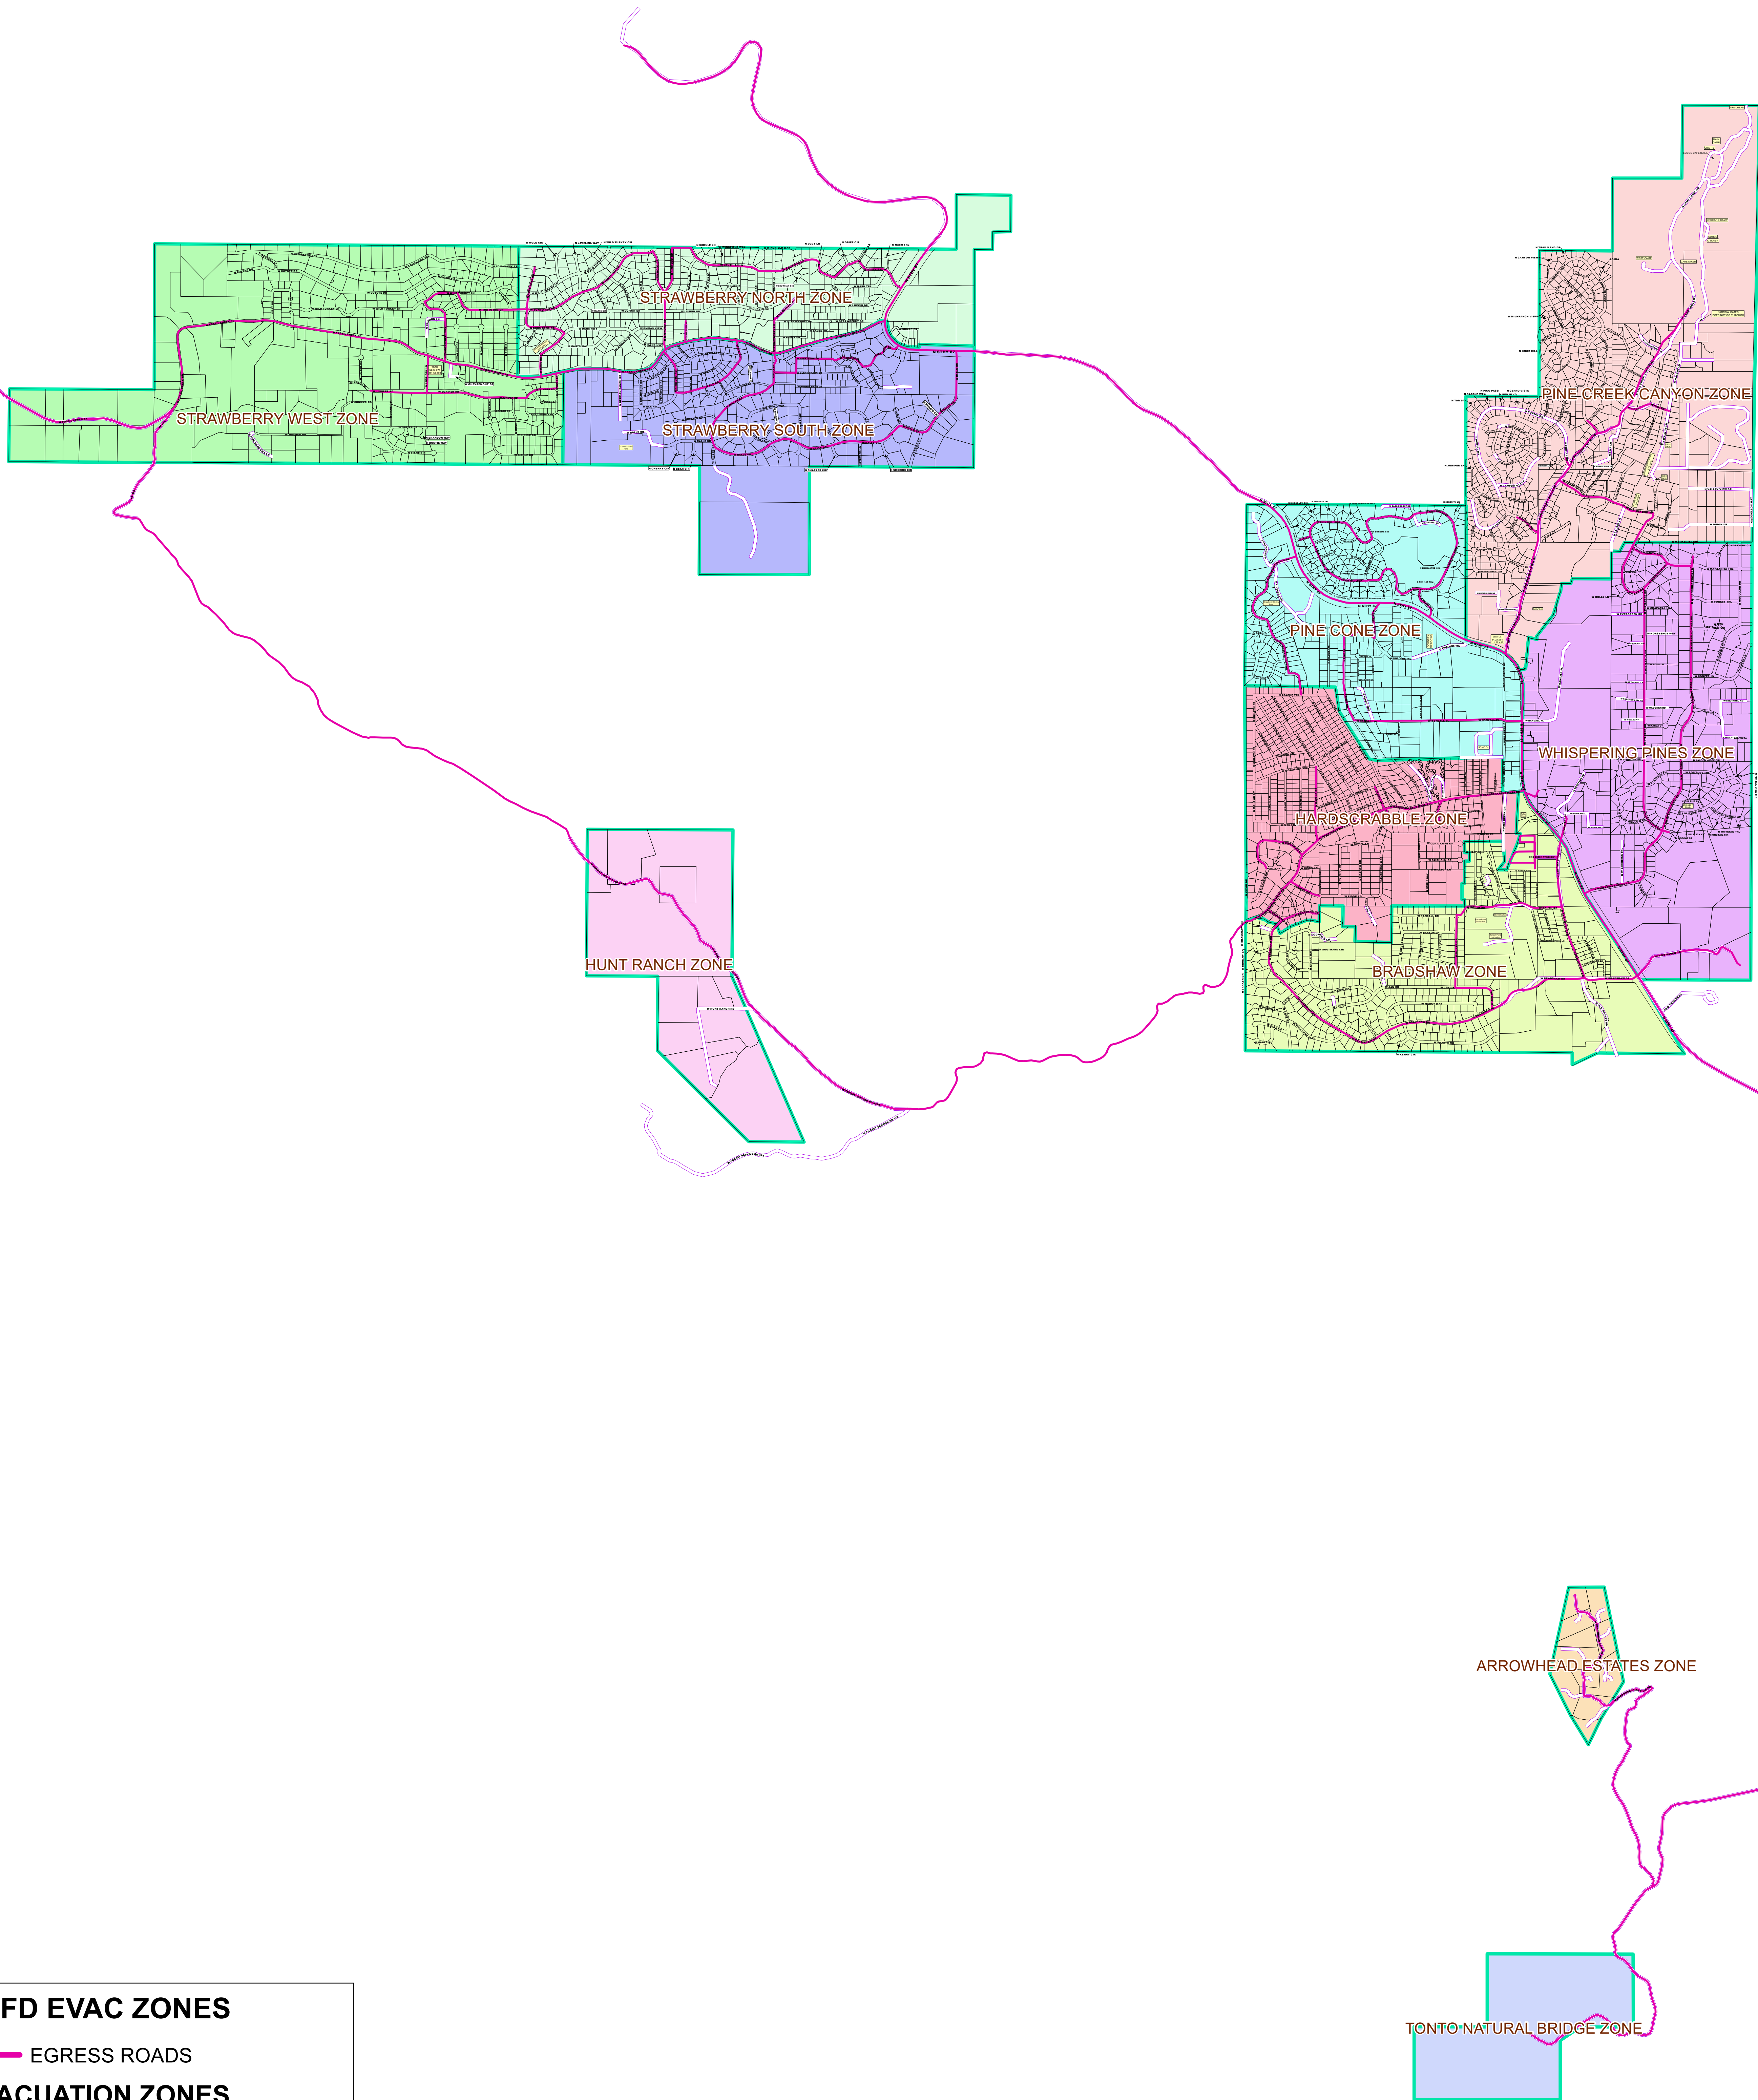

Pine Strawberry Fire, EVAC ZONES

PSFD EVAC ZONES

EGRESS ROADS

EVACUATION ZONES

NAME

- ARROWHEAD ESTATES ZONE
- BRADSHAW ZONE
- HARDSCRABBLE ZONE
- HUNT RANCH ZONE
- PINE CONE ZONE
- PINE CREEK CANYON ZONE
- STRAWBERRY NORTH ZONE
- STRAWBERRY SOUTH ZONE
- STRAWBERRY WEST ZONE
- TONTO NATURAL BRIDGE ZONE
- WHISPERING PINES ZONE