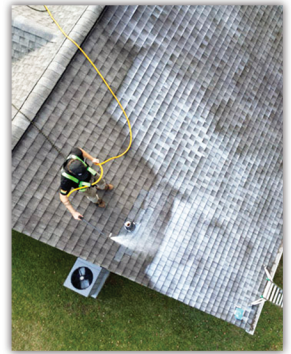

Coat It

Spray it & Save it with Shingle Rx protective coating.