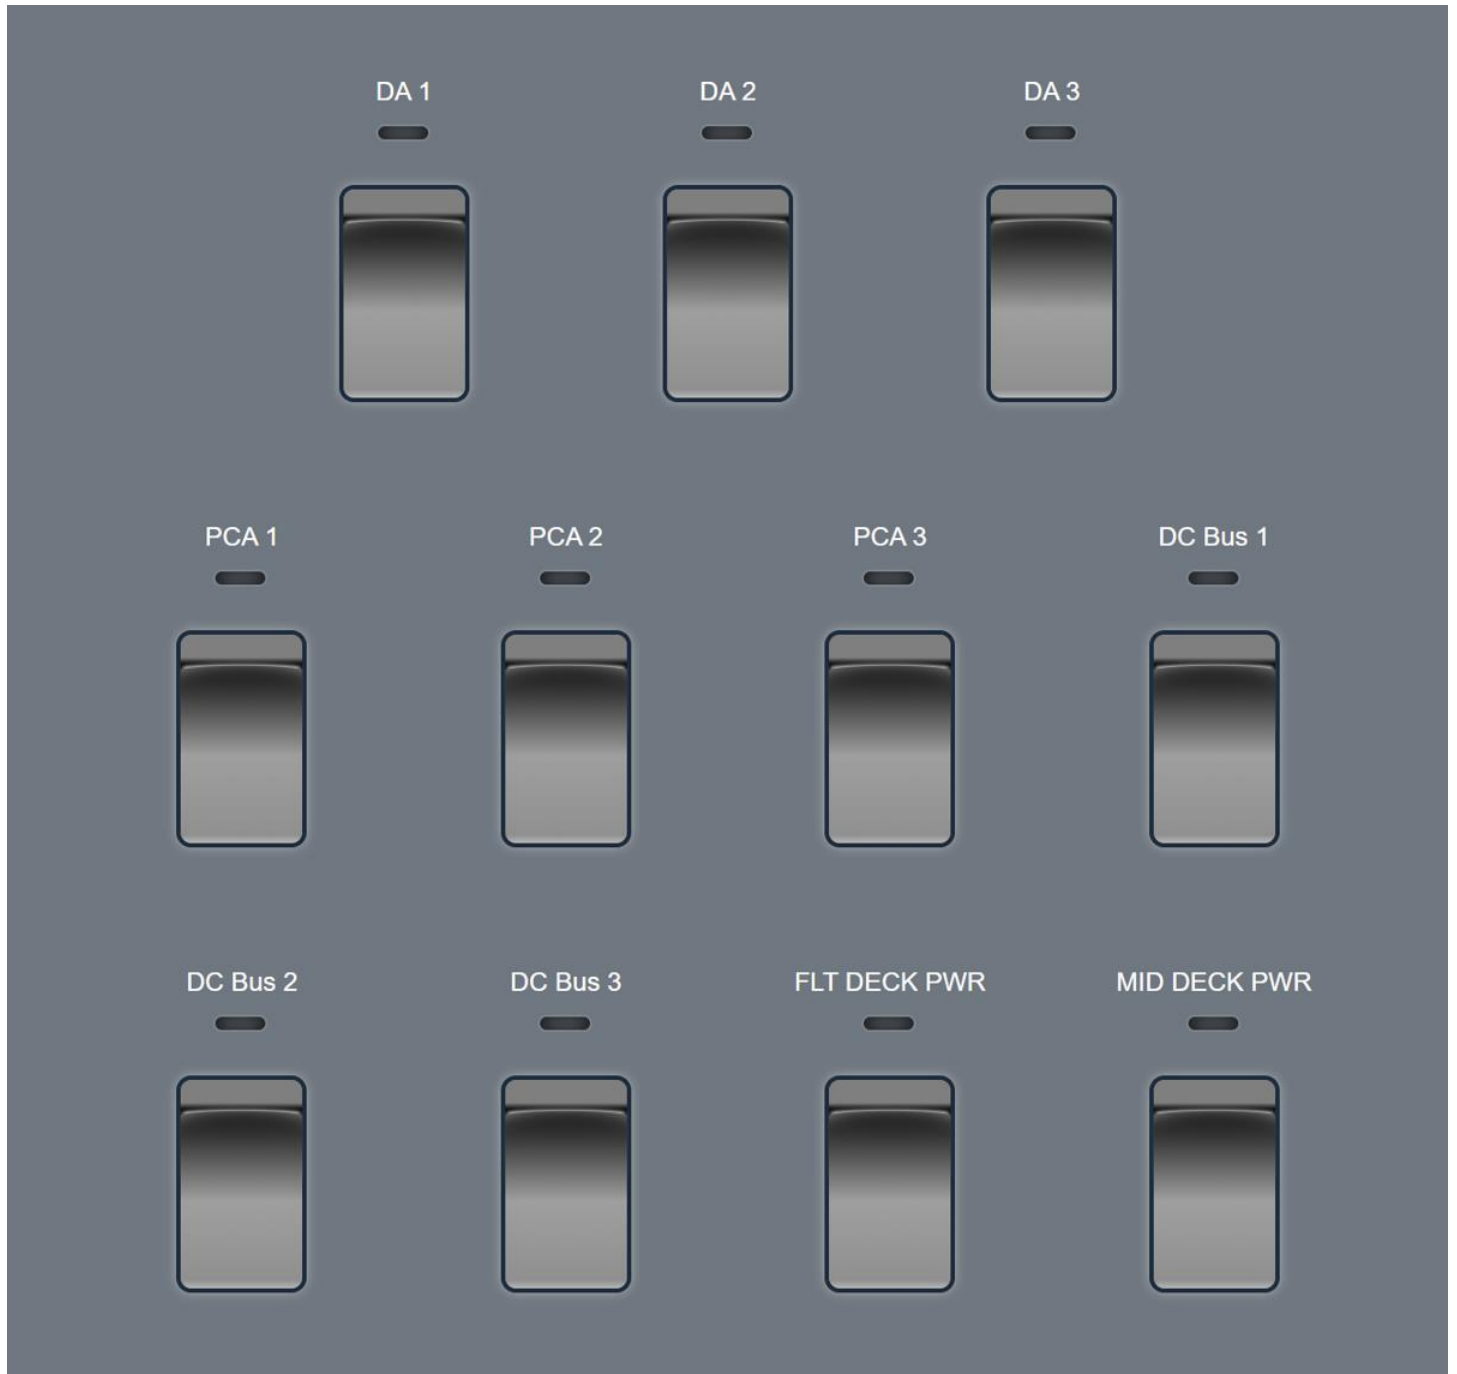

Flight Engineer Switch Panel 8 – Virtual Switches

Version 220823.01

Electrical System (page 4)