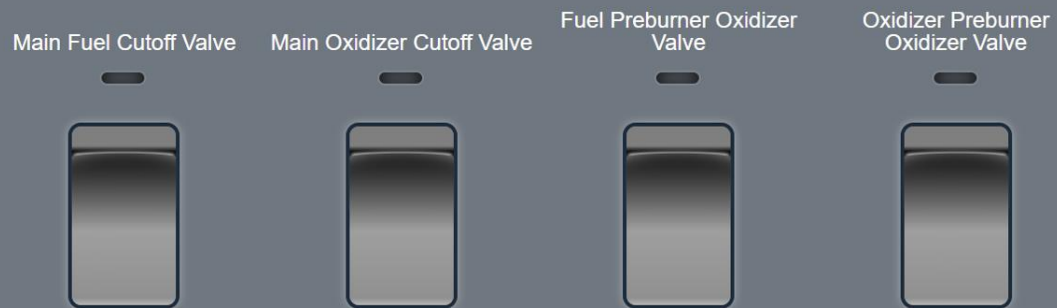

Flight Engineer Switch Panel 8 – Virtual Switches

Version 220823.01

System Directory

Flight Engineer Switch Panel 8 – Virtual Switches

Version 220823.01

Main Propulsion System

MAIN PROPULSION SYSTEM (MPS)

MAIN PROPULSION SYSTEM (MPS)