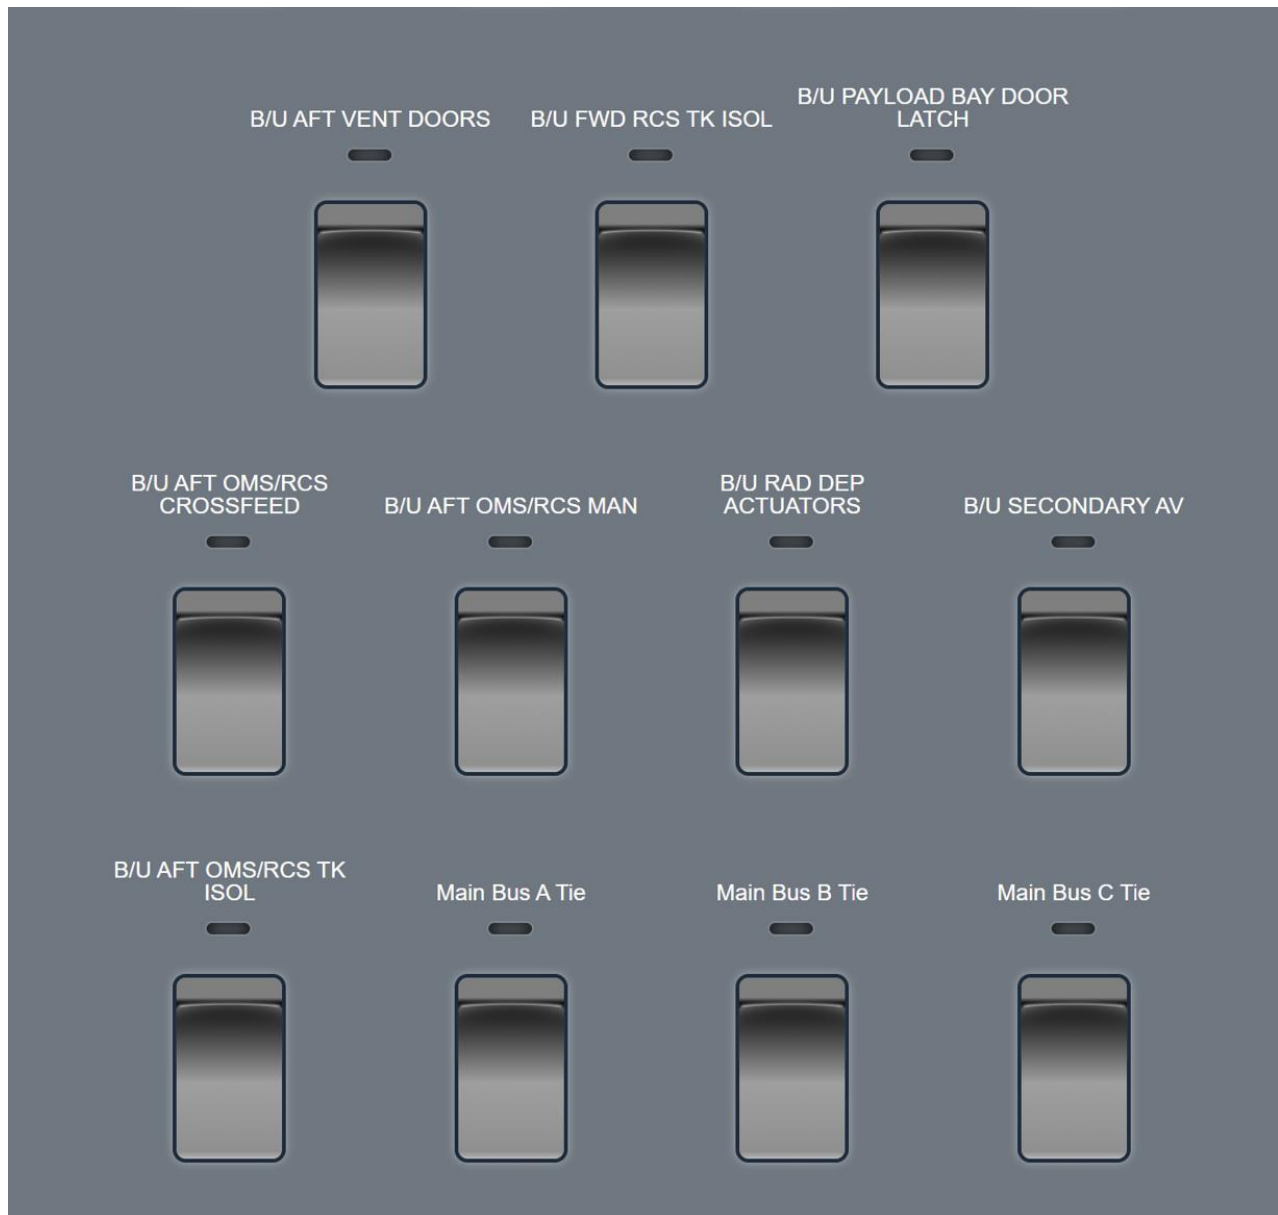

Electrical System (page 1)

ELECTRICAL SYSTEM

ELECTRICAL POWER DISTRIBUTION SYSTEM

Inverter 1

Inverter 2

Inverter 3

AC Bus 1

AC Bus 2

AC Bus 3

PRIMARY AV

MID LR VENT DOORS

Flight Engineer Switch Panel 8 – Virtual Switches

Version 220823.01

Electrical System (page 2)

Flight Engineer Switch Panel 8 – Virtual Switches

Version 220823.01

Electrical System (page 3)

Flight Engineer Switch Panel 8 – Virtual Switches

Version 220823.01

Electrical System (page 4)

Flight Engineer Switch Panel 8 – Virtual Switches

Version 220823.01

Electrical System (page 5)