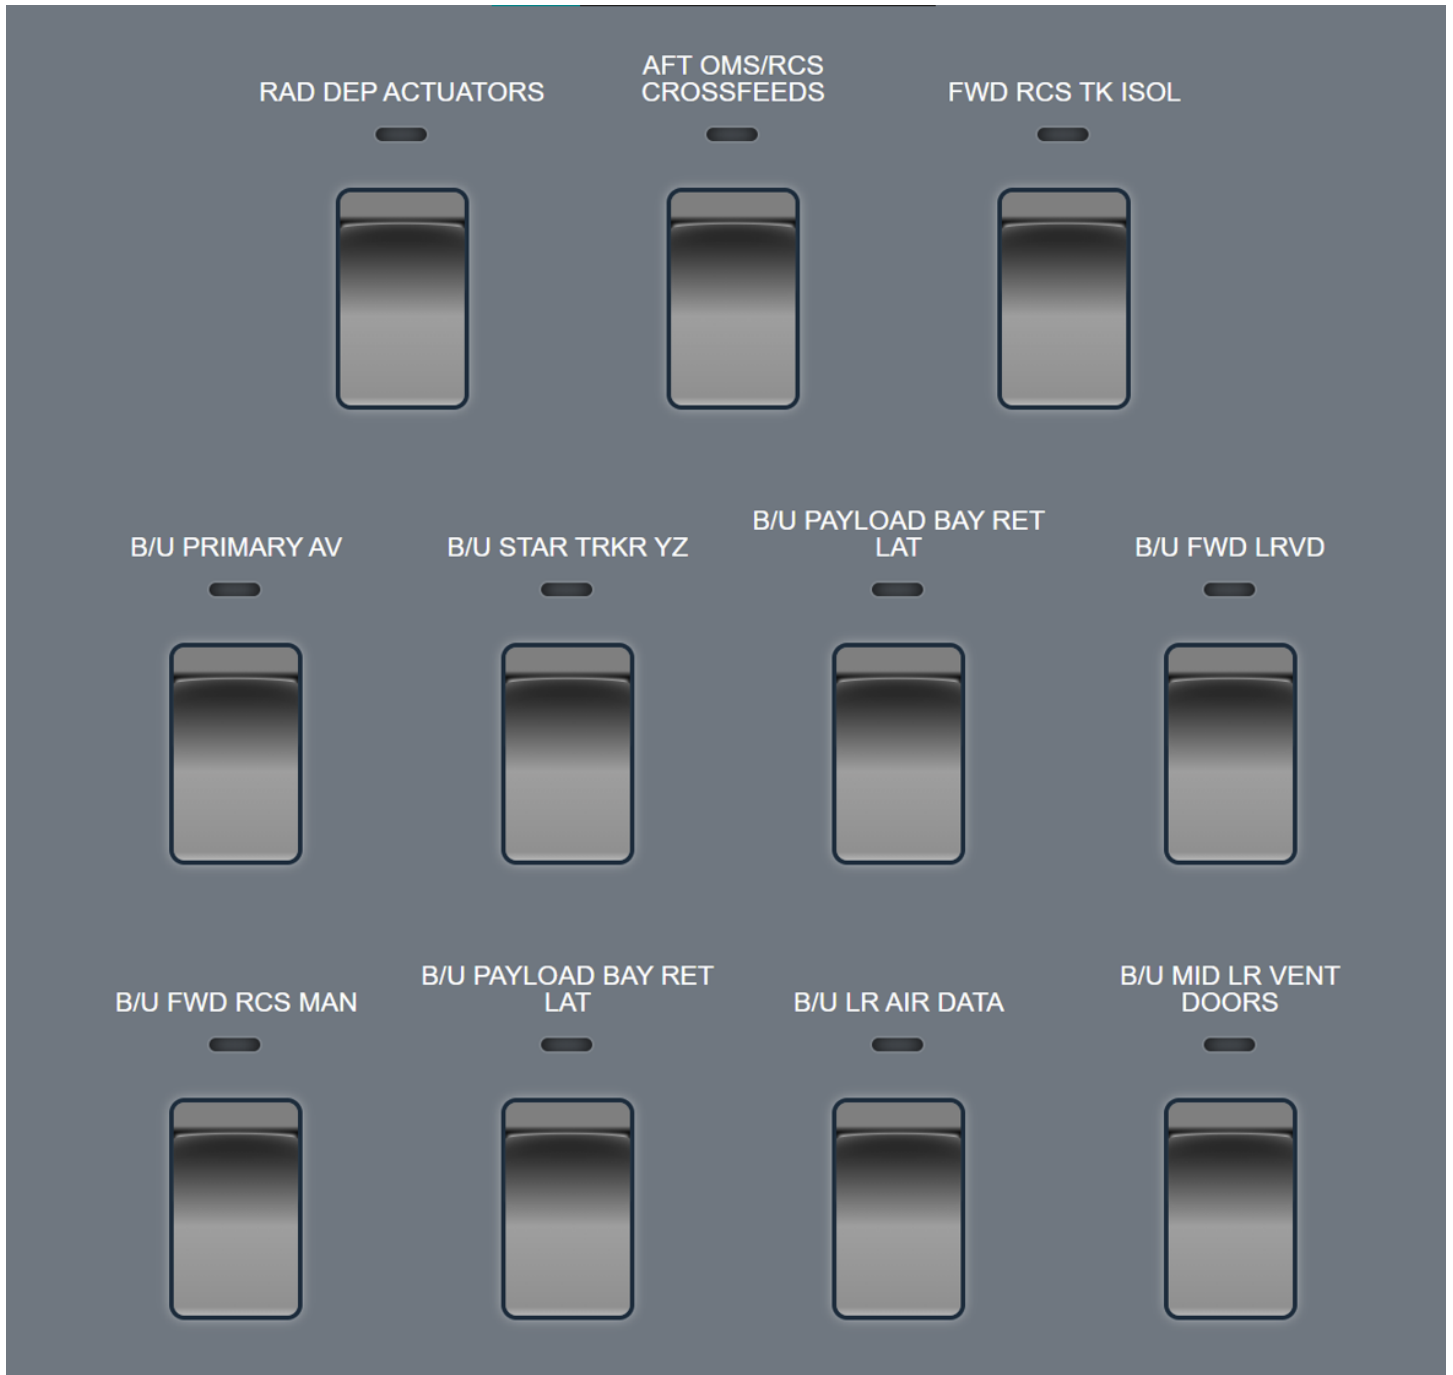

Electrical System (page 1)

ELECTRICAL SYSTEM

ELECTRICAL POWER DISTRIBUTION SYSTEM

Inverter 1

Inverter 2

Inverter 3

AC Bus 1

AC Bus 2

AC Bus 3

PRIMARY AV

MID LR VENT DOORS

Flight Engineer Switch Panel 8 – Virtual Switches

Version 220823.01

Electrical System (page 2)

Flight Engineer Switch Panel 8 – Virtual Switches

Version 220823.01

Electrical System (page 3)

Flight Engineer Switch Panel 8 – Virtual Switches

Version 220823.01

Electrical System (page 4)

Flight Engineer Switch Panel 8 – Virtual Switches

Version 220823.01

Electrical System (page 5)