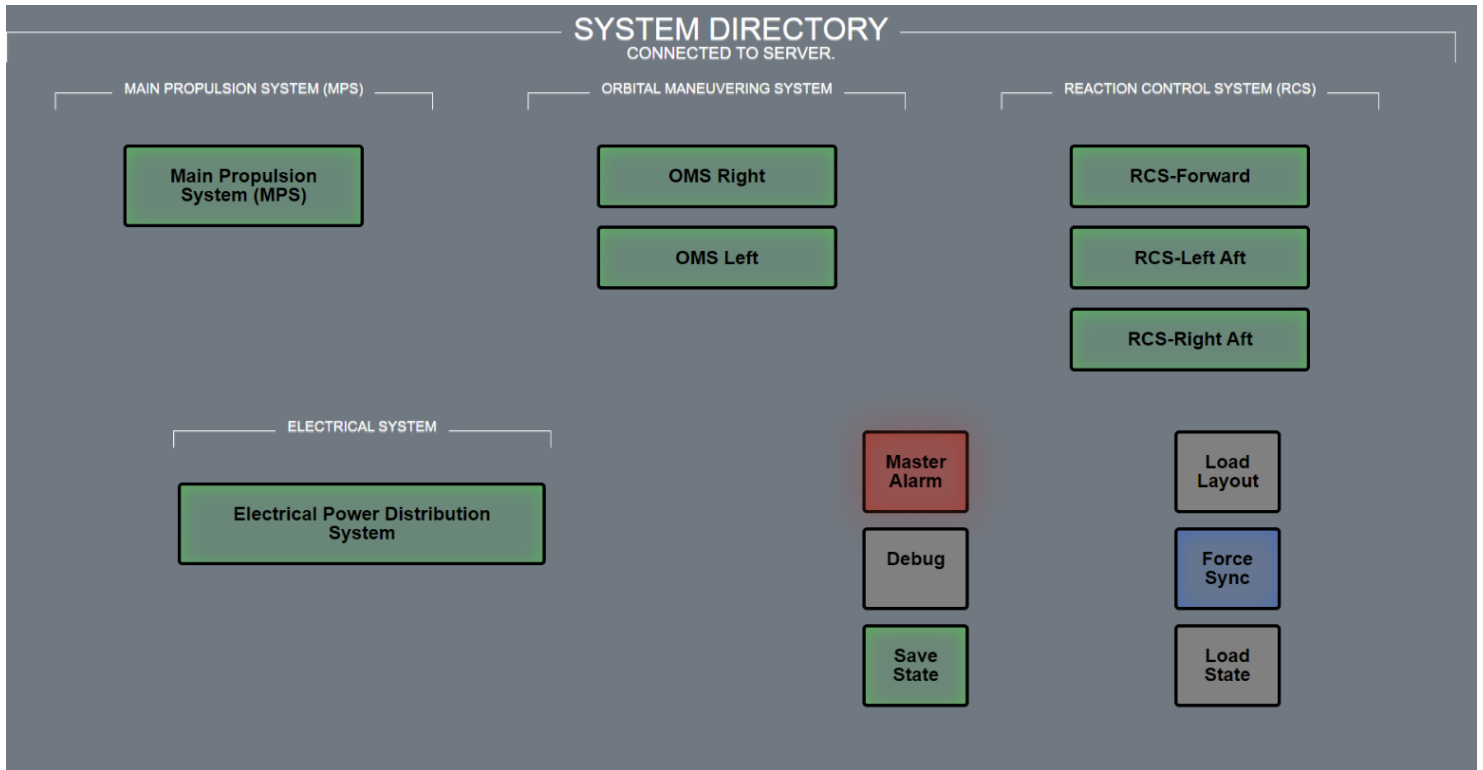

Flight Engineer Switch Panel 8 – Virtual Switches

Version 220823.01

System Directory

Flight Engineer Switch Panel 8 – Virtual Switches

Version 220823.01

Main Propulsion System

MAIN PROPULSION SYSTEM (MPS)

MAIN PROPULSION SYSTEM (MPS)

Flight Engineer Switch Panel 8 – Virtual Switches

Version 220823.01

Orbital Maneuvering System

Flight Engineer Switch Panel 8 – Virtual Switches

Version 220823.01

Reaction Control System (page 1)

Flight Engineer Switch Panel 8 – Virtual Switches

Version 220823.01

Reaction Control System (page 2)

Flight Engineer Switch Panel 8 – Virtual Switches

Version 220823.01

Reaction Control System (page 3)

Flight Engineer Switch Panel 8 – Virtual Switches

Version 220823.01

Electrical System (page 1)

ELECTRICAL SYSTEM

ELECTRICAL POWER DISTRIBUTION SYSTEM

Inverter 1

Inverter 2

Inverter 3

AC Bus 1

AC Bus 2