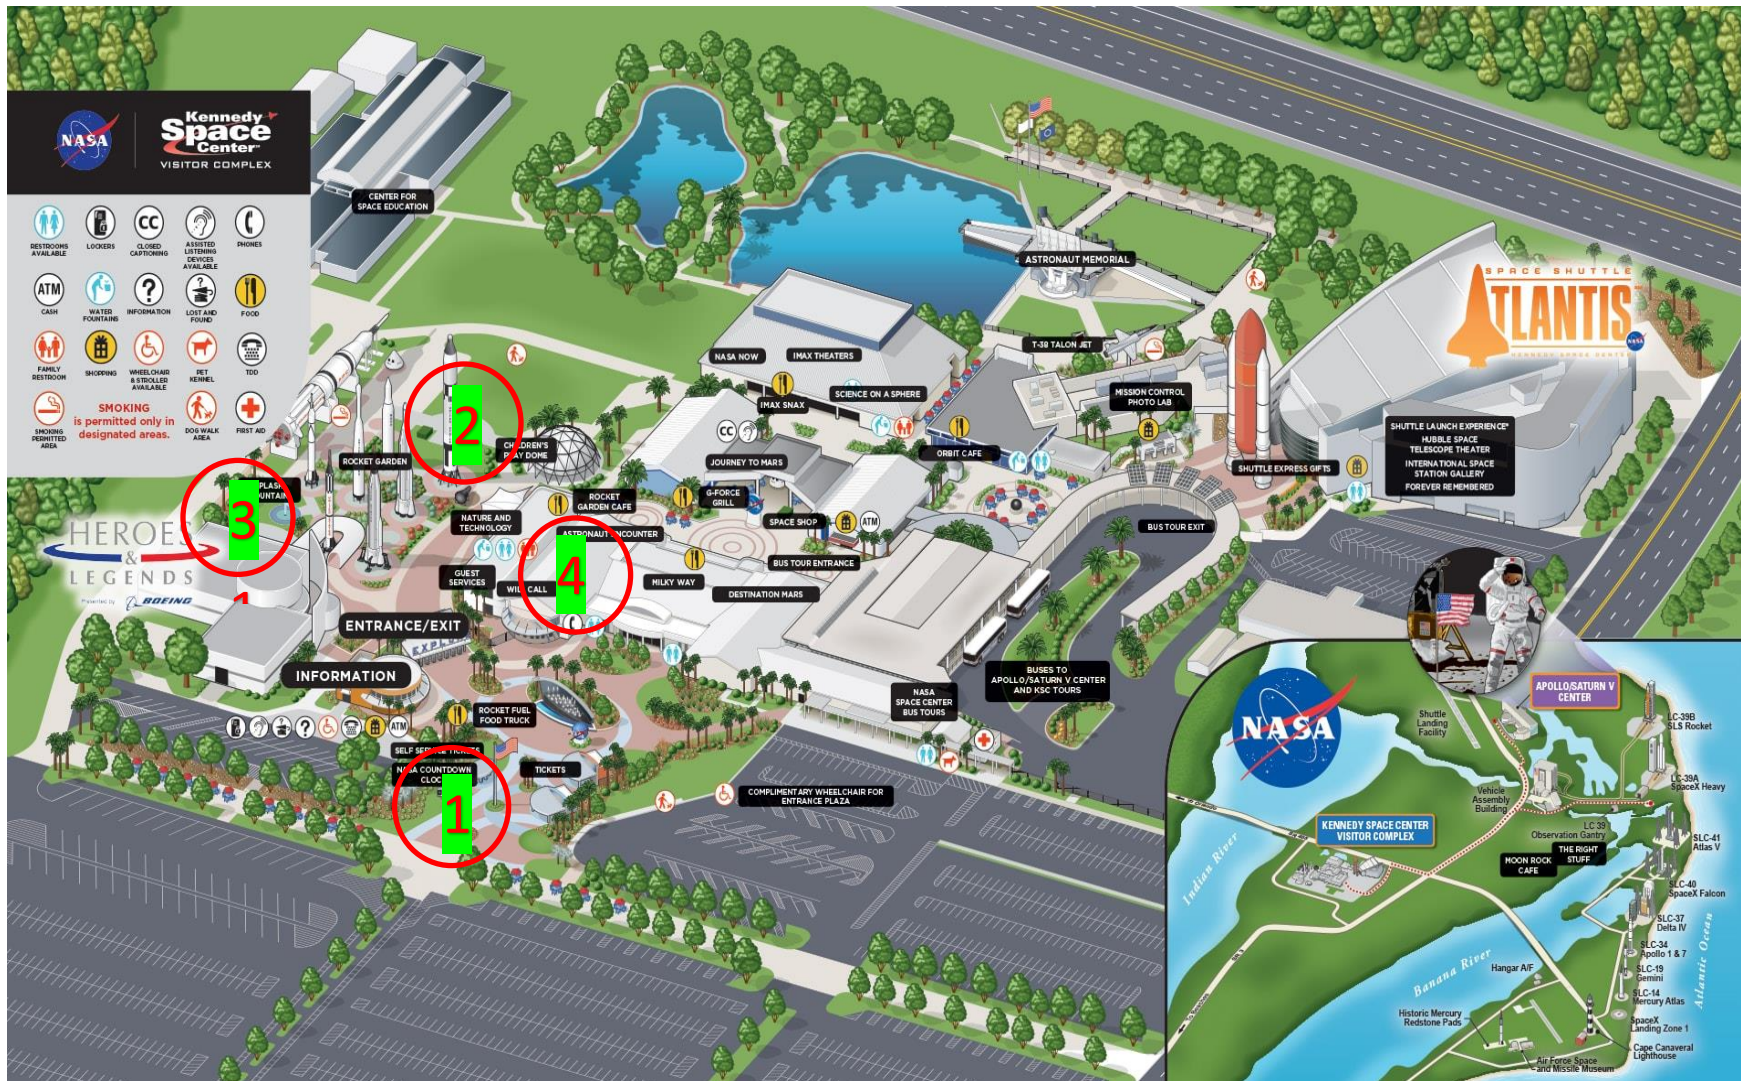

Kennedy Space Center Visitors Complex

Visitors Center maps will be available at the KSC Entrance

1. **Main Entrance** - Competition Registration
2. **Rocket Garden** – Space Simulator and Engineering Challenge.
Viewing area for Jumbo-Tron Simulator video feed.
3. **Debus Center** – Design and Landing Challenge
4. **Astronaut Encounter Auditorium** – Awards Ceremony