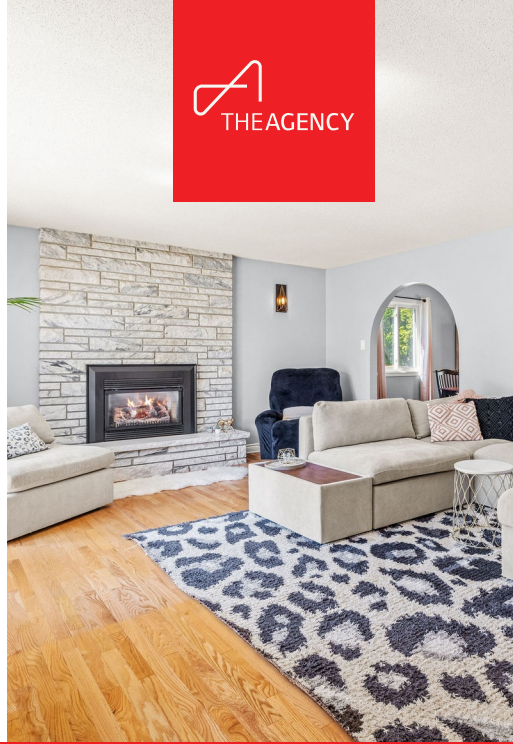

NEW LISTING

$1,080,000

FEATURES

UPDATES

- Foundation repair in the basement: sealing and waterproofing completed in 2023.
- Carpeting removed and new hardwood staircase installed upstairs in 2024.
- New hardwood floors installed in 2024.
- Kitchen, entryway, den, and upstairs hallway freshly painted in 2024.
- Pool liner replaced 2022
- New soffits installed in 2022.
- Roof updated with 30-year shingles in 2012.
- Windows (excluding front living room windows) replaced in 2010.
- Gas furnace and air conditioning systems installed in 2012.
- Septic system installed in 1996 and last serviced in 2024.