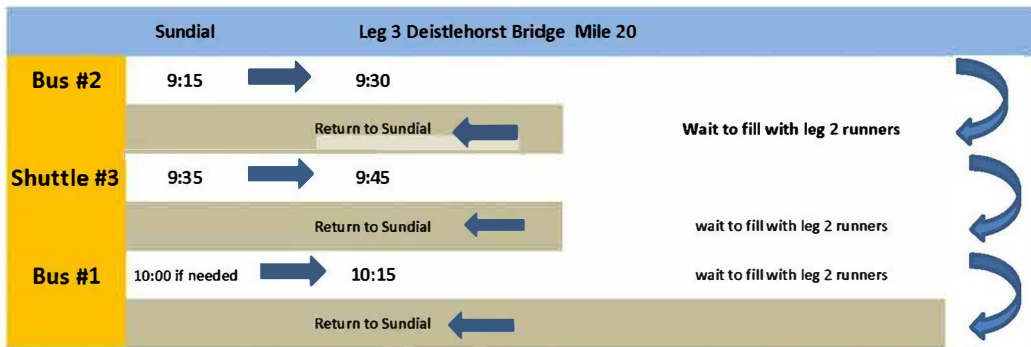

# Marathon Bus Schedule

Shuttle will go back and forth as needed to pick up remaining runners at Diestlehorst Bridge