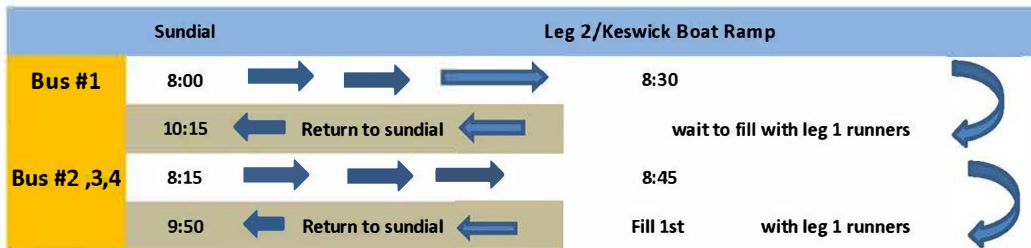

# Marathon Bus Schedule

Shuttle will go back and forth as needed to pick up remaining runners at Diestlehorst Bridge