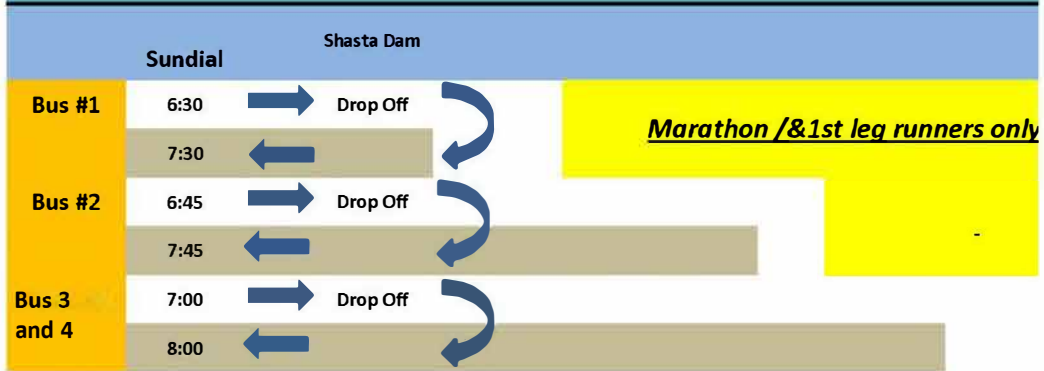

# Marathon Bus Schedule

Shuttle will go back and forth as needed to pick up remaining runners at Diestlehorst Bridge