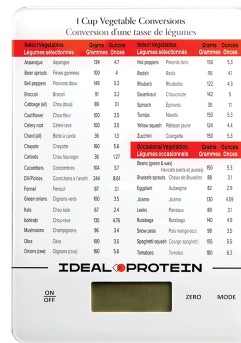

Essential

Sea Salt

Gluten Free -  Restricted - 

JTB Health.com
WEIGHT LOSS AND LIFESTYLE
(561)632-5873

Compliance & Accountability Tools

Chef Verati- My Ideal Recipes

Dr. Tran- Because It's Your Life

Ideal Protein Cookbook

Janeva's Ideal Recipes - Revised

Janeva's Lifestyle Recipes

Bluetooth Scale -Connected to Your Coach-

Track weight, BMI,
body fat %, lean mass,
muscle mass &
hydration

Food Scale

Oil Dispenser

Retractable Body Measuring Tape