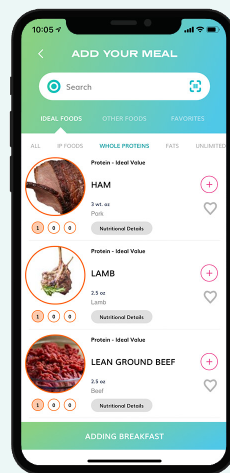

Pre-Order Experience

New photos & more information about all the IP Products available through your clinic. Newly released products and products that are back in stock are now shoppable the moment they are available.

Improved Recipes

Build recipes that work for you & that work while on the Ideal Protein Protocol. *Now divisible by portion!*

Data Visualization

The same data you know from the old app is now animated & reimagined for tracking your progress. Your coach will use this information to help guide you on your regular check-ins!

Updated Visual Design

New sophisticated design that elevates & compliments the total app experience!