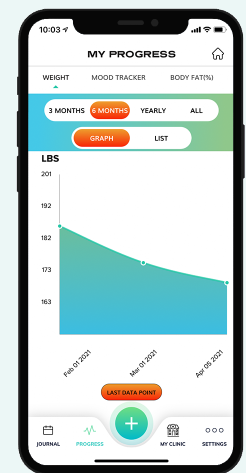

### Improved Recipes

Build recipes that work for you & that work while on the Ideal Protein Protocol. *Now divisible by portion!*

### Data Visualization

The same data you know from the old app is now animated & reimagined for tracking your progress. Your coach will use this information to help guide you on your regular check-ins!

### Updated Visual Design

New sophisticated design that elevates & compliments the total app experience!