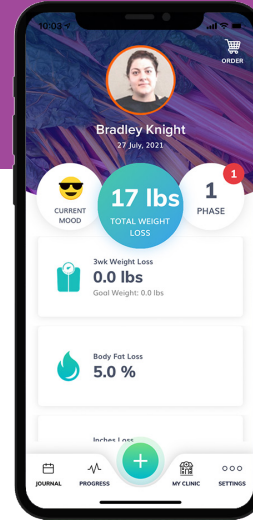

# INTRODUCING THE NEW IDEAL PROTEIN APP!

IDEAL PROTEIN  
POWERING life POSSIBLE

We are excited to announce a **NEW** major update to your **IDEAL PROTEIN APP!** This **DIGITAL POCKET COMPANION** to the Ideal Protein Protocol has been exclusively developed & designed to enhance your Protocol experience from **WEIGHT LOSS**, through **STABILIZATION**, and into **MAINTENANCE**.

This sheet will give you the highlights of what to expect when you begin to experience the new app on your device after the first download or update at launch.

## The 3 BIG Innovations in the New App

### Improved Food Journal

**GOAL TRACKING BY PHASE** with easy-to-use checklists & progress rings. Bundle Foods & Supplements into **FAVORITE MEALS**. Recommended **SERVING SIZES** have auto-calculated values.