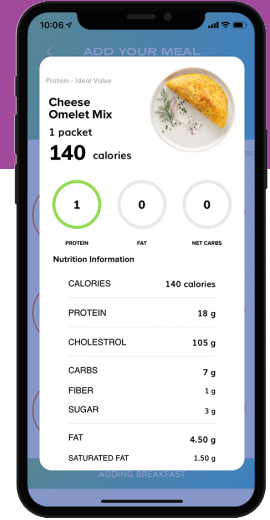

# INTRODUCING THE NEW IDEAL PROTEIN APP!

IDEAL PROTEIN  
POWERING life POSSIBLE

We are excited to announce a **NEW** major update to your **IDEAL PROTEIN APP!** This **DIGITAL POCKET COMPANION** to the Ideal Protein Protocol has been exclusively developed & designed to enhance your Protocol experience from **WEIGHT LOSS**, through **STABILIZATION**, and into **MAINTENANCE**.

This sheet will give you the highlights of what to expect when you begin to experience the new app on your device after the first download or update at launch.

### Improved Food Journal

**GOAL TRACKING BY PHASE** with easy-to-use checklists & progress rings. Bundle Foods & Supplements into **FAVORITE MEALS**. Recommended **SERVING SIZES** have auto-calculated values.